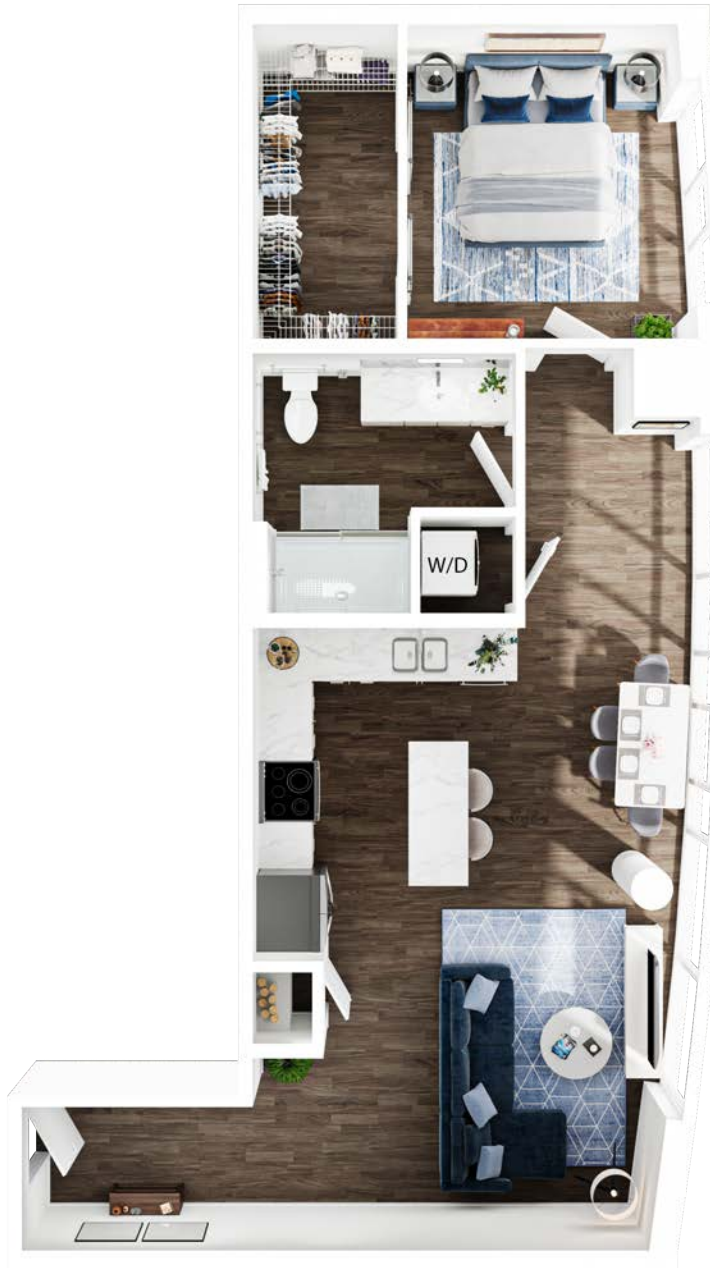

The Woodinville: One Bedroom Sky Suite
855 Square Feet

Independent Living

65 112th Avenue NE, Bellevue, WA 98004 | 425-332-5098 | watermarkbellevue.com

Floor plans are not to scale and are shown for comparative purposes only. Actual apartment floor plans may have minor variations.

The Mercer: One Bedroom
667 Square Feet

Independent Living

65 112th Avenue NE, Bellevue, WA 98004 | 425-332-5098 | watermarkbellevue.com

Floor plans are not to scale and are shown for comparative purposes only. Actual apartment floor plans may have minor variations.

The Pike: One Bedroom

774 Square Feet

Independent Living

65 112th Avenue NE, Bellevue, WA 98004 | 425-332-5098 | watermarkbellevue.com

Floor plans are not to scale and are shown for comparative purposes only. Actual apartment floor plans may have minor variations.

The Leavenworth: One Bedroom
638 Square Feet

Independent Living

65 112th Avenue NE, Bellevue, WA 98004 | 425-332-5098 | watermarkbellevue.com

Floor plans are not to scale and are shown for comparative purposes only. Actual apartment floor plans may have minor variations.