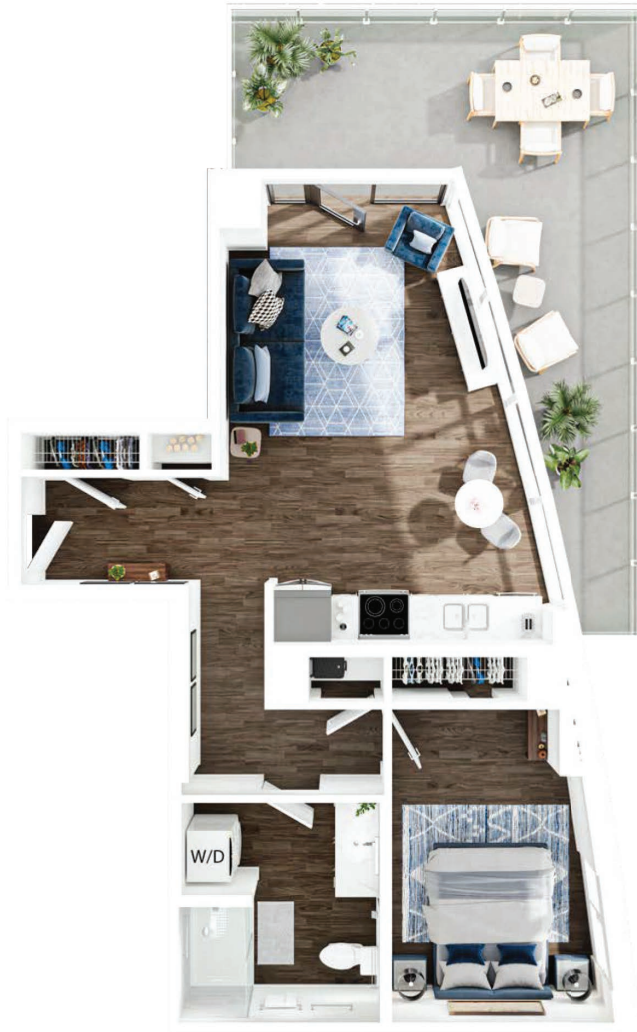

The Tillicum: One Bedroom Sky Suite

738 Square Feet

Layout A