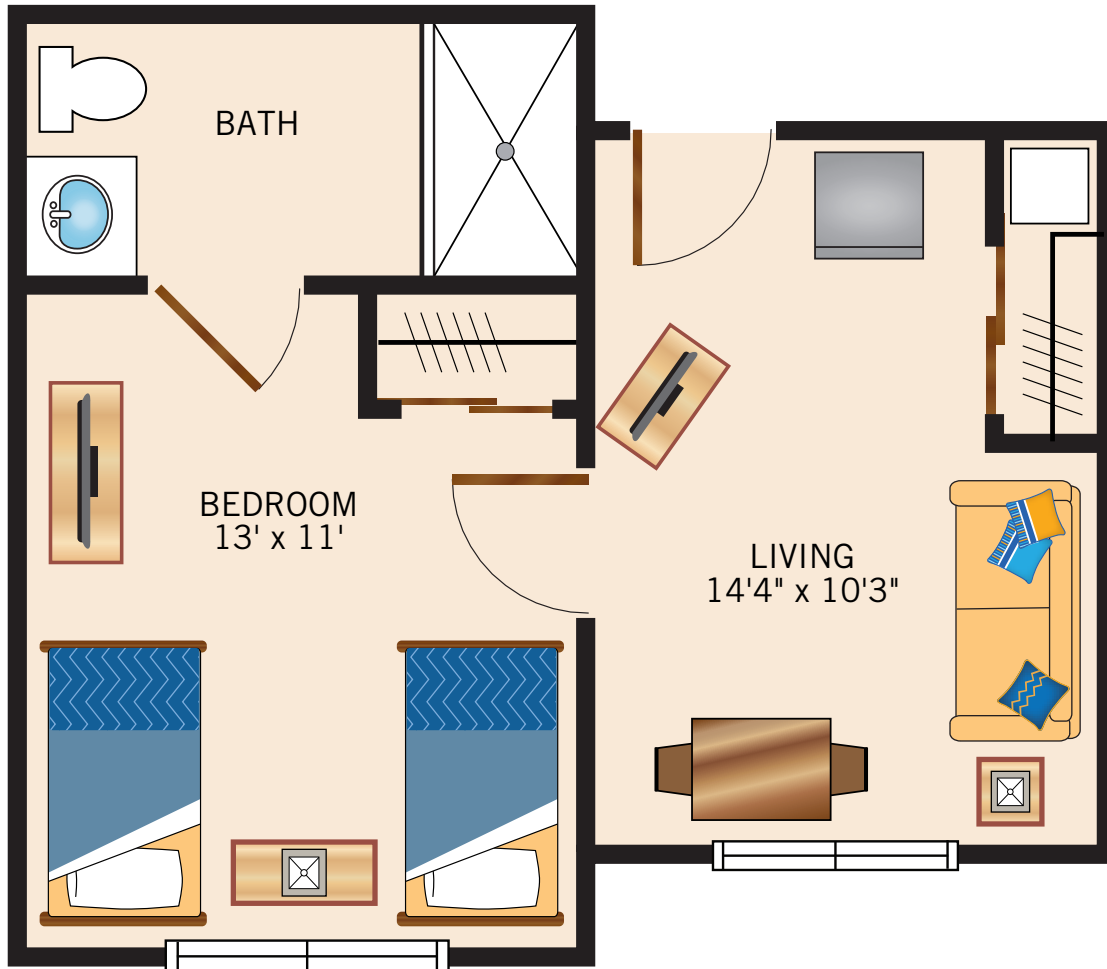

**MALVERN
STUDIO**
285 Square Feet

Floor plans are not to scale and are shown for comparative purposes only.
Actual apartment floor plans may have minor variations.

**NEWTOWN
ONE BEDROOM**
350 Square Feet

Floor plans are not to scale and are shown for comparative purposes only.
Actual apartment floor plans may have minor variations.

1615 East Boot Road • West Chester, PA 19380 • 610-436-6663 • bellingham.watermarkcommunities.com