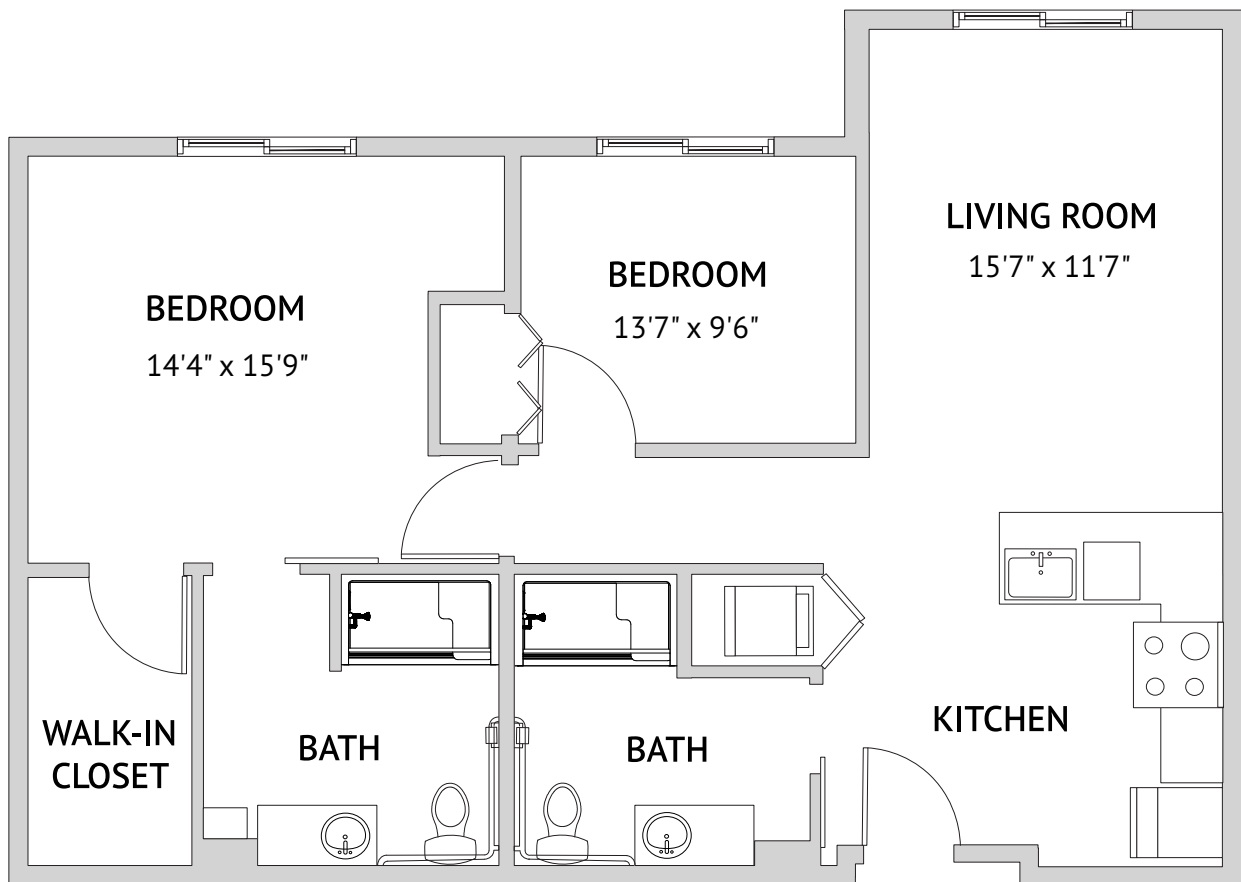

OCOTILLO - ONE BEDROOM
589 Square Feet

Floor plans are not to scale and are shown for comparative purposes only.
Actual apartment floor plans may have minor variations.

PIMA CANYON – ONE BEDROOM
496 Square Feet

Floor plans are not to scale and are shown for comparative purposes only.
Actual apartment floor plans may have minor variations.

RIPARIAN – ONE BEDROOM

596 Square Feet

Floor plans are not to scale and are shown for comparative purposes only.
Actual apartment floor plans may have minor variations.

SAN TAN – ONE BEDROOM

496 Square Feet

Floor plans are not to scale and are shown for comparative purposes only.
Actual apartment floor plans may have minor variations.

ZANJERO – TWO BEDROOM
1040 Square Feet

Floor plans are not to scale and are shown for comparative purposes only.
Actual apartment floor plans may have minor variations.