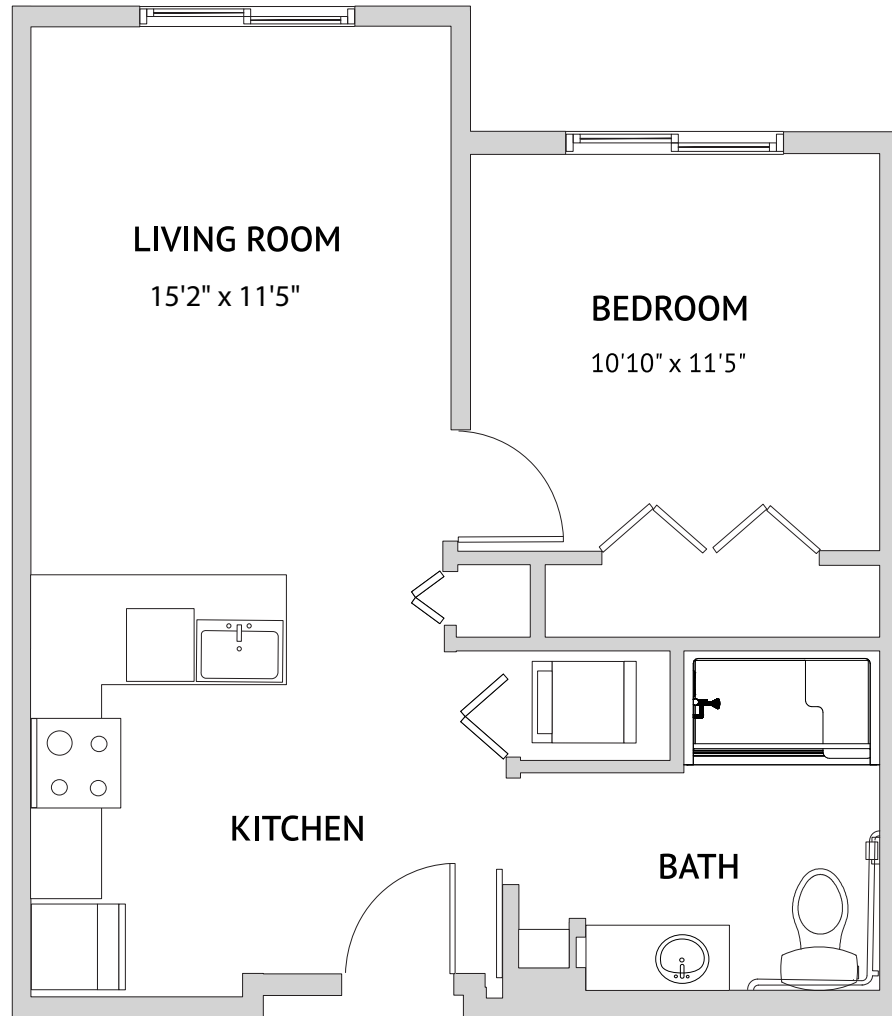

GREENFIELD – STUDIO
393 Square Feet

Floor plans are not to scale and are shown for comparative purposes only.
Actual apartment floor plans may have minor variations.

LUPINE - ONE BEDROOM

637 Square Feet

Floor plans are not to scale and are shown for comparative purposes only.
Actual apartment floor plans may have minor variations.

OCOTILLO - ONE BEDROOM
589 Square Feet

Floor plans are not to scale and are shown for comparative purposes only.
Actual apartment floor plans may have minor variations.

PIMA CANYON – ONE BEDROOM
496 Square Feet

Floor plans are not to scale and are shown for comparative purposes only.
Actual apartment floor plans may have minor variations.

RIPARIAN – ONE BEDROOM

596 Square Feet

Floor plans are not to scale and are shown for comparative purposes only.
Actual apartment floor plans may have minor variations.

SAN TAN – ONE BEDROOM

496 Square Feet

Floor plans are not to scale and are shown for comparative purposes only.
Actual apartment floor plans may have minor variations.

ZANJERO – TWO BEDROOM
1040 Square Feet