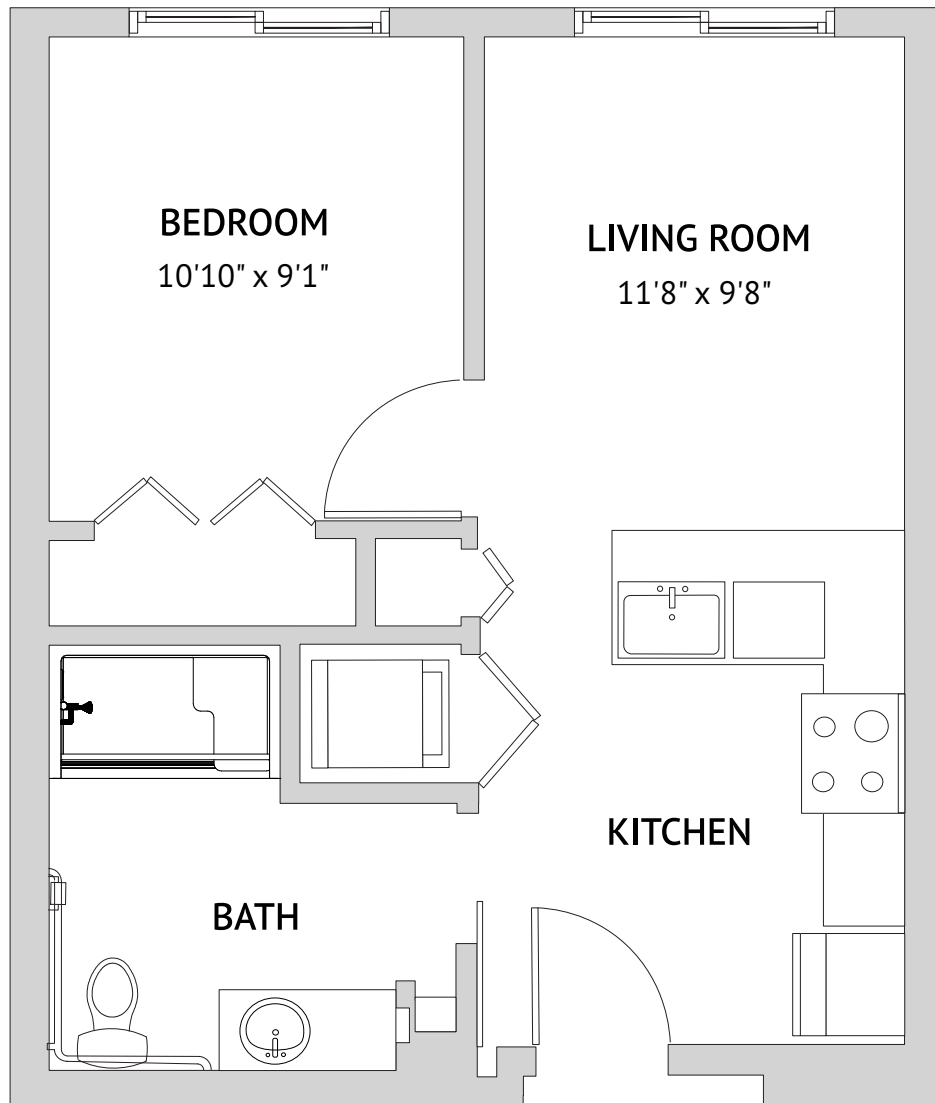

OCOTILLO - ONE BEDROOM
589 Square Feet

Floor plans are not to scale and are shown for comparative purposes only.
Actual apartment floor plans may have minor variations.

PIMA CANYON – ONE BEDROOM
496 Square Feet

Floor plans are not to scale and are shown for comparative purposes only.
Actual apartment floor plans may have minor variations.

RIPARIAN – ONE BEDROOM

596 Square Feet

Floor plans are not to scale and are shown for comparative purposes only.
Actual apartment floor plans may have minor variations.

SAN TAN – ONE BEDROOM

496 Square Feet

Floor plans are not to scale and are shown for comparative purposes only.
Actual apartment floor plans may have minor variations.

ZANJERO – TWO BEDROOM
1040 Square Feet

Floor plans are not to scale and are shown for comparative purposes only.
Actual apartment floor plans may have minor variations.