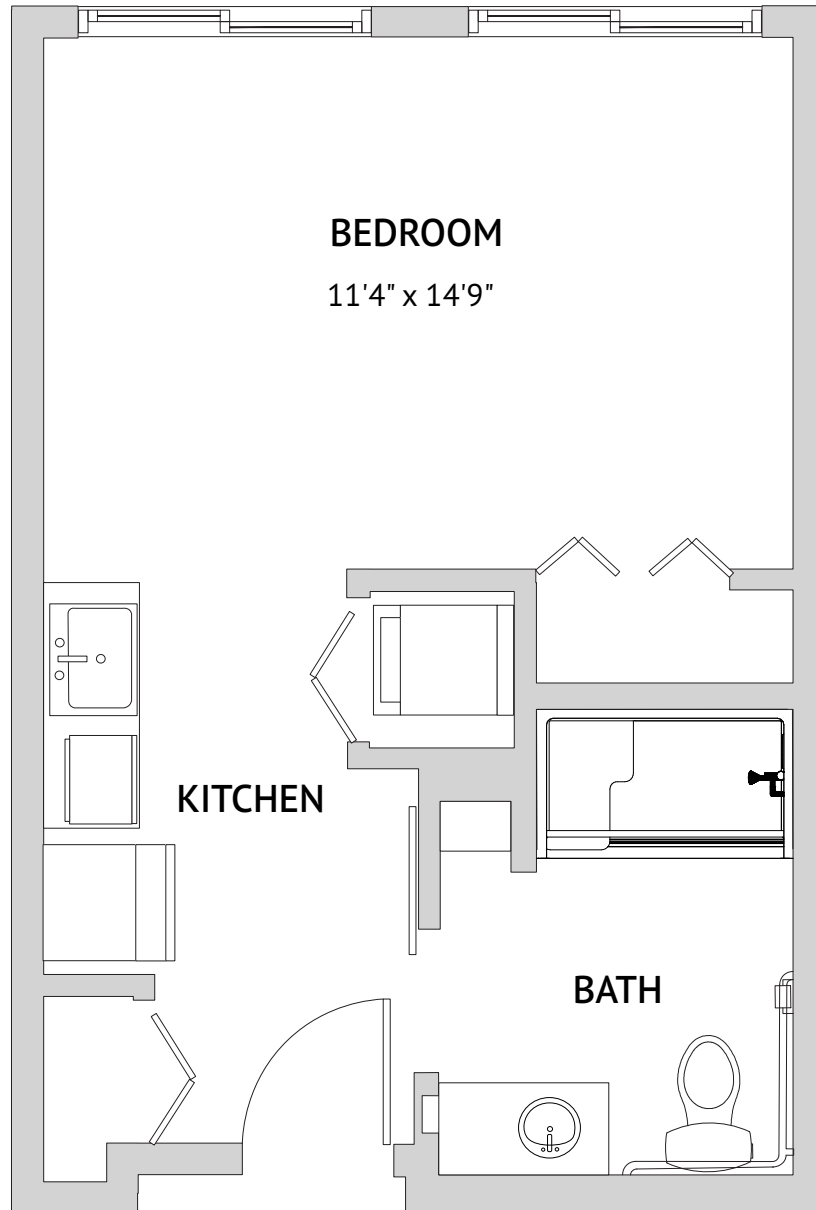

GREENFIELD – STUDIO
393 Square Feet

Floor plans are not to scale and are shown for comparative purposes only.
Actual apartment floor plans may have minor variations.

LUPINE - ONE BEDROOM

637 Square Feet

Floor plans are not to scale and are shown for comparative purposes only.
Actual apartment floor plans may have minor variations.

OCOTILLO - ONE BEDROOM
589 Square Feet

Floor plans are not to scale and are shown for comparative purposes only.
Actual apartment floor plans may have minor variations.

PIMA CANYON – ONE BEDROOM
496 Square Feet

Floor plans are not to scale and are shown for comparative purposes only.
Actual apartment floor plans may have minor variations.

RIPARIAN – ONE BEDROOM

596 Square Feet

Floor plans are not to scale and are shown for comparative purposes only.
Actual apartment floor plans may have minor variations.

SAN TAN – ONE BEDROOM

496 Square Feet

Floor plans are not to scale and are shown for comparative purposes only.
Actual apartment floor plans may have minor variations.

ZANJERO – TWO BEDROOM
1040 Square Feet