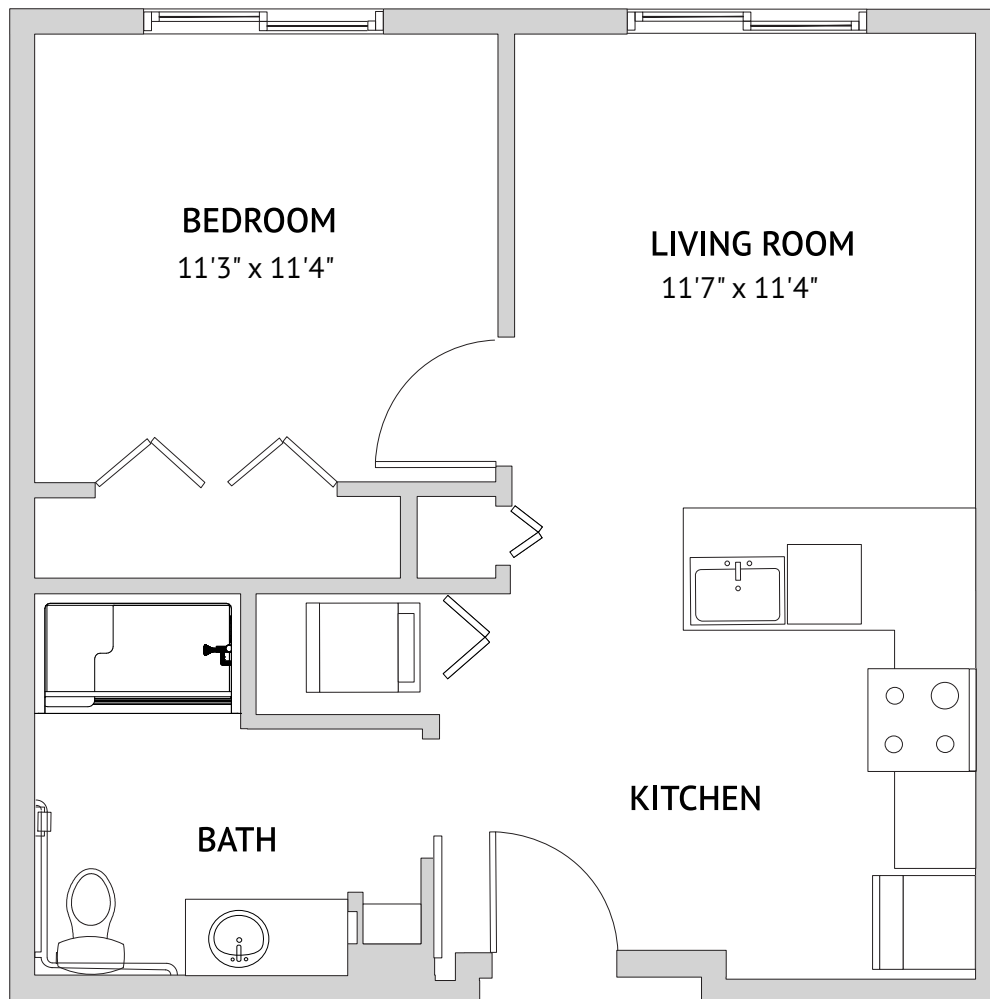

GREENFIELD – STUDIO
393 Square Feet

Floor plans are not to scale and are shown for comparative purposes only.
Actual apartment floor plans may have minor variations.

LUPINE - ONE BEDROOM

637 Square Feet

Floor plans are not to scale and are shown for comparative purposes only.
Actual apartment floor plans may have minor variations.

OCOTILLO - ONE BEDROOM
589 Square Feet

Floor plans are not to scale and are shown for comparative purposes only.
Actual apartment floor plans may have minor variations.

PIMA CANYON – ONE BEDROOM
496 Square Feet

Floor plans are not to scale and are shown for comparative purposes only.
Actual apartment floor plans may have minor variations.

RIPARIAN – ONE BEDROOM

596 Square Feet

Floor plans are not to scale and are shown for comparative purposes only.
Actual apartment floor plans may have minor variations.

SAN TAN – ONE BEDROOM

496 Square Feet

Floor plans are not to scale and are shown for comparative purposes only.
Actual apartment floor plans may have minor variations.

ZANJERO – TWO BEDROOM
1040 Square Feet