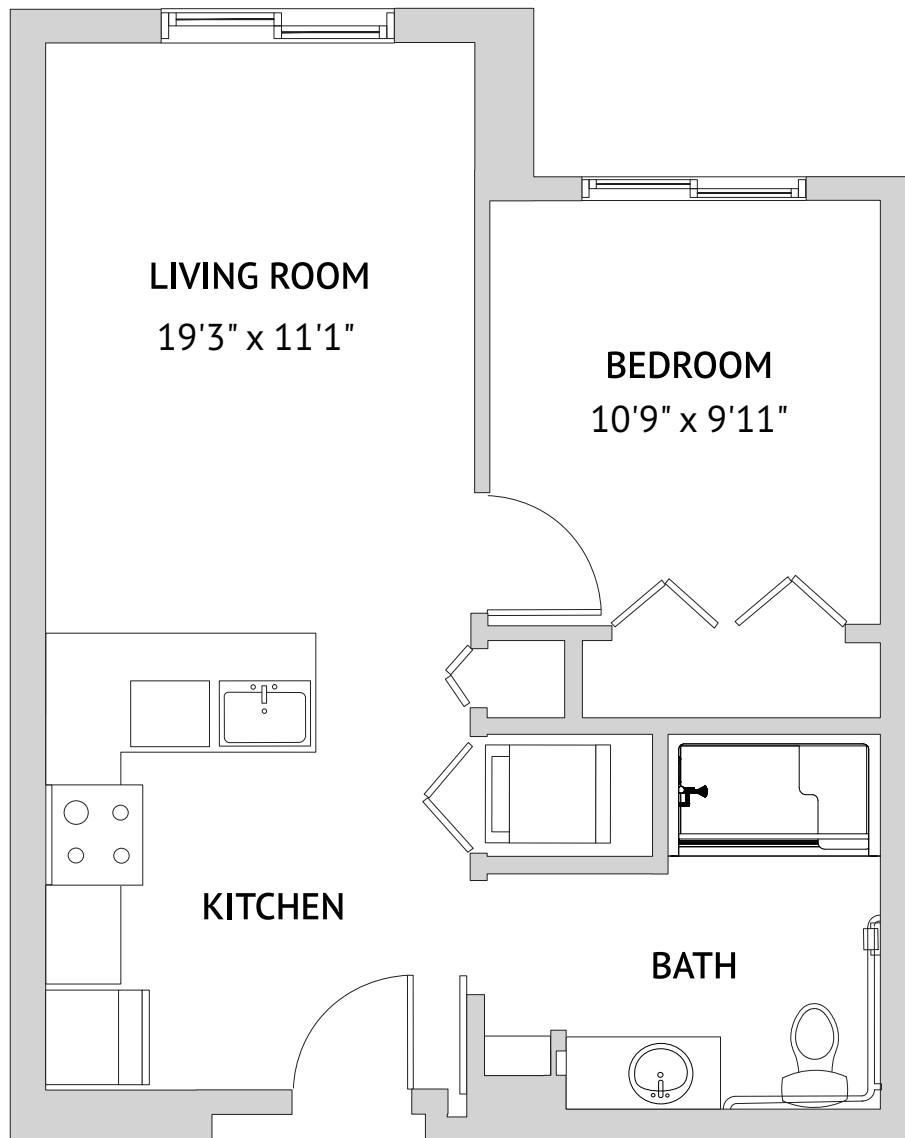

GREENFIELD – STUDIO
393 Square Feet

Floor plans are not to scale and are shown for comparative purposes only.
Actual apartment floor plans may have minor variations.

LUPINE - ONE BEDROOM

637 Square Feet

Floor plans are not to scale and are shown for comparative purposes only.
Actual apartment floor plans may have minor variations.

OCOTILLO - ONE BEDROOM
589 Square Feet

Floor plans are not to scale and are shown for comparative purposes only.
Actual apartment floor plans may have minor variations.

PIMA CANYON – ONE BEDROOM
496 Square Feet

Floor plans are not to scale and are shown for comparative purposes only.
Actual apartment floor plans may have minor variations.

RIPARIAN – ONE BEDROOM

596 Square Feet

Floor plans are not to scale and are shown for comparative purposes only.
Actual apartment floor plans may have minor variations.

SAN TAN – ONE BEDROOM

496 Square Feet

Floor plans are not to scale and are shown for comparative purposes only.
Actual apartment floor plans may have minor variations.

ZANJERO – TWO BEDROOM
1040 Square Feet