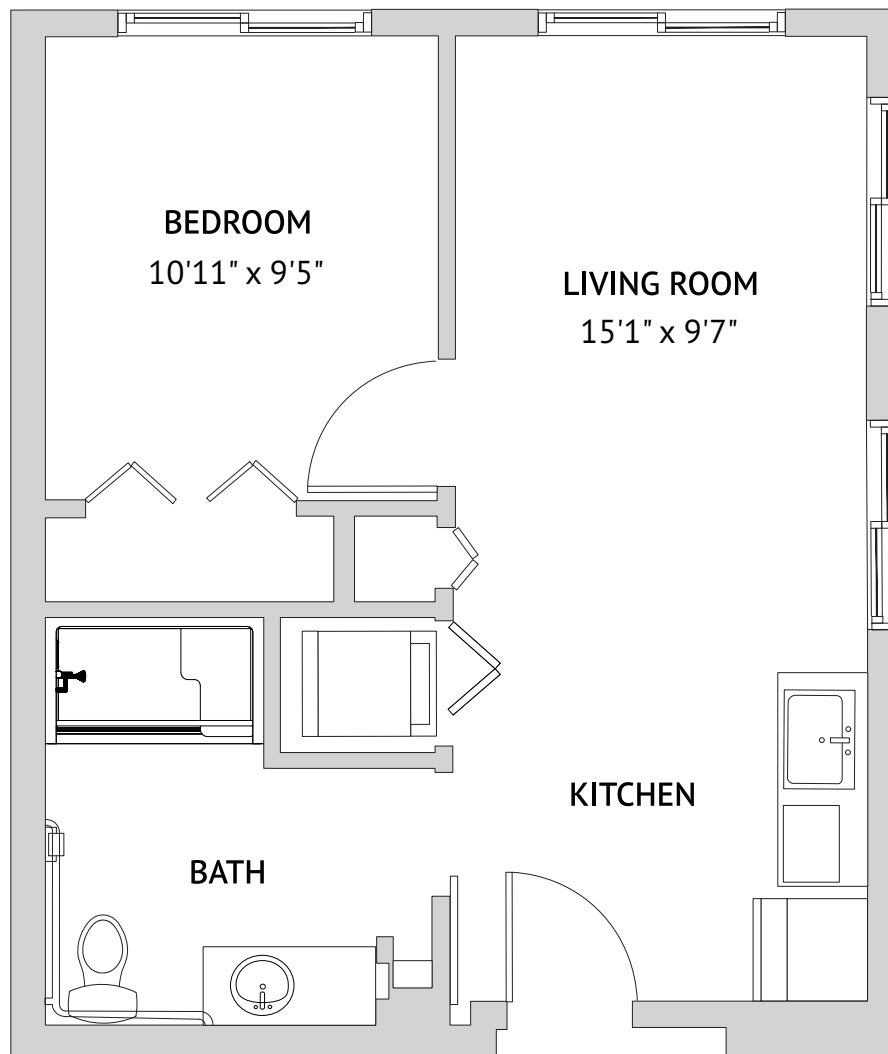

GREENFIELD – STUDIO
393 Square Feet

Floor plans are not to scale and are shown for comparative purposes only.
Actual apartment floor plans may have minor variations.

LUPINE - ONE BEDROOM

637 Square Feet

Floor plans are not to scale and are shown for comparative purposes only.
Actual apartment floor plans may have minor variations.

OCOTILLO - ONE BEDROOM
589 Square Feet

Floor plans are not to scale and are shown for comparative purposes only.
Actual apartment floor plans may have minor variations.

PIMA CANYON – ONE BEDROOM
496 Square Feet

Floor plans are not to scale and are shown for comparative purposes only.
Actual apartment floor plans may have minor variations.

RIPARIAN – ONE BEDROOM

596 Square Feet

Floor plans are not to scale and are shown for comparative purposes only.
Actual apartment floor plans may have minor variations.

SAN TAN – ONE BEDROOM

496 Square Feet

Floor plans are not to scale and are shown for comparative purposes only.
Actual apartment floor plans may have minor variations.

ZANJERO – TWO BEDROOM
1040 Square Feet