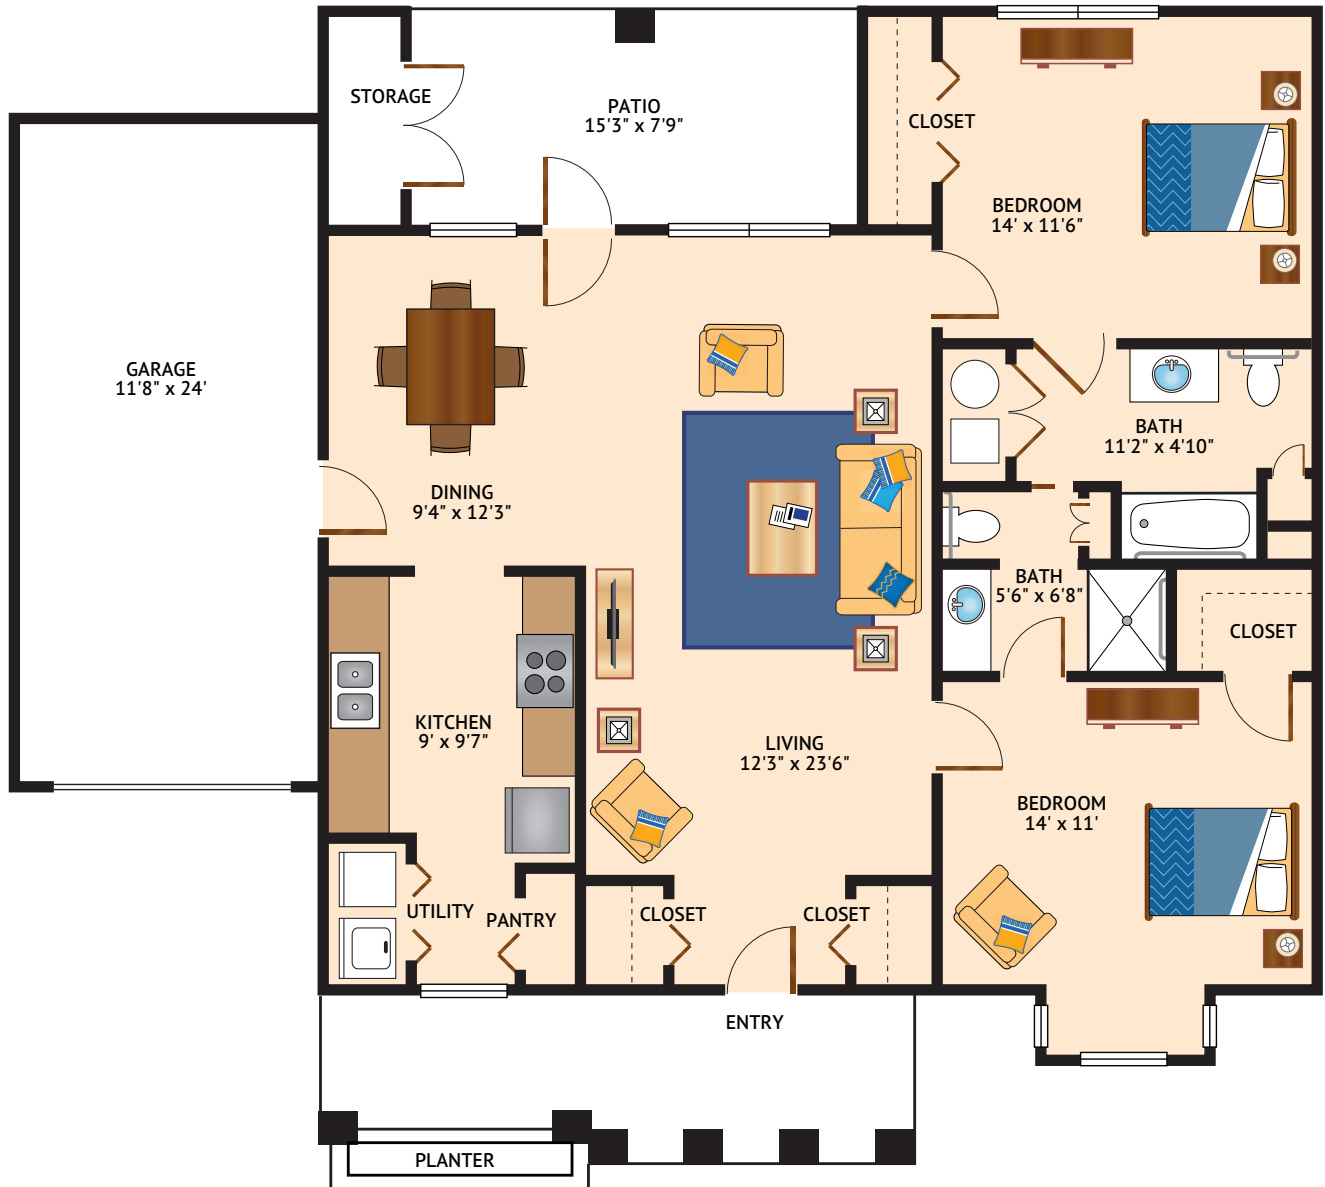

THE LANTANA VILLA – ONE BEDROOM WITH DEN
997 Square Feet

Floor plans are not to scale and are shown for comparative purposes only.
Actual apartment floor plans may have minor variations.

THE MARIGOLD VILLA – TWO BEDROOM
1,124 Square Feet

Floor plans are not to scale and are shown for comparative purposes only.
Actual apartment floor plans may have minor variations.

THE MORNING GLORY VILLA – TWO BEDROOM WITH DEN
1,303 Square Feet

Floor plans are not to scale and are shown for comparative purposes only.
Actual apartment floor plans may have minor variations.