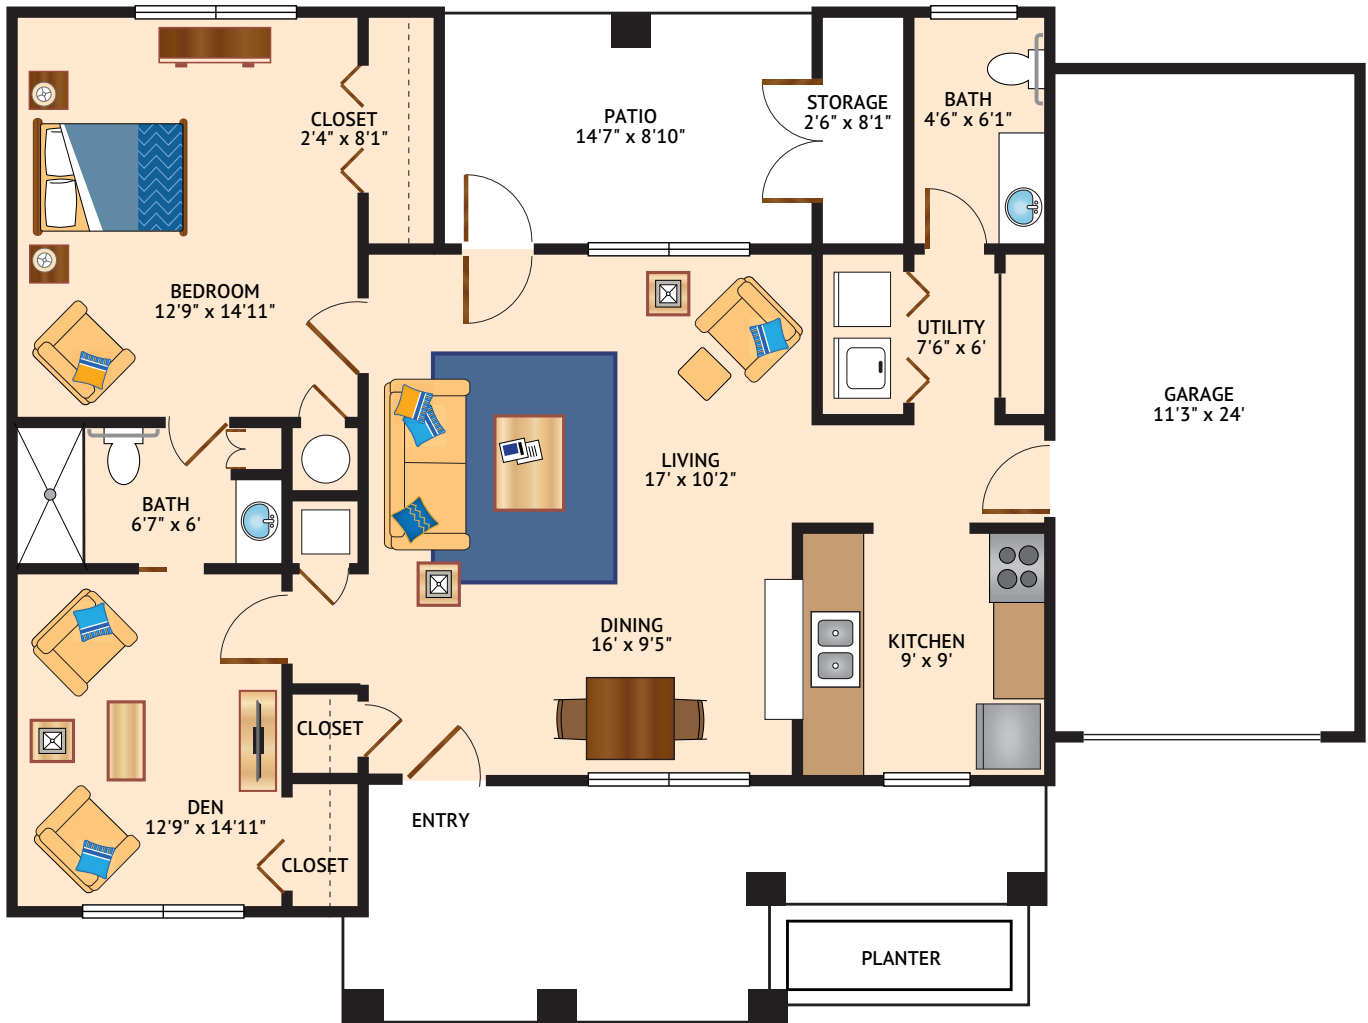

THE LANTANA VILLA – ONE BEDROOM WITH DEN
997 Square Feet

Floor plans are not to scale and are shown for comparative purposes only.
Actual apartment floor plans may have minor variations.

THE MARIGOLD VILLA – TWO BEDROOM
1,124 Square Feet

Floor plans are not to scale and are shown for comparative purposes only.
Actual apartment floor plans may have minor variations.

THE MORNING GLORY VILLA – TWO BEDROOM WITH DEN
1,303 Square Feet

Floor plans are not to scale and are shown for comparative purposes only.
Actual apartment floor plans may have minor variations.