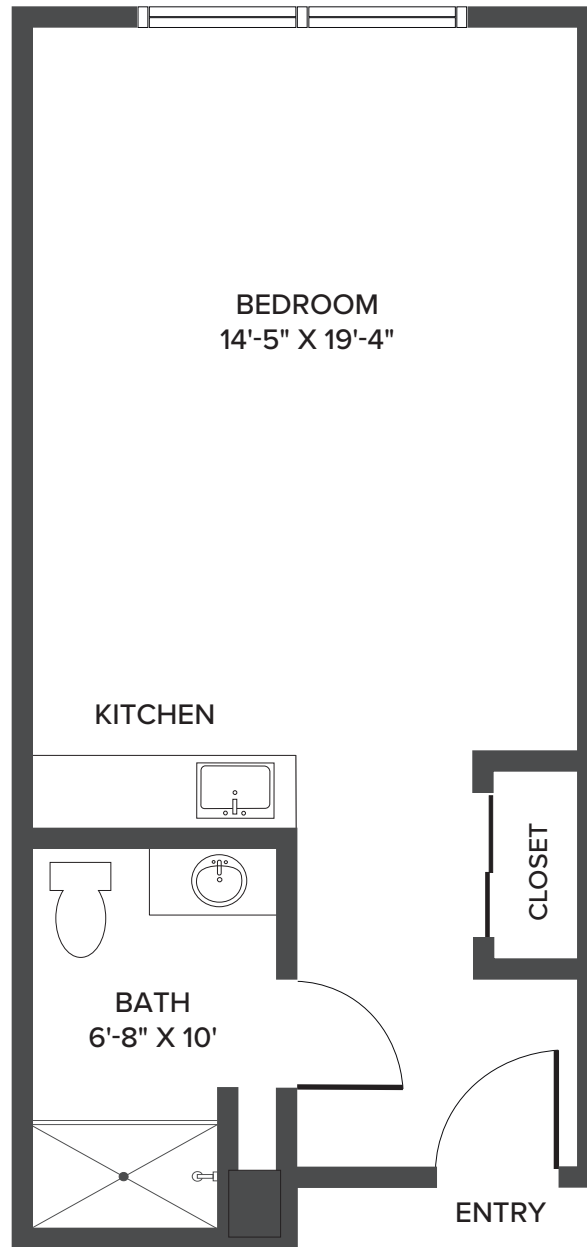

## One Bedroom - Vale

774 Square Feet

View more floor plans  
on our website.

1041 Roseville Parkway | Roseville, CA 95678 | 279-213-0047 | [SonrisaSeniorLiving.com](http://SonrisaSeniorLiving.com)

*Floor plans are not to scale and are shown for comparative purposes only. Actual apartment floor plans may have minor variations.*

## One Bedroom - Darrow

694 Square Feet

View more floor plans  
on our website.

1041 Roseville Parkway | Roseville, CA 95678 | 279-213-0047 | [SonrisaSeniorLiving.com](http://SonrisaSeniorLiving.com)

*Floor plans are not to scale and are shown for comparative purposes only. Actual apartment floor plans may have minor variations.*

**Studio - Loran**

394 Square Feet

View more floor plans  
on our website.

1041 Roseville Parkway | Roseville, CA 95678 | 279-213-0047 | SonrisaSeniorLiving.com

*Floor plans are not to scale and are shown for comparative purposes only. Actual apartment floor plans may have minor variations.*