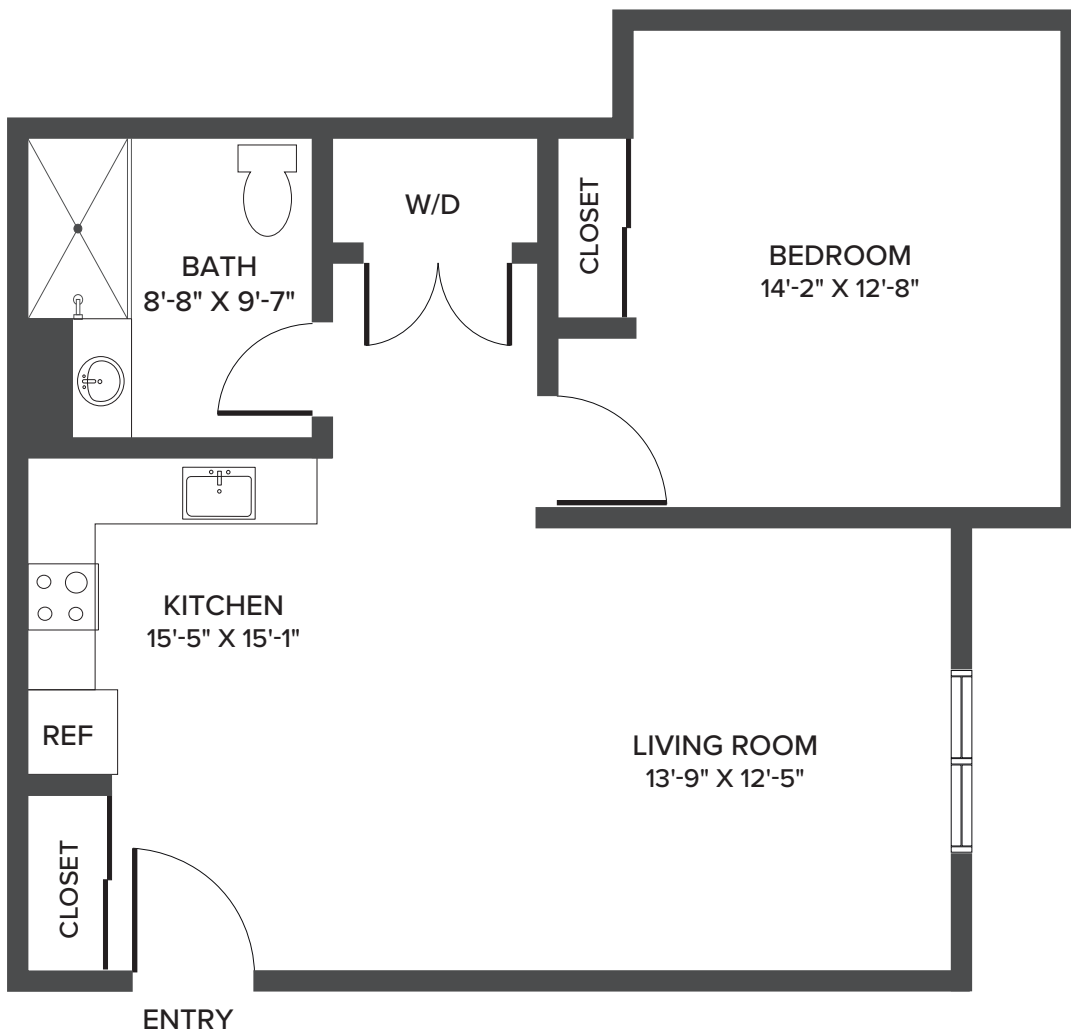

**Studio - Pavana**

434 Square Feet

View more floor plans  
on our website.

1041 Roseville Parkway | Roseville, CA 95678 | 279-213-0047 | [SonrisaSeniorLiving.com](http://SonrisaSeniorLiving.com)

*Floor plans are not to scale and are shown for comparative purposes only. Actual apartment floor plans may have minor variations.*

## One Bedroom - Vale

774 Square Feet

View more floor plans  
on our website.

1041 Roseville Parkway | Roseville, CA 95678 | 279-213-0047 | [SonrisaSeniorLiving.com](http://SonrisaSeniorLiving.com)

*Floor plans are not to scale and are shown for comparative purposes only. Actual apartment floor plans may have minor variations.*

## One Bedroom - Darrow

694 Square Feet

View more floor plans  
on our website.

1041 Roseville Parkway | Roseville, CA 95678 | 279-213-0047 | [SonrisaSeniorLiving.com](http://SonrisaSeniorLiving.com)

*Floor plans are not to scale and are shown for comparative purposes only. Actual apartment floor plans may have minor variations.*