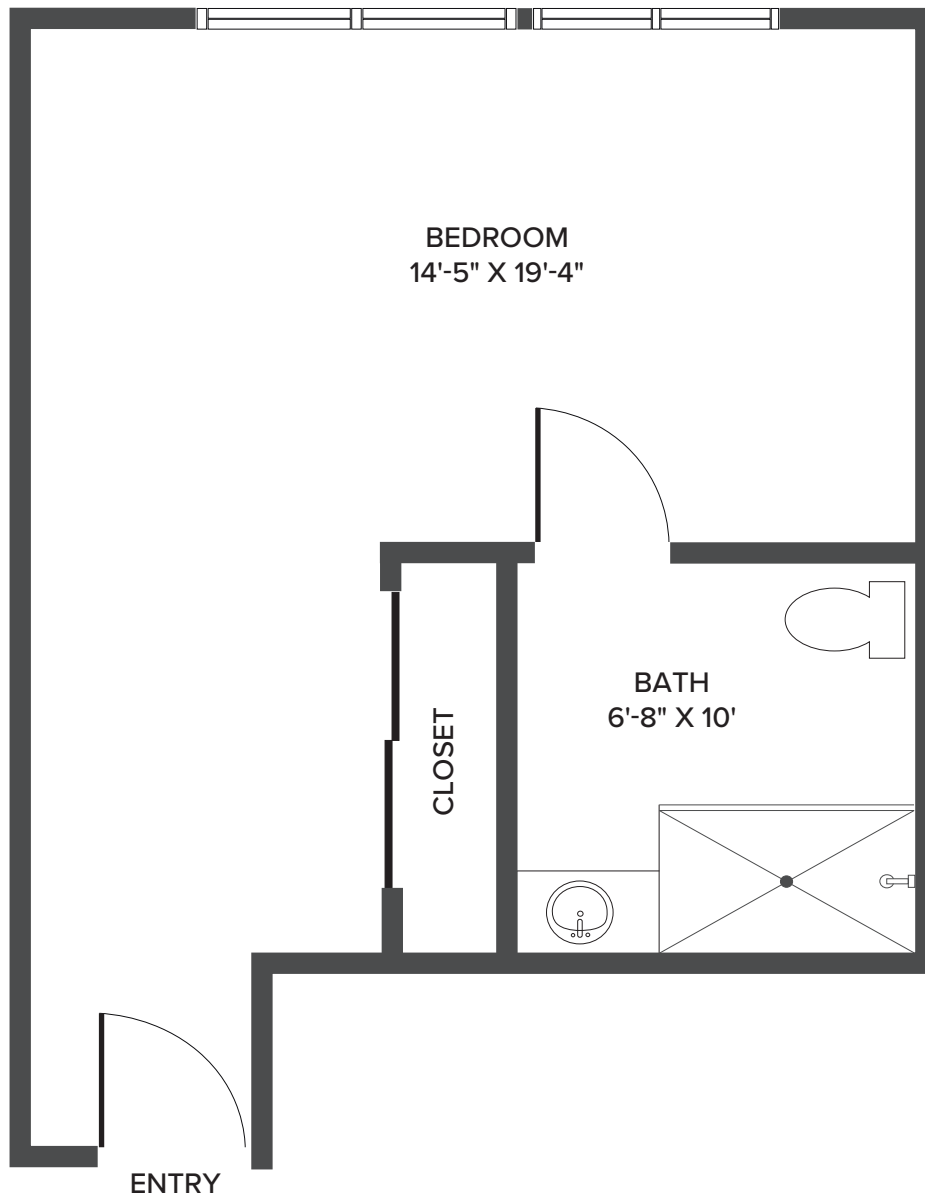

*Floor plans are not to scale and are shown for comparative purposes only. Actual apartment floor plans may have minor variations.*

## Semiprivate Studio - Serenity

375 Square Feet

View more floor plans  
on our website.

1041 Roseville Parkway | Roseville, CA 95678 | 279-213-0047 | [SonrisaSeniorLiving.com](http://SonrisaSeniorLiving.com)

*Floor plans are not to scale and are shown for comparative purposes only. Actual apartment floor plans may have minor variations.*

**Studio - Sapphire**

438 Square Feet

View more floor plans  
on our website.