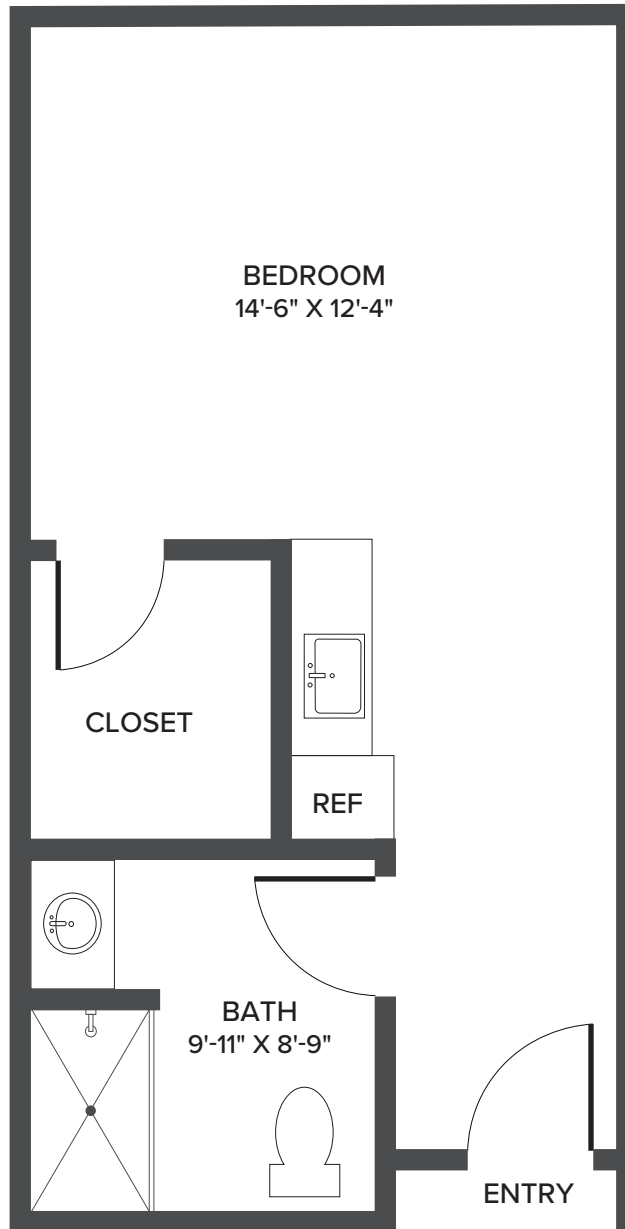

**Studio - Pavana**

434 Square Feet

View more floor plans  
on our website.

1041 Roseville Parkway | Roseville, CA 95678 | 279-213-0047 | [SonrisaSeniorLiving.com](http://SonrisaSeniorLiving.com)

*Floor plans are not to scale and are shown for comparative purposes only. Actual apartment floor plans may have minor variations.*

## One Bedroom - Vale

774 Square Feet

View more floor plans  
on our website.

1041 Roseville Parkway | Roseville, CA 95678 | 279-213-0047 | [SonrisaSeniorLiving.com](http://SonrisaSeniorLiving.com)

*Floor plans are not to scale and are shown for comparative purposes only. Actual apartment floor plans may have minor variations.*

## One Bedroom - Darrow

694 Square Feet

View more floor plans  
on our website.

1041 Roseville Parkway | Roseville, CA 95678 | 279-213-0047 | [SonrisaSeniorLiving.com](http://SonrisaSeniorLiving.com)

*Floor plans are not to scale and are shown for comparative purposes only. Actual apartment floor plans may have minor variations.*