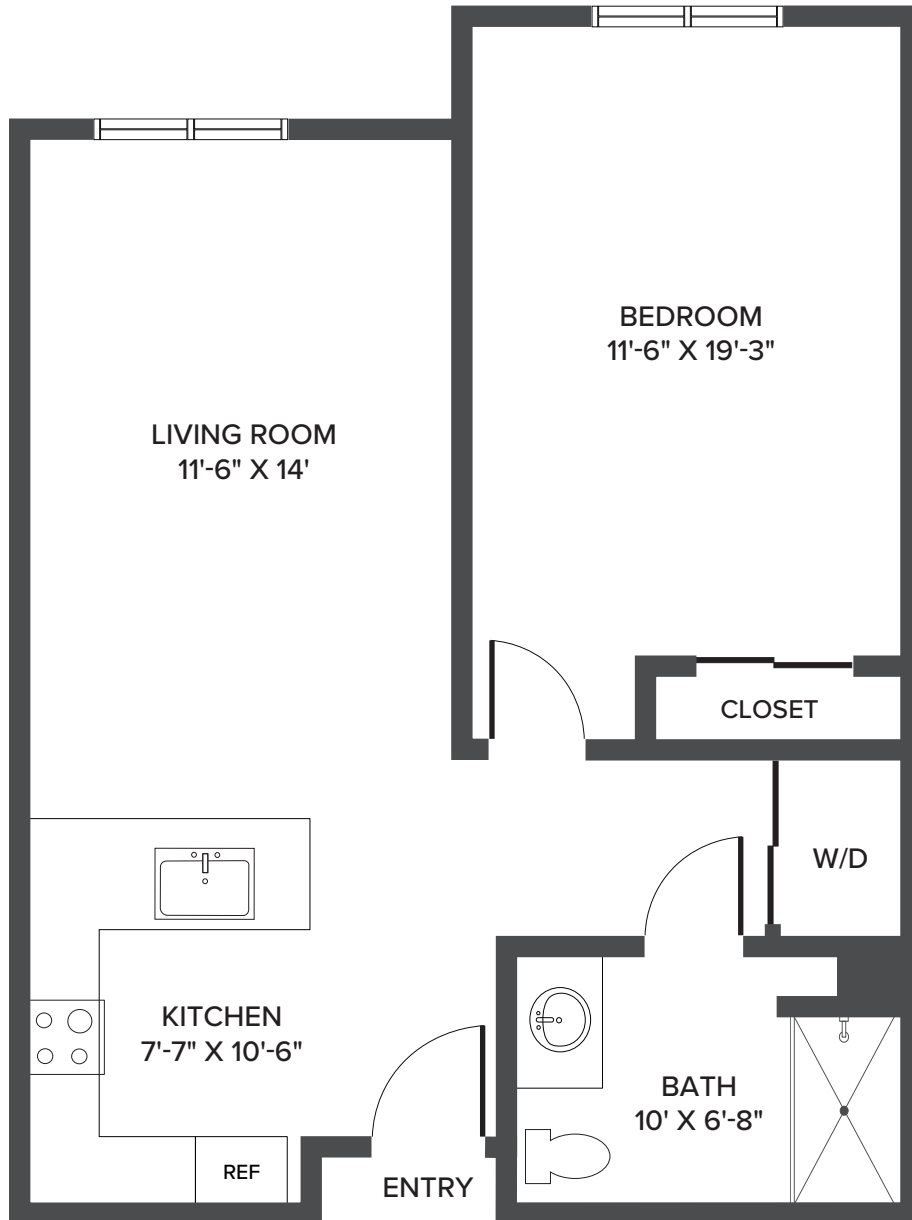

## One Bedroom - Darrow

694 Square Feet

View more floor plans  
on our website.

1041 Roseville Parkway | Roseville, CA 95678 | 279-213-0047 | [SonrisaSeniorLiving.com](http://SonrisaSeniorLiving.com)

*Floor plans are not to scale and are shown for comparative purposes only. Actual apartment floor plans may have minor variations.*

**Studio - Loran**

394 Square Feet

View more floor plans  
on our website.

1041 Roseville Parkway | Roseville, CA 95678 | 279-213-0047 | SonrisaSeniorLiving.com

*Floor plans are not to scale and are shown for comparative purposes only. Actual apartment floor plans may have minor variations.*

## One Bedroom - Calypso

718 Square Feet

View more floor plans  
on our website.

1041 Roseville Parkway | Roseville, CA 95678 | 279-213-0047 | [SonrisaSeniorLiving.com](http://SonrisaSeniorLiving.com)

*Floor plans are not to scale and are shown for comparative purposes only. Actual apartment floor plans may have minor variations.*