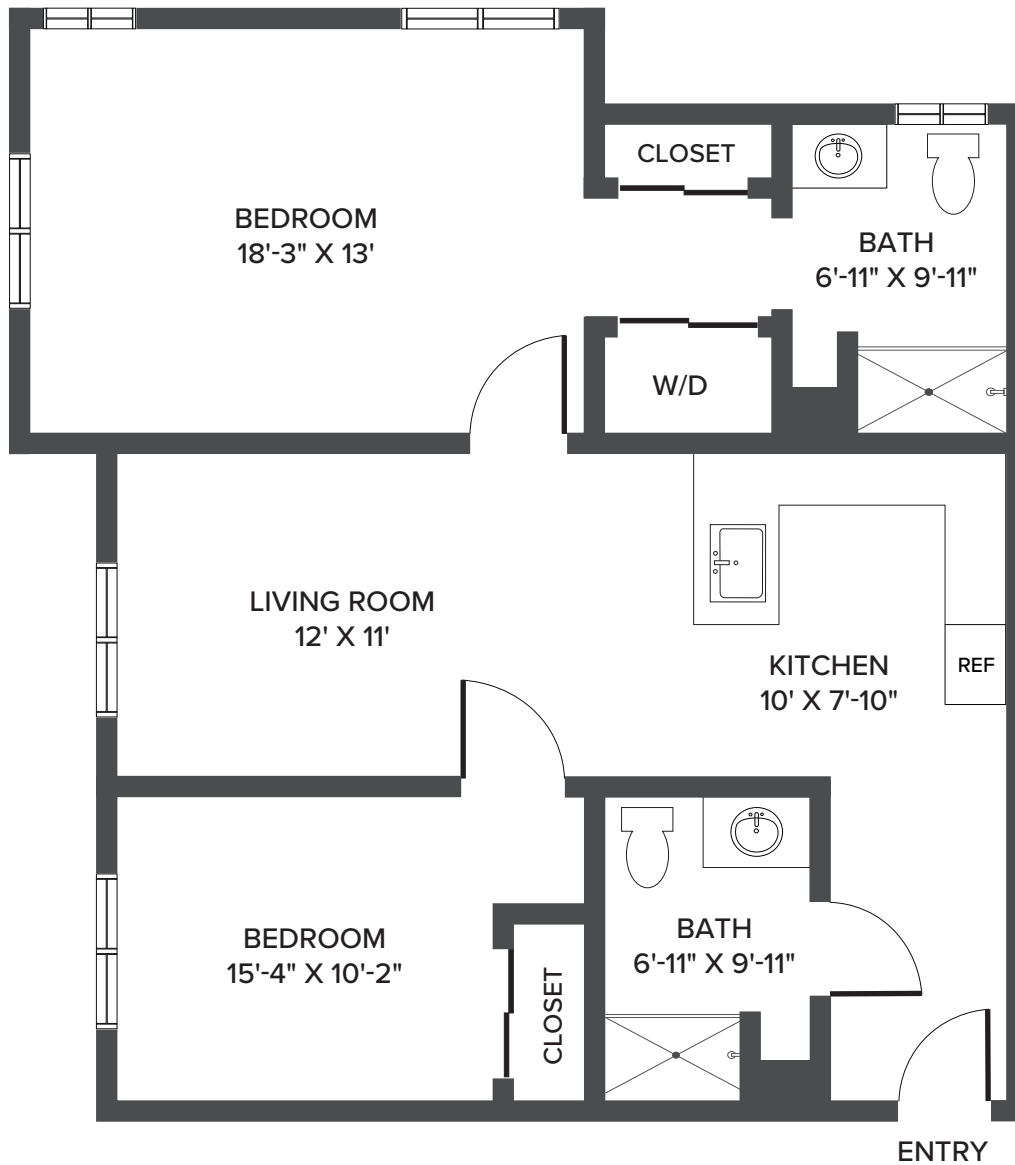

Two Bedroom - Redstar

960 Square Feet

View more floor plans
on our website.

1041 Roseville Parkway | Roseville, CA 95678 | 279-213-0047 | SonrisaSeniorLiving.com

Floor plans are not to scale and are shown for comparative purposes only. Actual apartment floor plans may have minor variations.