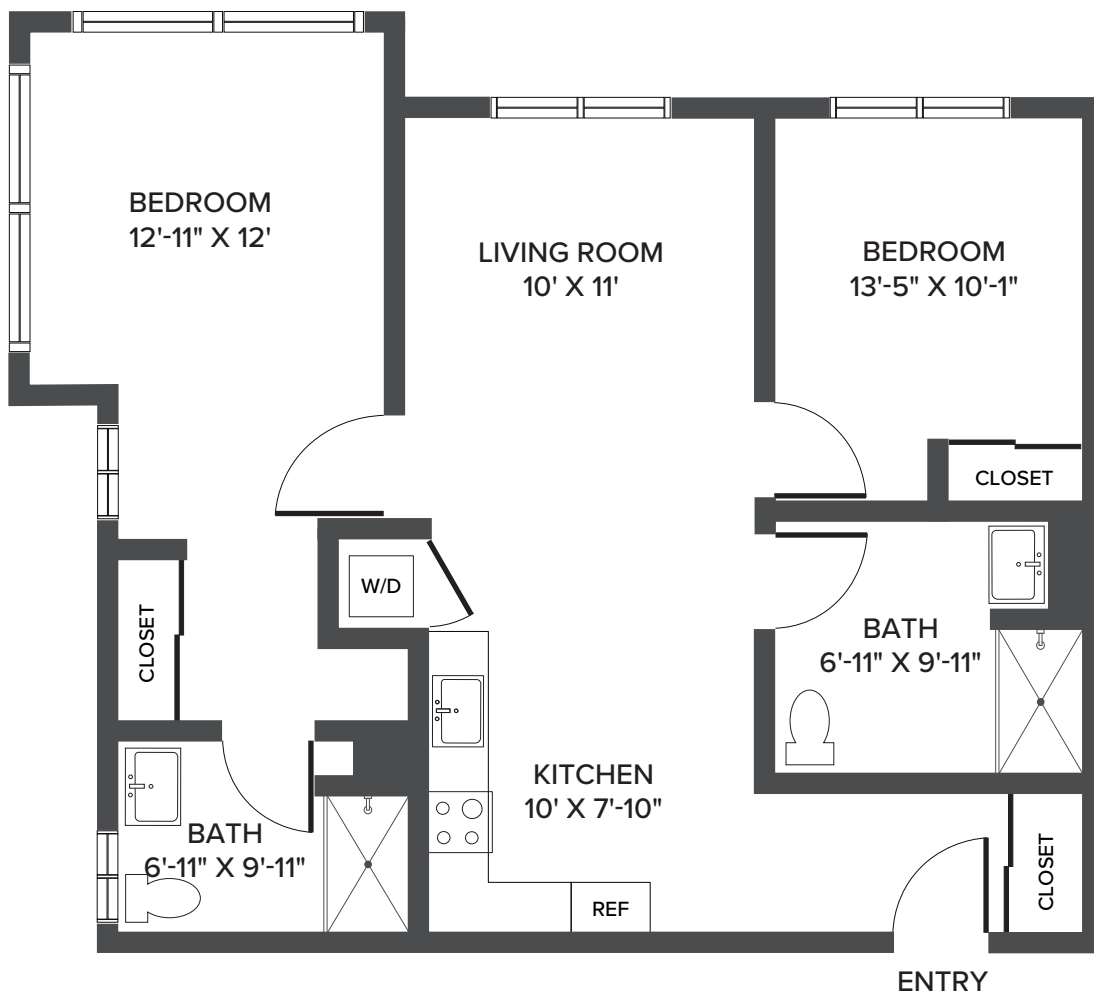

## One Bedroom - Calypso

718 Square Feet

View more floor plans  
on our website.

1041 Roseville Parkway | Roseville, CA 95678 | 279-213-0047 | [SonrisaSeniorLiving.com](http://SonrisaSeniorLiving.com)

*Floor plans are not to scale and are shown for comparative purposes only. Actual apartment floor plans may have minor variations.*

## Two Bedroom - Redstar

960 Square Feet

View more floor plans  
on our website.

1041 Roseville Parkway | Roseville, CA 95678 | 279-213-0047 | [SonrisaSeniorLiving.com](http://SonrisaSeniorLiving.com)

*Floor plans are not to scale and are shown for comparative purposes only. Actual apartment floor plans may have minor variations.*

## Large Two Bedroom - Jewel

1,037 Square Feet

View more floor plans  
on our website.

1041 Roseville Parkway | Roseville, CA 95678 | 279-213-0047 | [SonrisaSeniorLiving.com](http://SonrisaSeniorLiving.com)

*Floor plans are not to scale and are shown for comparative purposes only. Actual apartment floor plans may have minor variations.*