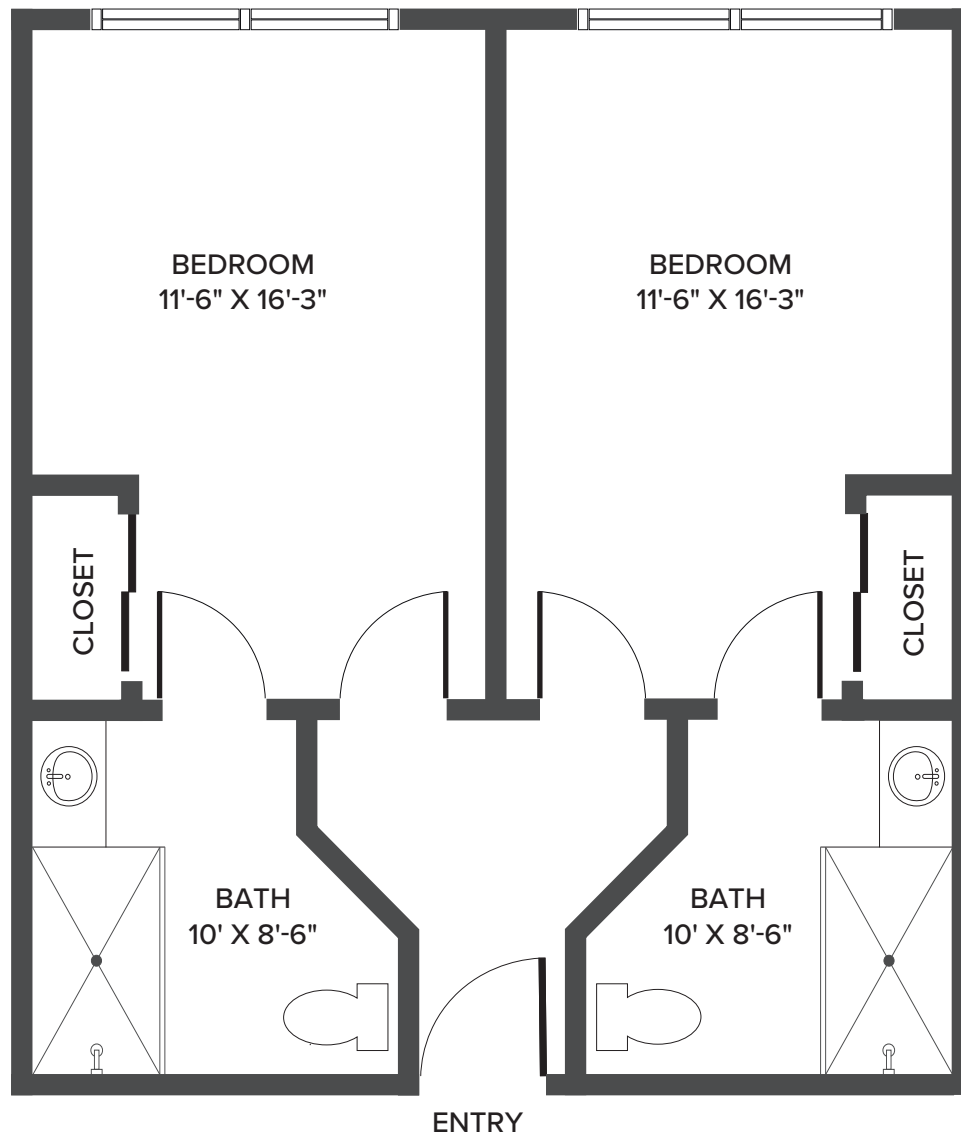

Semiprivate Studio - Serenity

375 Square Feet

View more floor plans
on our website.

1041 Roseville Parkway | Roseville, CA 95678 | 279-213-0047 | SonrisaSeniorLiving.com

Floor plans are not to scale and are shown for comparative purposes only. Actual apartment floor plans may have minor variations.