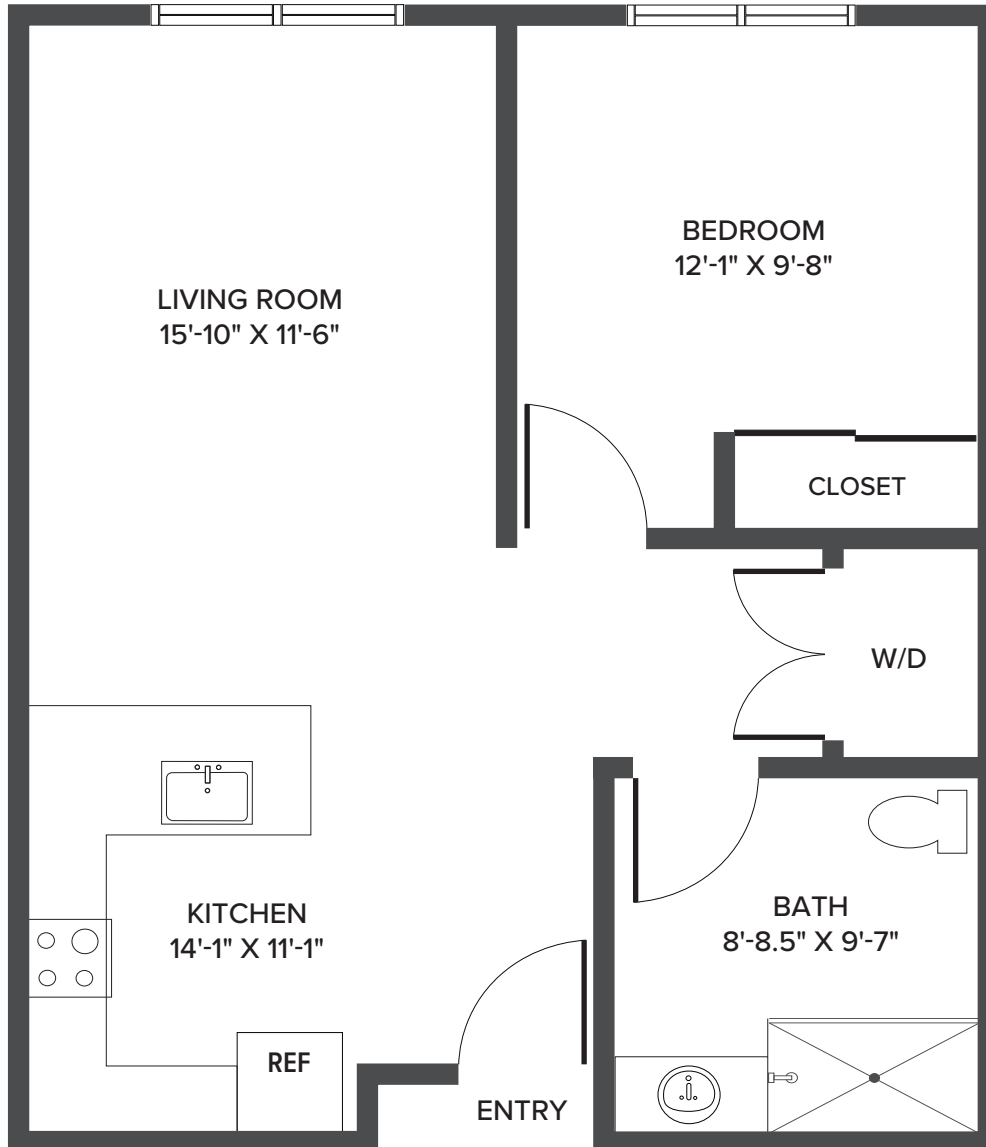

## One Bedroom - Vale

774 Square Feet

View more floor plans  
on our website.

1041 Roseville Parkway | Roseville, CA 95678 | 279-213-0047 | [SonrisaSeniorLiving.com](http://SonrisaSeniorLiving.com)

*Floor plans are not to scale and are shown for comparative purposes only. Actual apartment floor plans may have minor variations.*

## One Bedroom - Darrow

694 Square Feet

View more floor plans  
on our website.

1041 Roseville Parkway | Roseville, CA 95678 | 279-213-0047 | [SonrisaSeniorLiving.com](http://SonrisaSeniorLiving.com)

*Floor plans are not to scale and are shown for comparative purposes only. Actual apartment floor plans may have minor variations.*