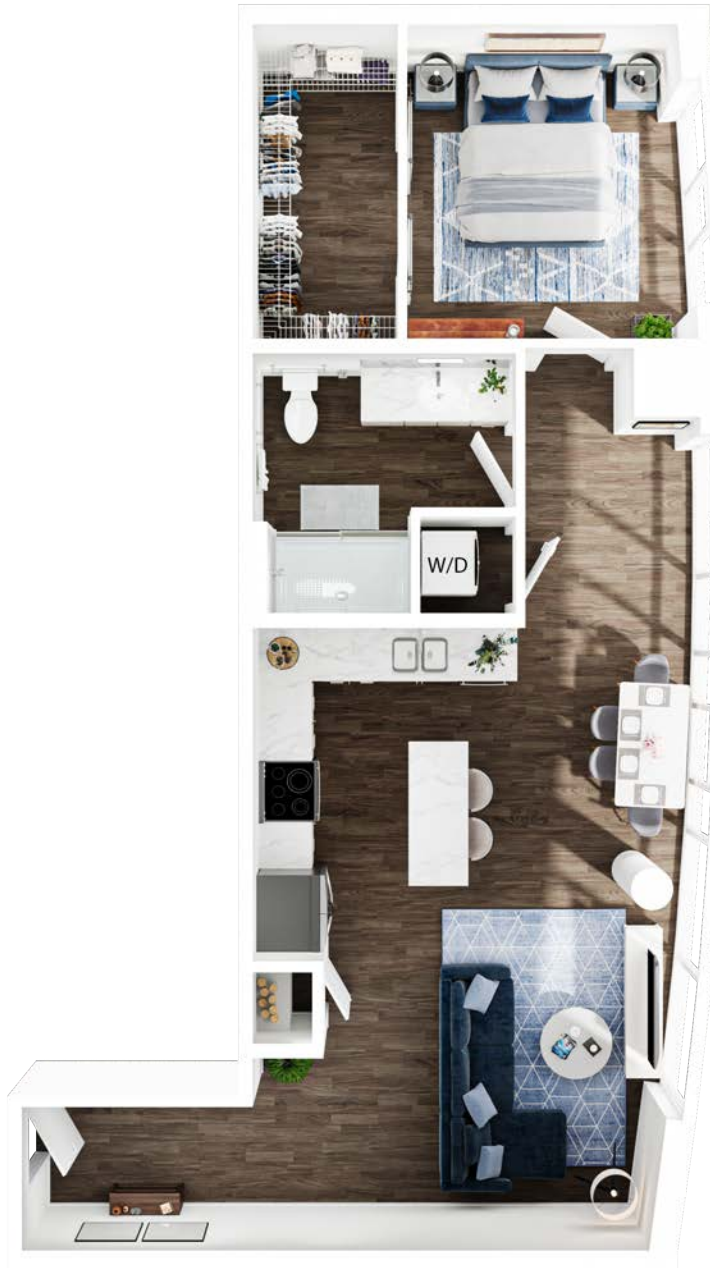

**The Woodinville: One Bedroom Sky Suite**  
855 Square Feet

**Independent Living**

65 112th Avenue NE, Bellevue, WA 98004 | 425-332-5098 | watermarkbellevue.com

*Floor plans are not to scale and are shown for comparative purposes only. Actual apartment floor plans may have minor variations.*

**The Mercer: One Bedroom**  
667 Square Feet

**Independent Living**

65 112th Avenue NE, Bellevue, WA 98004 | 425-332-5098 | watermarkbellevue.com

*Floor plans are not to scale and are shown for comparative purposes only. Actual apartment floor plans may have minor variations.*

**The Pike: One Bedroom**

774 Square Feet

**Independent Living**

65 112th Avenue NE, Bellevue, WA 98004 | 425-332-5098 | [watermarkbellevue.com](http://watermarkbellevue.com)

*Floor plans are not to scale and are shown for comparative purposes only. Actual apartment floor plans may have minor variations.*

**The Leavenworth: One Bedroom**  
638 Square Feet

**Independent Living**

65 112th Avenue NE, Bellevue, WA 98004 | 425-332-5098 | watermarkbellevue.com

*Floor plans are not to scale and are shown for comparative purposes only. Actual apartment floor plans may have minor variations.*