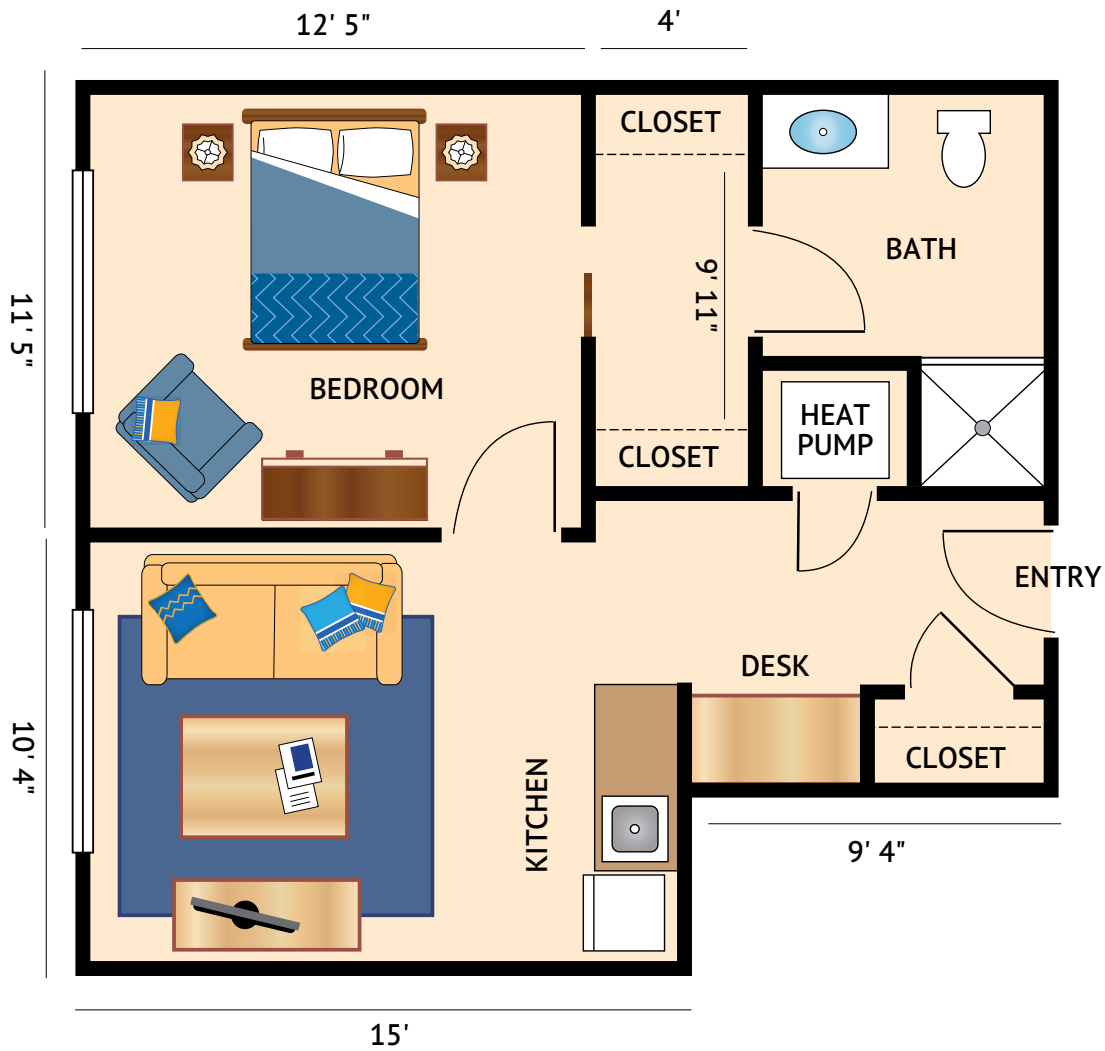

ONE BEDROOM PETITE
 530 Square Feet

Floor plans are not to scale and are shown for comparative purposes only.
 Actual apartment floor plans may have minor variations.

100 McAuley Drive • Rochester, NY 14610 585-218-9000 • legacycloverblossom.watermarkcommunities.com

ONE BEDROOM
 575 Square Feet

Floor plans are not to scale and are shown for comparative purposes only.
 Actual apartment floor plans may have minor variations.

100 McAuley Drive • Rochester, NY 14610 585-218-9000 • legacycloverblossom.watermarkcommunities.com

ONE BEDROOM DELUXE
 605 Square Feet

Floor plans are not to scale and are shown for comparative purposes only.
 Actual apartment floor plans may have minor variations.

100 McAuley Drive • Rochester, NY 14610 585-218-9000 • legacycloverblossom.watermarkcommunities.com