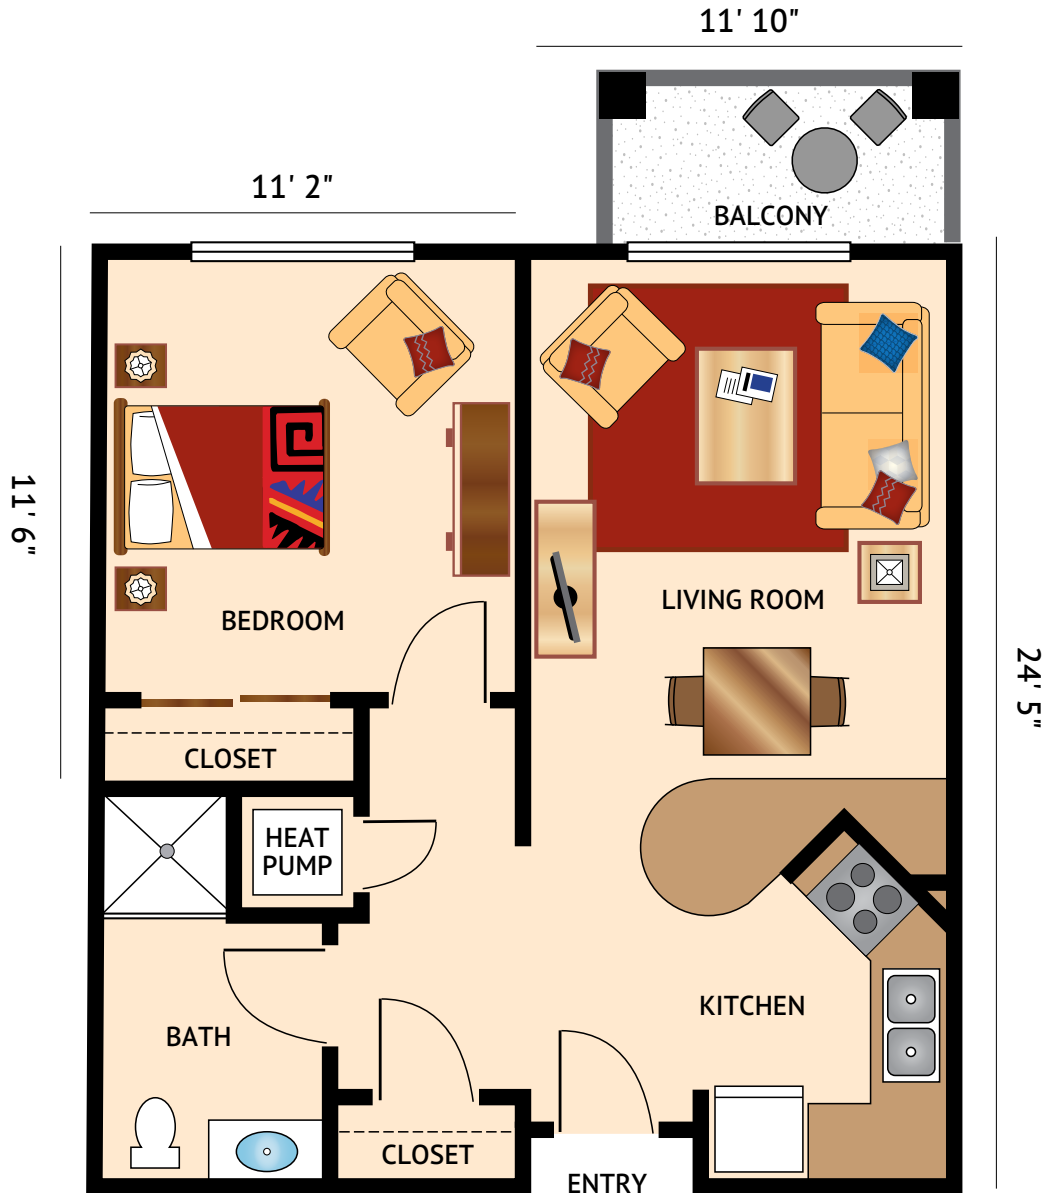

ONE BEDROOM PETITE
 530 Square Feet

Floor plans are not to scale and are shown for comparative purposes only.
 Actual apartment floor plans may have minor variations.

100 McAuley Drive • Rochester, NY 14610 585-218-9000 • legacycloverblossom.watermarkcommunities.com

ONE BEDROOM
 575 Square Feet

Floor plans are not to scale and are shown for comparative purposes only.
 Actual apartment floor plans may have minor variations.

100 McAuley Drive • Rochester, NY 14610 585-218-9000 • legacycloverblossom.watermarkcommunities.com

ONE BEDROOM DELUXE
 605 Square Feet

Floor plans are not to scale and are shown for comparative purposes only.
 Actual apartment floor plans may have minor variations.

100 McAuley Drive • Rochester, NY 14610 585-218-9000 • legacycloverblossom.watermarkcommunities.com