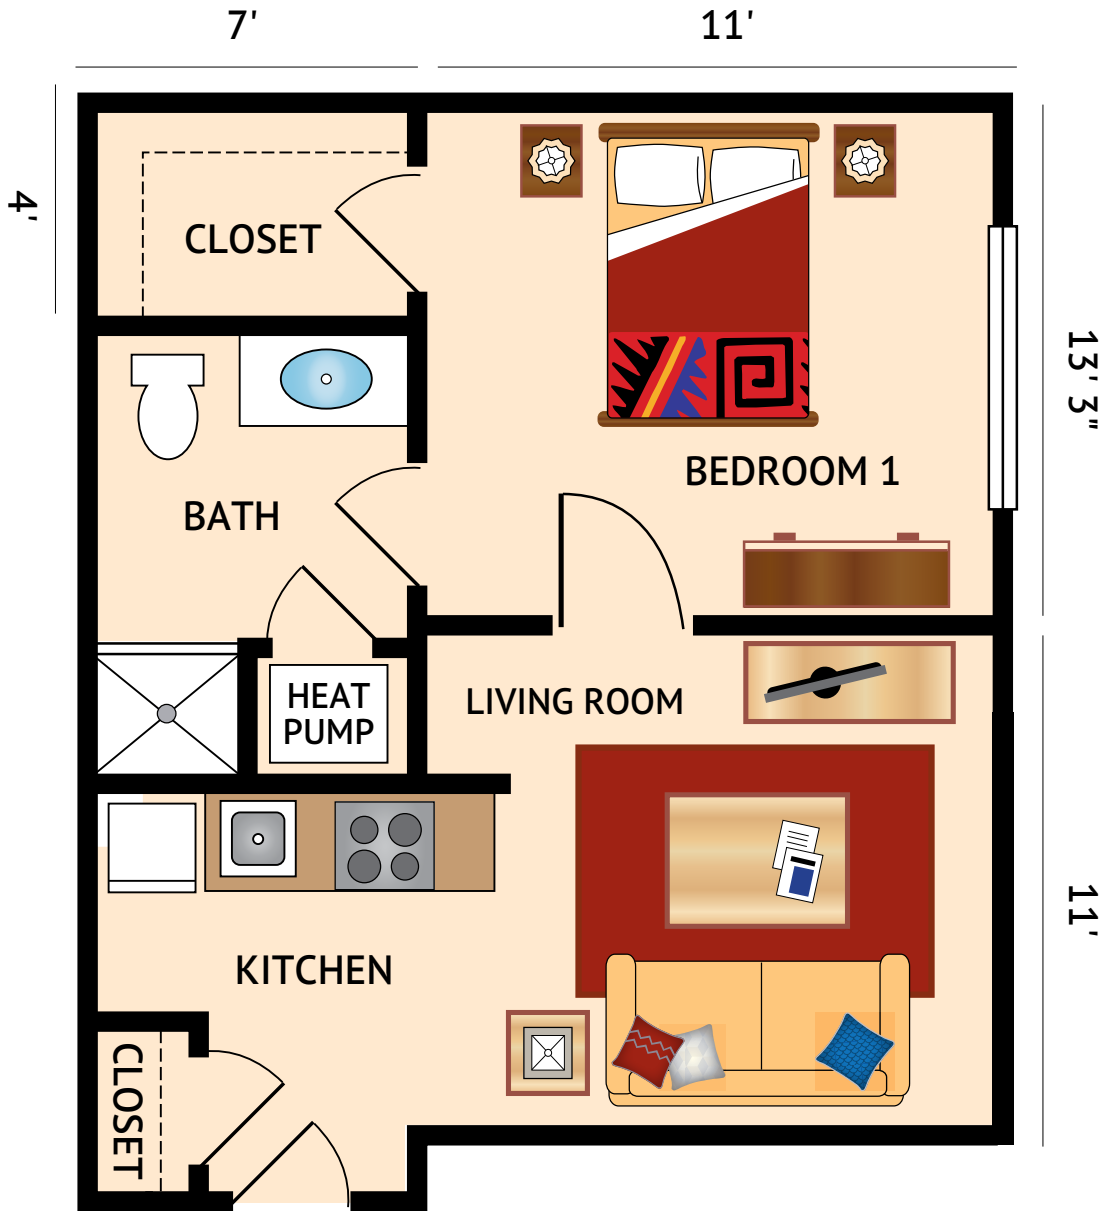

ONE BEDROOM PETITE
 530 Square Feet

Floor plans are not to scale and are shown for comparative purposes only.
 Actual apartment floor plans may have minor variations.

100 McAuley Drive • Rochester, NY 14610 585-218-9000 • legacycloverblossom.watermarkcommunities.com

ONE BEDROOM
 575 Square Feet

Floor plans are not to scale and are shown for comparative purposes only.
 Actual apartment floor plans may have minor variations.

100 McAuley Drive • Rochester, NY 14610 585-218-9000 • legacycloverblossom.watermarkcommunities.com

ONE BEDROOM DELUXE
 605 Square Feet

Floor plans are not to scale and are shown for comparative purposes only.
 Actual apartment floor plans may have minor variations.

100 McAuley Drive • Rochester, NY 14610 585-218-9000 • legacycloverblossom.watermarkcommunities.com