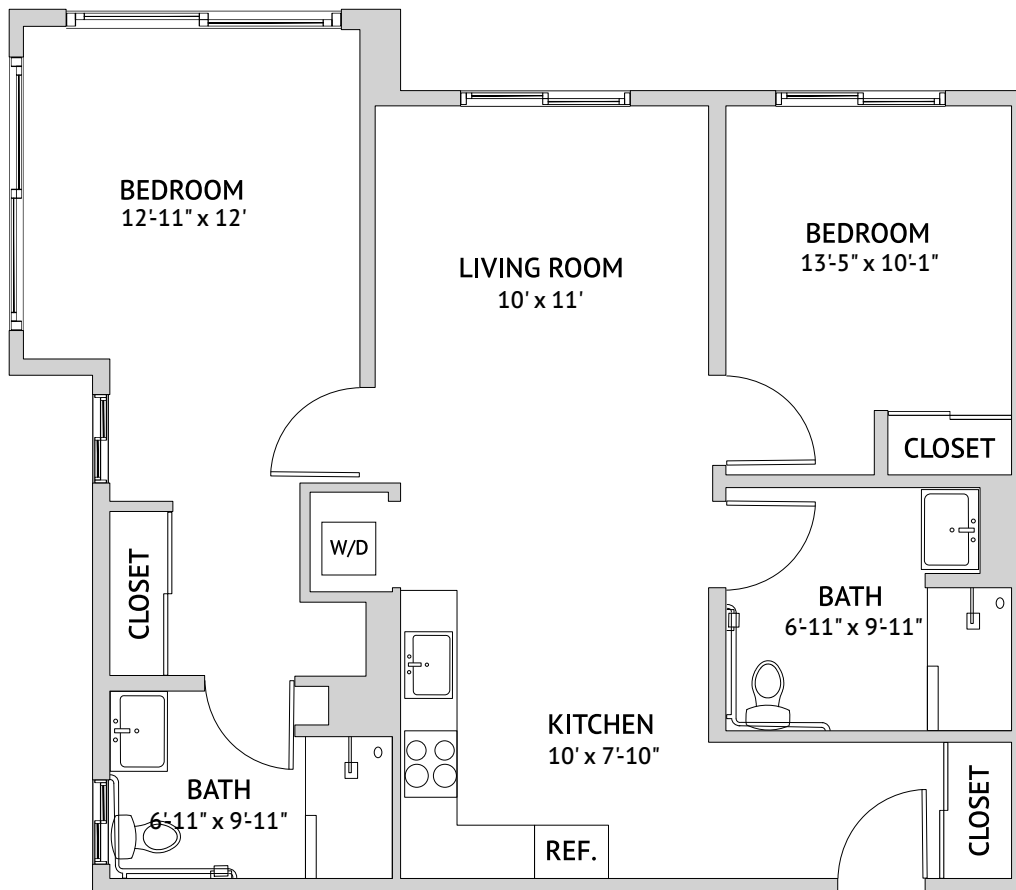

Redstar: Two Bedroom
960 Square Feet

Assisted Living

1041 Roseville Parkway, Roseville, CA 95678 | 279-213-0047 | SonrisaSeniorLiving.com

Floor plans are not to scale and are shown for comparative purposes only. Actual apartment floor plans may have minor variations.

Jewel: Two Bedroom
1,037 Square Feet

Assisted Living

1041 Roseville Parkway, Roseville, CA 95678 | 279-213-0047 | SonrisaSeniorLiving.com

Floor plans are not to scale and are shown for comparative purposes only. Actual apartment floor plans may have minor variations.