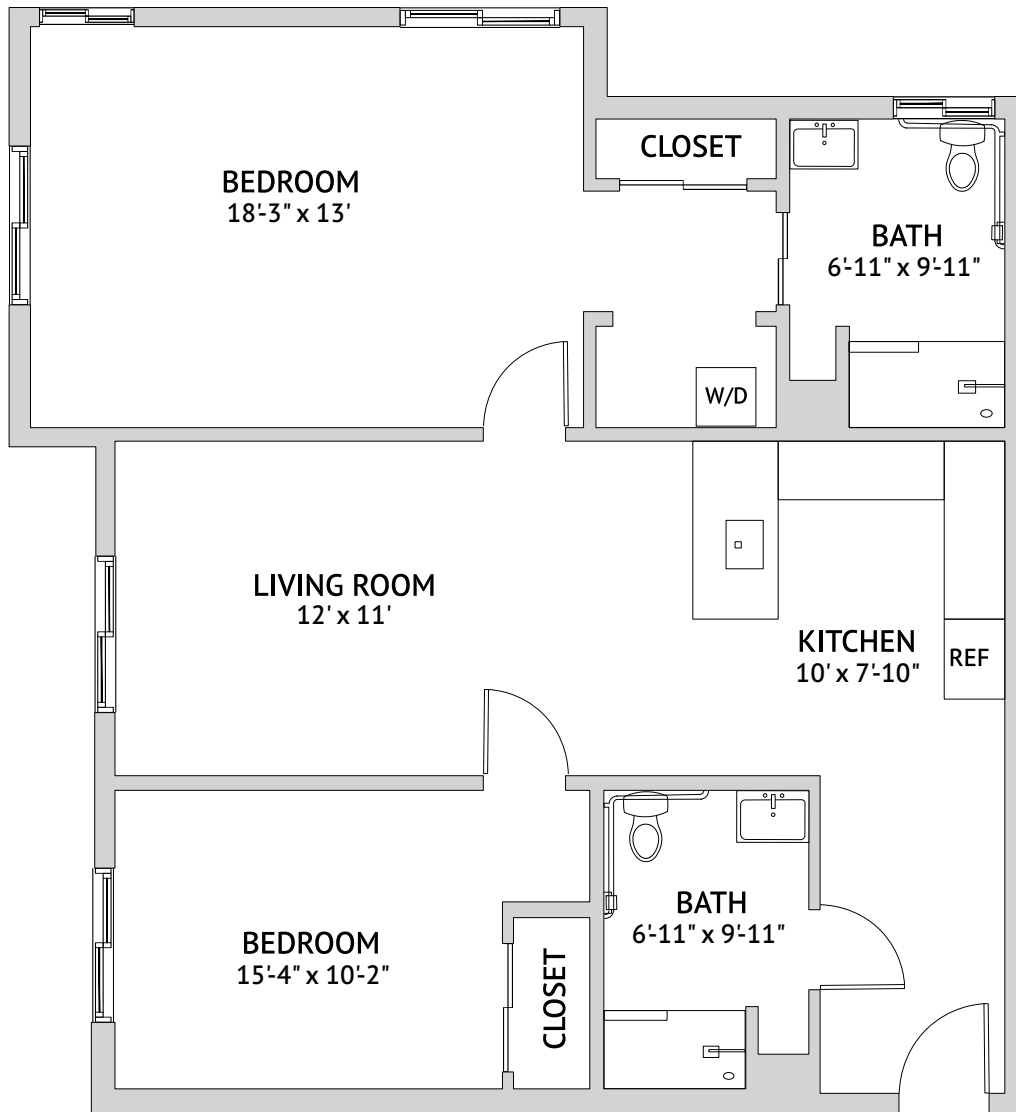

Redstar: Two Bedroom
960 Square Feet

Assisted Living

1041 Roseville Parkway, Roseville, CA 95678 | 279-213-0047 | SonrisaSeniorLiving.com

Floor plans are not to scale and are shown for comparative purposes only. Actual apartment floor plans may have minor variations.

Jewel: Two Bedroom
1,037 Square Feet

Assisted Living

1041 Roseville Parkway, Roseville, CA 95678 | 279-213-0047 | SonrisaSeniorLiving.com

Floor plans are not to scale and are shown for comparative purposes only. Actual apartment floor plans may have minor variations.