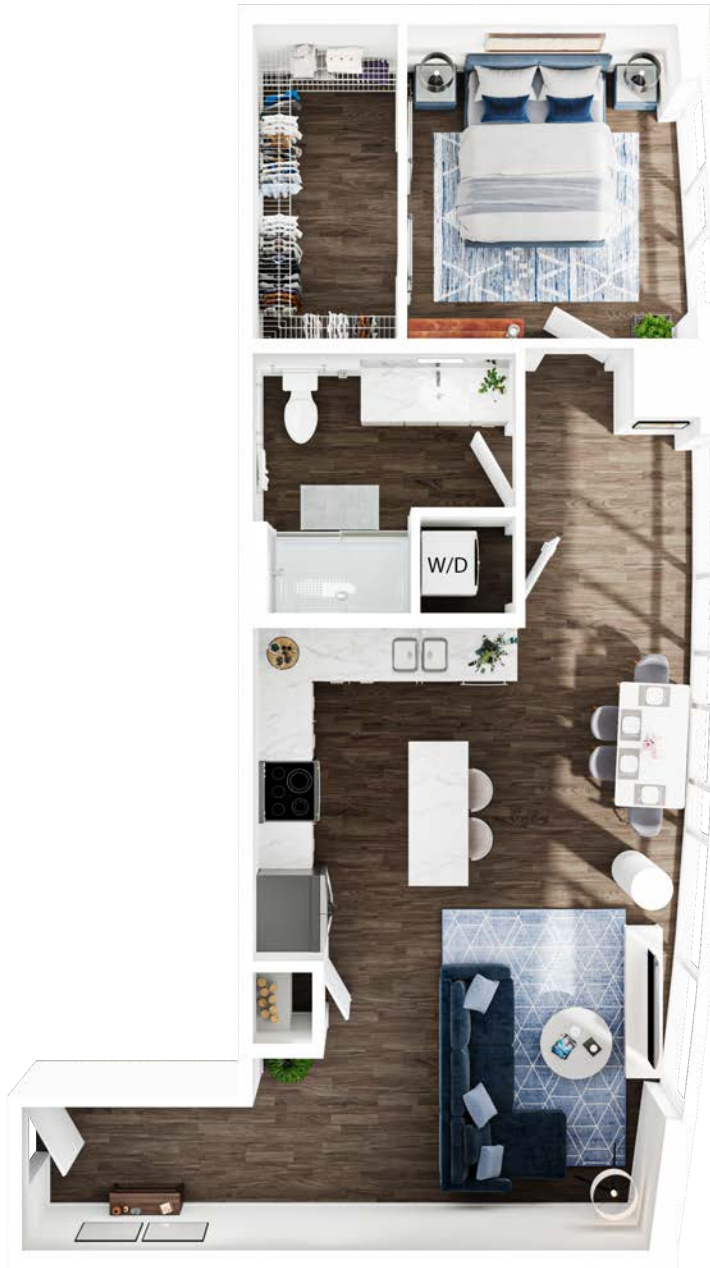

**The Woodinville: One Bedroom Sky Suite**  
855 Square Feet

**Independent Living**

65 112th Avenue NE, Bellevue, WA 98004 | 425-332-5098 | watermarkbellevue.com

*Floor plans are not to scale and are shown for comparative purposes only. Actual apartment floor plans may have minor variations.*

**The Mercer: One Bedroom**  
667 Square Feet

**Independent Living**

65 112th Avenue NE, Bellevue, WA 98004 | 425-332-5098 | watermarkbellevue.com

*Floor plans are not to scale and are shown for comparative purposes only. Actual apartment floor plans may have minor variations.*

**The Pike: One Bedroom**

774 Square Feet

**Independent Living**

65 112th Avenue NE, Bellevue, WA 98004 | 425-332-5098 | watermarkbellevue.com

*Floor plans are not to scale and are shown for comparative purposes only. Actual apartment floor plans may have minor variations.*

**The Leavenworth: One Bedroom**  
638 Square Feet

**Independent Living**

65 112th Avenue NE, Bellevue, WA 98004 | 425-332-5098 | [watermarkbellevue.com](http://watermarkbellevue.com)

*Floor plans are not to scale and are shown for comparative purposes only. Actual apartment floor plans may have minor variations.*