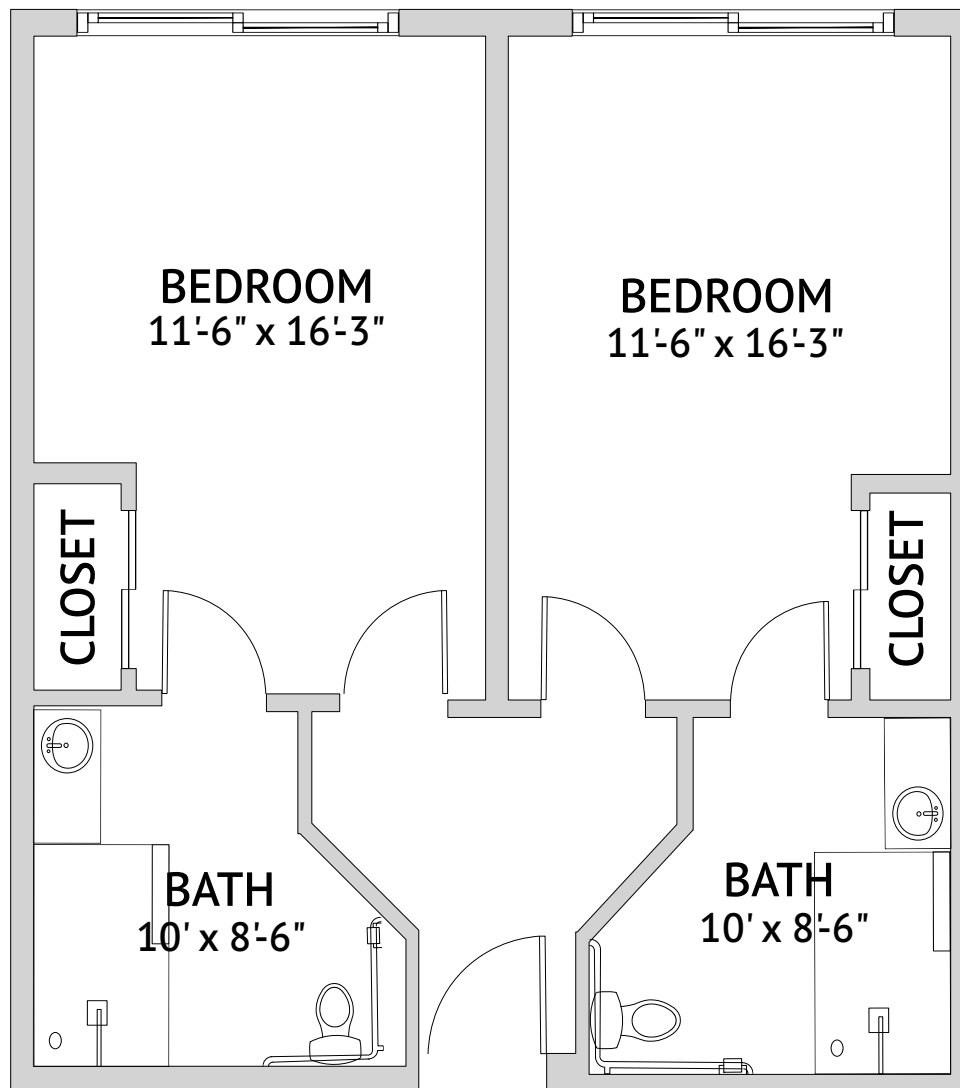

**SERENITY - SEMIPRIVATE STUDIO**  
375 Square Feet

Floor plans are not to scale and are shown for comparative purposes only.  
Actual apartment floor plans may have minor variations.