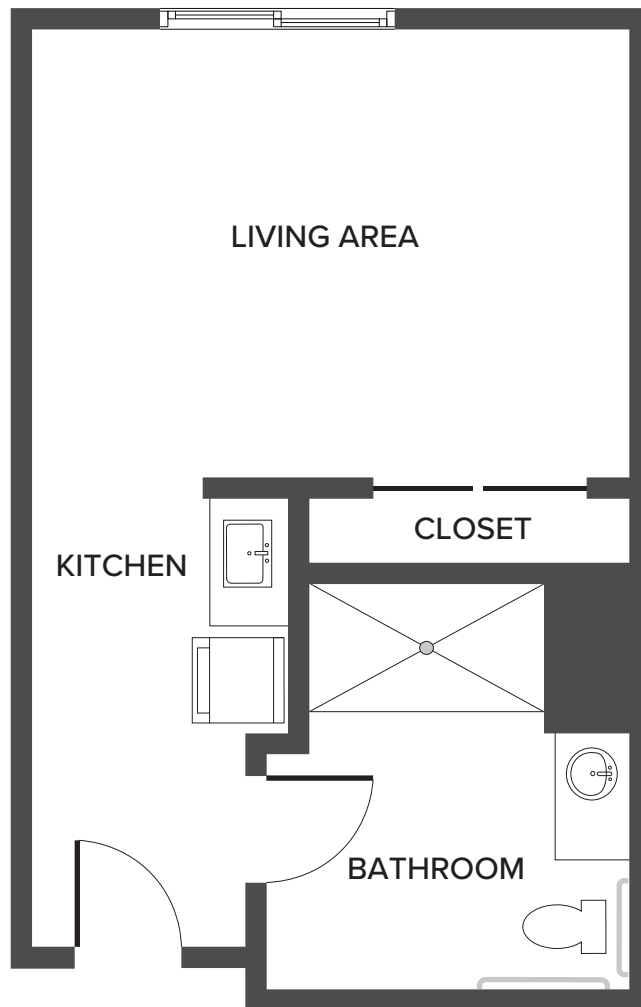

**Alviso: Small Studio**

388 Square Feet

1017 South Bascom Avenue | San Jose, CA 95128 | 669-321-5500 | [WatermarkSanJose.com](http://WatermarkSanJose.com)

*Floor plans are not to scale and are shown for comparative purposes only. Actual apartment floor plans may have minor variations.*

**Alum Rock: Studio**

424 Square Feet

1017 South Bascom Avenue | San Jose, CA 95128 | 669-321-5500 | [WatermarkSanJose.com](http://WatermarkSanJose.com)

*Floor plans are not to scale and are shown for comparative purposes only. Actual apartment floor plans may have minor variations.*

**Willow Glen: Studio**

442 Square Feet

1017 South Bascom Avenue | San Jose, CA 95128 | 669-321-5500 | WatermarkSanJose.com

*Floor plans are not to scale and are shown for comparative purposes only. Actual apartment floor plans may have minor variations.*