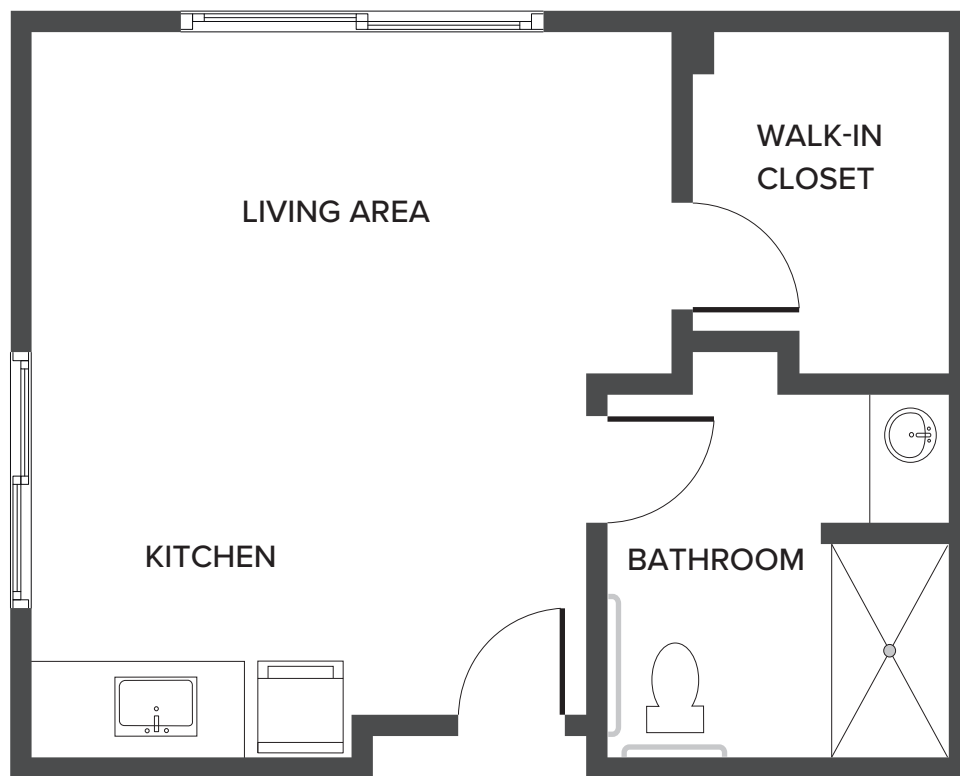

**Alviso: Small Studio**

388 Square Feet

1017 South Bascom Avenue | San Jose, CA 95128 | 669-321-5500 | [WatermarkSanJose.com](http://WatermarkSanJose.com)

*Floor plans are not to scale and are shown for comparative purposes only. Actual apartment floor plans may have minor variations.*

**Alum Rock: Studio**

424 Square Feet

1017 South Bascom Avenue | San Jose, CA 95128 | 669-321-5500 | [WatermarkSanJose.com](http://WatermarkSanJose.com)

*Floor plans are not to scale and are shown for comparative purposes only. Actual apartment floor plans may have minor variations.*

**Willow Glen: Studio**

442 Square Feet

1017 South Bascom Avenue | San Jose, CA 95128 | 669-321-5500 | WatermarkSanJose.com

*Floor plans are not to scale and are shown for comparative purposes only. Actual apartment floor plans may have minor variations.*