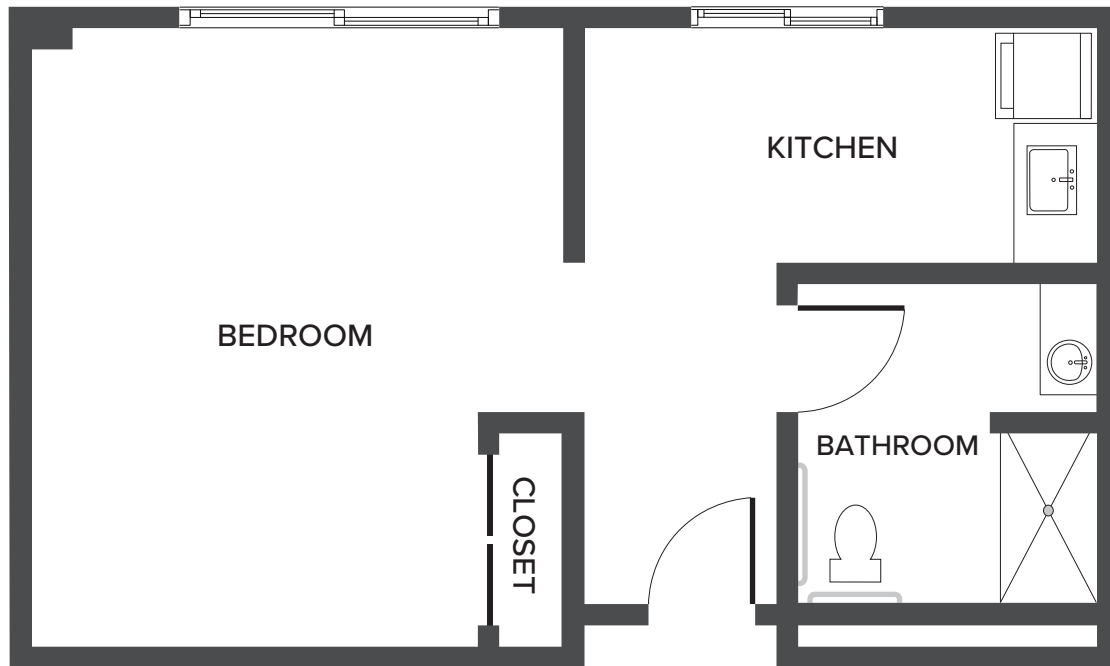

**Willow Glen: Studio**

442 Square Feet

1017 South Bascom Avenue | San Jose, CA 95128 | 669-321-5500 | WatermarkSanJose.com

*Floor plans are not to scale and are shown for comparative purposes only. Actual apartment floor plans may have minor variations.*

**Mayfair: Large Studio**

551 Square Feet

1017 South Bascom Avenue | San Jose, CA 95128 | 669-321-5500 | [WatermarkSanJose.com](http://WatermarkSanJose.com)

*Floor plans are not to scale and are shown for comparative purposes only. Actual apartment floor plans may have minor variations.*