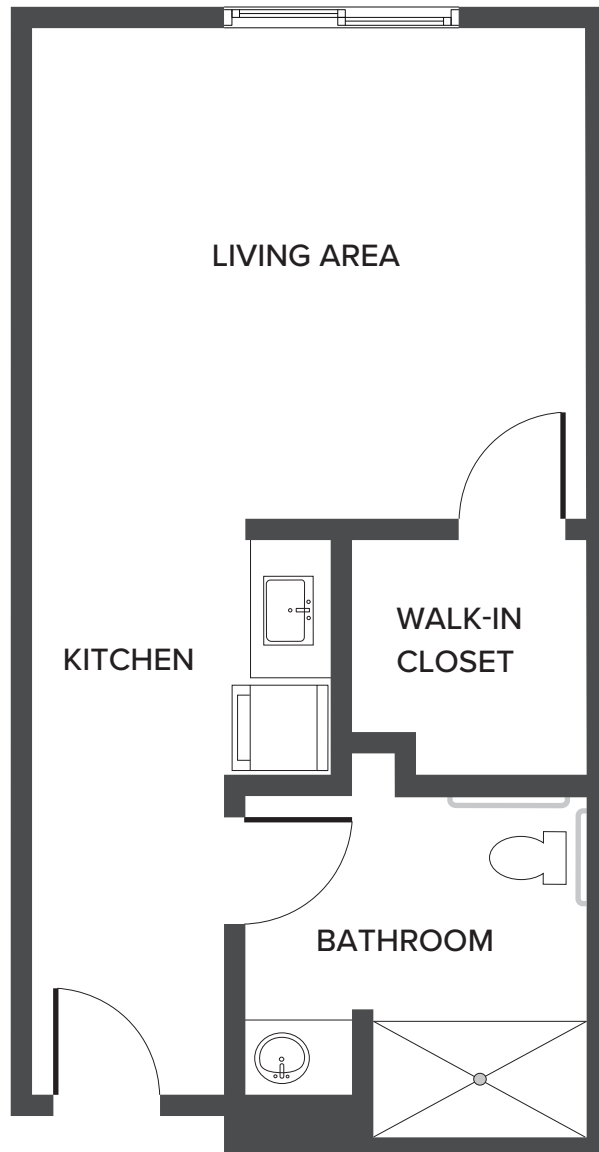

**Alviso: Small Studio**

388 Square Feet

1017 South Bascom Avenue | San Jose, CA 95128 | 669-321-5500 | [WatermarkSanJose.com](http://WatermarkSanJose.com)

*Floor plans are not to scale and are shown for comparative purposes only. Actual apartment floor plans may have minor variations.*

**Alum Rock: Studio**

424 Square Feet

1017 South Bascom Avenue | San Jose, CA 95128 | 669-321-5500 | [WatermarkSanJose.com](http://WatermarkSanJose.com)

*Floor plans are not to scale and are shown for comparative purposes only. Actual apartment floor plans may have minor variations.*

**Willow Glen: Studio**

442 Square Feet

1017 South Bascom Avenue | San Jose, CA 95128 | 669-321-5500 | WatermarkSanJose.com

*Floor plans are not to scale and are shown for comparative purposes only. Actual apartment floor plans may have minor variations.*