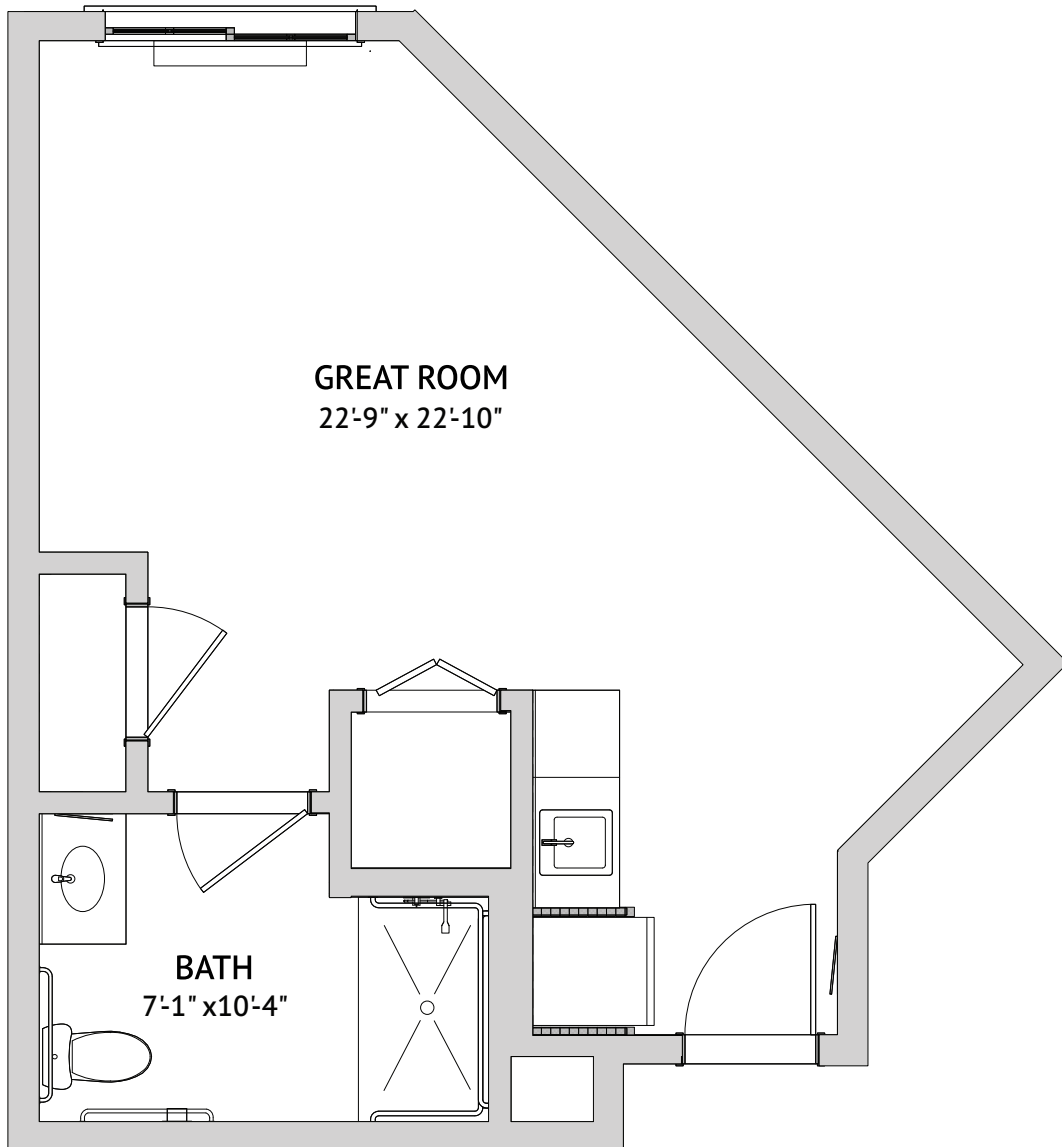

Studio Deluxe: Carmelo

455 Square Feet

4000 Mission Avenue, Oceanside, CA 92057 | Tel: 760-826-2900 | haciendamission.com

Floor plans are not to scale and are shown for comparative purposes only. Actual apartment floor plans may have minor variations.

Studio: Concepción
410 Square Feet

4000 Mission Avenue, Oceanside, CA 92057 | Tel: 760-826-2900 | haciendamission.com

Floor plans are not to scale and are shown for comparative purposes only. Actual apartment floor plans may have minor variations.

One Bedroom: Gabriel

690 Square Feet

4000 Mission Avenue, Oceanside, CA 92057 | Tel: 760-826-2900 | haciendamission.com

Floor plans are not to scale and are shown for comparative purposes only. Actual apartment floor plans may have minor variations.

One Bedroom: Gabriel

683 Square Feet

4000 Mission Avenue, Oceanside, CA 92057 | Tel: 760-826-2900 | haciendamission.com

Floor plans are not to scale and are shown for comparative purposes only. Actual apartment floor plans may have minor variations.