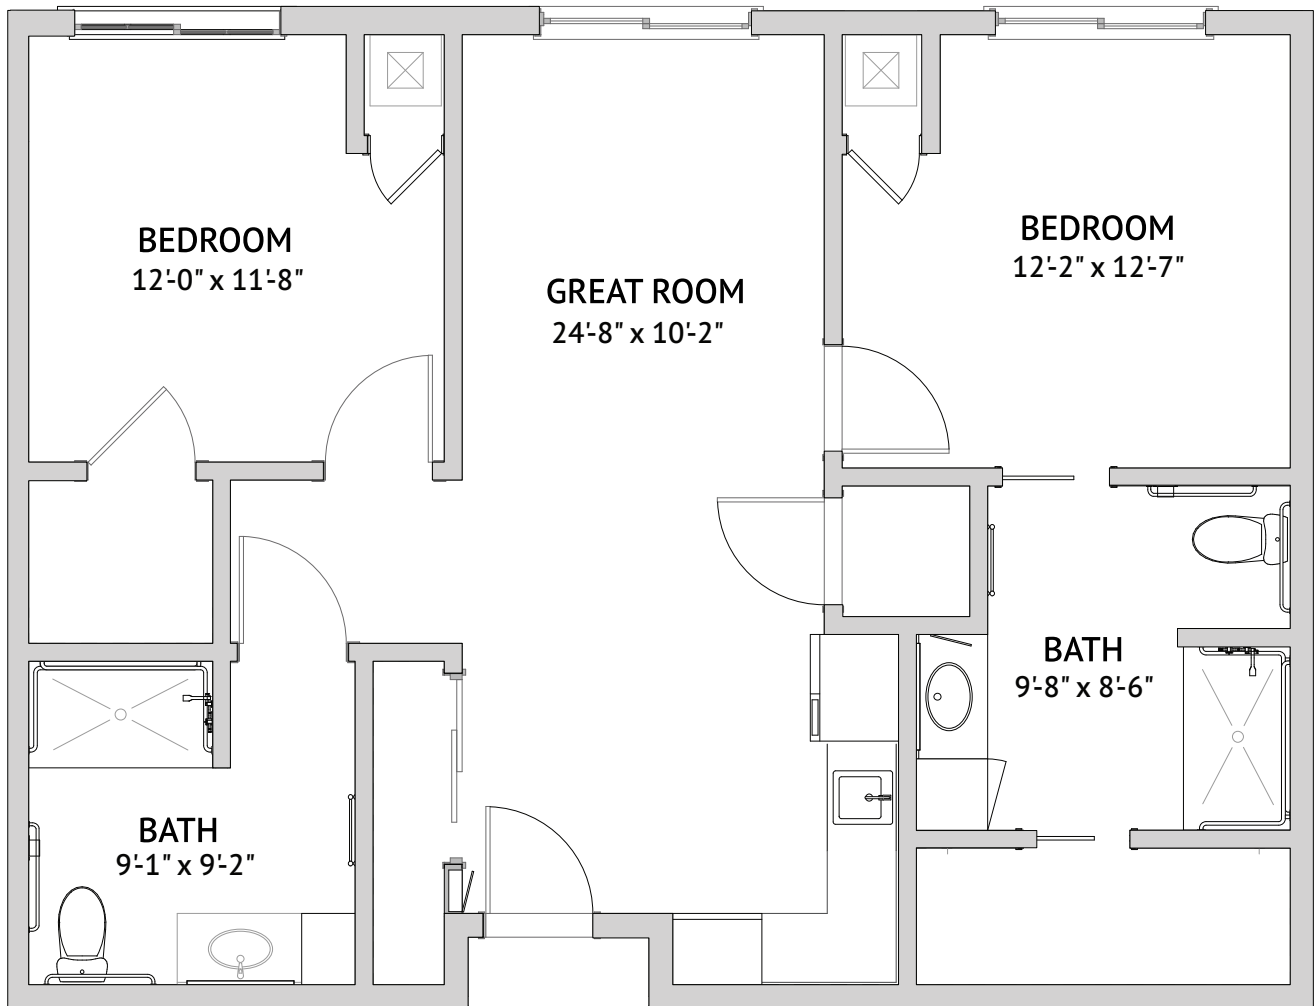

One Bedroom: Gabriel

690 Square Feet

4000 Mission Avenue, Oceanside, CA 92057 | Tel: 760-826-2900 | haciendamission.com

Floor plans are not to scale and are shown for comparative purposes only. Actual apartment floor plans may have minor variations.

One Bedroom: Gabriel

683 Square Feet

4000 Mission Avenue, Oceanside, CA 92057 | Tel: 760-826-2900 | haciendamission.com

Floor plans are not to scale and are shown for comparative purposes only. Actual apartment floor plans may have minor variations.

One Bedroom Large: Inés

738 Square Feet

4000 Mission Avenue, Oceanside, CA 92057 | Tel: 760-826-2900 | haciendamission.com

Floor plans are not to scale and are shown for comparative purposes only. Actual apartment floor plans may have minor variations.

Two Bedroom: Dolores

999 Square Feet

4000 Mission Avenue, Oceanside, CA 92057 | Tel: 760-826-2900 | haciendamission.com

Floor plans are not to scale and are shown for comparative purposes only. Actual apartment floor plans may have minor variations.