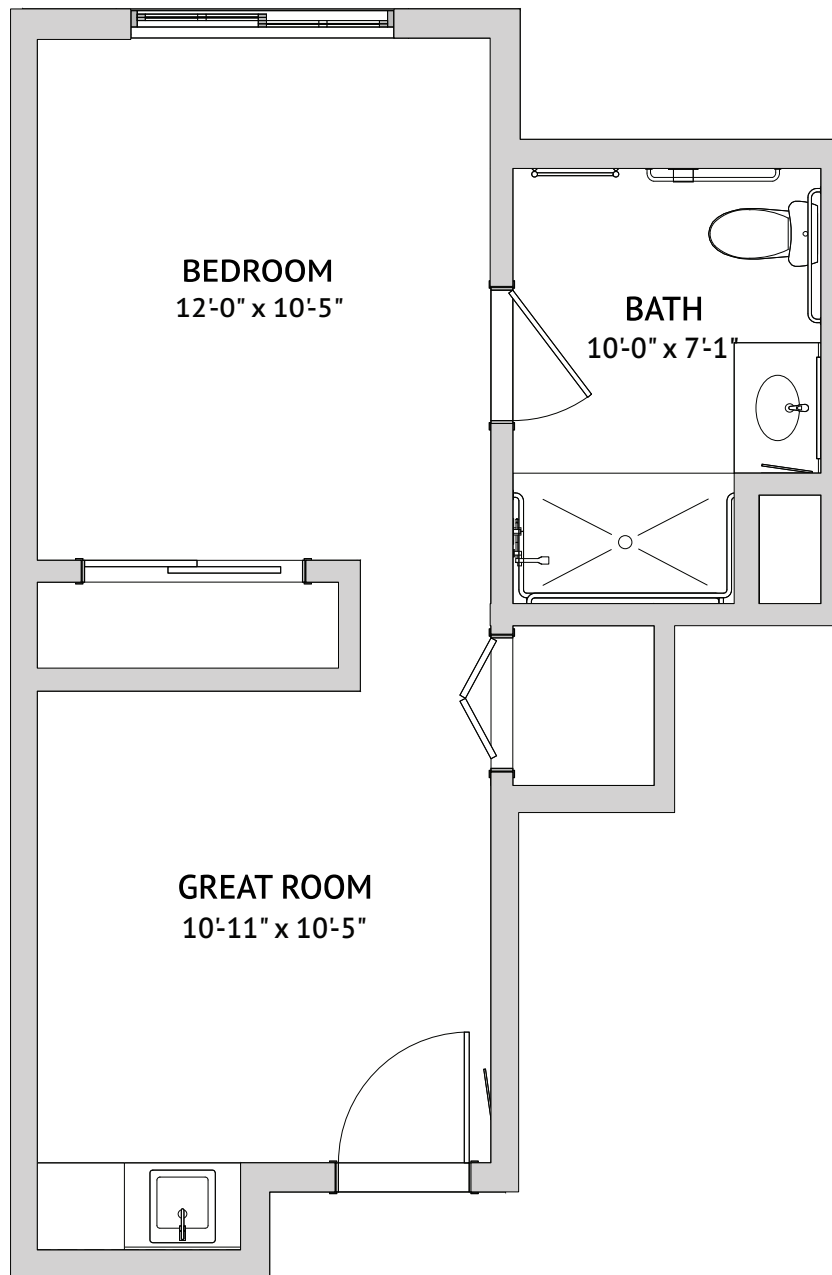

Studio Deluxe: Carmelo

455 Square Feet

4000 Mission Avenue, Oceanside, CA 92057 | Tel: 760-826-2900 | haciendamission.com

Floor plans are not to scale and are shown for comparative purposes only. Actual apartment floor plans may have minor variations.

Studio: Concepción
410 Square Feet

4000 Mission Avenue, Oceanside, CA 92057 | Tel: 760-826-2900 | haciendamission.com

Floor plans are not to scale and are shown for comparative purposes only. Actual apartment floor plans may have minor variations.

One Bedroom: Gabriel

690 Square Feet

4000 Mission Avenue, Oceanside, CA 92057 | Tel: 760-826-2900 | haciendamission.com

Floor plans are not to scale and are shown for comparative purposes only. Actual apartment floor plans may have minor variations.

One Bedroom: Gabriel

683 Square Feet

4000 Mission Avenue, Oceanside, CA 92057 | Tel: 760-826-2900 | haciendamission.com

Floor plans are not to scale and are shown for comparative purposes only. Actual apartment floor plans may have minor variations.