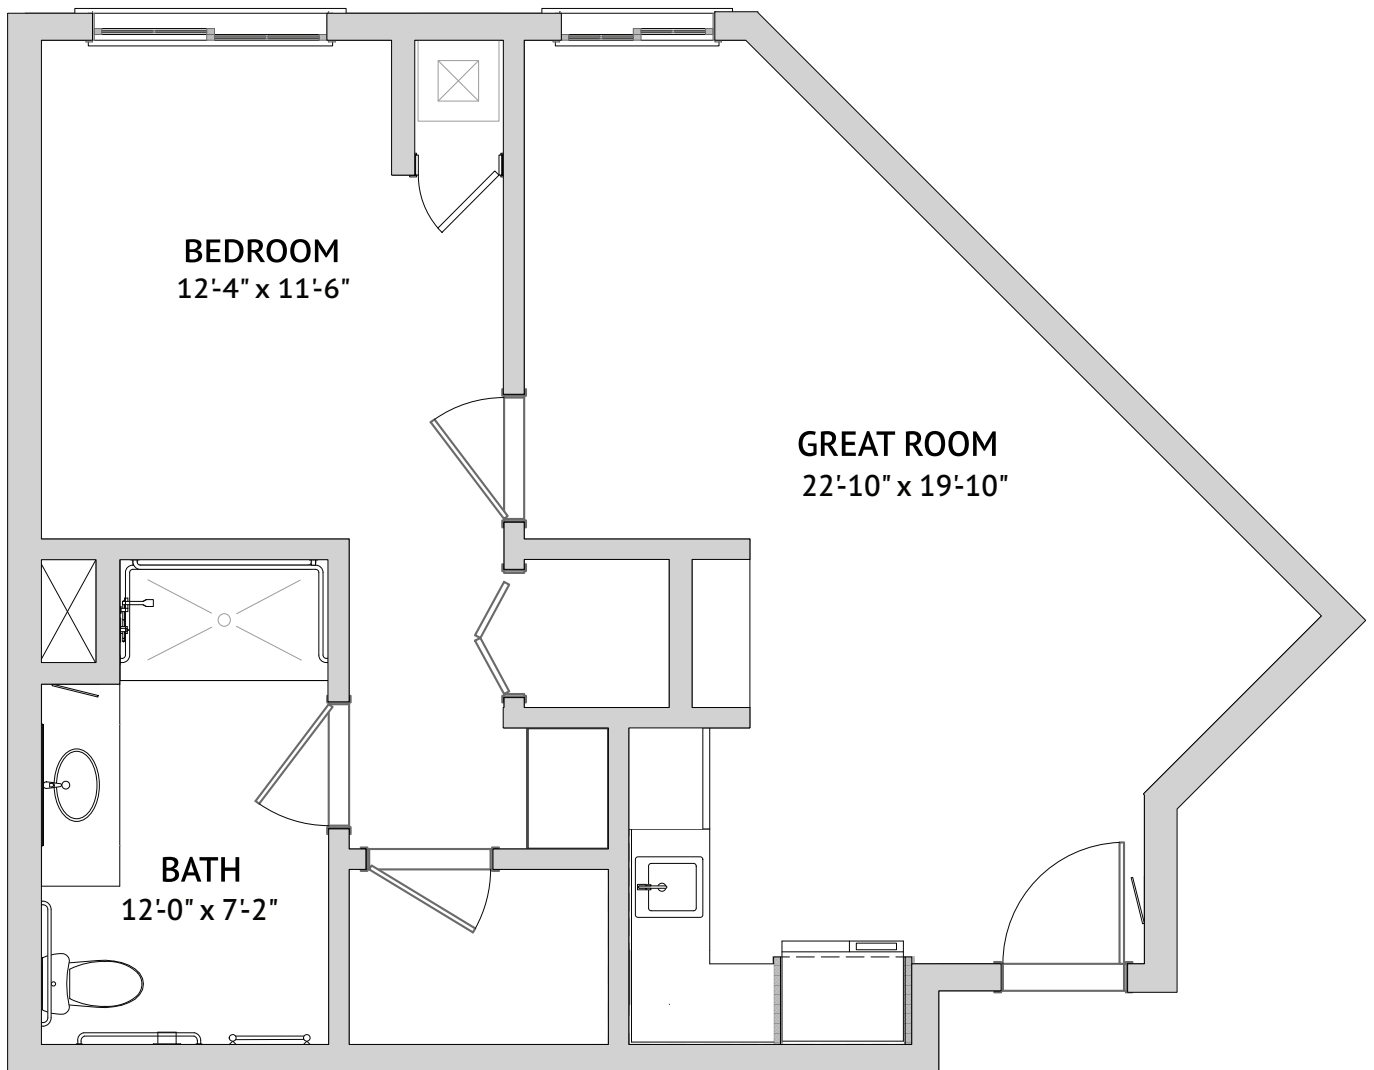

Studio: Concepción
410 Square Feet

4000 Mission Avenue, Oceanside, CA 92057 | Tel: 760-826-2900 | haciendamission.com

Floor plans are not to scale and are shown for comparative purposes only. Actual apartment floor plans may have minor variations.

One Bedroom: Gabriel

690 Square Feet

4000 Mission Avenue, Oceanside, CA 92057 | Tel: 760-826-2900 | haciendamission.com

Floor plans are not to scale and are shown for comparative purposes only. Actual apartment floor plans may have minor variations.

One Bedroom: Gabriel

683 Square Feet

4000 Mission Avenue, Oceanside, CA 92057 | Tel: 760-826-2900 | haciendamission.com

Floor plans are not to scale and are shown for comparative purposes only. Actual apartment floor plans may have minor variations.

One Bedroom Large: Inés

738 Square Feet

4000 Mission Avenue, Oceanside, CA 92057 | Tel: 760-826-2900 | haciendamission.com

Floor plans are not to scale and are shown for comparative purposes only. Actual apartment floor plans may have minor variations.