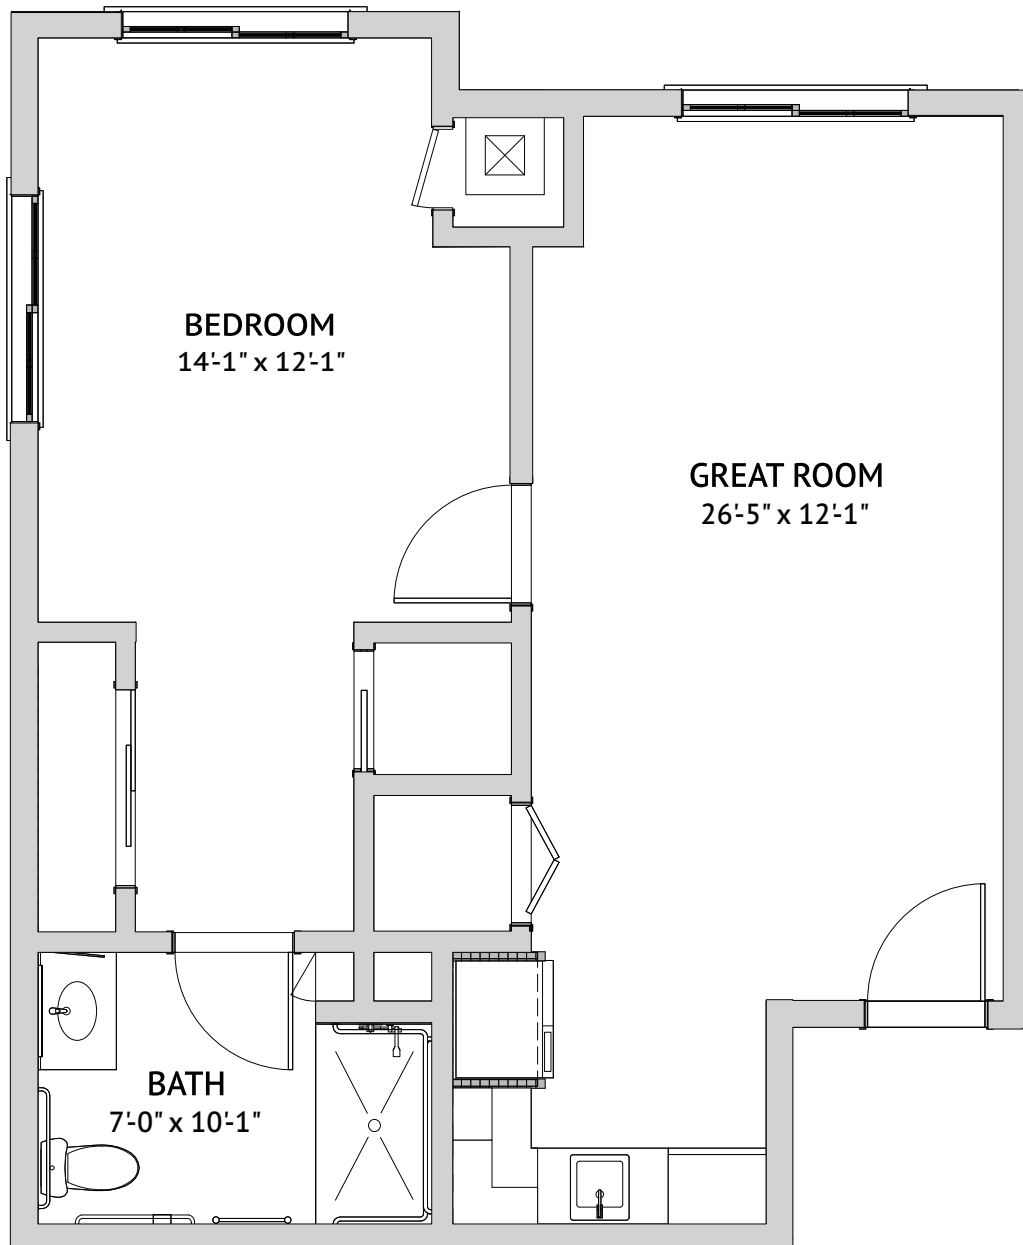

One Bedroom: Gabriel

690 Square Feet

4000 Mission Avenue, Oceanside, CA 92057 | Tel: 760-826-2900 | haciendamission.com

Floor plans are not to scale and are shown for comparative purposes only. Actual apartment floor plans may have minor variations.

One Bedroom: Gabriel

683 Square Feet

4000 Mission Avenue, Oceanside, CA 92057 | Tel: 760-826-2900 | haciendamission.com

Floor plans are not to scale and are shown for comparative purposes only. Actual apartment floor plans may have minor variations.

One Bedroom Large: Inés

738 Square Feet

4000 Mission Avenue, Oceanside, CA 92057 | Tel: 760-826-2900 | haciendamission.com

Floor plans are not to scale and are shown for comparative purposes only. Actual apartment floor plans may have minor variations.

Two Bedroom: Dolores

999 Square Feet

4000 Mission Avenue, Oceanside, CA 92057 | Tel: 760-826-2900 | haciendamission.com

Floor plans are not to scale and are shown for comparative purposes only. Actual apartment floor plans may have minor variations.