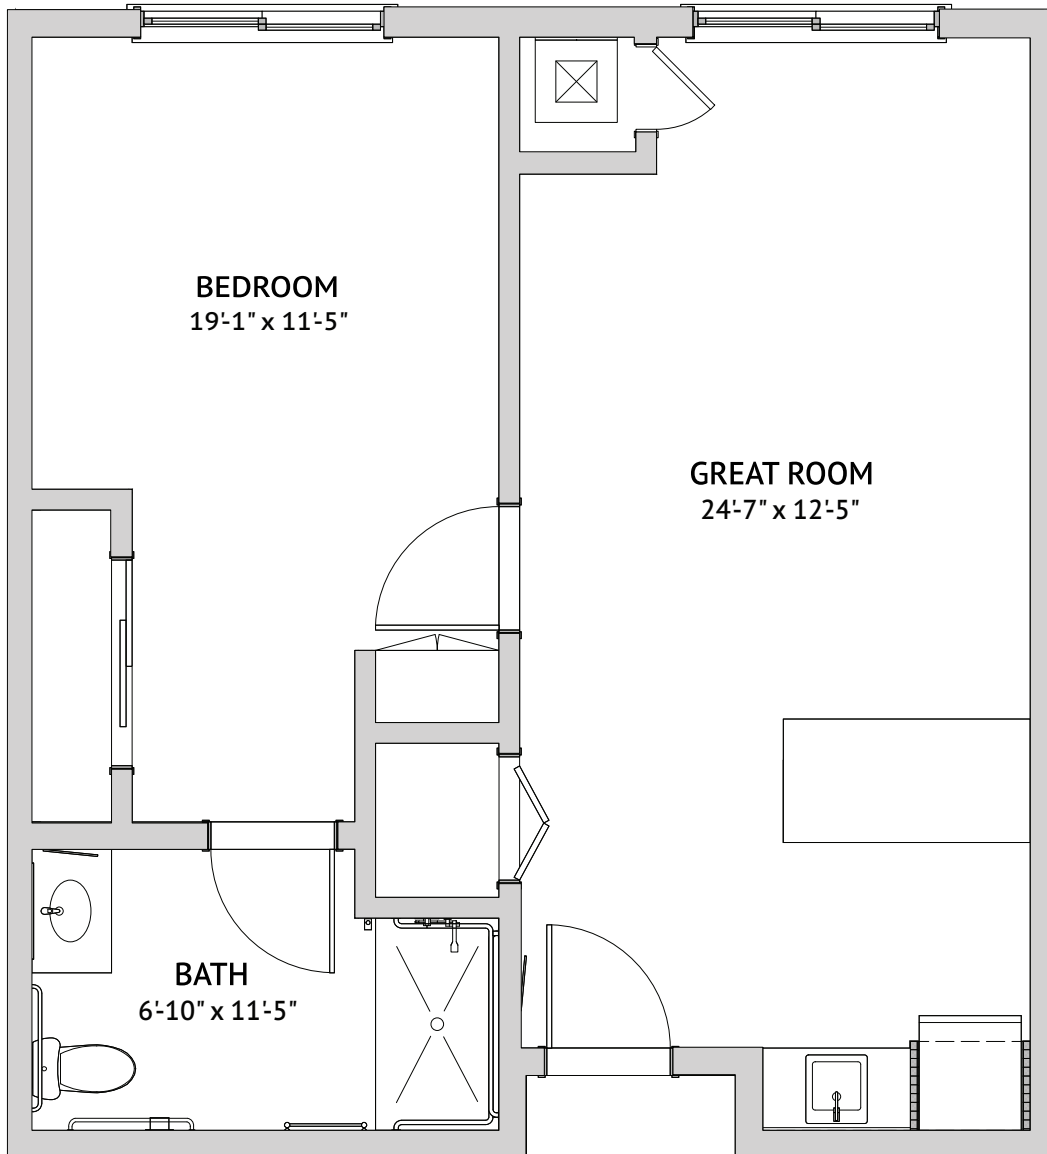

One Bedroom: Gabriel

690 Square Feet

4000 Mission Avenue, Oceanside, CA 92057 | Tel: 760-826-2900 | haciendamission.com

Floor plans are not to scale and are shown for comparative purposes only. Actual apartment floor plans may have minor variations.

One Bedroom: Gabriel

683 Square Feet

4000 Mission Avenue, Oceanside, CA 92057 | Tel: 760-826-2900 | haciendamission.com

Floor plans are not to scale and are shown for comparative purposes only. Actual apartment floor plans may have minor variations.

One Bedroom Large: Inés

738 Square Feet

4000 Mission Avenue, Oceanside, CA 92057 | Tel: 760-826-2900 | haciendamission.com

Floor plans are not to scale and are shown for comparative purposes only. Actual apartment floor plans may have minor variations.

Two Bedroom: Dolores

999 Square Feet

4000 Mission Avenue, Oceanside, CA 92057 | Tel: 760-826-2900 | haciendamission.com

Floor plans are not to scale and are shown for comparative purposes only. Actual apartment floor plans may have minor variations.