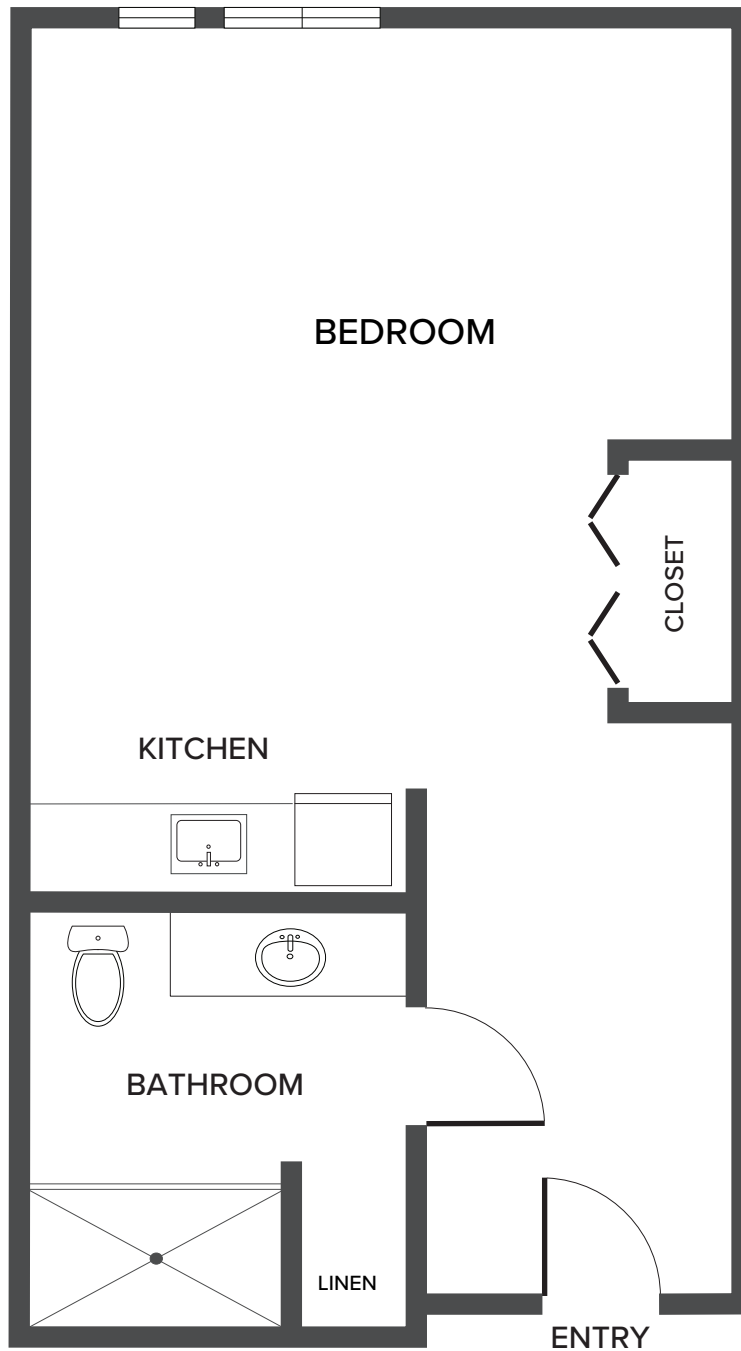

**Castlebrite: Enhanced Suite**

327-468 Square Feet

View more floor plans  
on our website.

4610 Almaden Expressway | San Jose, CA 95118 | 669-258-4567 | watermarkalmaden.com

*Floor plans are not to scale and are shown for comparative purposes only. Actual apartment floor plans may have minor variations.*

**Earligold: Enhanced Suite**

507 Square Feet

View more floor plans  
on our website.

4610 Almaden Expressway | San Jose, CA 95118 | 669-258-4567 | watermarkalmaden.com

*Floor plans are not to scale and are shown for comparative purposes only. Actual apartment floor plans may have minor variations.*