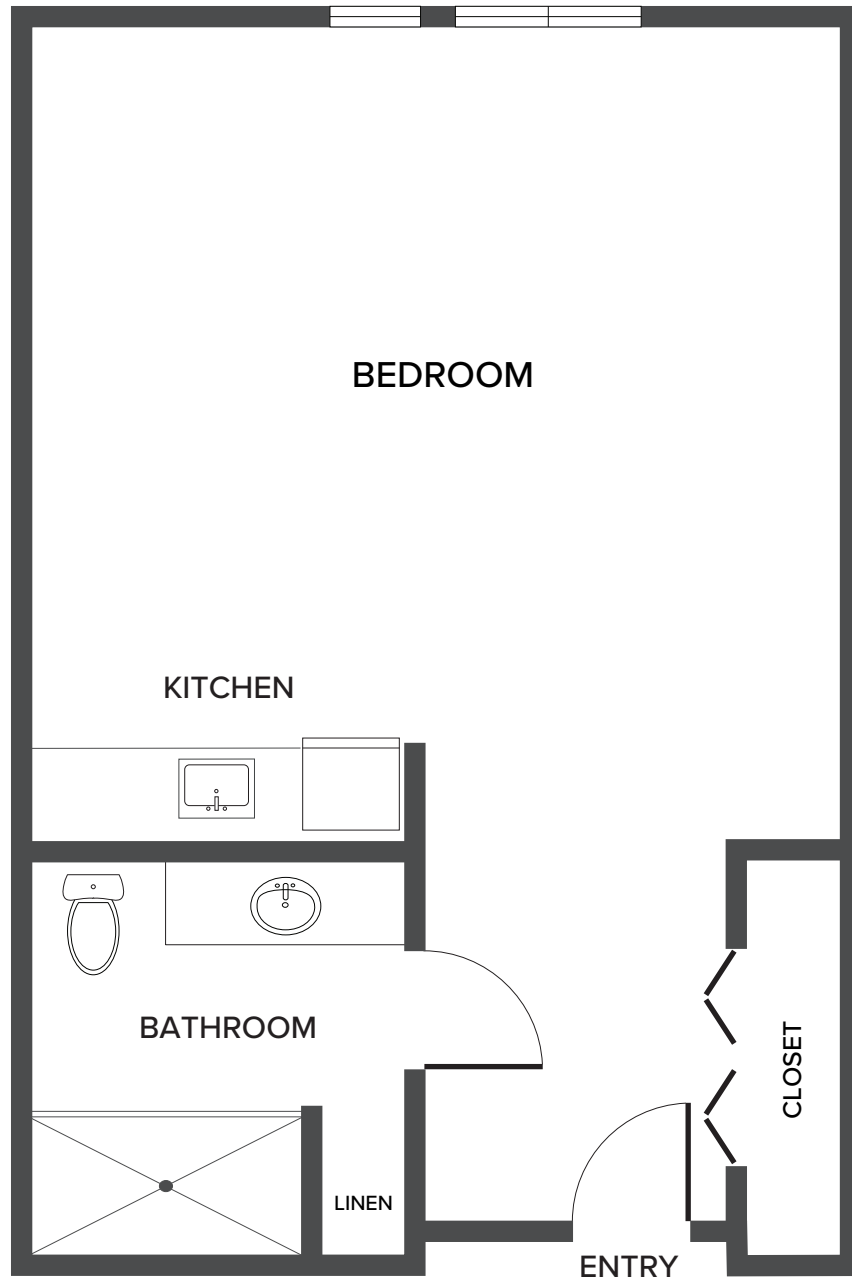

**Castlebrite: Enhanced Suite**

327-468 Square Feet

View more floor plans  
on our website.

4610 Almaden Expressway | San Jose, CA 95118 | 669-258-4567 | watermarkalmaden.com

*Floor plans are not to scale and are shown for comparative purposes only. Actual apartment floor plans may have minor variations.*

**Earligold: Enhanced Suite**

507 Square Feet

View more floor plans  
on our website.

4610 Almaden Expressway | San Jose, CA 95118 | 669-258-4567 | watermarkalmaden.com

*Floor plans are not to scale and are shown for comparative purposes only. Actual apartment floor plans may have minor variations.*