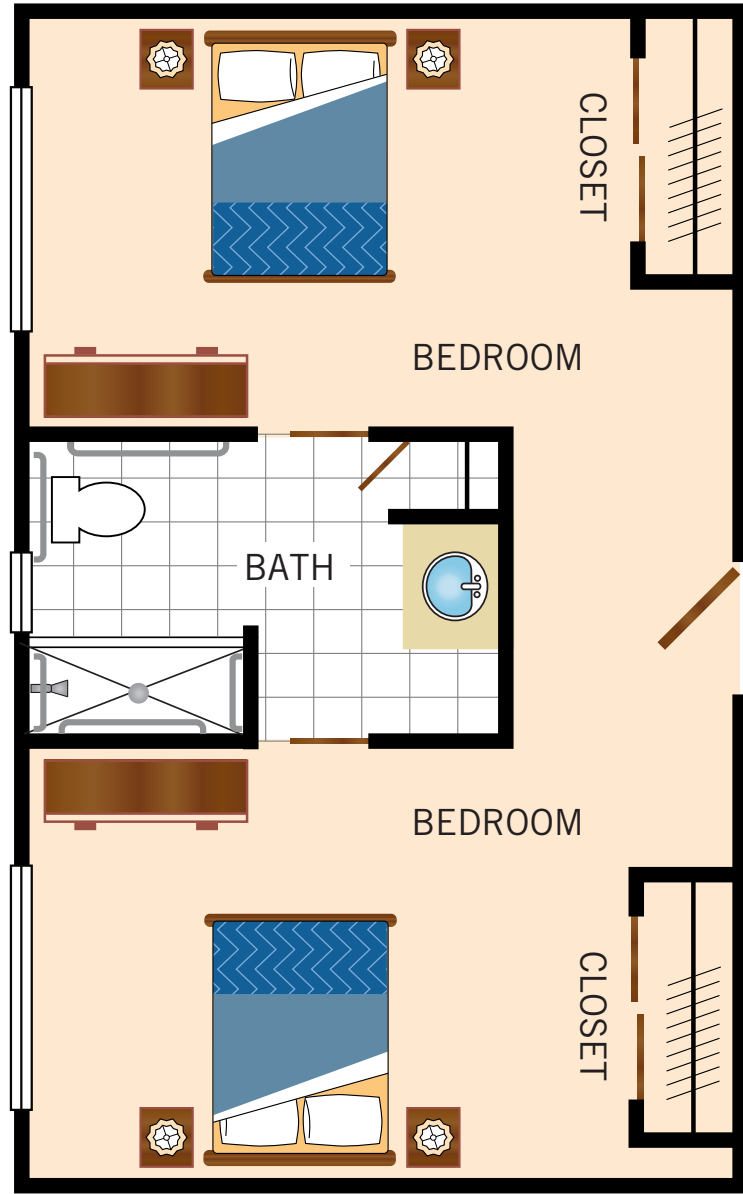

**STUDIO
AGAVE**
252 Square Feet

Floor plans are not to scale and are shown for comparative purposes only.
Actual apartment floor plans may have minor variations.

**STUDIO
WILLOW**
384 Square Feet

Floor plans are not to scale and are shown for comparative purposes only.
Actual apartment floor plans may have minor variations.

**SHARED SUITE
GLOBEMALLOW**
516 Square Feet

Floor plans are not to scale and are shown for comparative purposes only.
Actual apartment floor plans may have minor variations.