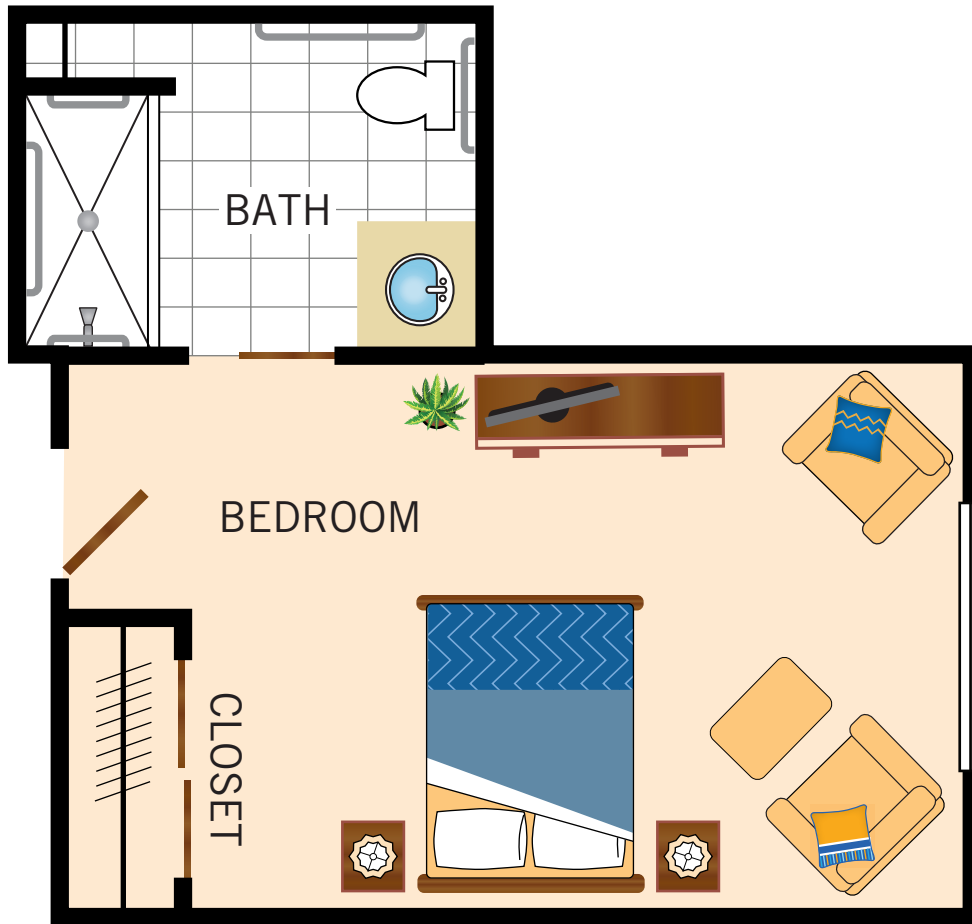

**STUDIO
AGAVE**
252 Square Feet

Floor plans are not to scale and are shown for comparative purposes only.
Actual apartment floor plans may have minor variations.

**STUDIO
WILLOW**
384 Square Feet

Floor plans are not to scale and are shown for comparative purposes only.
Actual apartment floor plans may have minor variations.

**SHARED SUITE
GLOBEMALLOW**
516 Square Feet

Floor plans are not to scale and are shown for comparative purposes only.
Actual apartment floor plans may have minor variations.