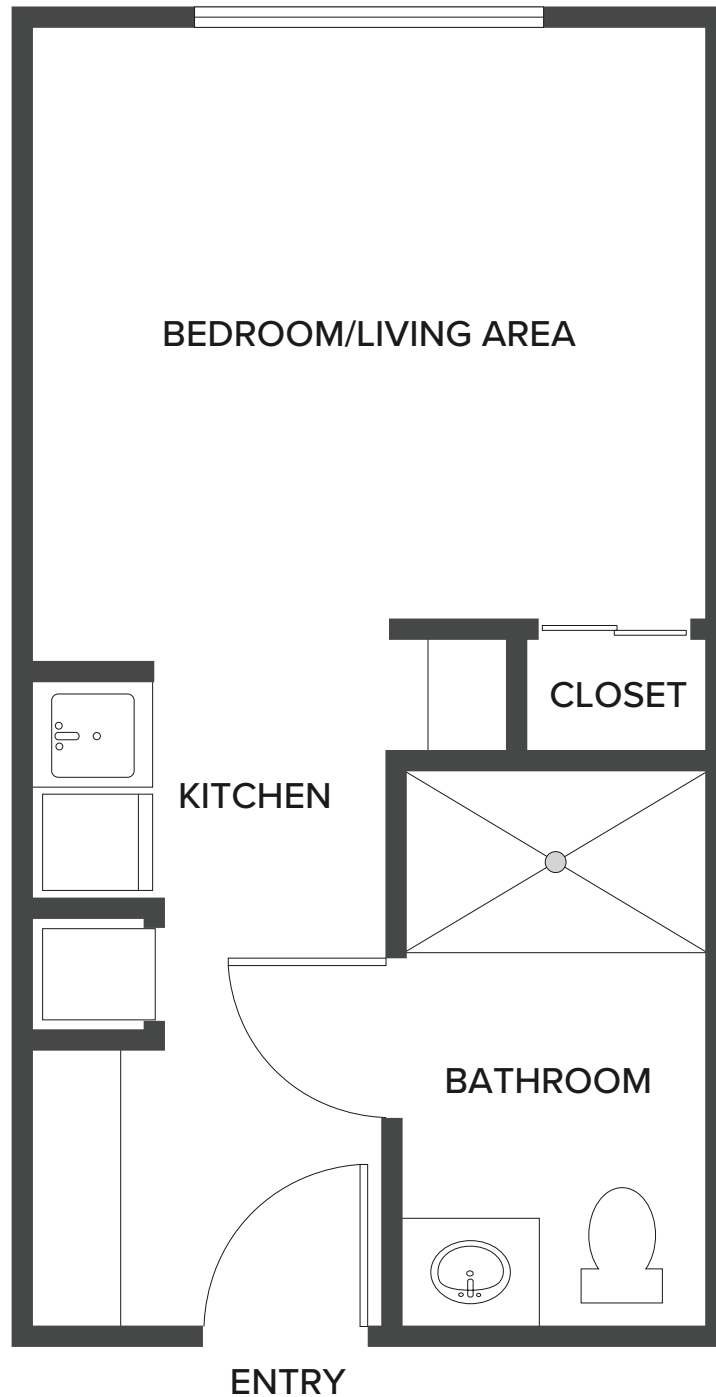

**Studio**

282 Square Feet

1519 Rockland Road | Wilmington, DE 19803 | 302-777-3099 | RocklandPlace.com

*Floor plans are not to scale and are shown for comparative purposes only. Actual apartment floor plans may have minor variations.*