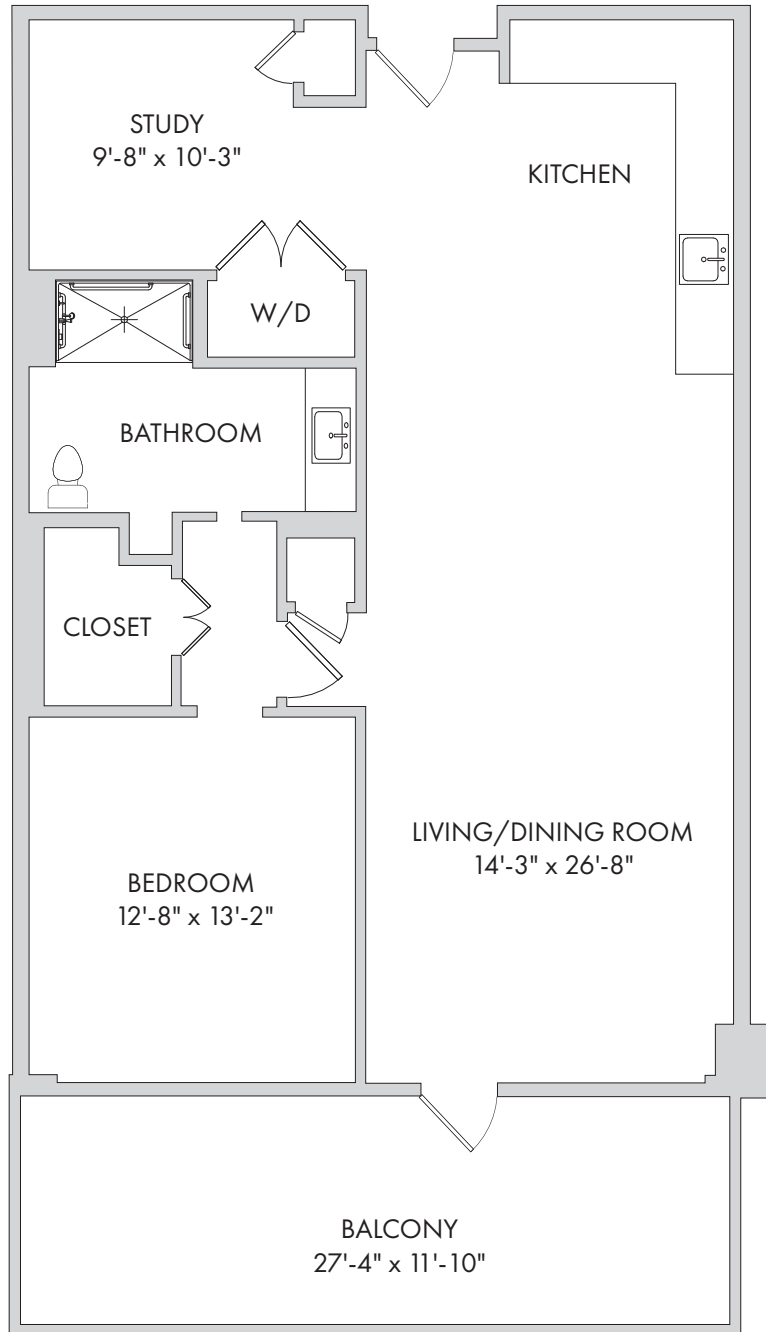

One Bedroom: River Birch

1170 Square Feet

Senior Living

1245 W. 18th Street, Houston, TX 77008 | Tel: 346-341-0002 | watermarkcommunities.com

A WATERMARK ÉLAN RETIREMENT COMMUNITY®

Floor plans are not to scale and are shown for comparative purposes only. Actual apartment floor plans may have minor variations.