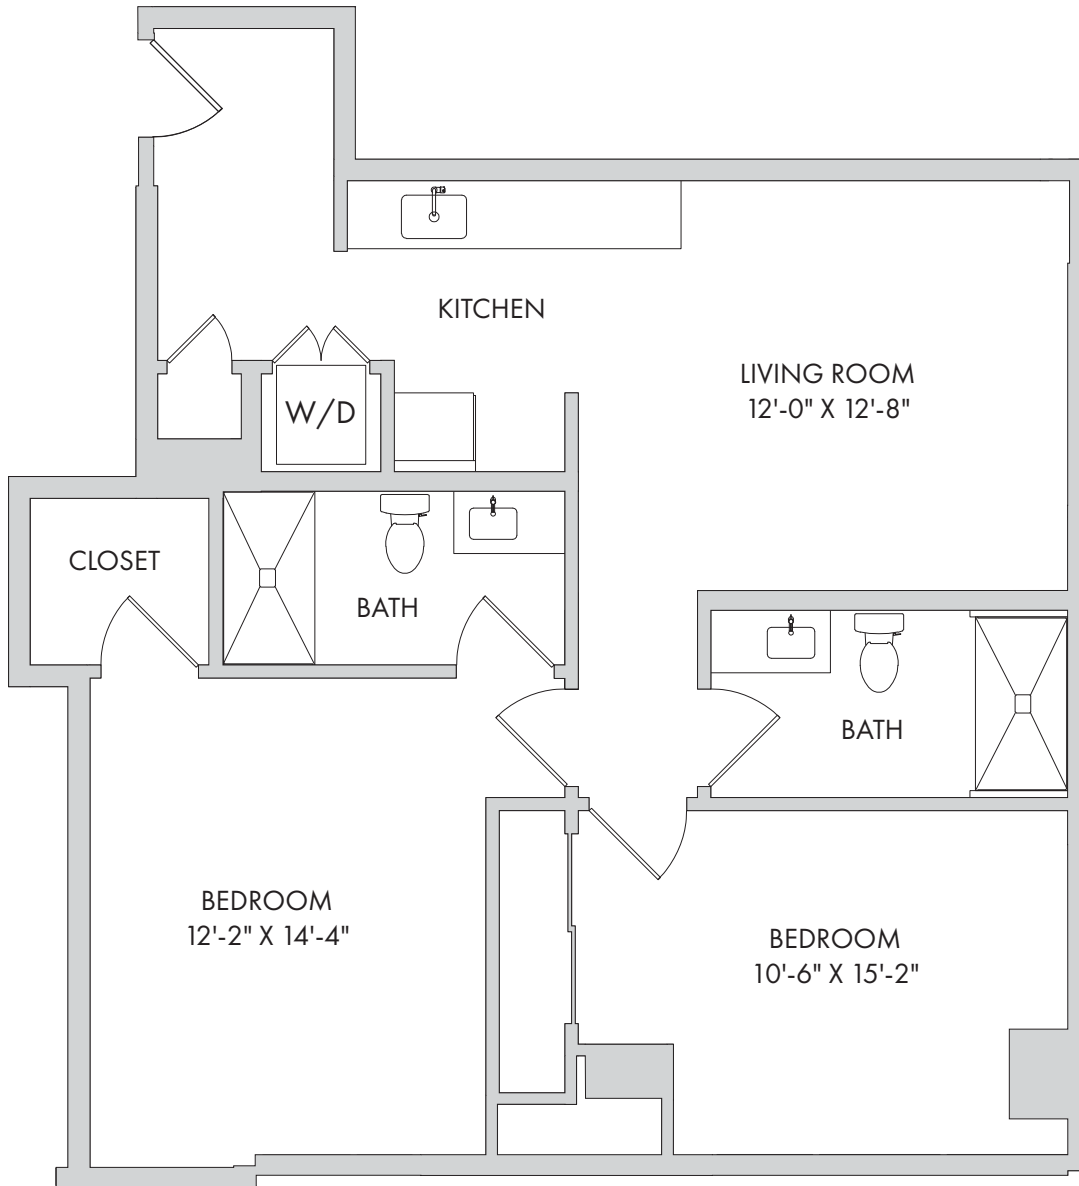

## One Bedroom: River Birch

1170 Square Feet

## Senior Living

1245 W. 18th Street, Houston, TX 77008 | Tel: 346-341-0002 | watermarkcommunities.com

A WATERMARK ÉLAN RETIREMENT COMMUNITY®

*Floor plans are not to scale and are shown for comparative purposes only. Actual apartment floor plans may have minor variations.*

**Two Bedroom: Barberry**  
983 Square Feet

**Senior Living**

1245 W. 18th Street, Houston, TX 77008 | Tel: 346-341-0002 | watermarkcommunities.com

A WATERMARK ÉLAN RETIREMENT COMMUNITY®

*Floor plans are not to scale and are shown for comparative purposes only. Actual apartment floor plans may have minor variations.*

**Two Bedroom: Bigtooth Maple**  
1097 Square Feet

**Senior Living**

1245 W. 18th Street, Houston, TX 77008 | Tel: 346-341-0002 | watermarkcommunities.com

A WATERMARK ÉLAN RETIREMENT COMMUNITY®

*Floor plans are not to scale and are shown for comparative purposes only. Actual apartment floor plans may have minor variations.*