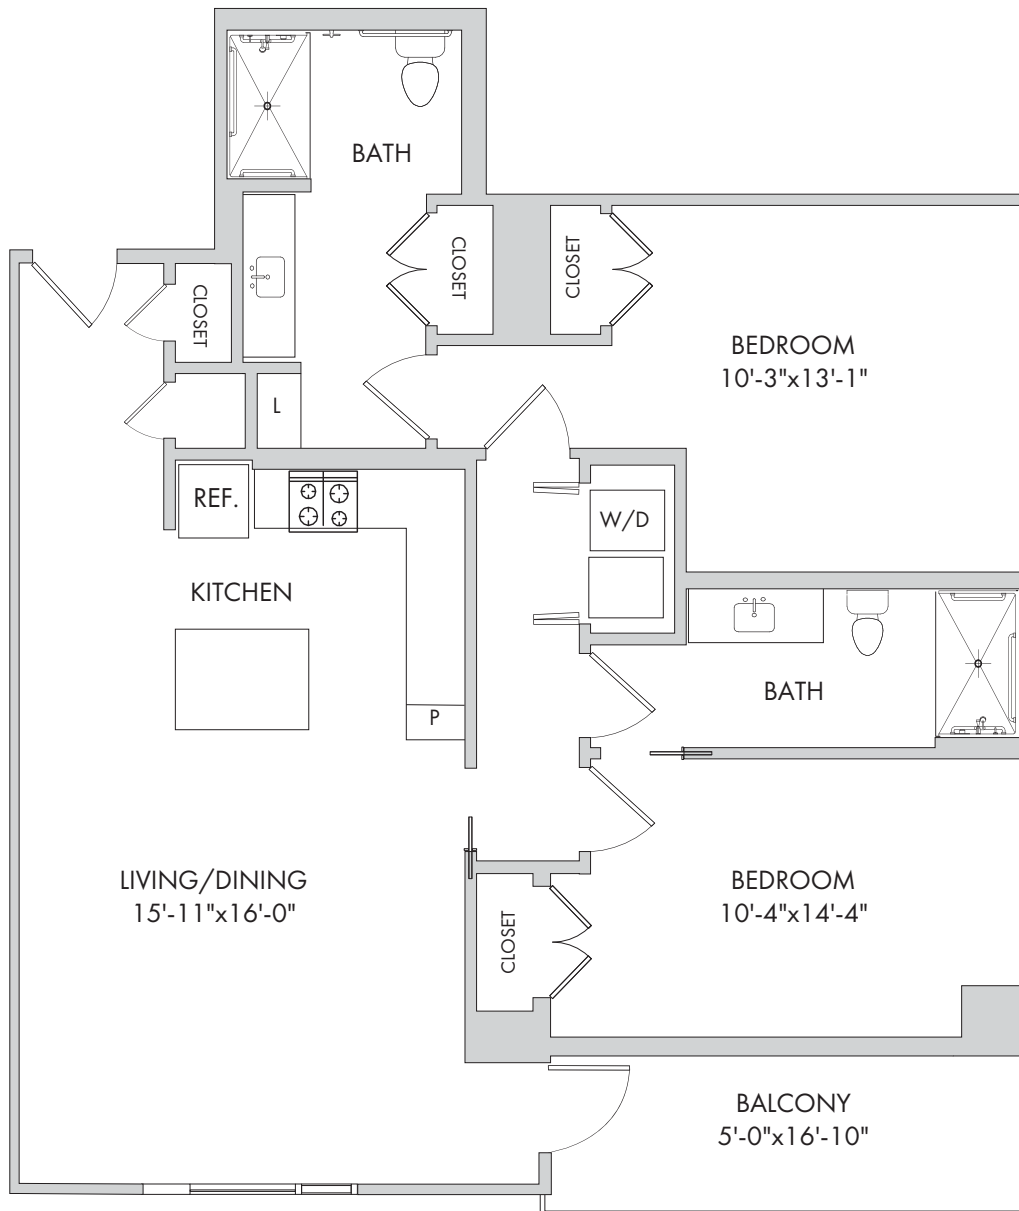

**Two Bedroom: Sweetgum**  
 1132 Square Feet

**Senior Living**

1245 W. 18th Street, Houston, TX 77008 | Tel: 346-341-0002 | watermarkcommunities.com

A WATERMARK ÉLAN RETIREMENT COMMUNITY®

*Floor plans are not to scale and are shown for comparative purposes only. Actual apartment floor plans may have minor variations.*

**Two Bedroom: Desert Willow**  
1205 Square Feet

**Senior Living**

1245 W. 18th Street, Houston, TX 77008 | Tel: 346-341-0002 | [watermarkcommunities.com](http://watermarkcommunities.com)

A WATERMARK ÉLAN RETIREMENT COMMUNITY®

*Floor plans are not to scale and are shown for comparative purposes only. Actual apartment floor plans may have minor variations.*

**Two Bedroom: Sycamore**  
1267 Square Feet

**Senior Living**

1245 W. 18th Street, Houston, TX 77008 | Tel: 346-341-0002 | watermarkcommunities.com

A WATERMARK ÉLAN RETIREMENT COMMUNITY®

*Floor plans are not to scale and are shown for comparative purposes only. Actual apartment floor plans may have minor variations.*

**Two Bedroom: Water Oak**  
1375 Square Feet