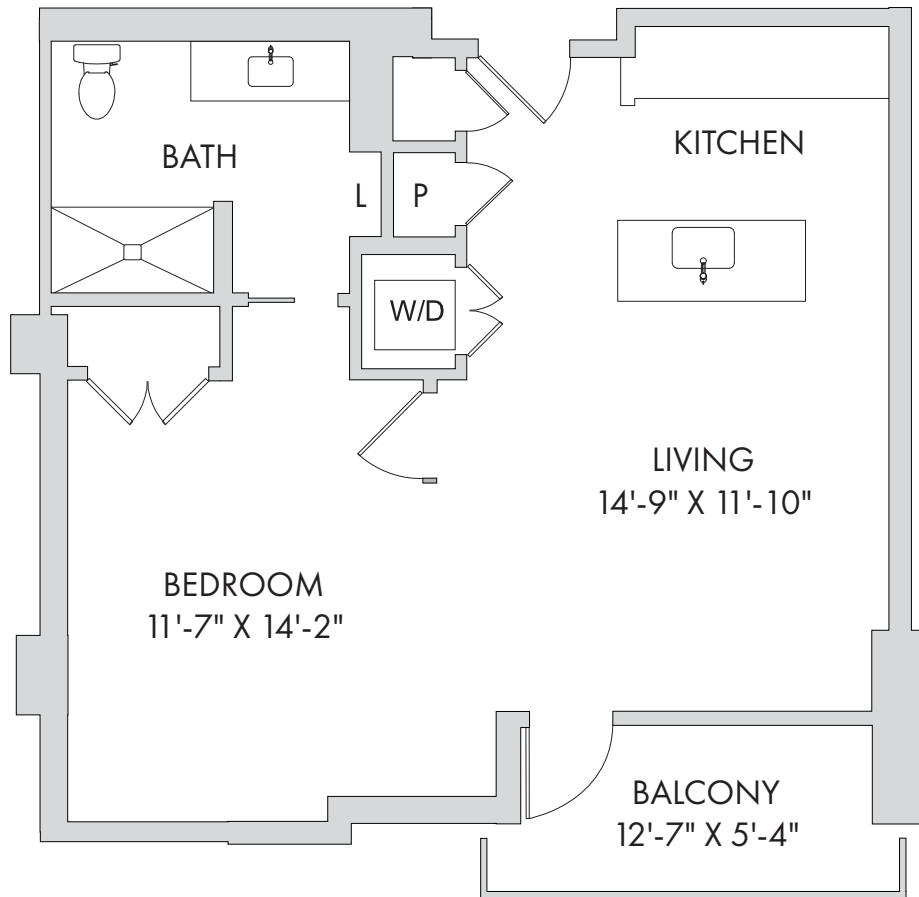

**Studio: Boxwood**  
506 Square Feet

**Senior Living**

1245 W. 18th Street, Houston, TX 77008 | Tel: 346-341-0002 | watermarkcommunities.com

A WATERMARK ÉLAN RETIREMENT COMMUNITY®

*Floor plans are not to scale and are shown for comparative purposes only. Actual apartment floor plans may have minor variations.*

**One Bedroom: Camelia**  
679 Square Feet

**Senior Living**

1245 W. 18th Street, Houston, TX 77008 | Tel: 346-341-0002 | watermarkcommunities.com

A WATERMARK ÉLAN RETIREMENT COMMUNITY®

*Floor plans are not to scale and are shown for comparative purposes only. Actual apartment floor plans may have minor variations.*

**One Bedroom: Bur Oak**

699 Square Feet

**Senior Living**

**One Bedroom: Crape Myrtle**

726 Square Feet

**Senior Living**

1245 W. 18th Street, Houston, TX 77008 | Tel: 346-341-0002 | watermarkcommunities.com

A WATERMARK ÉLAN RETIREMENT COMMUNITY®

*Floor plans are not to scale and are shown for comparative purposes only. Actual apartment floor plans may have minor variations.*

**One Bedroom: Hydrangea**

779 Square Feet