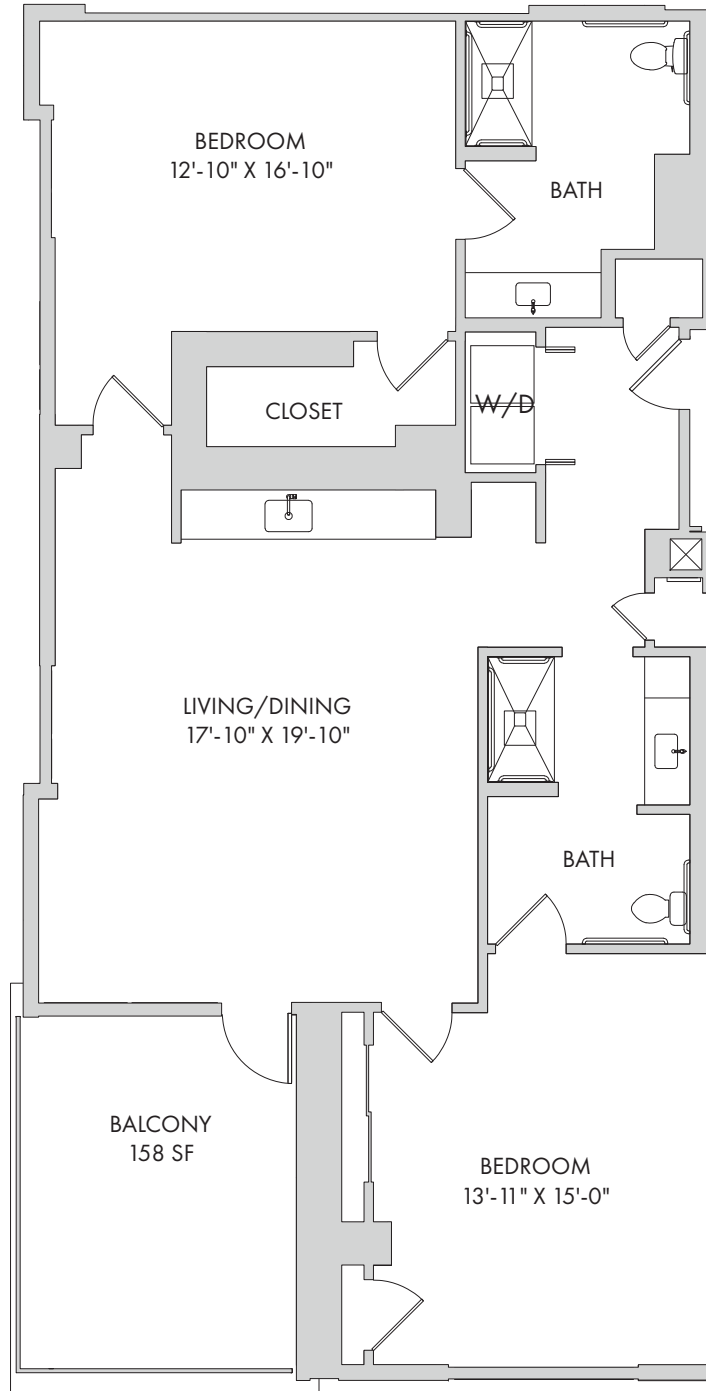

A WATERMARK ÉLAN RETIREMENT COMMUNITY®

*Floor plans are not to scale and are shown for comparative purposes only. Actual apartment floor plans may have minor variations.*

**Two Bedroom: Water Oak**  
1375 Square Feet

**Two Bedroom: Longleaf Pine**  
1470 Square Feet

**Senior Living**

1245 W. 18th Street, Houston, TX 77008 | Tel: 346-341-0002 | watermarkcommunities.com

A WATERMARK ÉLAN RETIREMENT COMMUNITY®

*Floor plans are not to scale and are shown for comparative purposes only. Actual apartment floor plans may have minor variations.*

**Two Bedroom: Possumhaw**  
1492 Square Feet

**Senior Living**

1245 W. 18th Street, Houston, TX 77008 | Tel: 346-341-0002 | watermarkcommunities.com

A WATERMARK ÉLAN RETIREMENT COMMUNITY®

*Floor plans are not to scale and are shown for comparative purposes only. Actual apartment floor plans may have minor variations.*