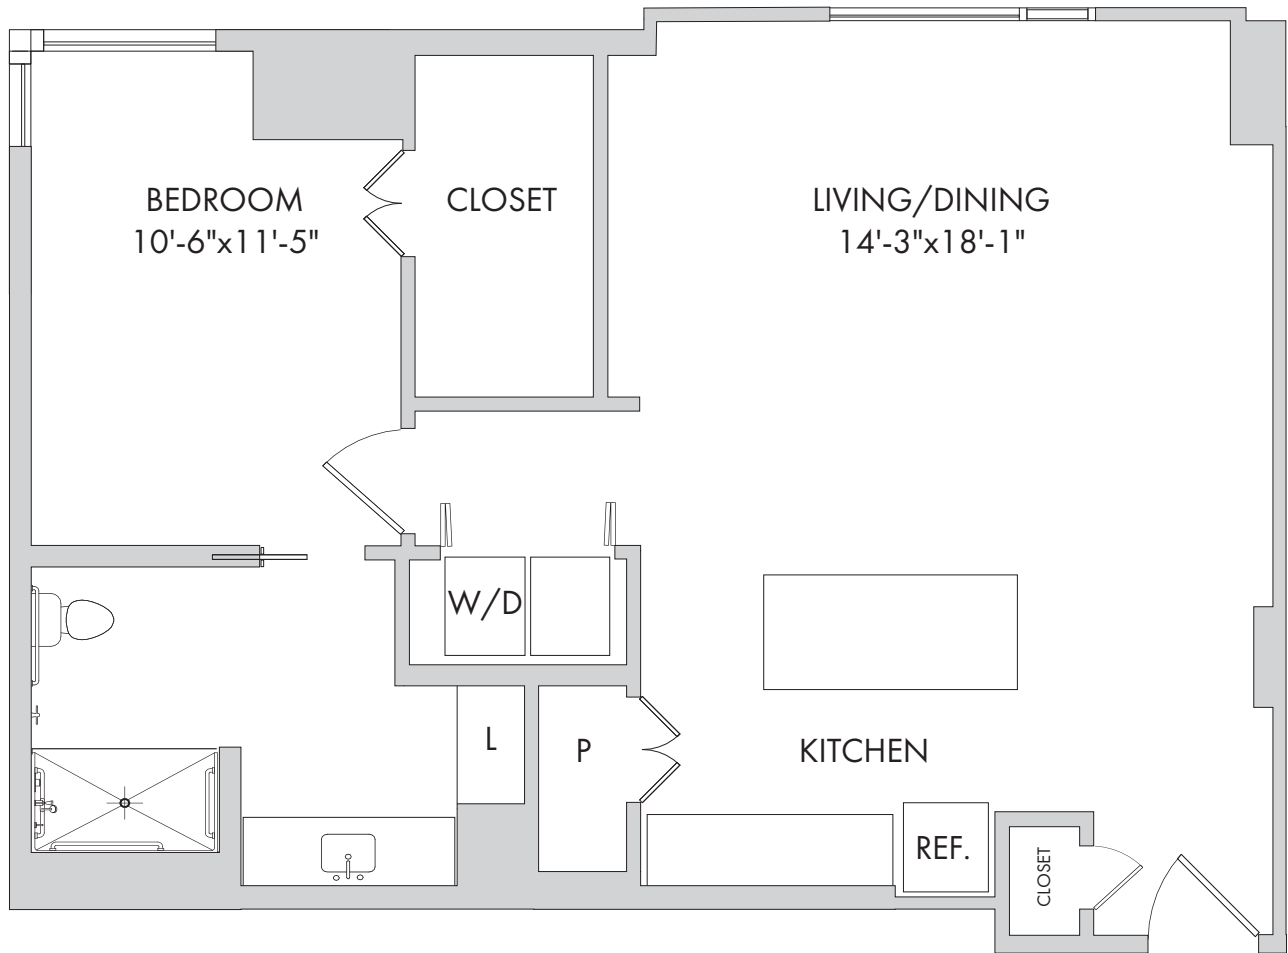

One Bedroom: Texas Sage
1054 Square Feet

Senior Living

1245 W. 18th Street, Houston, TX 77008 | Tel: 346-341-0002 | watermarkcommunities.com

A WATERMARK ÉLAN RETIREMENT COMMUNITY®

Floor plans are not to scale and are shown for comparative purposes only. Actual apartment floor plans may have minor variations.