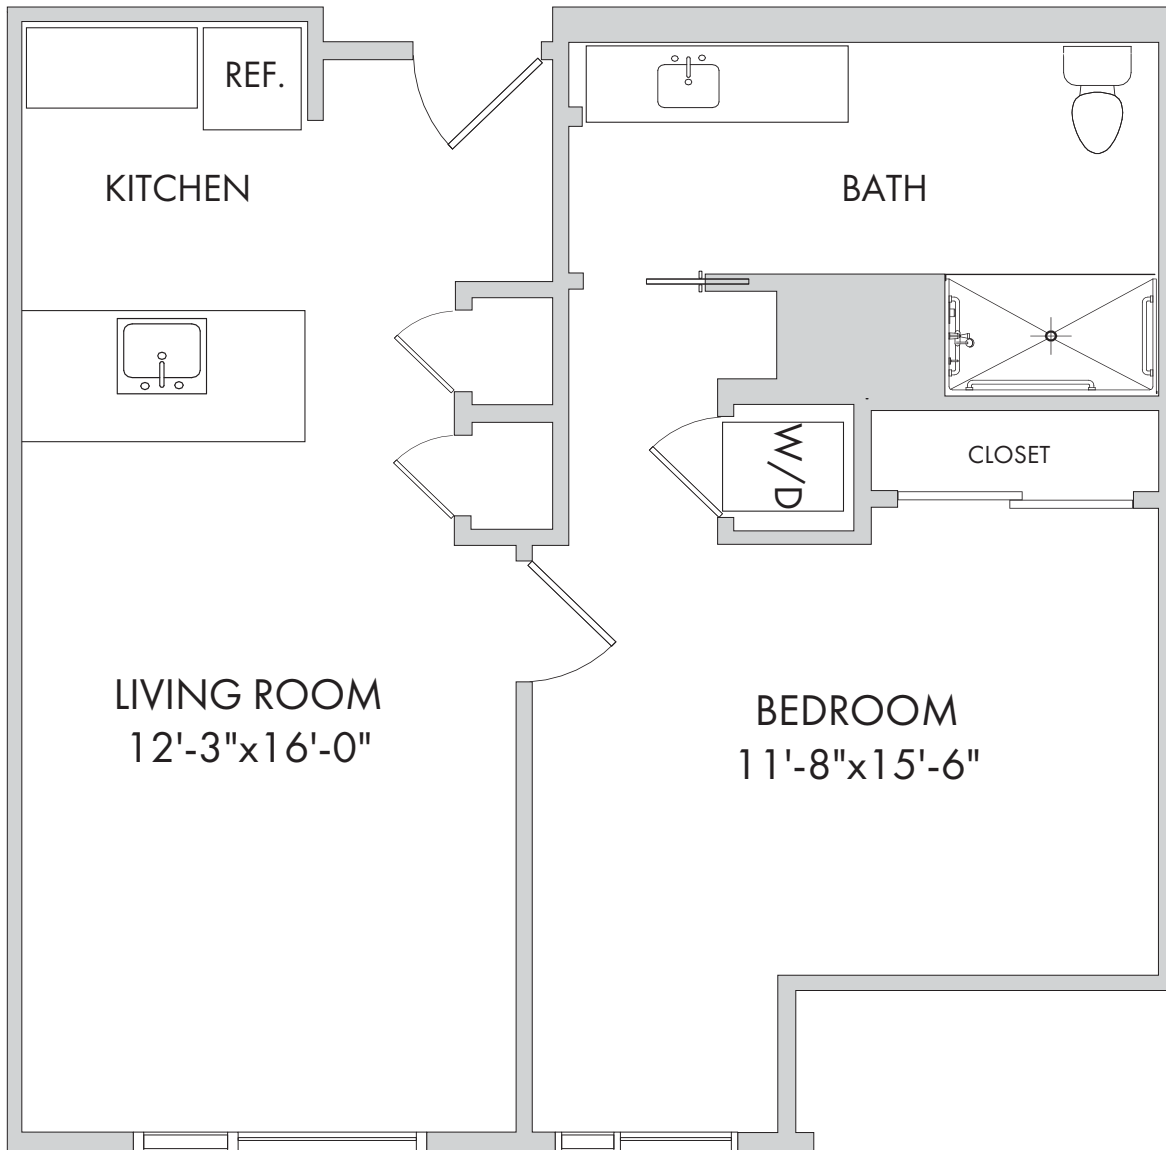

One Bedroom: Hydrangea

779 Square Feet

Senior Living

1245 W. 18th Street, Houston, TX 77008 | Tel: 346-341-0002 | watermarkcommunities.com

A WATERMARK ÉLAN RETIREMENT COMMUNITY®

Floor plans are not to scale and are shown for comparative purposes only. Actual apartment floor plans may have minor variations.