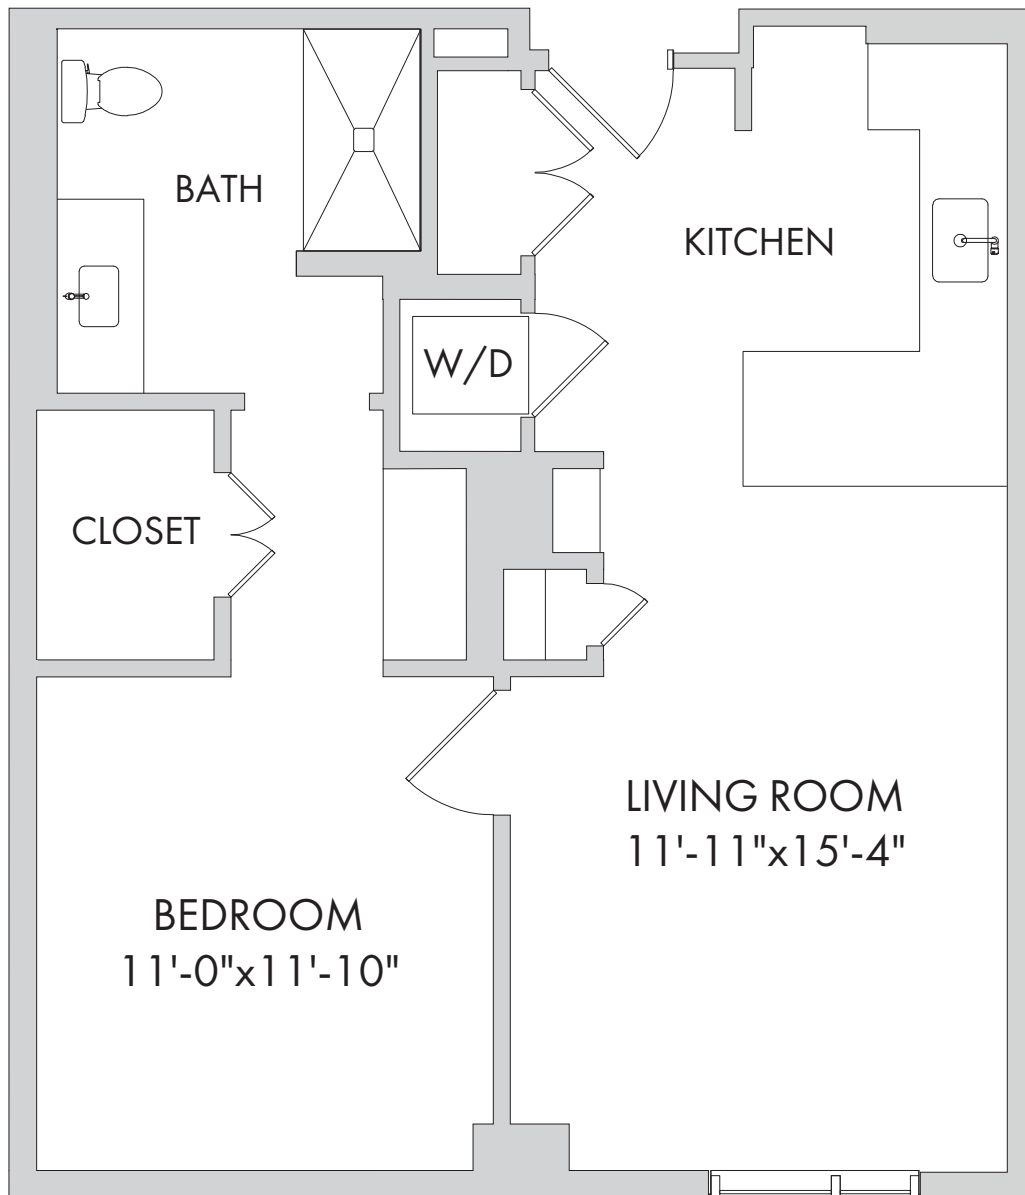

## One Bedroom: Dogwood

812 Square Feet

**One Bedroom: Mountain Laurel**  
869 Square Feet

**Senior Living**

1245 W. 18th Street, Houston, TX 77008 | Tel: 346-341-0002 | watermarkcommunities.com

A WATERMARK ÉLAN RETIREMENT COMMUNITY®

*Floor plans are not to scale and are shown for comparative purposes only. Actual apartment floor plans may have minor variations.*

**One Bedroom: Pinyon Pine**

908 Square Feet

**Senior Living**

1245 W. 18th Street, Houston, TX 77008 | Tel: 346-341-0002 | watermarkcommunities.com

A WATERMARK ÉLAN RETIREMENT COMMUNITY®

*Floor plans are not to scale and are shown for comparative purposes only. Actual apartment floor plans may have minor variations.*