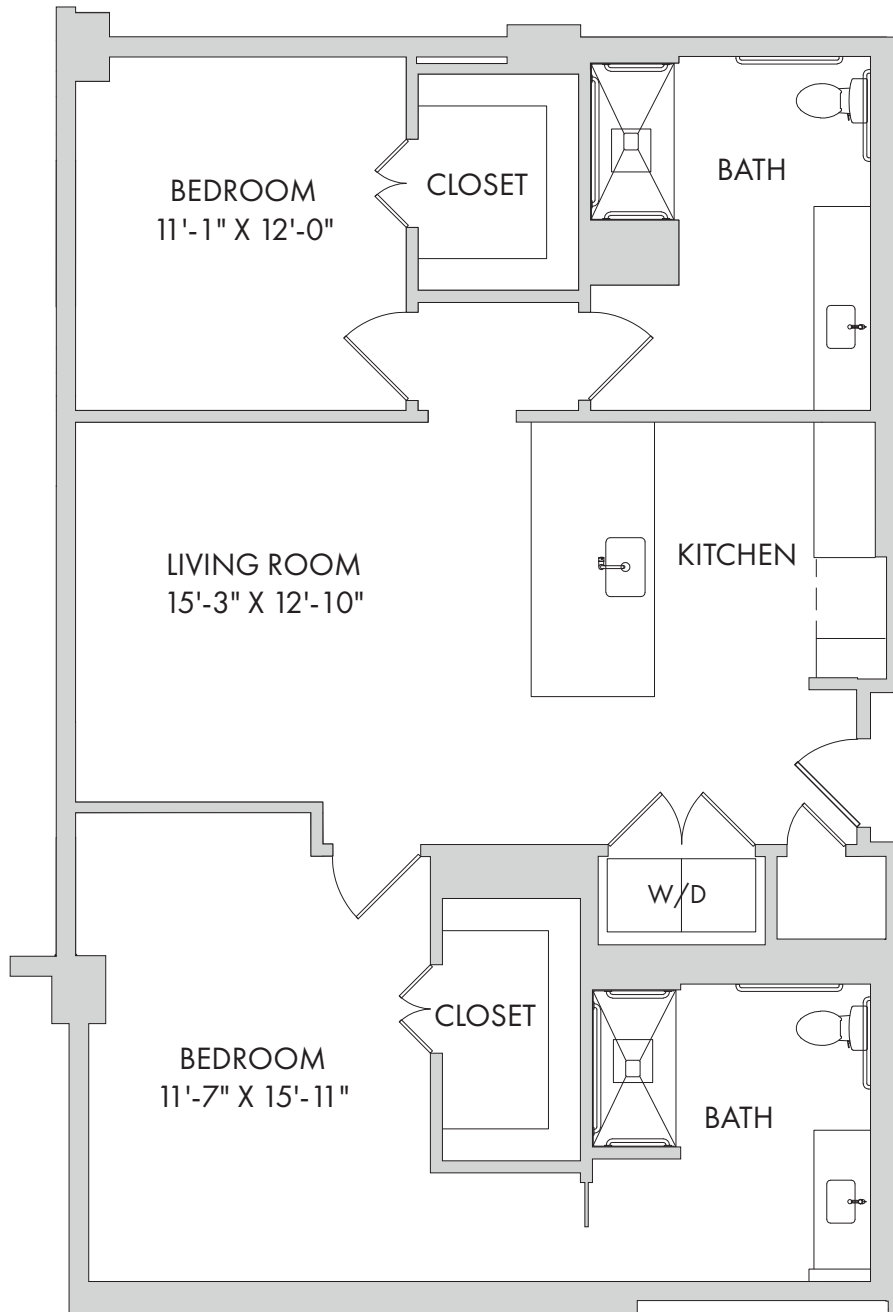

**Two Bedroom: Bigtooth Maple**  
1097 Square Feet

**Senior Living**

1245 W. 18th Street, Houston, TX 77008 | Tel: 346-341-0002 | watermarkcommunities.com

A WATERMARK ÉLAN RETIREMENT COMMUNITY®

*Floor plans are not to scale and are shown for comparative purposes only. Actual apartment floor plans may have minor variations.*

**Two Bedroom: Sweetgum**  
 1132 Square Feet

**Senior Living**

1245 W. 18th Street, Houston, TX 77008 | Tel: 346-341-0002 | watermarkcommunities.com

A WATERMARK ÉLAN RETIREMENT COMMUNITY®

*Floor plans are not to scale and are shown for comparative purposes only. Actual apartment floor plans may have minor variations.*

**Two Bedroom: Desert Willow**  
1205 Square Feet

**Senior Living**

1245 W. 18th Street, Houston, TX 77008 | Tel: 346-341-0002 | [watermarkcommunities.com](http://watermarkcommunities.com)

A WATERMARK ÉLAN RETIREMENT COMMUNITY®

*Floor plans are not to scale and are shown for comparative purposes only. Actual apartment floor plans may have minor variations.*

**Two Bedroom: Sycamore**  
1267 Square Feet

**Senior Living**

1245 W. 18th Street, Houston, TX 77008 | Tel: 346-341-0002 | watermarkcommunities.com