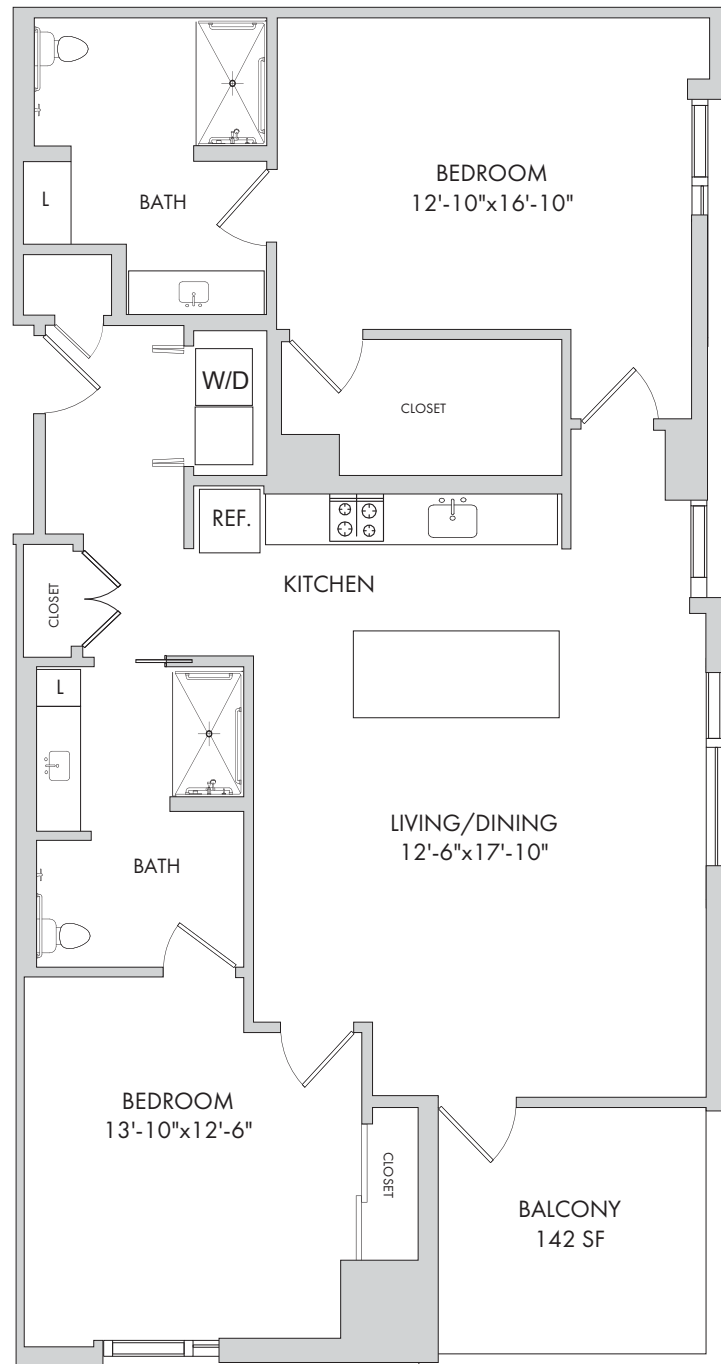

A WATERMARK ÉLAN RETIREMENT COMMUNITY®

*Floor plans are not to scale and are shown for comparative purposes only. Actual apartment floor plans may have minor variations.*

**Two Bedroom: Water Oak**  
1375 Square Feet

**Two Bedroom: Longleaf Pine**  
1470 Square Feet

**Senior Living**

1245 W. 18th Street, Houston, TX 77008 | Tel: 346-341-0002 | watermarkcommunities.com

A WATERMARK ÉLAN RETIREMENT COMMUNITY®

*Floor plans are not to scale and are shown for comparative purposes only. Actual apartment floor plans may have minor variations.*