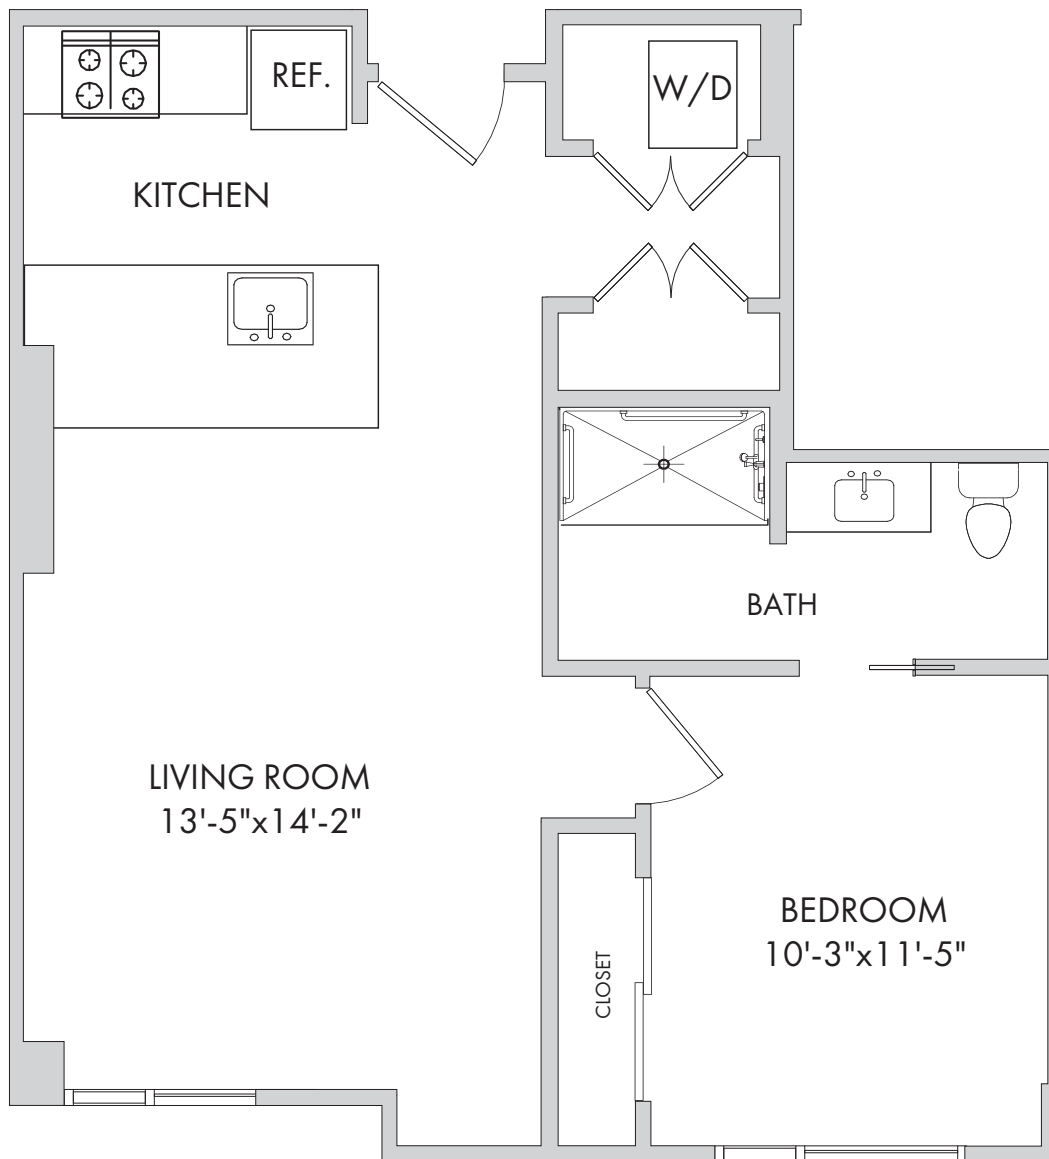

One Bedroom: Dogwood

812 Square Feet

Senior Living

1245 W. 18th Street, Houston, TX 77008 | Tel: 346-341-0002 | watermarkcommunities.com

A WATERMARK ÉLAN RETIREMENT COMMUNITY®

Floor plans are not to scale and are shown for comparative purposes only. Actual apartment floor plans may have minor variations.