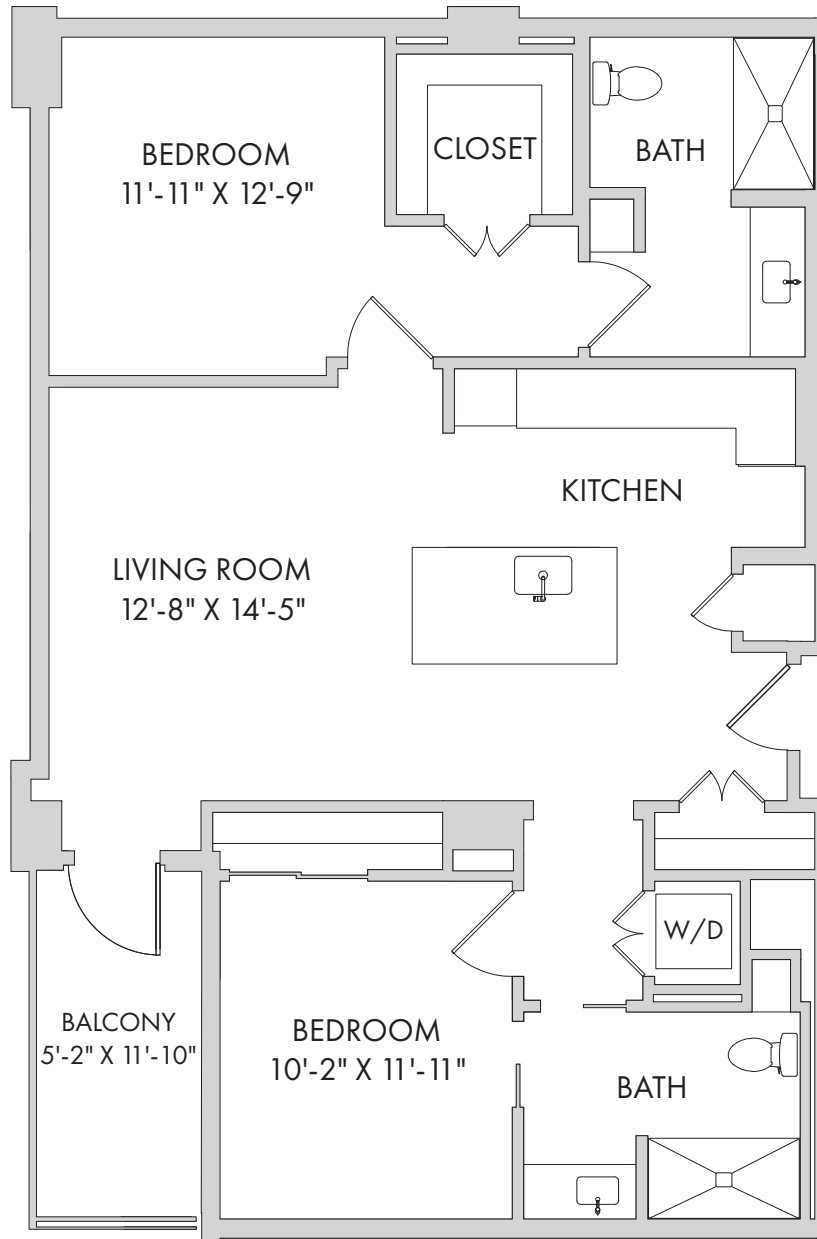

**Two Bedroom: Barberry**  
983 Square Feet

**Senior Living**

1245 W. 18th Street, Houston, TX 77008 | Tel: 346-341-0002 | watermarkcommunities.com

A WATERMARK ÉLAN RETIREMENT COMMUNITY®

*Floor plans are not to scale and are shown for comparative purposes only. Actual apartment floor plans may have minor variations.*

**Two Bedroom: Bigtooth Maple**  
1097 Square Feet

**Senior Living**

1245 W. 18th Street, Houston, TX 77008 | Tel: 346-341-0002 | watermarkcommunities.com

A WATERMARK ÉLAN RETIREMENT COMMUNITY®

*Floor plans are not to scale and are shown for comparative purposes only. Actual apartment floor plans may have minor variations.*

**Two Bedroom: Sweetgum**  
 1132 Square Feet

**Senior Living**

1245 W. 18th Street, Houston, TX 77008 | Tel: 346-341-0002 | watermarkcommunities.com

A WATERMARK ÉLAN RETIREMENT COMMUNITY®

*Floor plans are not to scale and are shown for comparative purposes only. Actual apartment floor plans may have minor variations.*