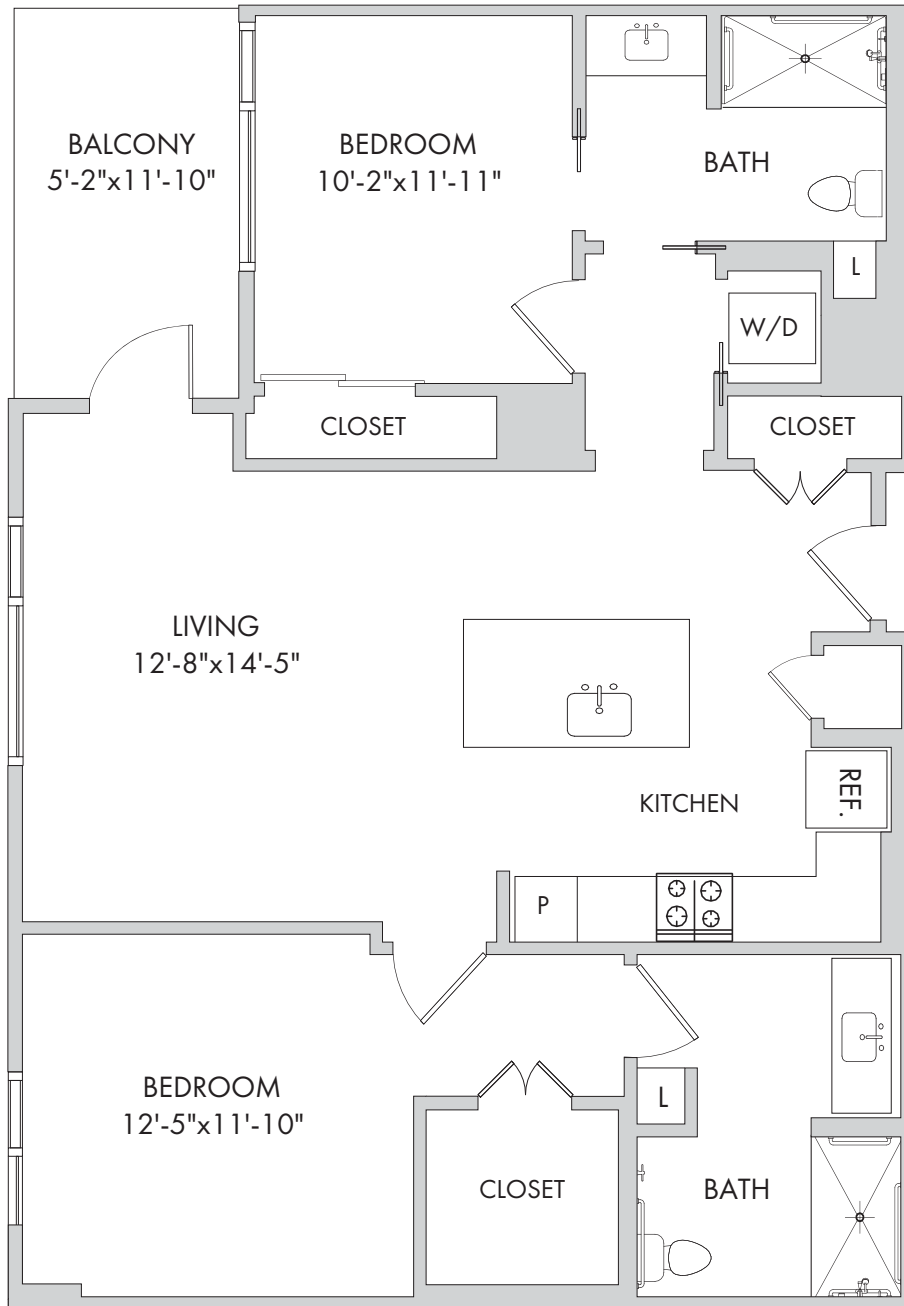

**Two Bedroom: Barberry**  
983 Square Feet

**Senior Living**

1245 W. 18th Street, Houston, TX 77008 | Tel: 346-341-0002 | watermarkcommunities.com

A WATERMARK ÉLAN RETIREMENT COMMUNITY®

*Floor plans are not to scale and are shown for comparative purposes only. Actual apartment floor plans may have minor variations.*

**Two Bedroom: Bigtooth Maple**  
1097 Square Feet

**Senior Living**

1245 W. 18th Street, Houston, TX 77008 | Tel: 346-341-0002 | watermarkcommunities.com

A WATERMARK ÉLAN RETIREMENT COMMUNITY®

*Floor plans are not to scale and are shown for comparative purposes only. Actual apartment floor plans may have minor variations.*

**Two Bedroom: Sweetgum**  
 1132 Square Feet

**Senior Living**

1245 W. 18th Street, Houston, TX 77008 | Tel: 346-341-0002 | watermarkcommunities.com

A WATERMARK ÉLAN RETIREMENT COMMUNITY®

*Floor plans are not to scale and are shown for comparative purposes only. Actual apartment floor plans may have minor variations.*