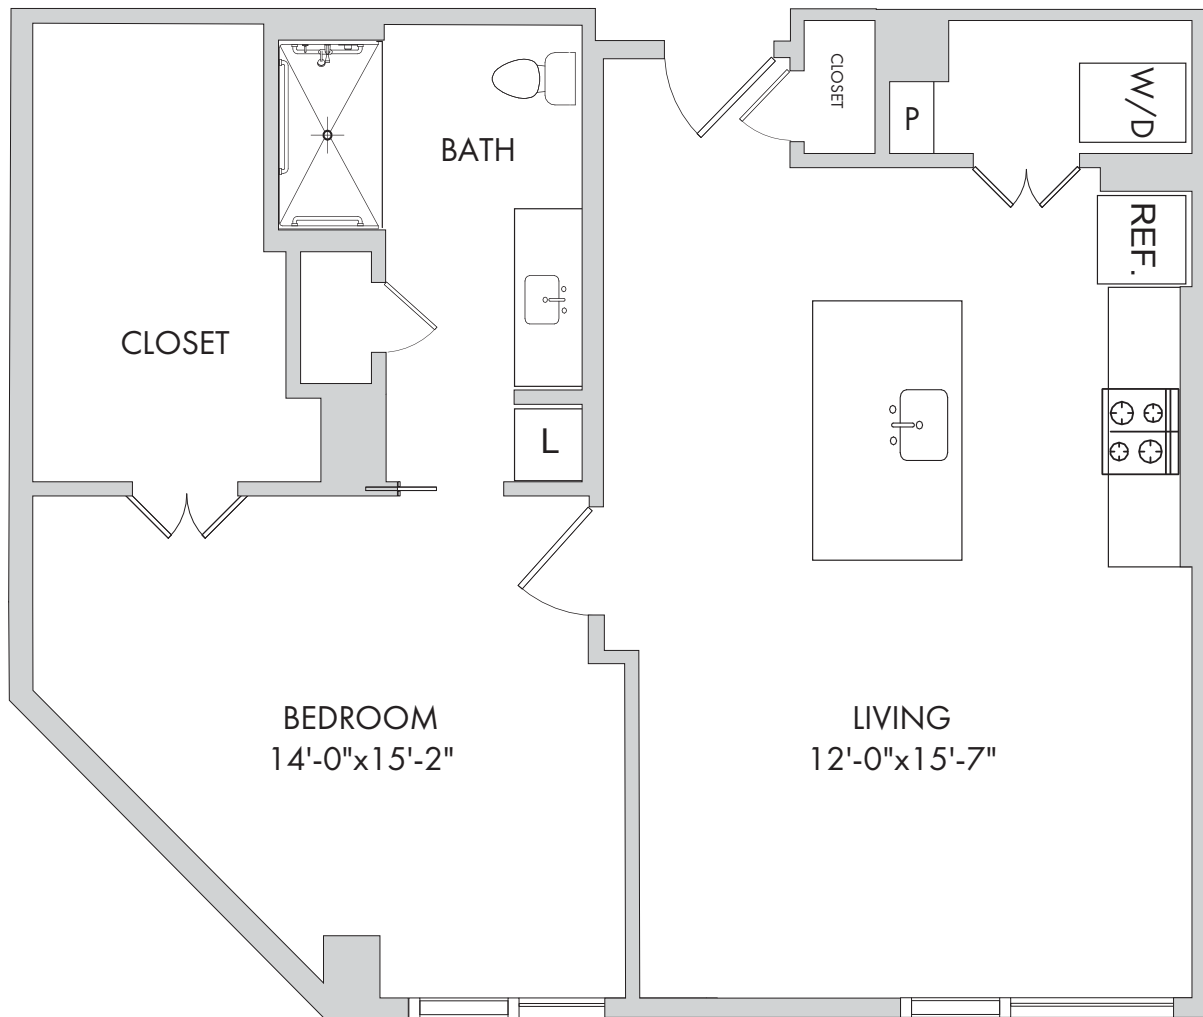

**One Bedroom: Mountain Laurel**  
869 Square Feet

**Senior Living**

1245 W. 18th Street, Houston, TX 77008 | Tel: 346-341-0002 | watermarkcommunities.com

A WATERMARK ÉLAN RETIREMENT COMMUNITY®

*Floor plans are not to scale and are shown for comparative purposes only. Actual apartment floor plans may have minor variations.*

**One Bedroom: Pinyon Pine**

908 Square Feet

**Senior Living**

1245 W. 18th Street, Houston, TX 77008 | Tel: 346-341-0002 | watermarkcommunities.com

A WATERMARK ÉLAN RETIREMENT COMMUNITY®

*Floor plans are not to scale and are shown for comparative purposes only. Actual apartment floor plans may have minor variations.*

**One Bedroom: Redbud**

966 Square Feet

**Senior Living**

1245 W. 18th Street, Houston, TX 77008 | Tel: 346-341-0002 | watermarkcommunities.com

A WATERMARK ÉLAN RETIREMENT COMMUNITY®

*Floor plans are not to scale and are shown for comparative purposes only. Actual apartment floor plans may have minor variations.*

**One Bedroom: Silverberry**  
1019 Square Feet

**Senior Living**

1245 W. 18th Street, Houston, TX 77008 | Tel: 346-341-0002 | watermarkcommunities.com

A WATERMARK ELAN RETIREMENT COMMUNITY®

*Floor plans are not to scale and are shown for comparative purposes only. Actual apartment floor plans may have minor variations.*