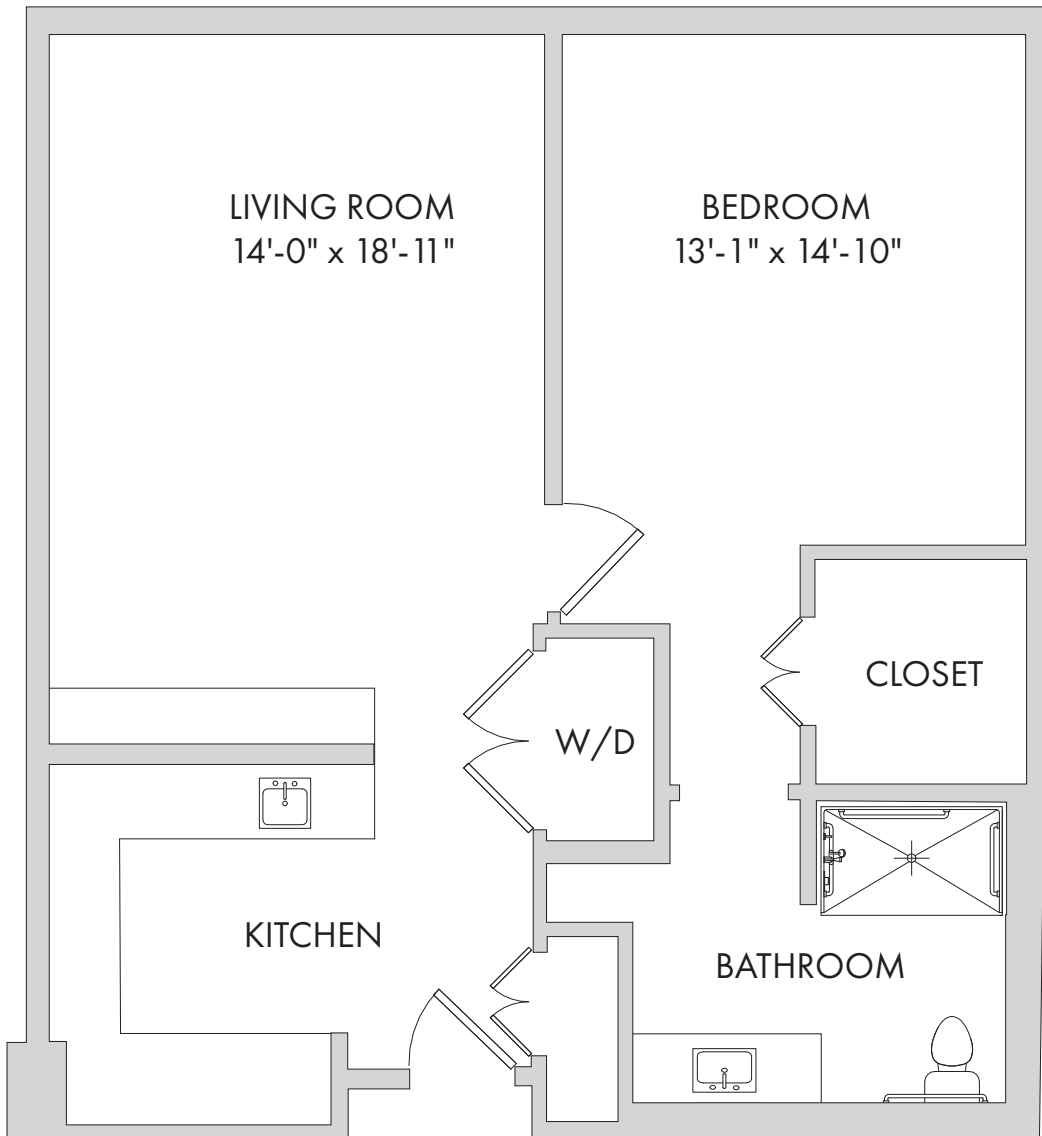

**One Bedroom: Mountain Laurel**  
869 Square Feet

**Senior Living**

1245 W. 18th Street, Houston, TX 77008 | Tel: 346-341-0002 | watermarkcommunities.com

A WATERMARK ÉLAN RETIREMENT COMMUNITY®

*Floor plans are not to scale and are shown for comparative purposes only. Actual apartment floor plans may have minor variations.*

**One Bedroom: Pinyon Pine**

908 Square Feet

**Senior Living**

1245 W. 18th Street, Houston, TX 77008 | Tel: 346-341-0002 | watermarkcommunities.com

A WATERMARK ÉLAN RETIREMENT COMMUNITY®

*Floor plans are not to scale and are shown for comparative purposes only. Actual apartment floor plans may have minor variations.*