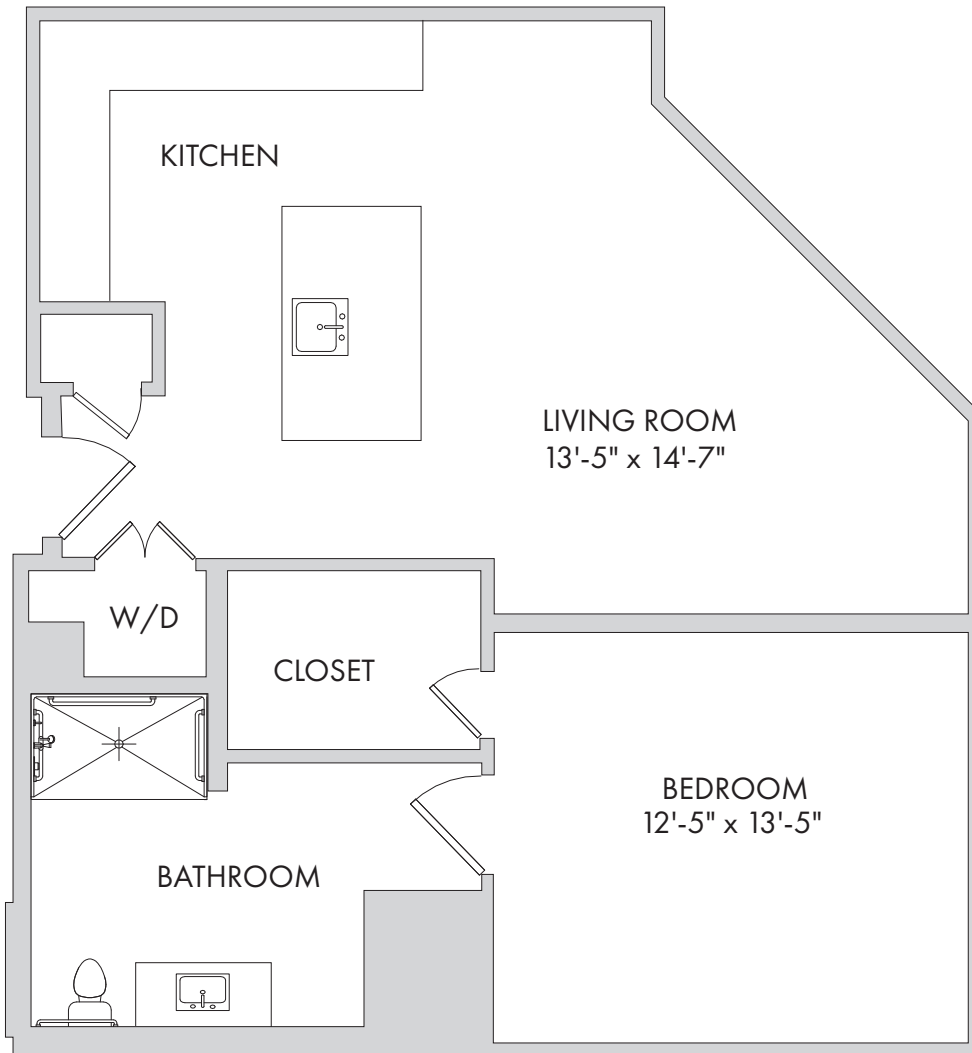

**Studio: Juniper**  
428 Square Feet

**Senior Living**

1245 W. 18th Street, Houston, TX 77008 | Tel: 346-341-0002 | watermarkcommunities.com

A WATERMARK ÉLAN RETIREMENT COMMUNITY®

*Floor plans are not to scale and are shown for comparative purposes only. Actual apartment floor plans may have minor variations.*

**Studio: Pecan**  
461 Square Feet

**Senior Living**

1245 W. 18th Street, Houston, TX 77008 | Tel: 346-341-0002 | watermarkcommunities.com

A WATERMARK ÉLAN RETIREMENT COMMUNITY®

*Floor plans are not to scale and are shown for comparative purposes only. Actual apartment floor plans may have minor variations.*

**Studio: Boxwood**  
506 Square Feet

**Senior Living**

1245 W. 18th Street, Houston, TX 77008 | Tel: 346-341-0002 | watermarkcommunities.com

A WATERMARK ÉLAN RETIREMENT COMMUNITY®

*Floor plans are not to scale and are shown for comparative purposes only. Actual apartment floor plans may have minor variations.*