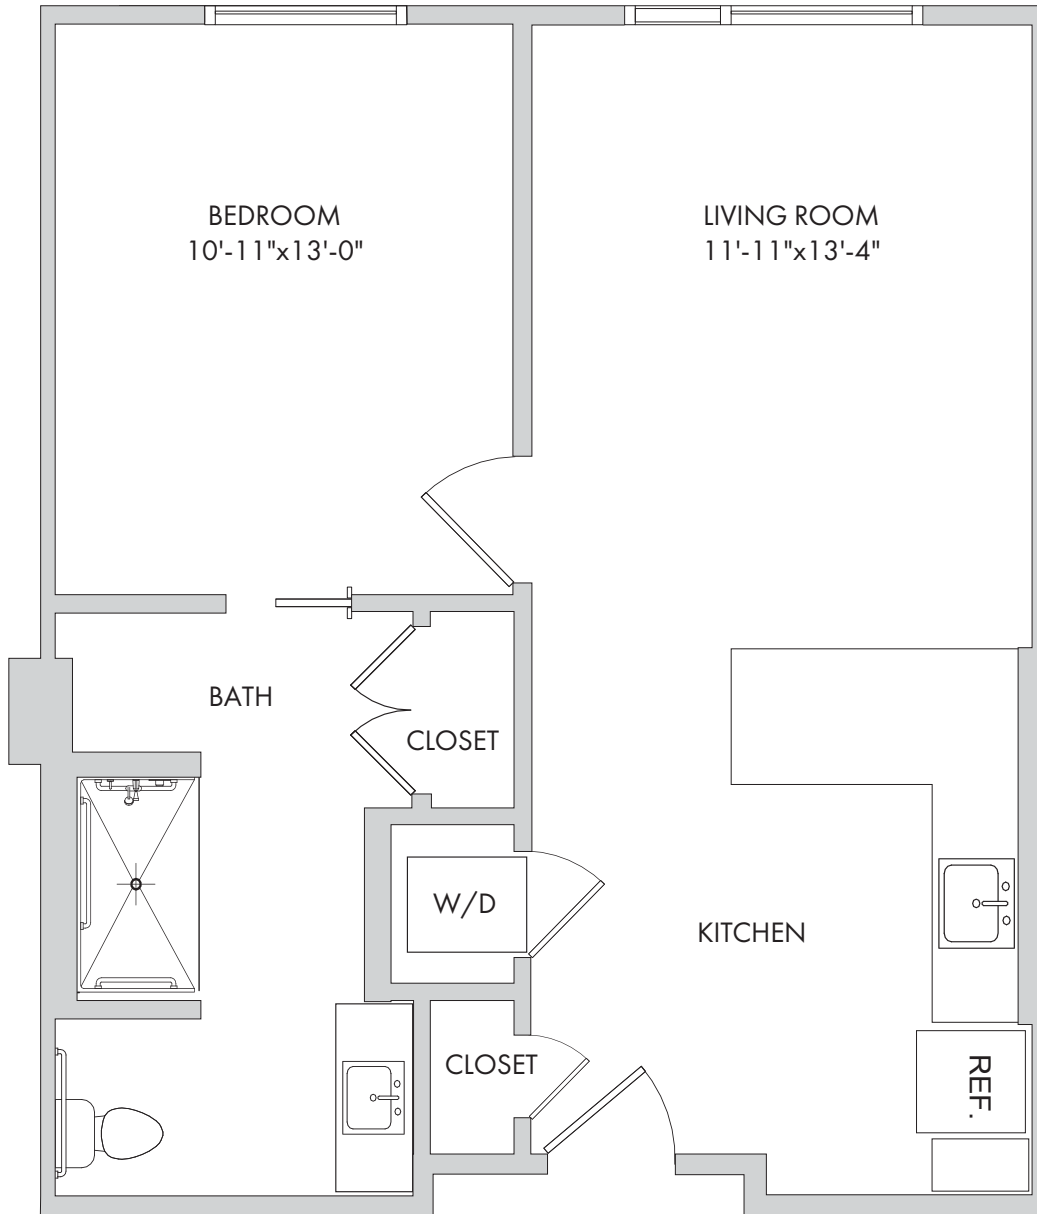

**Studio: Boxwood**  
506 Square Feet

**Senior Living**

1245 W. 18th Street, Houston, TX 77008 | Tel: 346-341-0002 | watermarkcommunities.com

A WATERMARK ÉLAN RETIREMENT COMMUNITY®

*Floor plans are not to scale and are shown for comparative purposes only. Actual apartment floor plans may have minor variations.*

**One Bedroom: Camelia**  
679 Square Feet

**Senior Living**

1245 W. 18th Street, Houston, TX 77008 | Tel: 346-341-0002 | watermarkcommunities.com

A WATERMARK ÉLAN RETIREMENT COMMUNITY®

*Floor plans are not to scale and are shown for comparative purposes only. Actual apartment floor plans may have minor variations.*

**One Bedroom: Bur Oak**

699 Square Feet

**Senior Living**

**One Bedroom: Crape Myrtle**

726 Square Feet

**Senior Living**

1245 W. 18th Street, Houston, TX 77008 | Tel: 346-341-0002 | watermarkcommunities.com