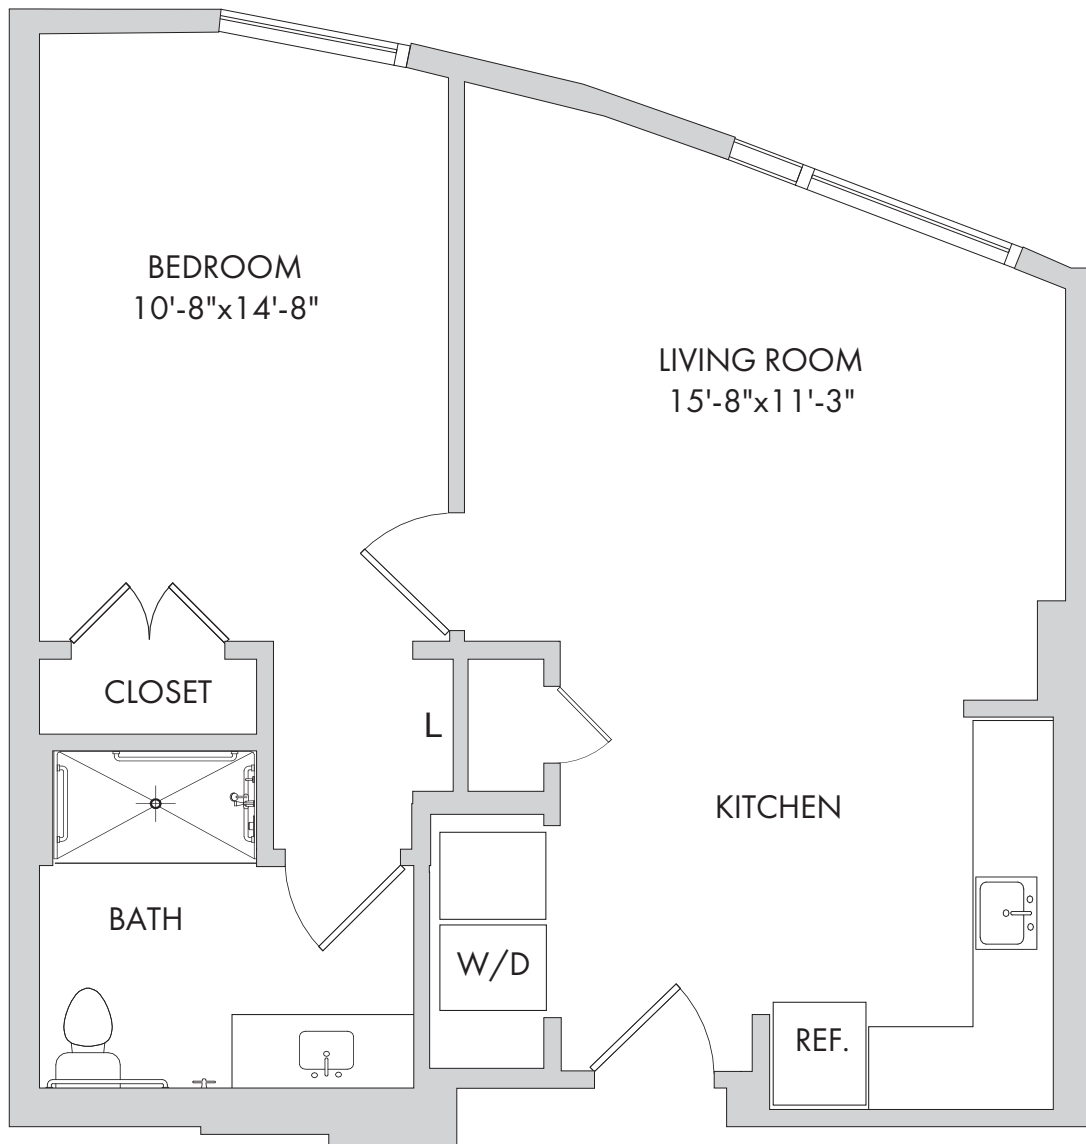

**One Bedroom: Camelia**  
679 Square Feet

**Senior Living**

1245 W. 18th Street, Houston, TX 77008 | Tel: 346-341-0002 | watermarkcommunities.com

A WATERMARK ÉLAN RETIREMENT COMMUNITY®

*Floor plans are not to scale and are shown for comparative purposes only. Actual apartment floor plans may have minor variations.*

**One Bedroom: Bur Oak**

699 Square Feet

**Senior Living**

**One Bedroom: Crape Myrtle**

726 Square Feet

**Senior Living**

1245 W. 18th Street, Houston, TX 77008 | Tel: 346-341-0002 | watermarkcommunities.com

A WATERMARK ÉLAN RETIREMENT COMMUNITY®

*Floor plans are not to scale and are shown for comparative purposes only. Actual apartment floor plans may have minor variations.*

**One Bedroom: Hydrangea**

779 Square Feet

## One Bedroom: Dogwood

812 Square Feet