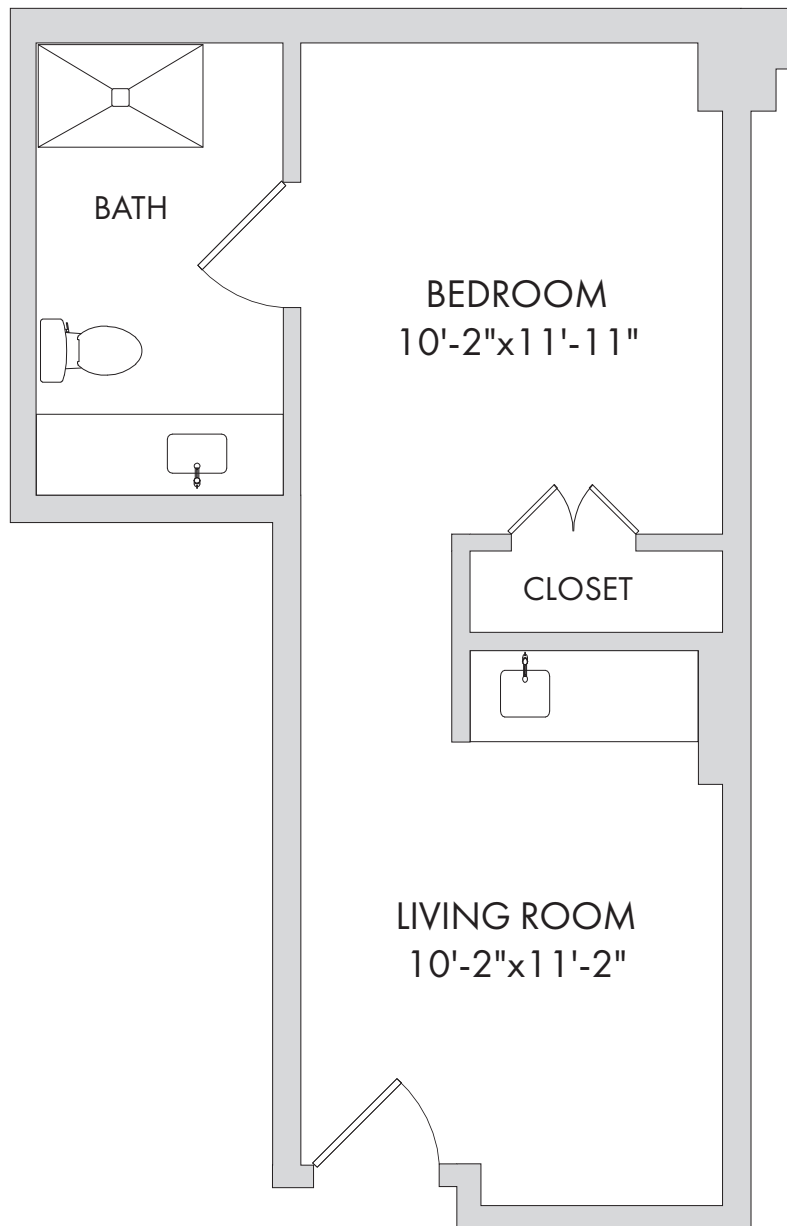

**Studio: Burford Holly**  
380 Square Feet

**Senior Living**

1245 W. 18th Street, Houston, TX 77008 | Tel: 346-341-0002 | watermarkcommunities.com

A WATERMARK ÉLAN RETIREMENT COMMUNITY®

*Floor plans are not to scale and are shown for comparative purposes only. Actual apartment floor plans may have minor variations.*