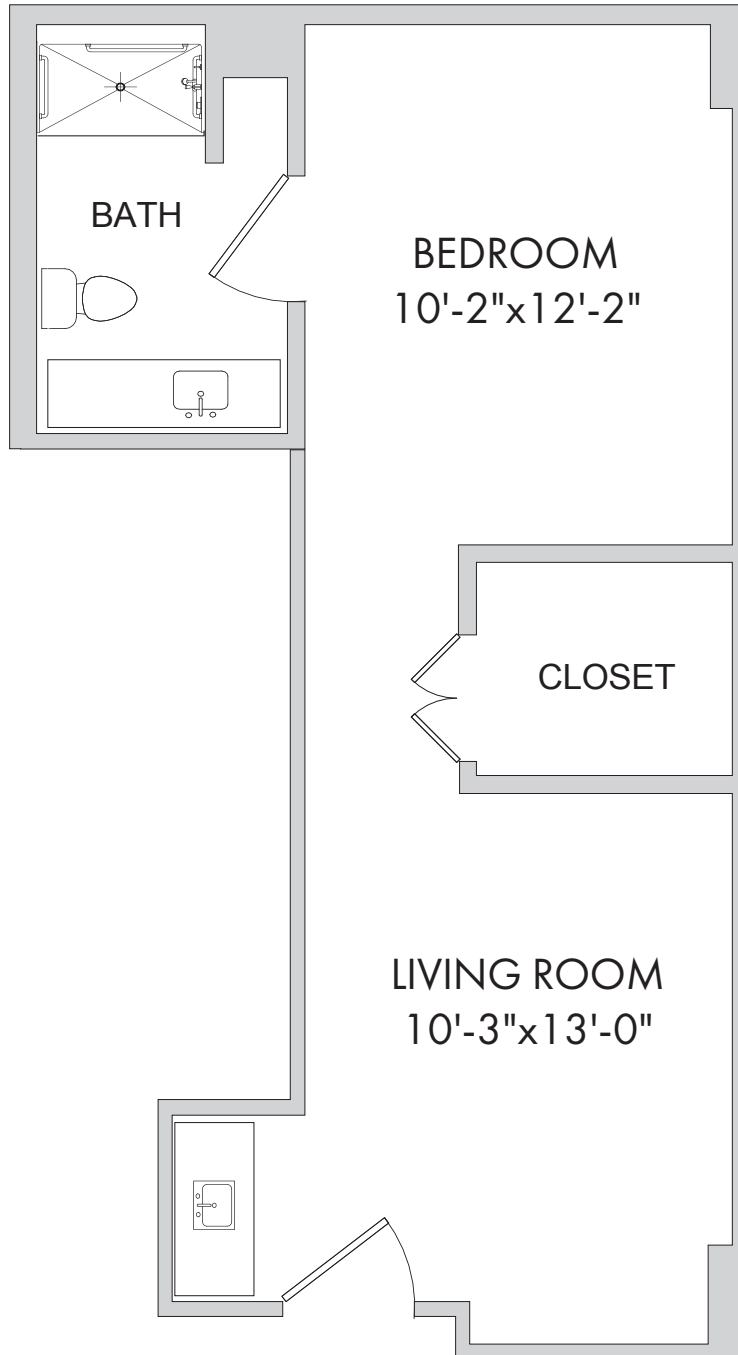

Studio: Juniper
428 Square Feet

Senior Living

1245 W. 18th Street, Houston, TX 77008 | Tel: 346-341-0002 | watermarkcommunities.com

A WATERMARK ÉLAN RETIREMENT COMMUNITY®

Floor plans are not to scale and are shown for comparative purposes only. Actual apartment floor plans may have minor variations.