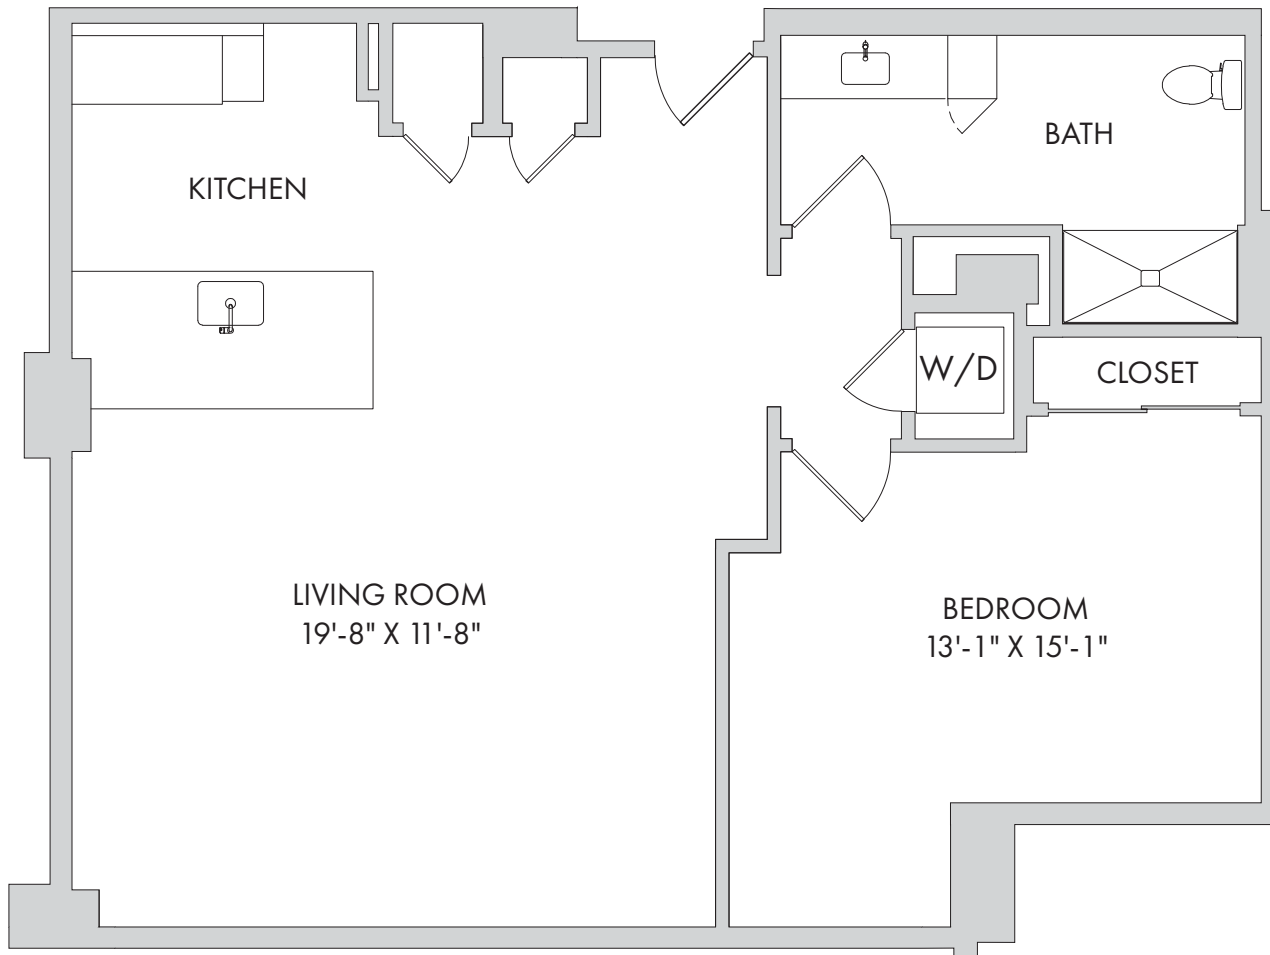

**One Bedroom: Pinyon Pine**

908 Square Feet

**Senior Living**

1245 W. 18th Street, Houston, TX 77008 | Tel: 346-341-0002 | watermarkcommunities.com

A WATERMARK ÉLAN RETIREMENT COMMUNITY®

*Floor plans are not to scale and are shown for comparative purposes only. Actual apartment floor plans may have minor variations.*

**One Bedroom: Redbud**

966 Square Feet

**Senior Living**

1245 W. 18th Street, Houston, TX 77008 | Tel: 346-341-0002 | watermarkcommunities.com

A WATERMARK ÉLAN RETIREMENT COMMUNITY®

*Floor plans are not to scale and are shown for comparative purposes only. Actual apartment floor plans may have minor variations.*

**One Bedroom: Silverberry**  
1019 Square Feet

**Senior Living**

1245 W. 18th Street, Houston, TX 77008 | Tel: 346-341-0002 | watermarkcommunities.com

A WATERMARK ELAN RETIREMENT COMMUNITY®

*Floor plans are not to scale and are shown for comparative purposes only. Actual apartment floor plans may have minor variations.*