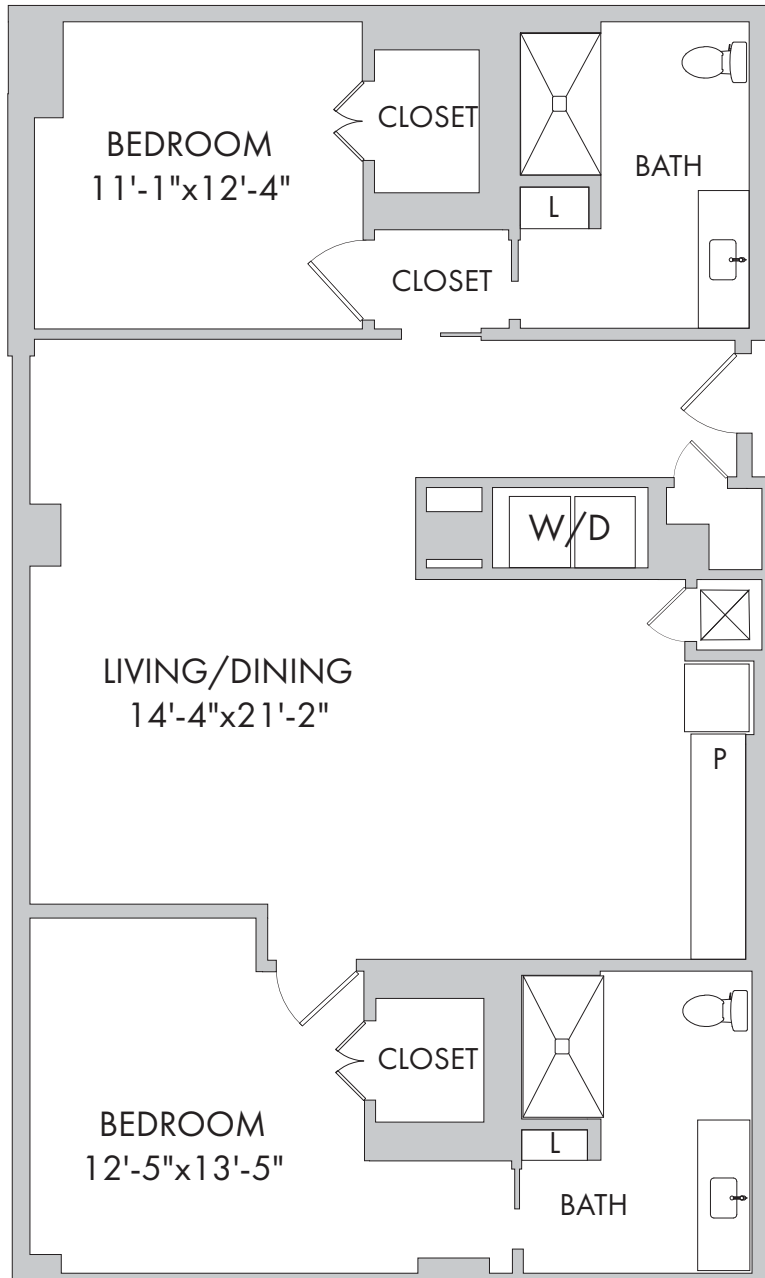

Two Bedroom: Water Oak
1375 Square Feet

Senior Living

1245 W. 18th Street, Houston, TX 77008 | Tel: 346-341-0002 | watermarkcommunities.com

A WATERMARK ÉLAN RETIREMENT COMMUNITY®

Floor plans are not to scale and are shown for comparative purposes only. Actual apartment floor plans may have minor variations.