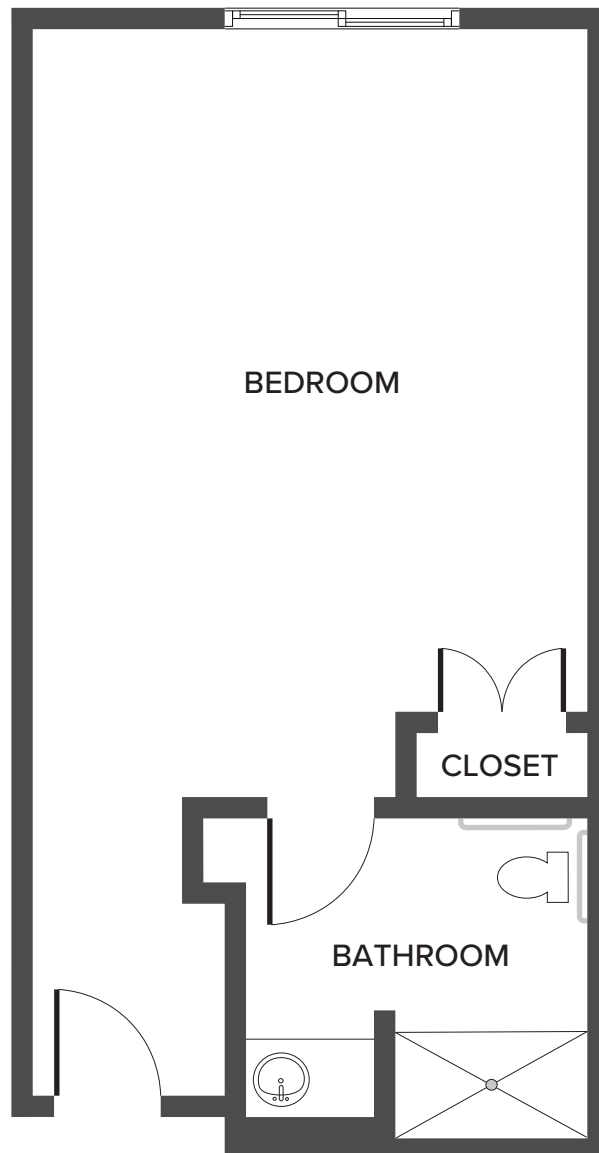

Naglee Park: Studio

448 Square Feet

1017 South Bascom Avenue | San Jose, CA 95128 | 669-321-5500 | WatermarkSanJose.com

Floor plans are not to scale and are shown for comparative purposes only. Actual apartment floor plans may have minor variations.