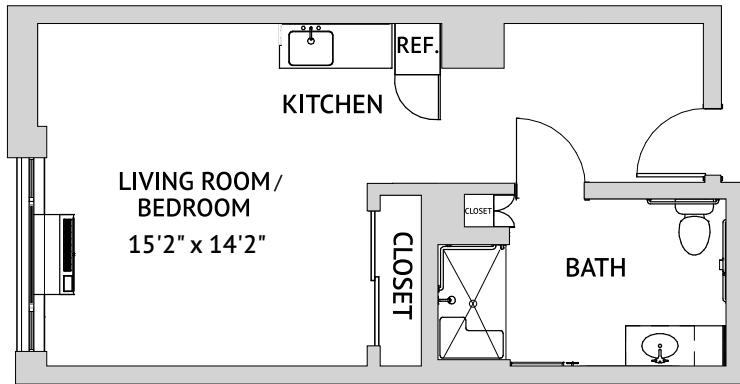

Burnside: Studio
483-490 Square Feet

Assisted Living

1540 NW 13th Avenue, Portland, OR 97209 | 503-303-1220 | watermarkthepearl.com

Floor plans are not to scale and are shown for comparative purposes only. Actual apartment floor plans may have minor variations.