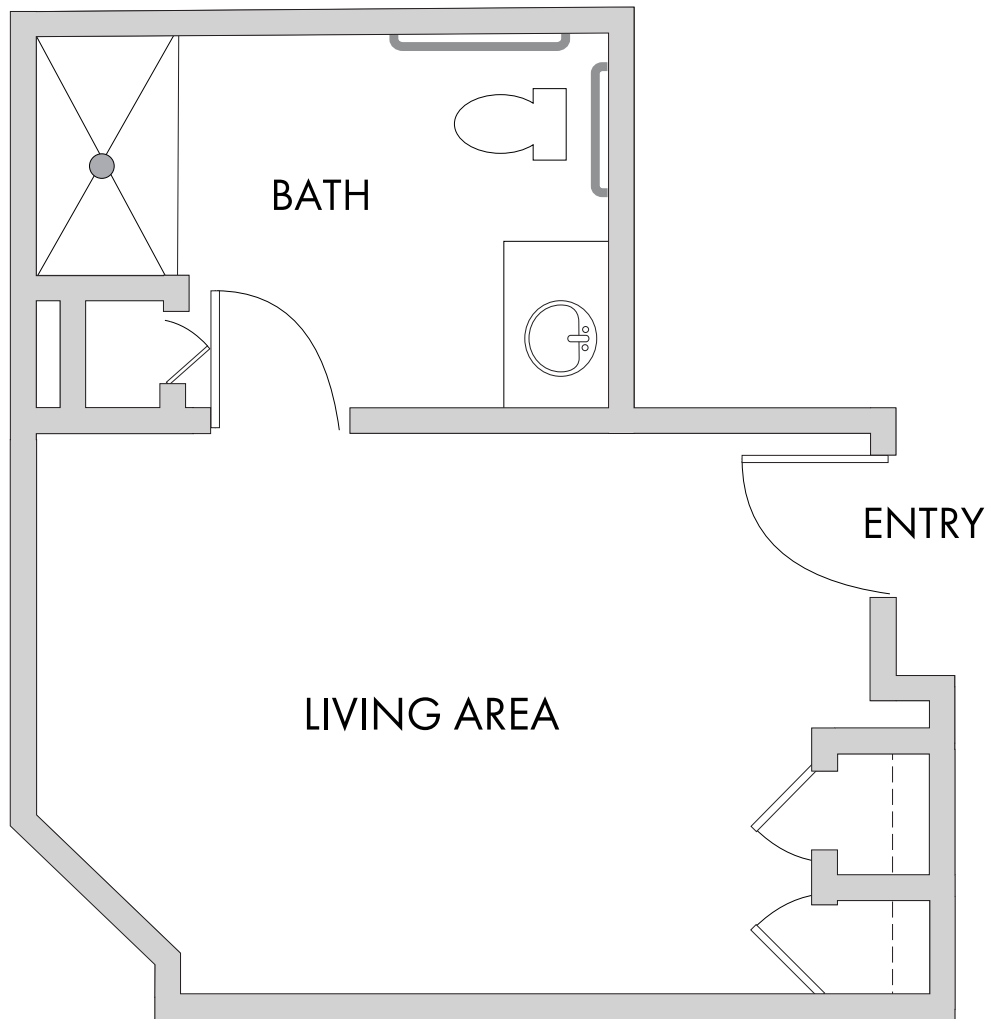

## THE WINSTON GRAND STUDIO

538 Square Feet

Floor plans are not to scale and are shown for comparative purposes only.  
Actual apartment floor plans may have minor variations.

## THE VILLANOVA DELUXE STUDIO

452 Square Feet

Floor plans are not to scale and are shown for comparative purposes only.  
Actual apartment floor plans may have minor variations.

## THE CRAIGMONT PETITE STUDIO

342 Square Feet

Floor plans are not to scale and are shown for comparative purposes only.  
Actual apartment floor plans may have minor variations.