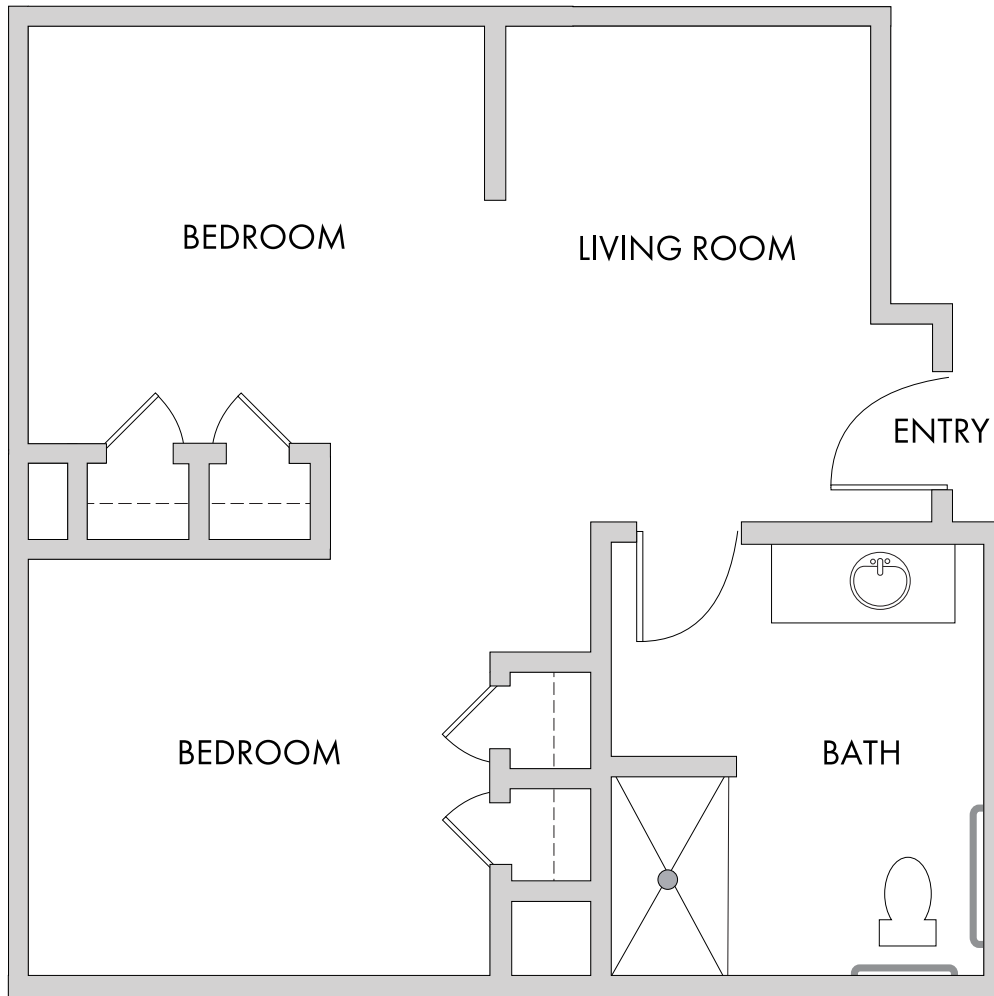

## THE WINSTON GRAND STUDIO

538 Square Feet

Floor plans are not to scale and are shown for comparative purposes only.  
Actual apartment floor plans may have minor variations.

## THE VILLANOVA DELUXE STUDIO

452 Square Feet

Floor plans are not to scale and are shown for comparative purposes only.  
Actual apartment floor plans may have minor variations.

## THE CRAIGMONT PETITE STUDIO

342 Square Feet

Floor plans are not to scale and are shown for comparative purposes only.  
Actual apartment floor plans may have minor variations.