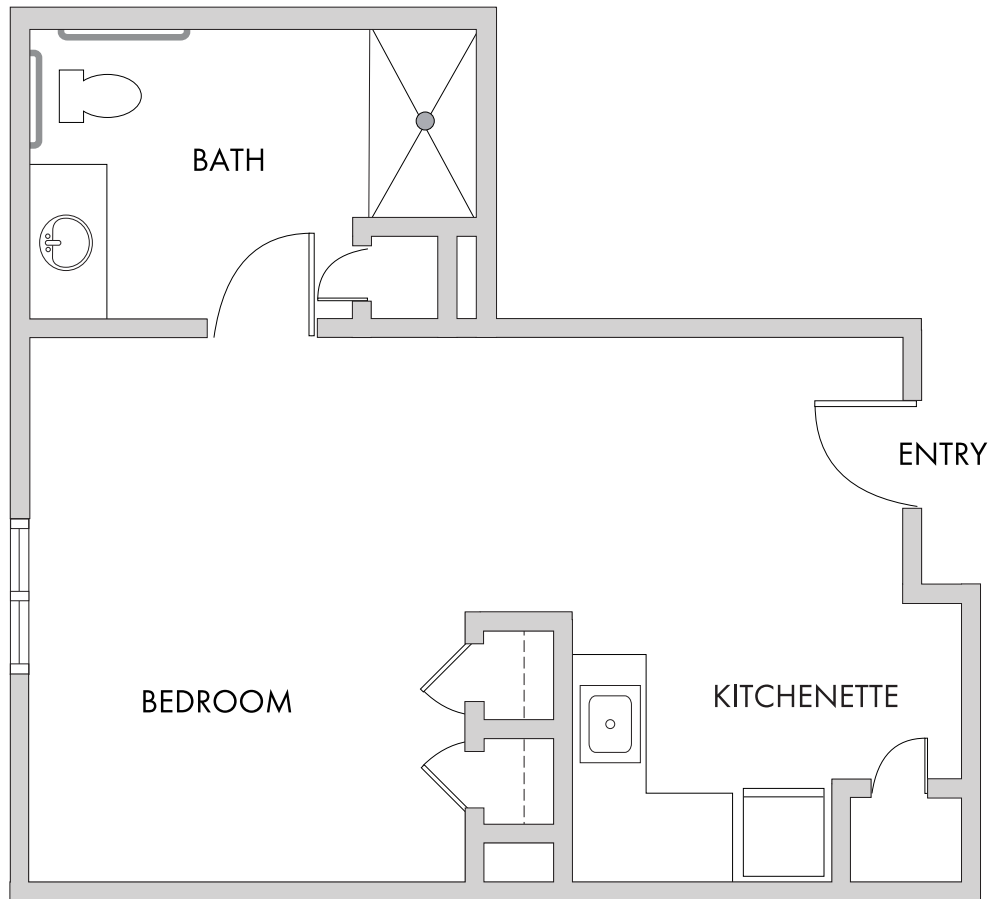

## THE WINSTON GRAND STUDIO

538 Square Feet

Floor plans are not to scale and are shown for comparative purposes only.  
Actual apartment floor plans may have minor variations.

## THE VILLANOVA DELUXE STUDIO

452 Square Feet

Floor plans are not to scale and are shown for comparative purposes only.  
Actual apartment floor plans may have minor variations.

## THE CRAIGMONT PETITE STUDIO

342 Square Feet

Floor plans are not to scale and are shown for comparative purposes only.  
Actual apartment floor plans may have minor variations.