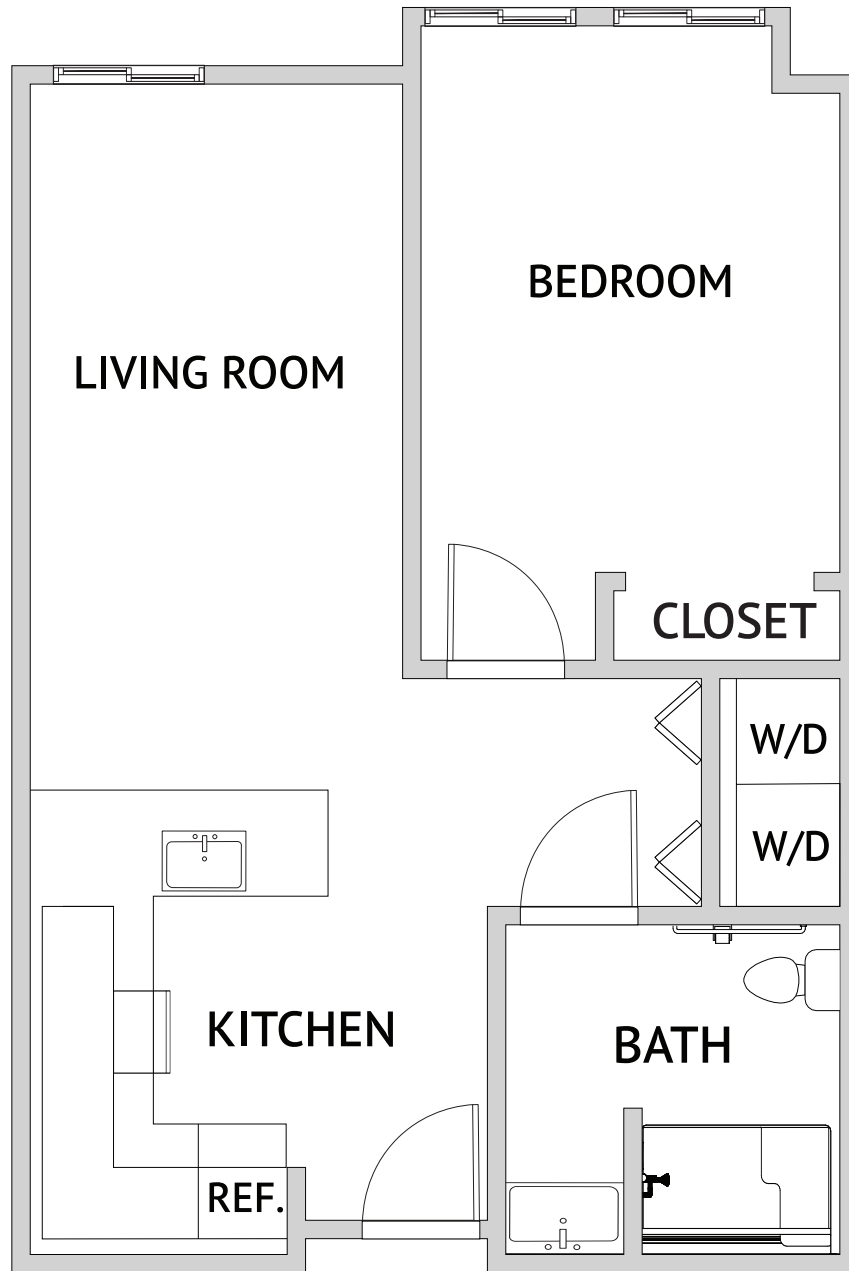

**ROLAND – ONE BEDROOM**  
696-787 Square Feet

Floor plans are not to scale and are shown for comparative purposes only.  
Actual apartment floor plans may have minor variations.

**HARCOT – ONE BEDROOM**  
593-672 Square Feet

Floor plans are not to scale and are shown for comparative purposes only.  
Actual apartment floor plans may have minor variations.

**ROBADA – ONE BEDROOM**  
792-818 Square Feet

Floor plans are not to scale and are shown for comparative purposes only.  
Actual apartment floor plans may have minor variations.