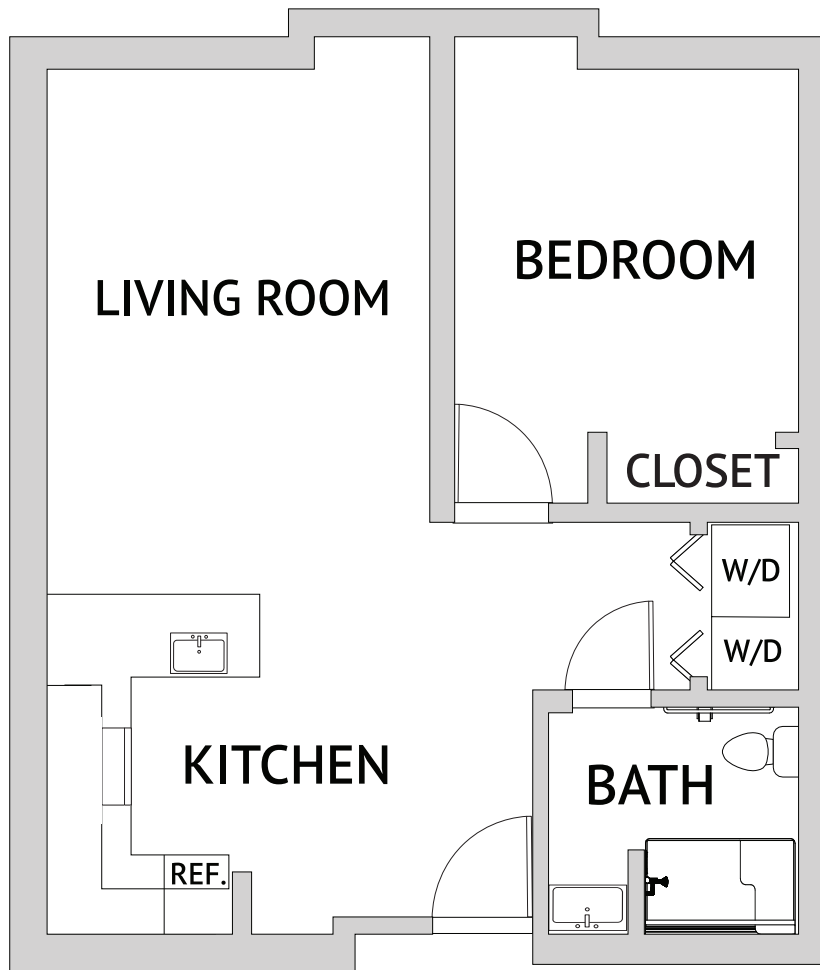

**ROLAND – ONE BEDROOM**  
696-787 Square Feet

Floor plans are not to scale and are shown for comparative purposes only.  
Actual apartment floor plans may have minor variations.

**HARCOT – ONE BEDROOM**  
593-672 Square Feet

Floor plans are not to scale and are shown for comparative purposes only.  
Actual apartment floor plans may have minor variations.

**ROBADA – ONE BEDROOM**  
792-818 Square Feet

Floor plans are not to scale and are shown for comparative purposes only.  
Actual apartment floor plans may have minor variations.