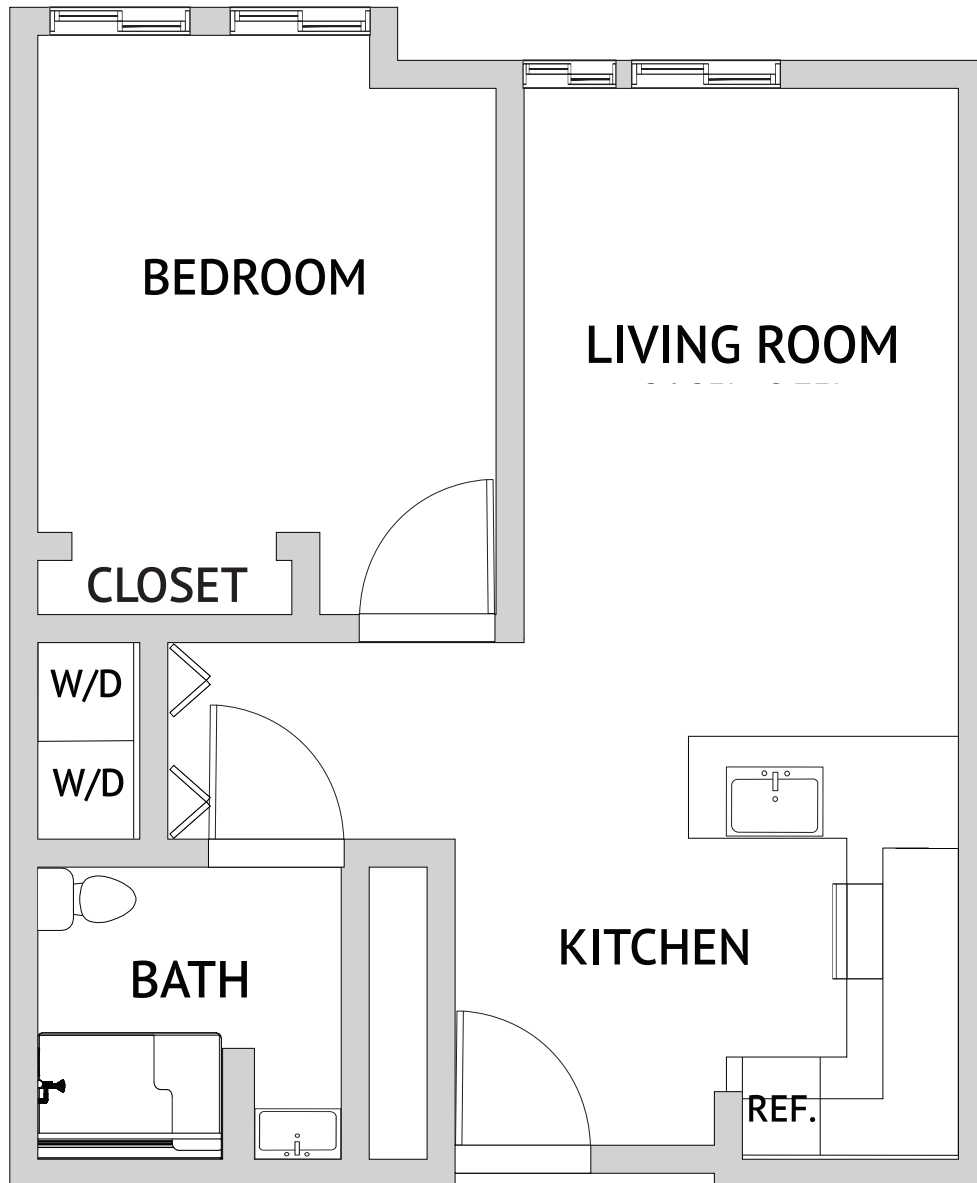

**ROLAND – ONE BEDROOM**  
696-787 Square Feet

Floor plans are not to scale and are shown for comparative purposes only.  
Actual apartment floor plans may have minor variations.

**HARCOT – ONE BEDROOM**  
593-672 Square Feet

Floor plans are not to scale and are shown for comparative purposes only.  
Actual apartment floor plans may have minor variations.

**ROBADA – ONE BEDROOM**  
792-818 Square Feet

Floor plans are not to scale and are shown for comparative purposes only.  
Actual apartment floor plans may have minor variations.