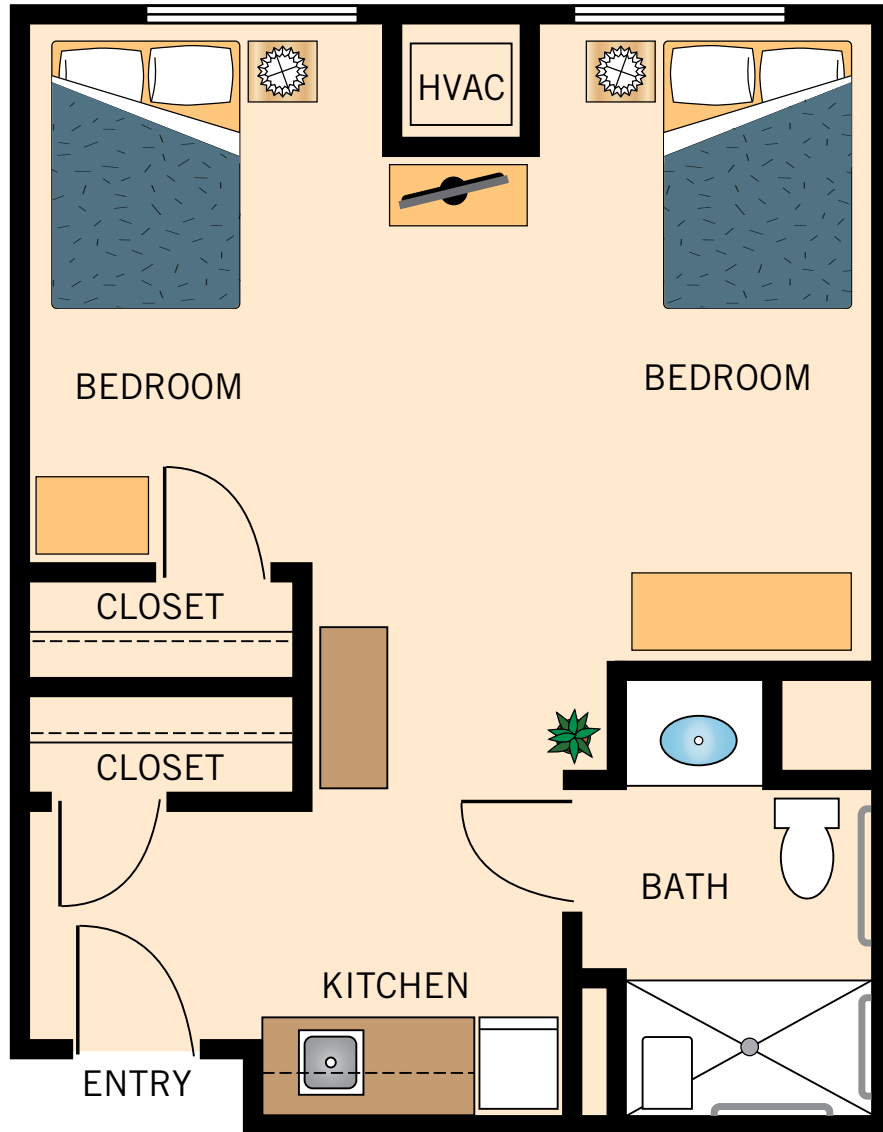

MEMORY CARE

Floor Plan

STILLWATER COTTAGE COMPANION SUITE

Floor plans are not to scale and are shown for comparative purposes only.
Actual apartment floor plans may have minor variations.

MEMORY CARE

Floor Plan

STILLWATER COTTAGE STUDIO

Floor plans are not to scale and are shown for comparative purposes only.
Actual apartment floor plans may have minor variations.

MEMORY CARE

Floor Plan

STILLWATER COTTAGE DELUXE STUDIO

Floor plans are not to scale and are shown for comparative purposes only.
Actual apartment floor plans may have minor variations.

STILLWATER COTTAGE
ONE BEDROOM

Floor plans are not to scale and are shown for comparative purposes only.
Actual apartment floor plans may have minor variations.