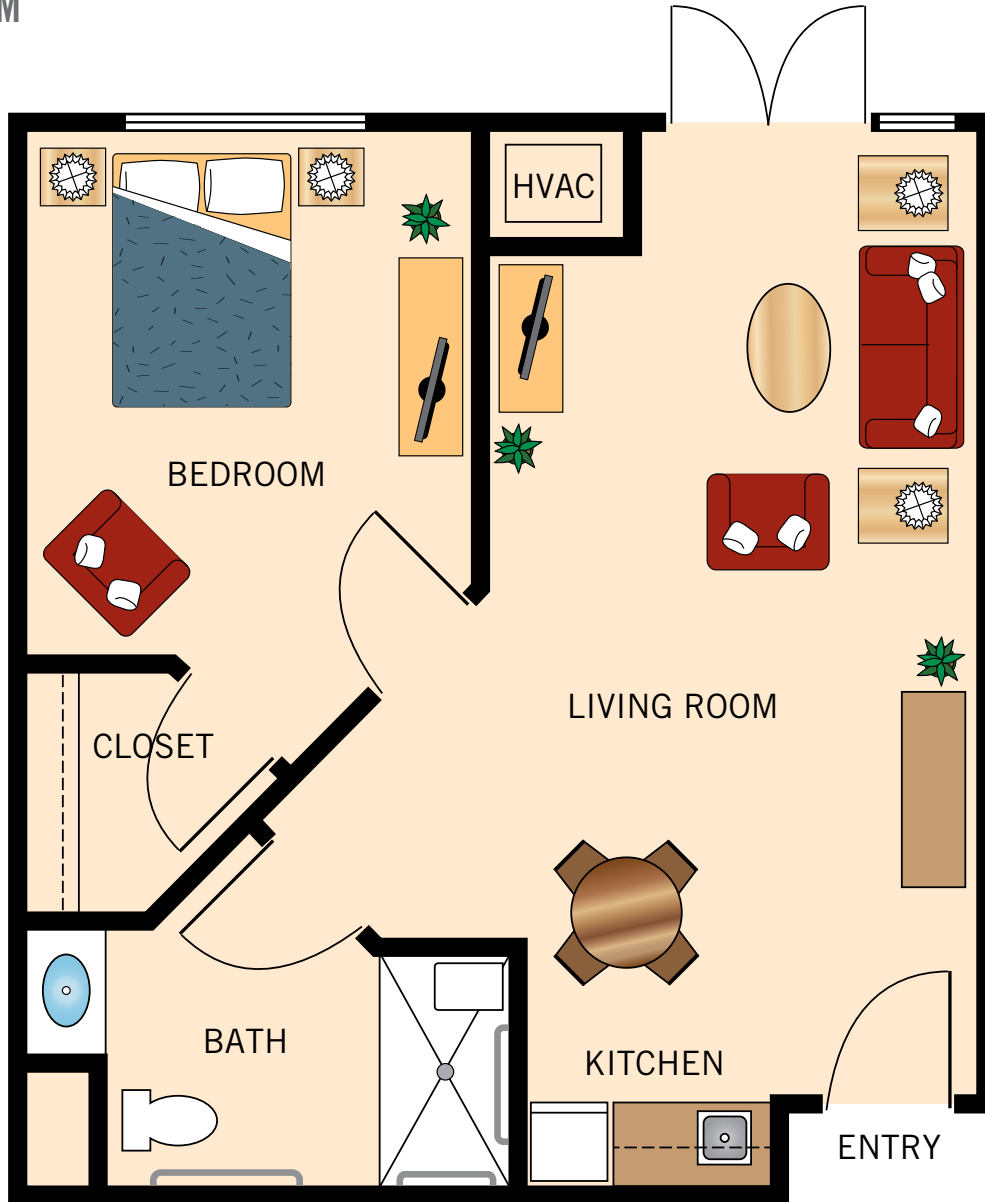

MEMORY CARE

Floor Plan

STILLWATER COTTAGE COMPANION SUITE

Floor plans are not to scale and are shown for comparative purposes only.
Actual apartment floor plans may have minor variations.

MEMORY CARE

Floor Plan

STILLWATER COTTAGE STUDIO

Floor plans are not to scale and are shown for comparative purposes only.
Actual apartment floor plans may have minor variations.

MEMORY CARE

Floor Plan

STILLWATER COTTAGE DELUXE STUDIO

Floor plans are not to scale and are shown for comparative purposes only.
Actual apartment floor plans may have minor variations.

STILLWATER COTTAGE
ONE BEDROOM

Floor plans are not to scale and are shown for comparative purposes only.
Actual apartment floor plans may have minor variations.