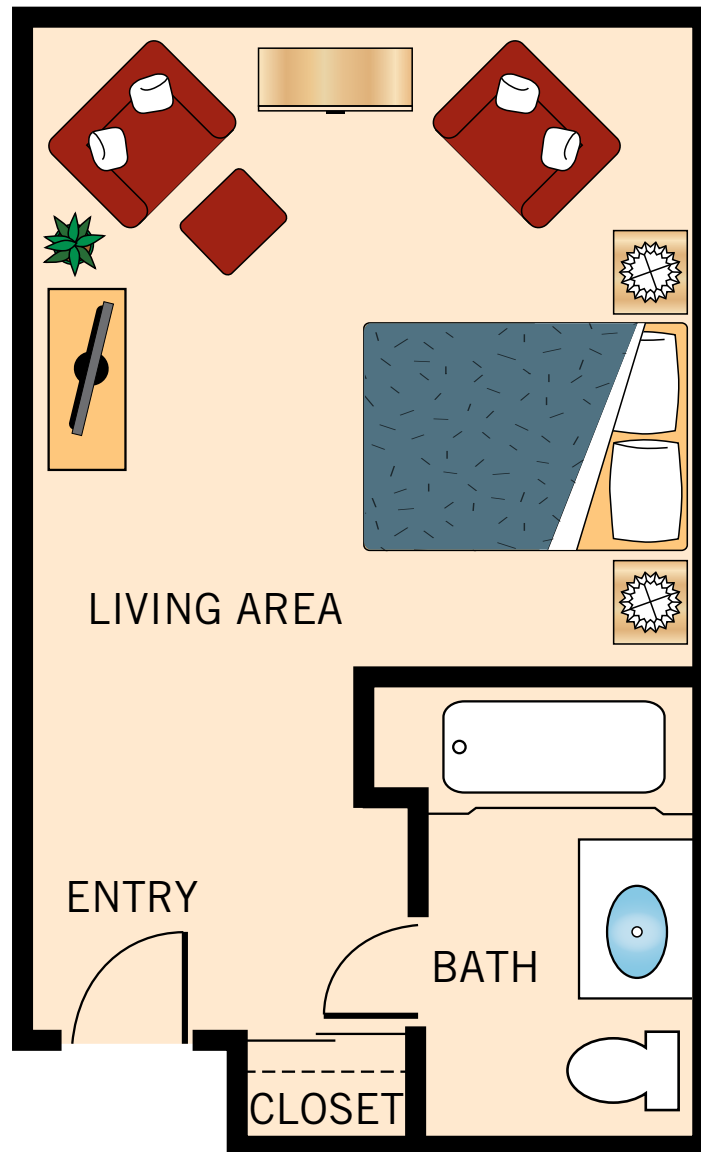

STUDIO

348 Square Feet

Floor plans are not to scale and are shown for comparative purposes only.
Actual apartment floor plans may have minor variations.