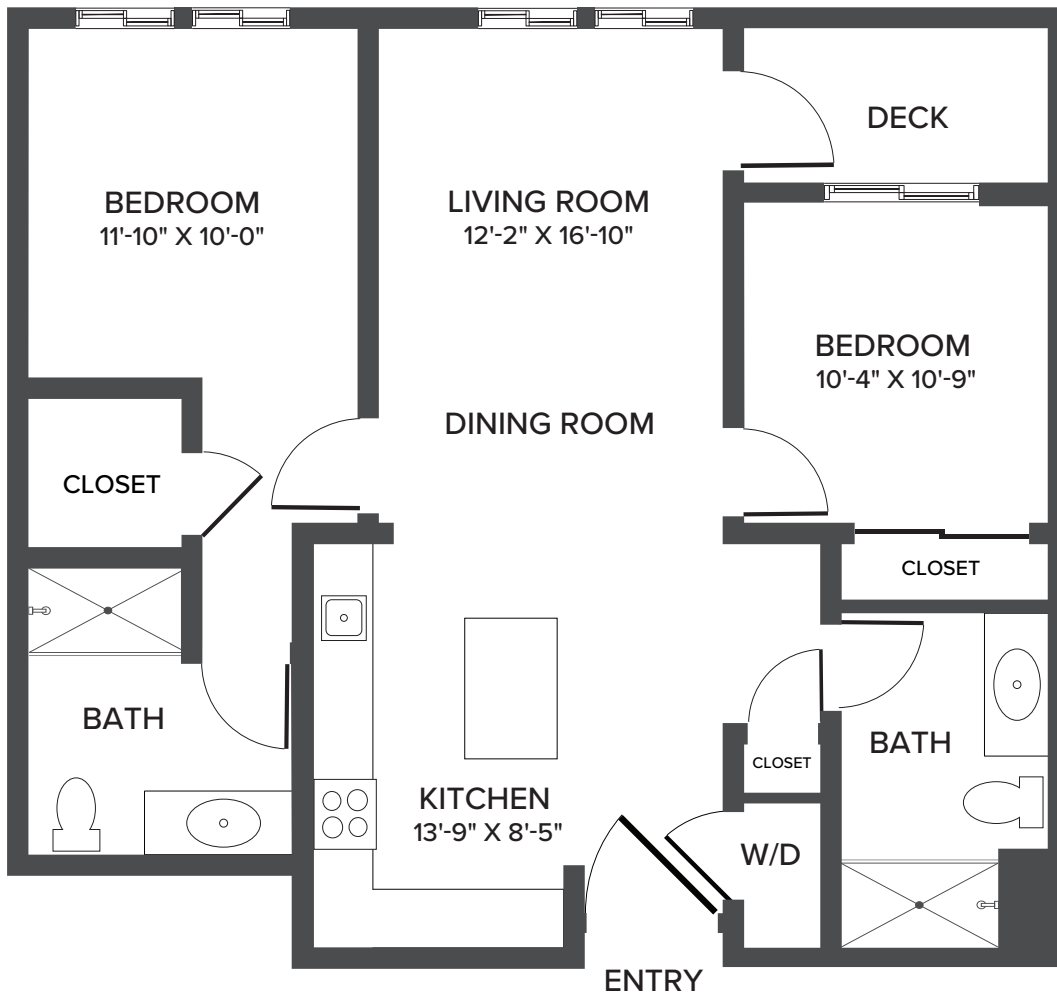

Two Bedroom - Kalinda

1,037 Square Feet

View more floor plans
on our website.

1031 Roseville Parkway | Roseville, CA 95678 | 279-999-1800 | SonrisaSeniorLiving.com

Floor plans are not to scale and are shown for comparative purposes only. Actual apartment floor plans may have minor variations.