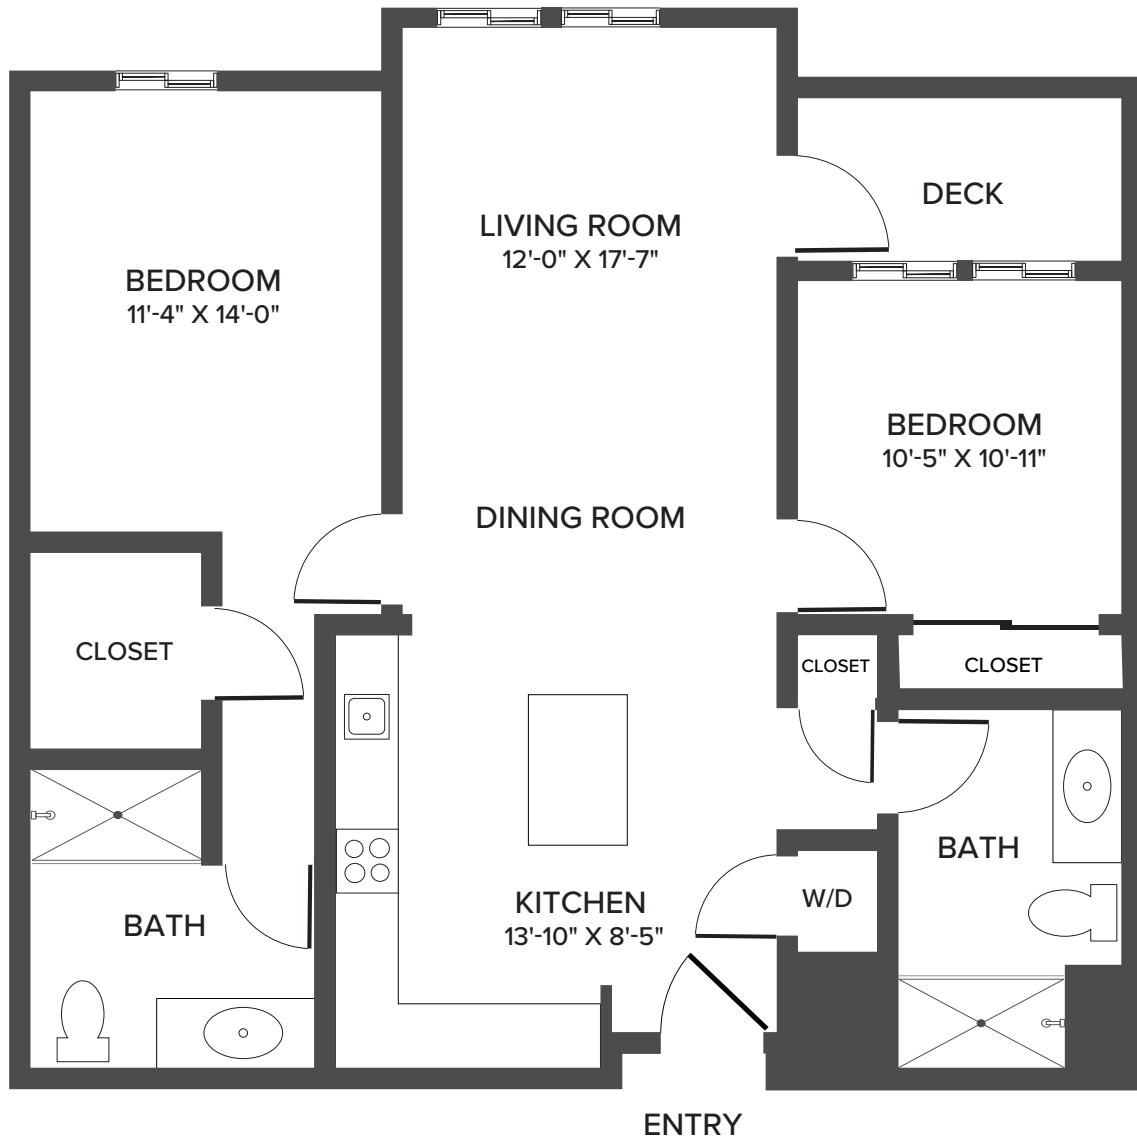

Two Bedroom - Kalinda

1,037 Square Feet

View more floor plans
on our website.

1031 Roseville Parkway | Roseville, CA 95678 | 279-999-1800 | SonrisaSeniorLiving.com

Floor plans are not to scale and are shown for comparative purposes only. Actual apartment floor plans may have minor variations.