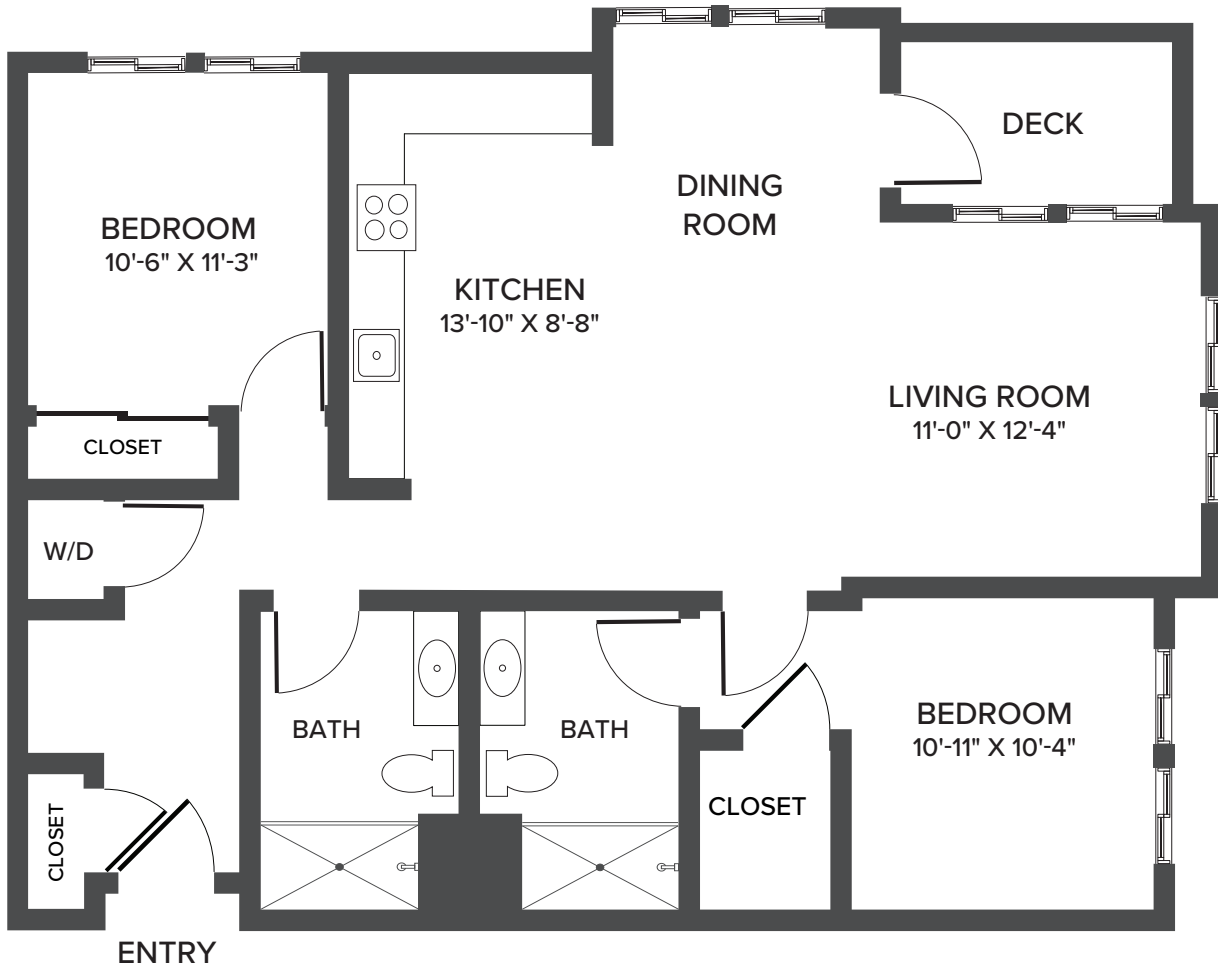

Two Bedroom - Brightmore

1,055 Square Feet

View more floor plans
on our website.

1031 Roseville Parkway | Roseville, CA 95678 | 279-999-1800 | SonrisaSeniorLiving.com

Floor plans are not to scale and are shown for comparative purposes only. Actual apartment floor plans may have minor variations.

Two Bedroom - Kalinda

1,037 Square Feet

View more floor plans
on our website.

1031 Roseville Parkway | Roseville, CA 95678 | 279-999-1800 | SonrisaSeniorLiving.com

Floor plans are not to scale and are shown for comparative purposes only. Actual apartment floor plans may have minor variations.

Large Two Bedroom - Alpine

1,150 Square Feet

View more floor plans
on our website.

1031 Roseville Parkway | Roseville, CA 95678 | 279-999-1800 | SonrisaSeniorLiving.com

Floor plans are not to scale and are shown for comparative purposes only. Actual apartment floor plans may have minor variations.