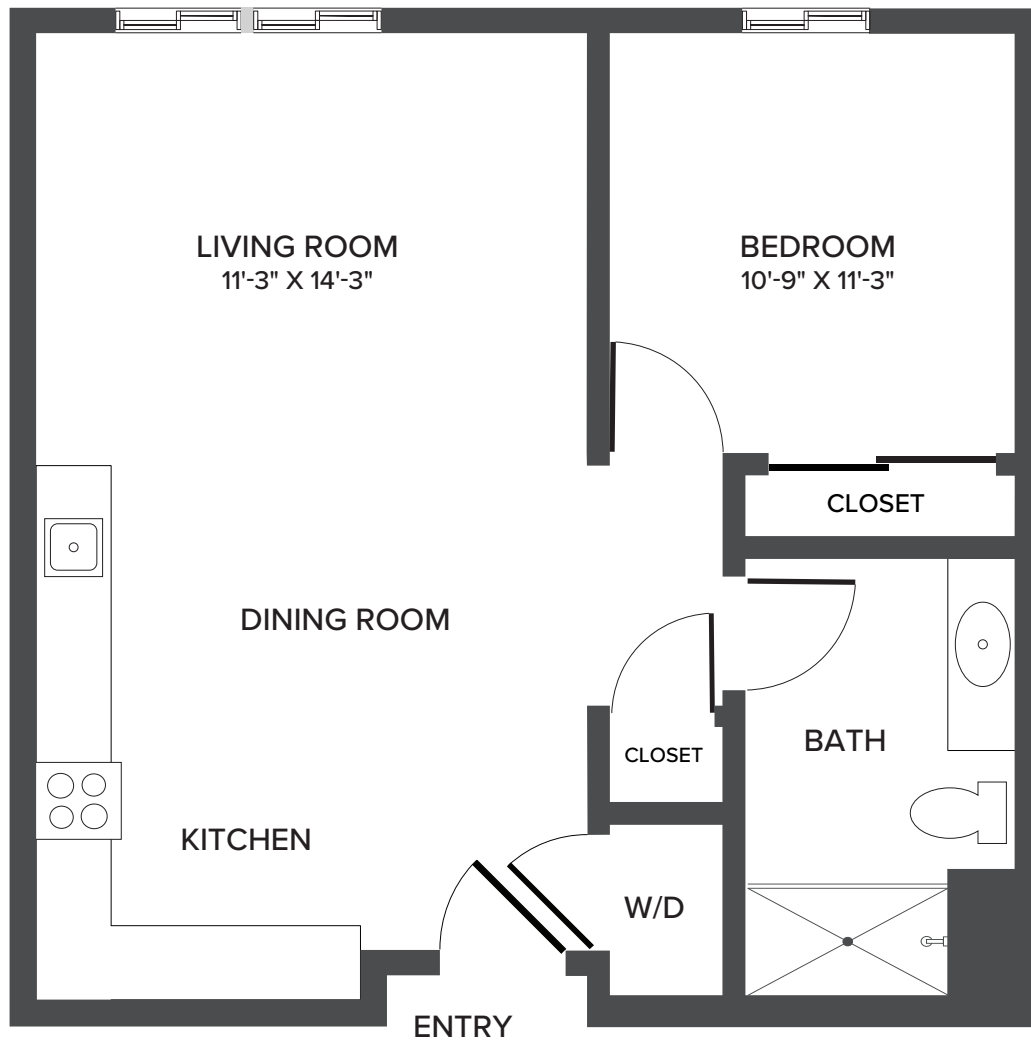

Studio - Clancy

625 Square Feet

View more floor plans
on our website.

1031 Roseville Parkway | Roseville, CA 95678 | 279-999-1800 | SonrisaSeniorLiving.com

Floor plans are not to scale and are shown for comparative purposes only. Actual apartment floor plans may have minor variations.

One Bedroom - Fairland

673 Square Feet

View more floor plans
on our website.

1031 Roseville Parkway | Roseville, CA 95678 | 279-999-1800 | SonrisaSeniorLiving.com

Floor plans are not to scale and are shown for comparative purposes only. Actual apartment floor plans may have minor variations.

One Bedroom - Dorsett

772 Square Feet

View more floor plans
on our website.

1031 Roseville Parkway | Roseville, CA 95678 | 279-999-1800 | SonrisaSeniorLiving.com

Floor plans are not to scale and are shown for comparative purposes only. Actual apartment floor plans may have minor variations.