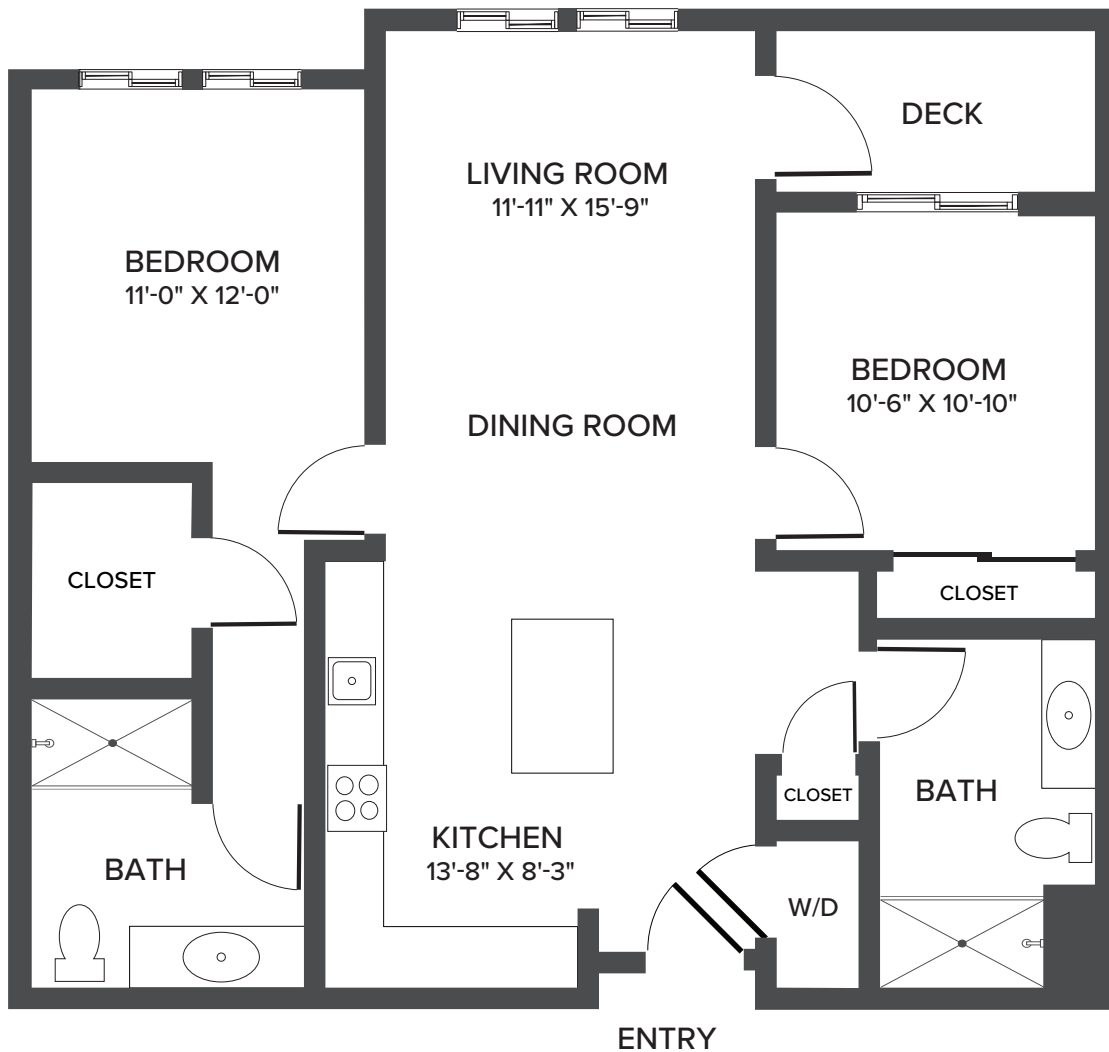

Two Bedroom - Brightmore

1,055 Square Feet

View more floor plans
on our website.

1031 Roseville Parkway | Roseville, CA 95678 | 279-999-1800 | SonrisaSeniorLiving.com

Floor plans are not to scale and are shown for comparative purposes only. Actual apartment floor plans may have minor variations.

Two Bedroom - Kalinda

1,037 Square Feet

View more floor plans
on our website.

1031 Roseville Parkway | Roseville, CA 95678 | 279-999-1800 | SonrisaSeniorLiving.com

Floor plans are not to scale and are shown for comparative purposes only. Actual apartment floor plans may have minor variations.