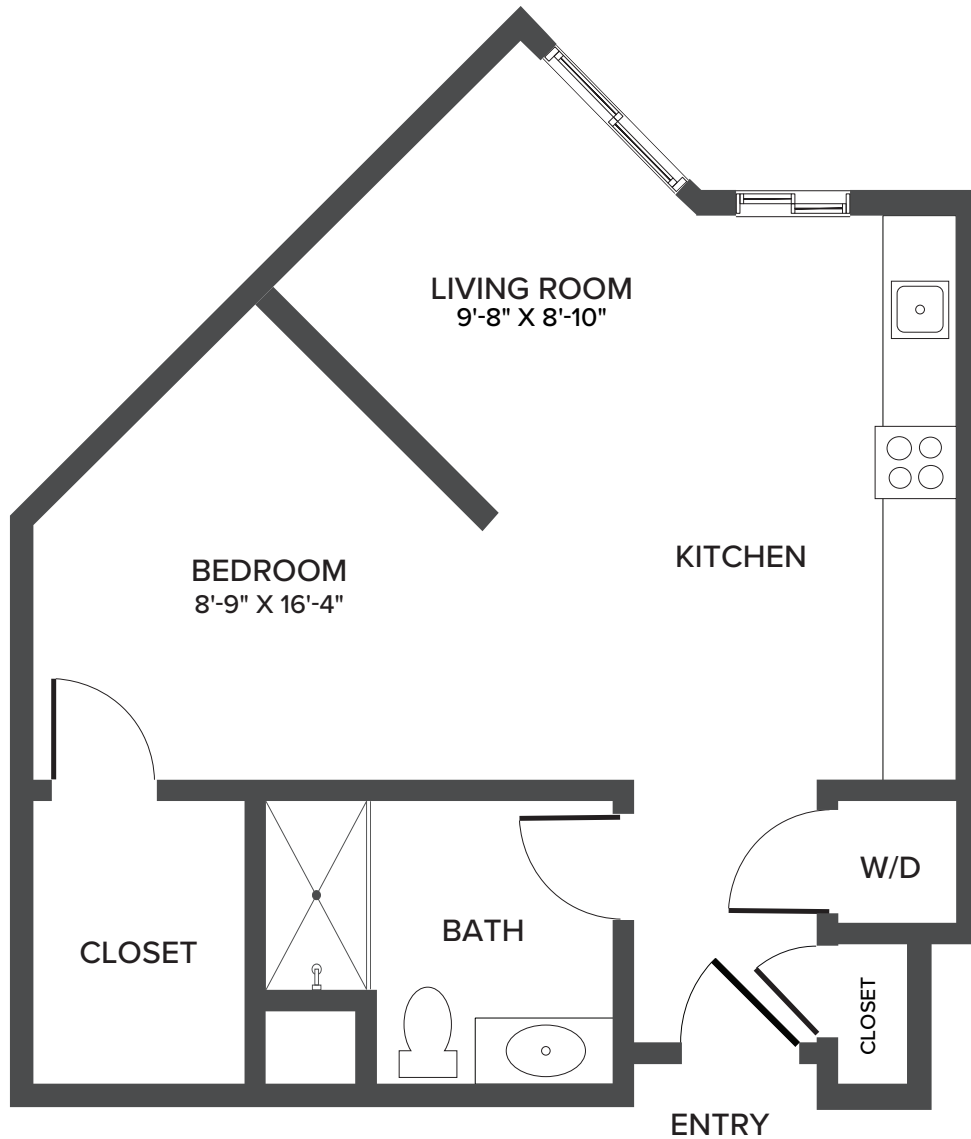

Studio - Clancy

625 Square Feet

View more floor plans
on our website.

1031 Roseville Parkway | Roseville, CA 95678 | 279-999-1800 | SonrisaSeniorLiving.com

Floor plans are not to scale and are shown for comparative purposes only. Actual apartment floor plans may have minor variations.

One Bedroom - Fairland

673 Square Feet

View more floor plans
on our website.

1031 Roseville Parkway | Roseville, CA 95678 | 279-999-1800 | SonrisaSeniorLiving.com

Floor plans are not to scale and are shown for comparative purposes only. Actual apartment floor plans may have minor variations.

One Bedroom - Dorsett

772 Square Feet

View more floor plans
on our website.

1031 Roseville Parkway | Roseville, CA 95678 | 279-999-1800 | SonrisaSeniorLiving.com

Floor plans are not to scale and are shown for comparative purposes only. Actual apartment floor plans may have minor variations.