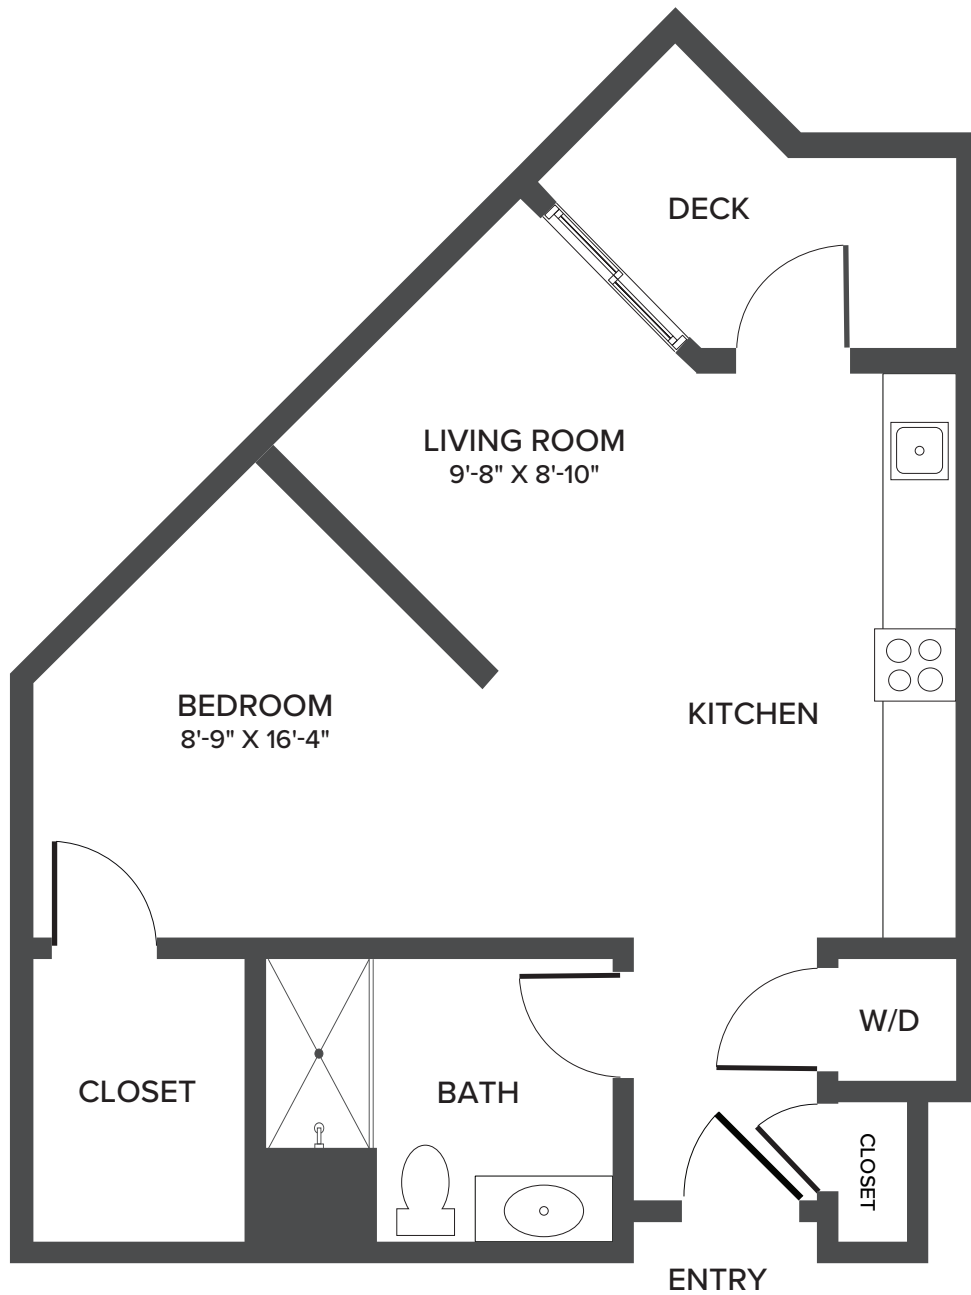

Studio - Clancy

625 Square Feet

View more floor plans
on our website.

1031 Roseville Parkway | Roseville, CA 95678 | 279-999-1800 | SonrisaSeniorLiving.com

Floor plans are not to scale and are shown for comparative purposes only. Actual apartment floor plans may have minor variations.

One Bedroom - Fairland

673 Square Feet

View more floor plans
on our website.

1031 Roseville Parkway | Roseville, CA 95678 | 279-999-1800 | SonrisaSeniorLiving.com

Floor plans are not to scale and are shown for comparative purposes only. Actual apartment floor plans may have minor variations.

One Bedroom - Dorsett

772 Square Feet

View more floor plans
on our website.

1031 Roseville Parkway | Roseville, CA 95678 | 279-999-1800 | SonrisaSeniorLiving.com

Floor plans are not to scale and are shown for comparative purposes only. Actual apartment floor plans may have minor variations.