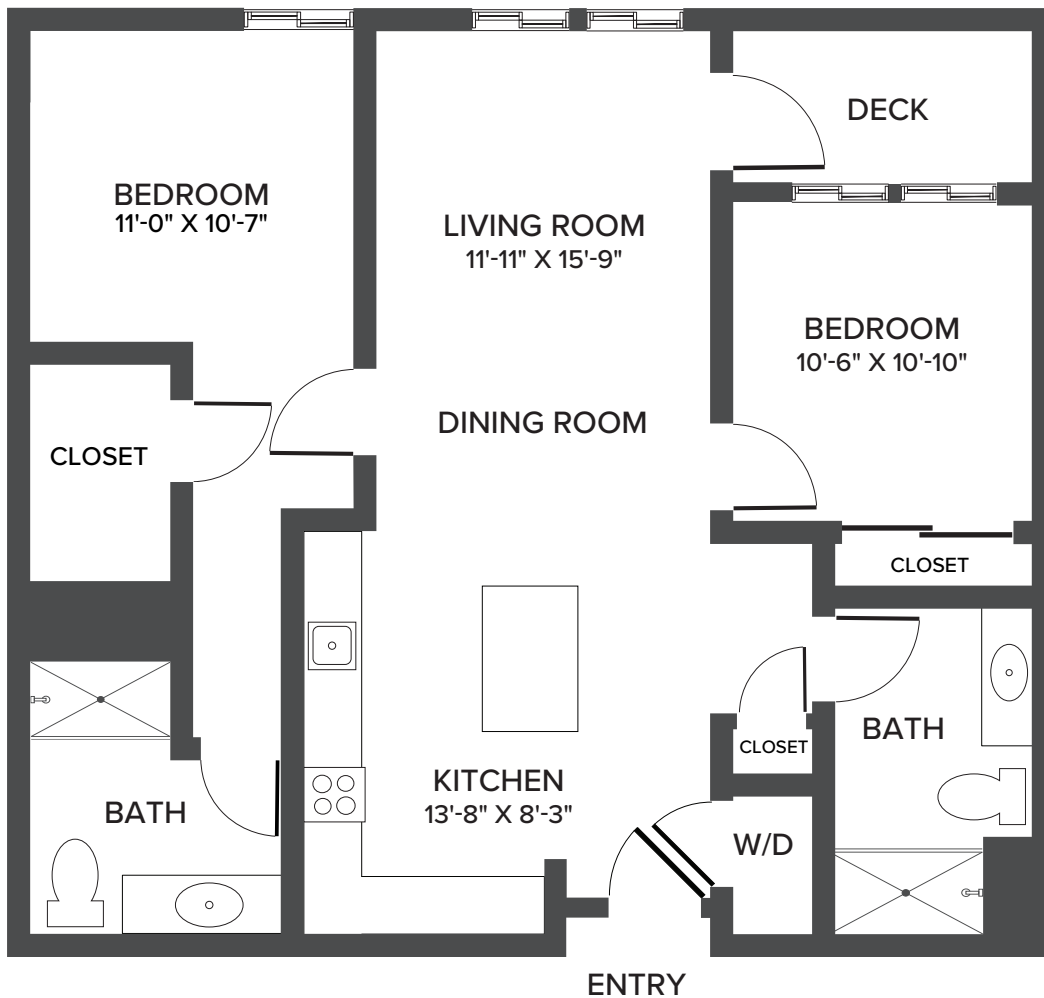

One Bedroom - Albion

721 Square Feet

View more floor plans
on our website.

1031 Roseville Parkway | Roseville, CA 95678 | 279-999-1800 | SonrisaSeniorLiving.com

Floor plans are not to scale and are shown for comparative purposes only. Actual apartment floor plans may have minor variations.

One Bedroom - Elsanta

824 Square Feet

View more floor plans
on our website.

1031 Roseville Parkway | Roseville, CA 95678 | 279-999-1800 | SonrisaSeniorLiving.com

Floor plans are not to scale and are shown for comparative purposes only. Actual apartment floor plans may have minor variations.

Two Bedroom - Kalinda

1,037 Square Feet

View more floor plans
on our website.

1031 Roseville Parkway | Roseville, CA 95678 | 279-999-1800 | SonrisaSeniorLiving.com

Floor plans are not to scale and are shown for comparative purposes only. Actual apartment floor plans may have minor variations.