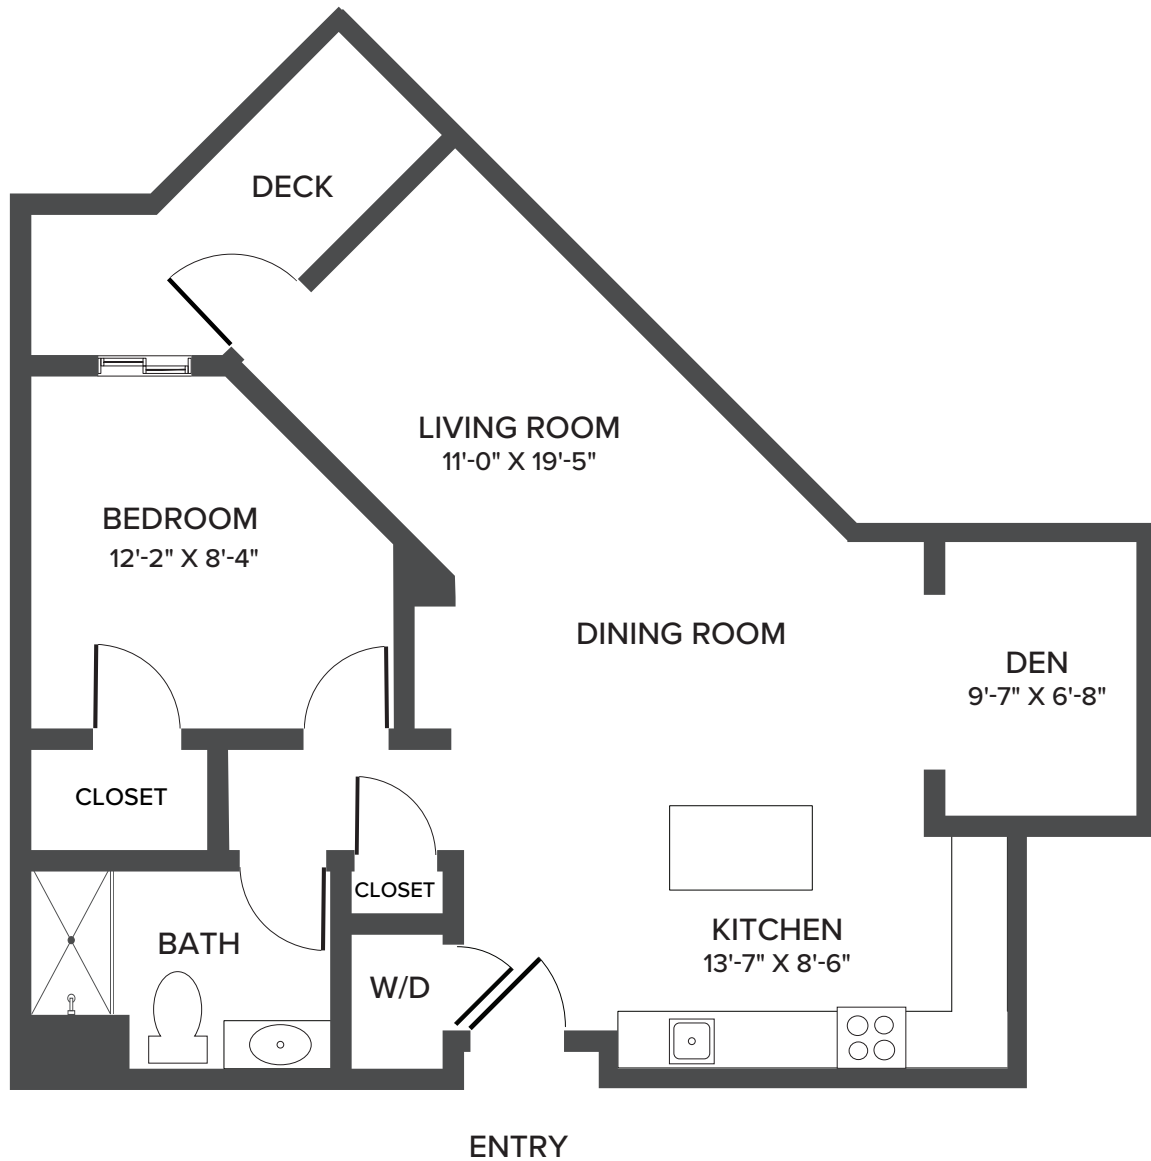

One Bedroom - Dorsett

772 Square Feet

View more floor plans
on our website.

1031 Roseville Parkway | Roseville, CA 95678 | 279-999-1800 | SonrisaSeniorLiving.com

Floor plans are not to scale and are shown for comparative purposes only. Actual apartment floor plans may have minor variations.

One Bedroom - Fairland

673 Square Feet

View more floor plans
on our website.

1031 Roseville Parkway | Roseville, CA 95678 | 279-999-1800 | SonrisaSeniorLiving.com

Floor plans are not to scale and are shown for comparative purposes only. Actual apartment floor plans may have minor variations.

Large One Bedroom - Capron

930 Square Feet

View more floor plans
on our website.

1031 Roseville Parkway | Roseville, CA 95678 | 279-999-1800 | SonrisaSeniorLiving.com

Floor plans are not to scale and are shown for comparative purposes only. Actual apartment floor plans may have minor variations.

One Bedroom - Albion

721 Square Feet

View more floor plans
on our website.

1031 Roseville Parkway | Roseville, CA 95678 | 279-999-1800 | SonrisaSeniorLiving.com

Floor plans are not to scale and are shown for comparative purposes only. Actual apartment floor plans may have minor variations.