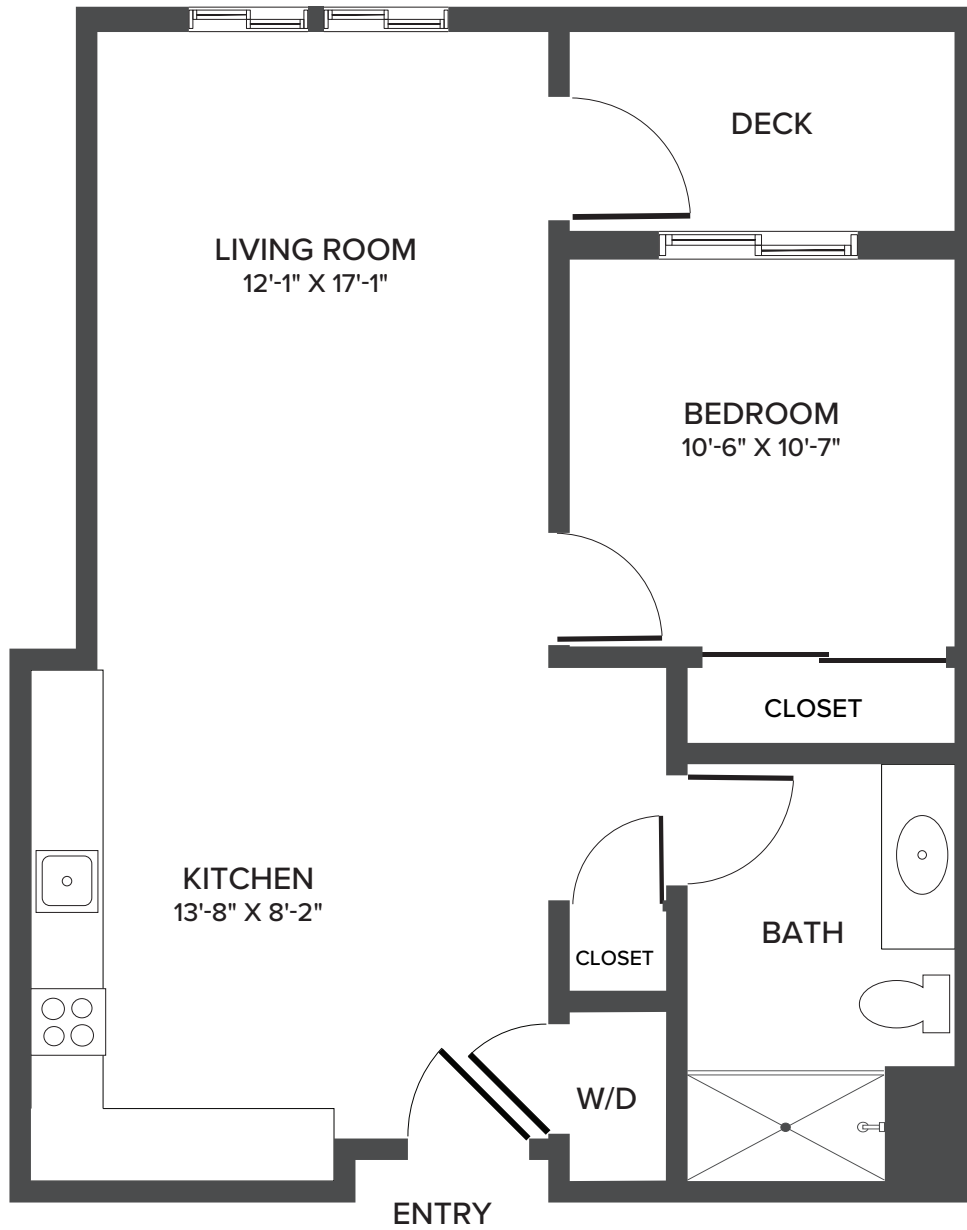

One Bedroom - Fairland

673 Square Feet

View more floor plans
on our website.

1031 Roseville Parkway | Roseville, CA 95678 | 279-999-1800 | SonrisaSeniorLiving.com

Floor plans are not to scale and are shown for comparative purposes only. Actual apartment floor plans may have minor variations.

Large One Bedroom - Capron

930 Square Feet

View more floor plans
on our website.

1031 Roseville Parkway | Roseville, CA 95678 | 279-999-1800 | SonrisaSeniorLiving.com

Floor plans are not to scale and are shown for comparative purposes only. Actual apartment floor plans may have minor variations.

One Bedroom - Albion

721 Square Feet

View more floor plans
on our website.

1031 Roseville Parkway | Roseville, CA 95678 | 279-999-1800 | SonrisaSeniorLiving.com

Floor plans are not to scale and are shown for comparative purposes only. Actual apartment floor plans may have minor variations.