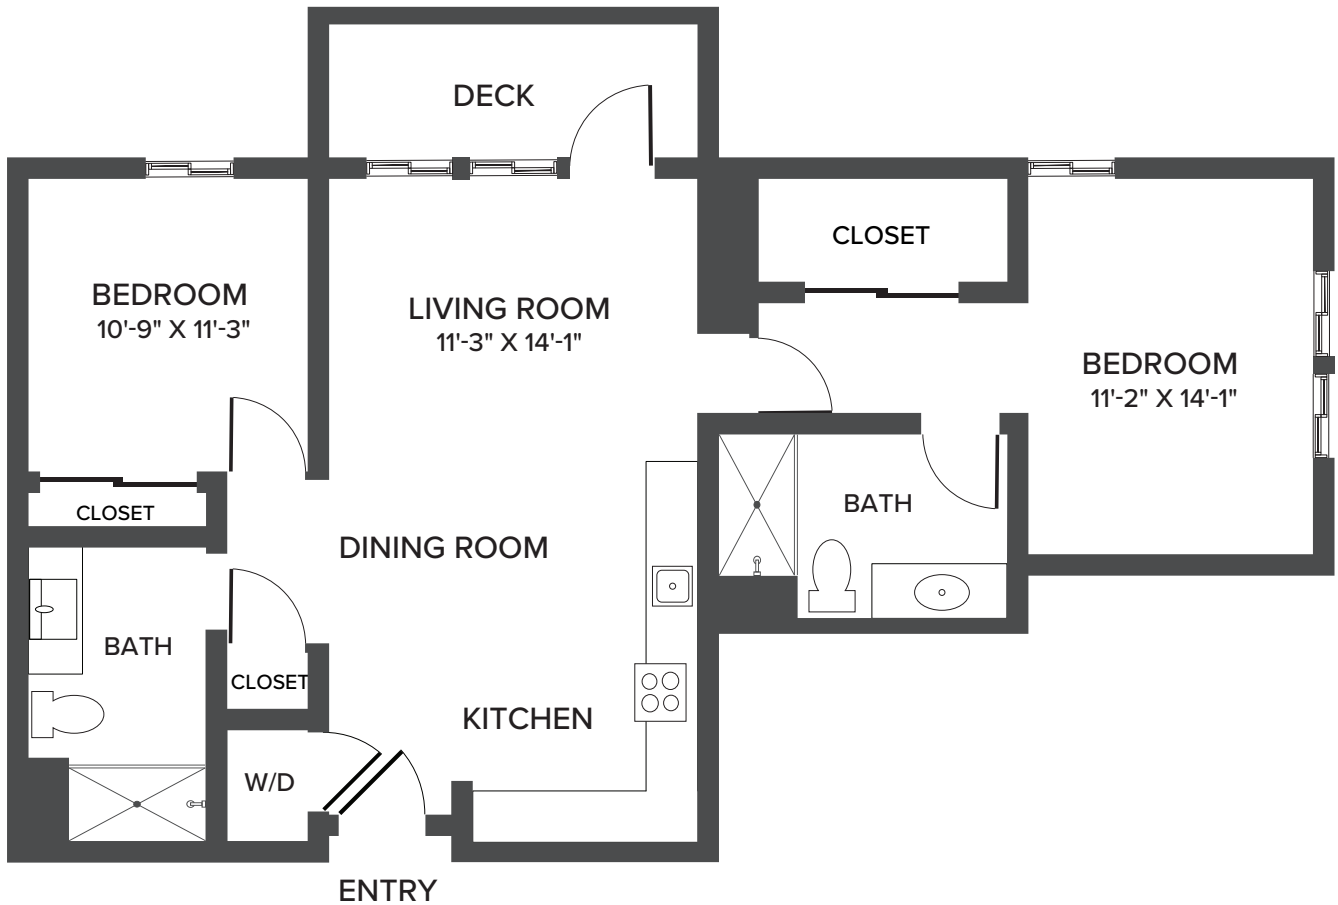

Two Bedroom - Kalinda

1,037 Square Feet

View more floor plans
on our website.

1031 Roseville Parkway | Roseville, CA 95678 | 279-999-1800 | SonrisaSeniorLiving.com

Floor plans are not to scale and are shown for comparative purposes only. Actual apartment floor plans may have minor variations.

Two Bedroom - Brightmore

1,055 Square Feet

View more floor plans
on our website.

1031 Roseville Parkway | Roseville, CA 95678 | 279-999-1800 | SonrisaSeniorLiving.com

Floor plans are not to scale and are shown for comparative purposes only. Actual apartment floor plans may have minor variations.