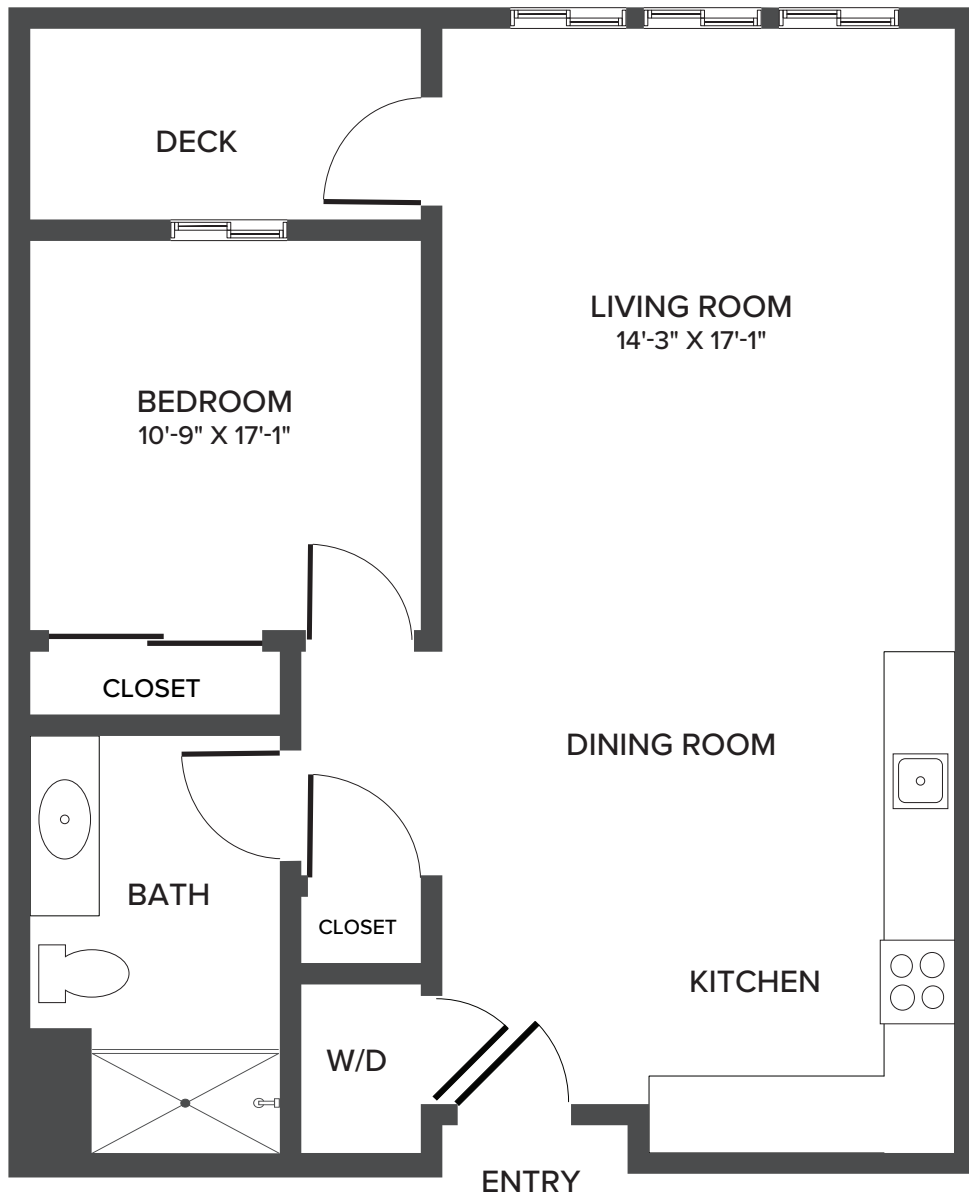

One Bedroom - Fairland

673 Square Feet

View more floor plans
on our website.

1031 Roseville Parkway | Roseville, CA 95678 | 279-999-1800 | SonrisaSeniorLiving.com

Floor plans are not to scale and are shown for comparative purposes only. Actual apartment floor plans may have minor variations.

One Bedroom - Dorsett

772 Square Feet

View more floor plans
on our website.

1031 Roseville Parkway | Roseville, CA 95678 | 279-999-1800 | SonrisaSeniorLiving.com

Floor plans are not to scale and are shown for comparative purposes only. Actual apartment floor plans may have minor variations.