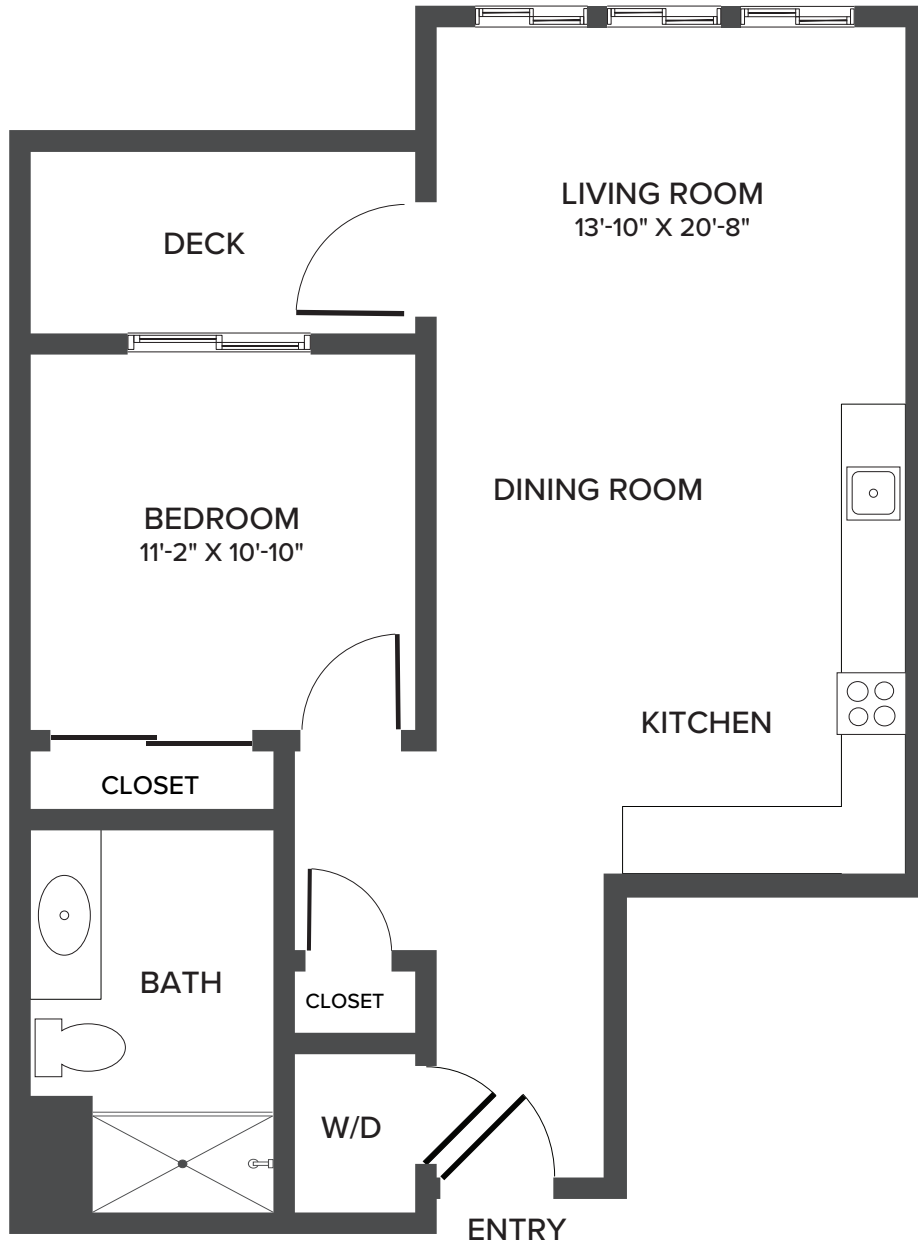

One Bedroom - Elsanta

824 Square Feet

View more floor plans
on our website.

1031 Roseville Parkway | Roseville, CA 95678 | 279-999-1800 | SonrisaSeniorLiving.com

Floor plans are not to scale and are shown for comparative purposes only. Actual apartment floor plans may have minor variations.