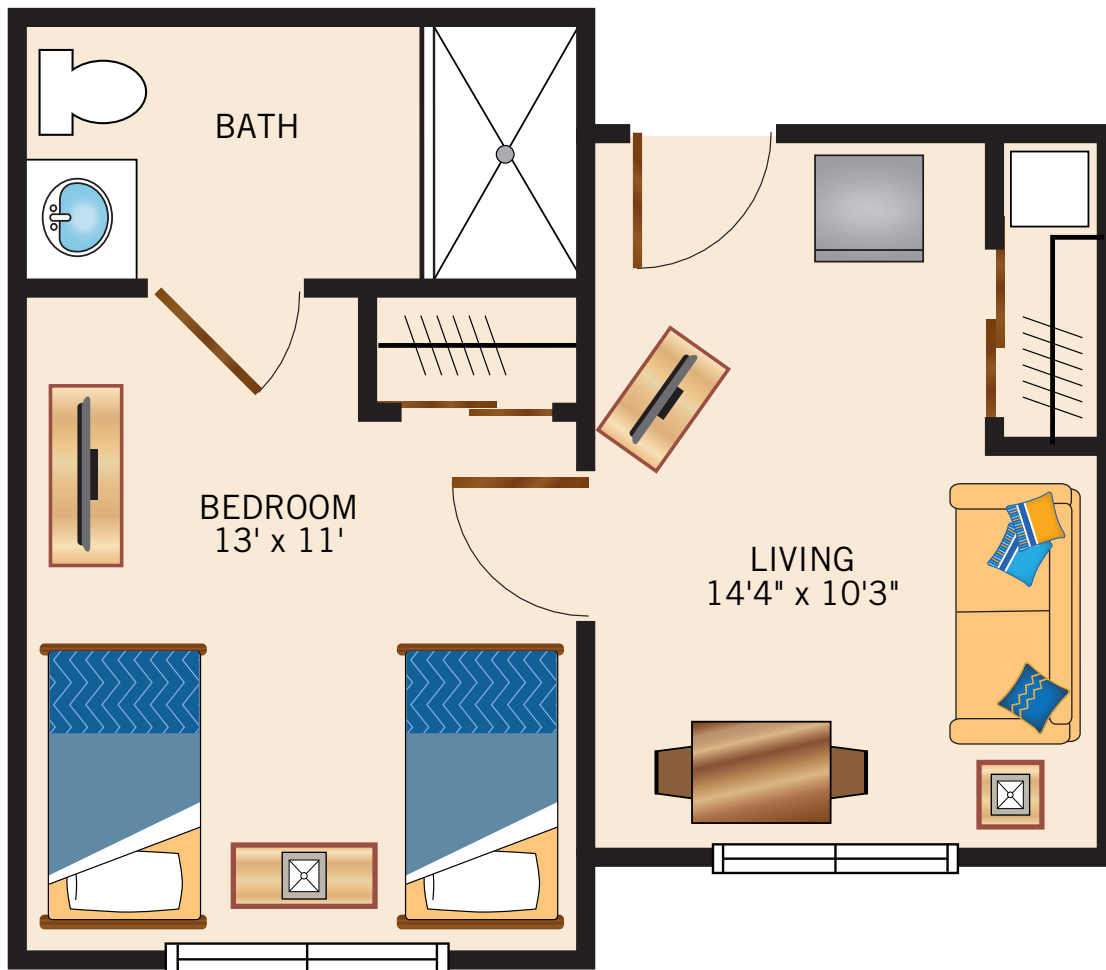

**MALVERN
STUDIO**
285 Square Feet

Floor plans are not to scale and are shown for comparative purposes only.
Actual apartment floor plans may have minor variations.

**NEWTOWN
ONE BEDROOM**
350 Square Feet

Floor plans are not to scale and are shown for comparative purposes only.
Actual apartment floor plans may have minor variations.