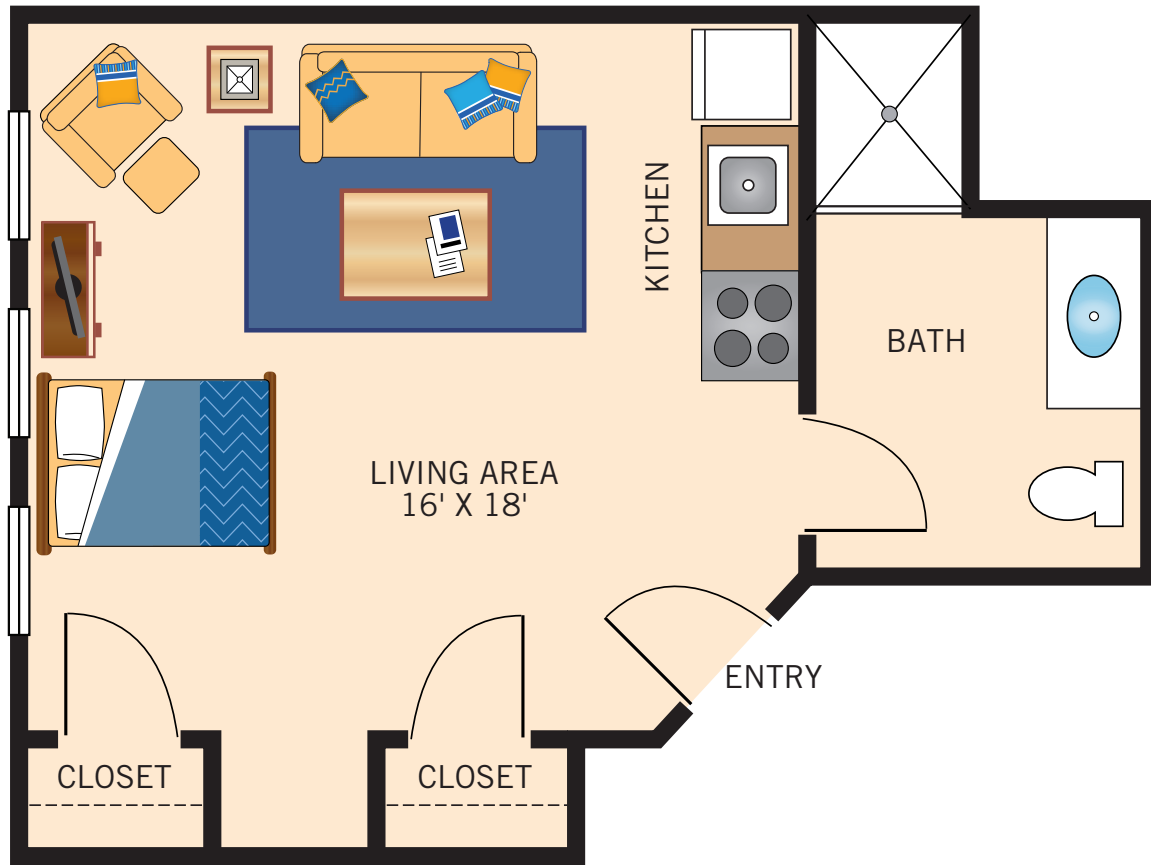

STUDIO

405 Square Feet

Floor plans are not to scale and are shown for comparative purposes only.
Actual apartment floor plans may have minor variations.

ONE BEDROOM
600 Square Feet

Floor plans are not to scale and are shown for comparative purposes only.
Actual apartment floor plans may have minor variations.

ONE BEDROOM

635 Square Feet

Floor plans are not to scale and are shown for comparative purposes only.
Actual apartment floor plans may have minor variations.

OPTIMA TWO BEDROOM

1,100 Square Feet

Floor plans are not to scale and are shown for comparative purposes only.
Actual apartment floor plans may have minor variations.

TWO BEDROOM
828 Square Feet

Floor plans are not to scale and are shown for comparative purposes only.
Actual apartment floor plans may have minor variations.