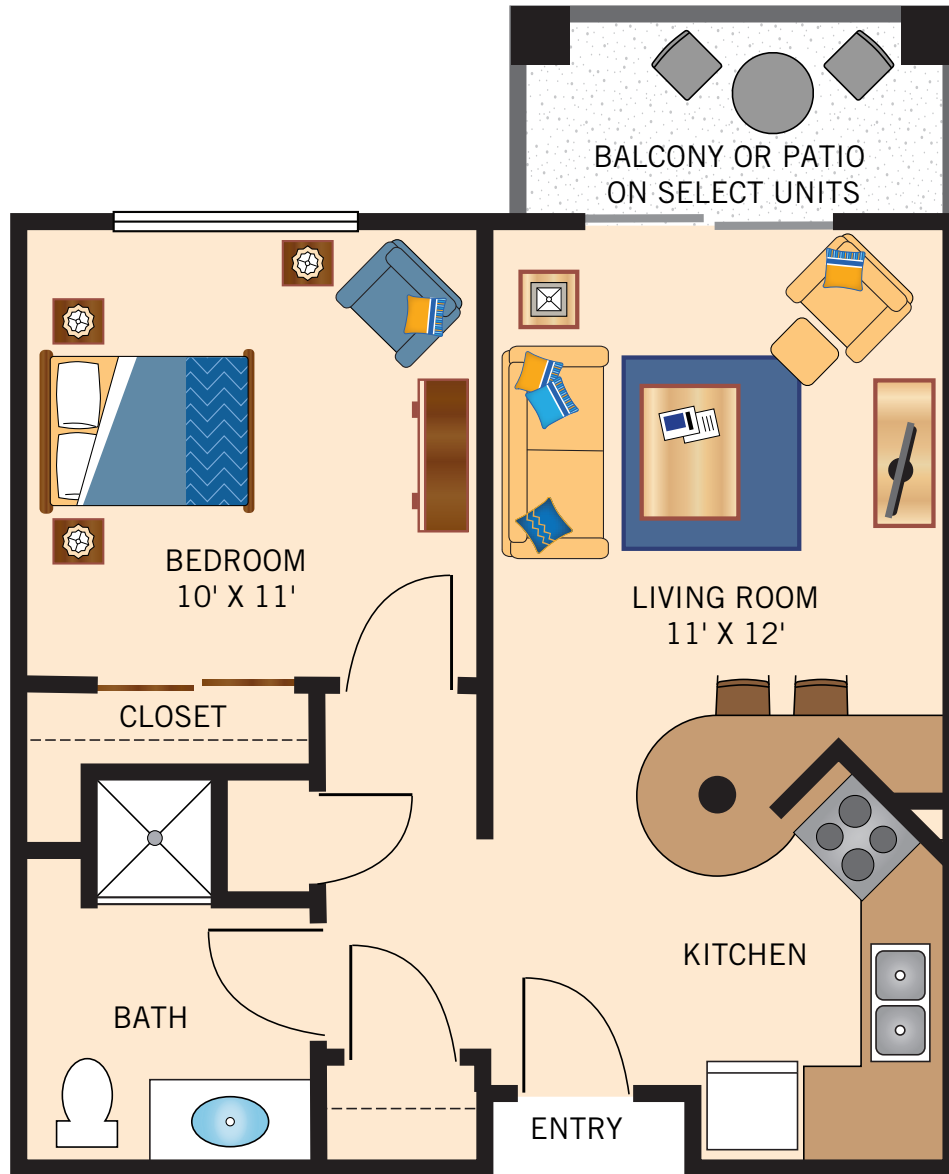

STUDIO

405 Square Feet

Floor plans are not to scale and are shown for comparative purposes only.
Actual apartment floor plans may have minor variations.

ONE BEDROOM
600 Square Feet

Floor plans are not to scale and are shown for comparative purposes only.
Actual apartment floor plans may have minor variations.

ONE BEDROOM

635 Square Feet

Floor plans are not to scale and are shown for comparative purposes only.
Actual apartment floor plans may have minor variations.

OPTIMA TWO BEDROOM

1,100 Square Feet

Floor plans are not to scale and are shown for comparative purposes only.
Actual apartment floor plans may have minor variations.

TWO BEDROOM
828 Square Feet

Floor plans are not to scale and are shown for comparative purposes only.
Actual apartment floor plans may have minor variations.