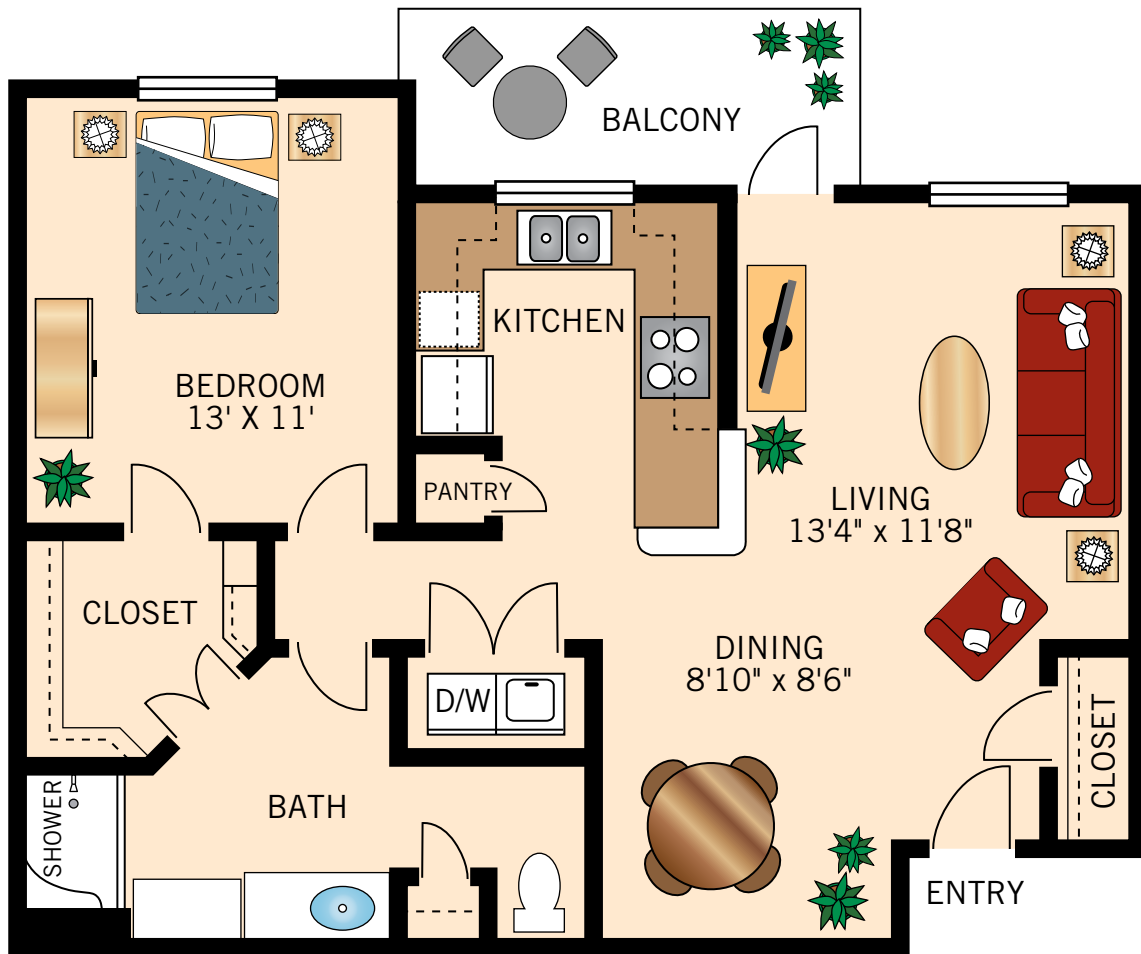

THE TUSCANY ONE BEDROOM ONE BATH

689-740 Square Feet

Floor plans are not to scale and are shown for comparative purposes only.
Actual apartment floor plans may have minor variations.

THE FLORENCE ONE BEDROOM ONE BATH

760-802 Square Feet

Floor plans are not to scale and are shown for comparative purposes only.
Actual apartment floor plans may have minor variations.

THE GENOA ONE BEDROOM ONE BATH

768-810 Square Feet

Floor plans are not to scale and are shown for comparative purposes only.
Actual apartment floor plans may have minor variations.

PARKVIEW IN FRISCO

A WATERMARK RETIREMENT COMMUNITY

INDEPENDENT LIVING AT THE TOWN CENTER

Floor Plan

THE MILAN

TWO BEDROOM TWO BATH

1,038 Square Feet

Floor plans are not to scale and are shown for comparative purposes only.
Actual apartment floor plans may have minor variations.

THE VENICE

TWO BEDROOM TWO BATH

1,015–1,061 Square Feet

Floor plans are not to scale and are shown for comparative purposes only.
Actual apartment floor plans may have minor variations.

THE PALERMO TWO BEDROOM TWO BATH