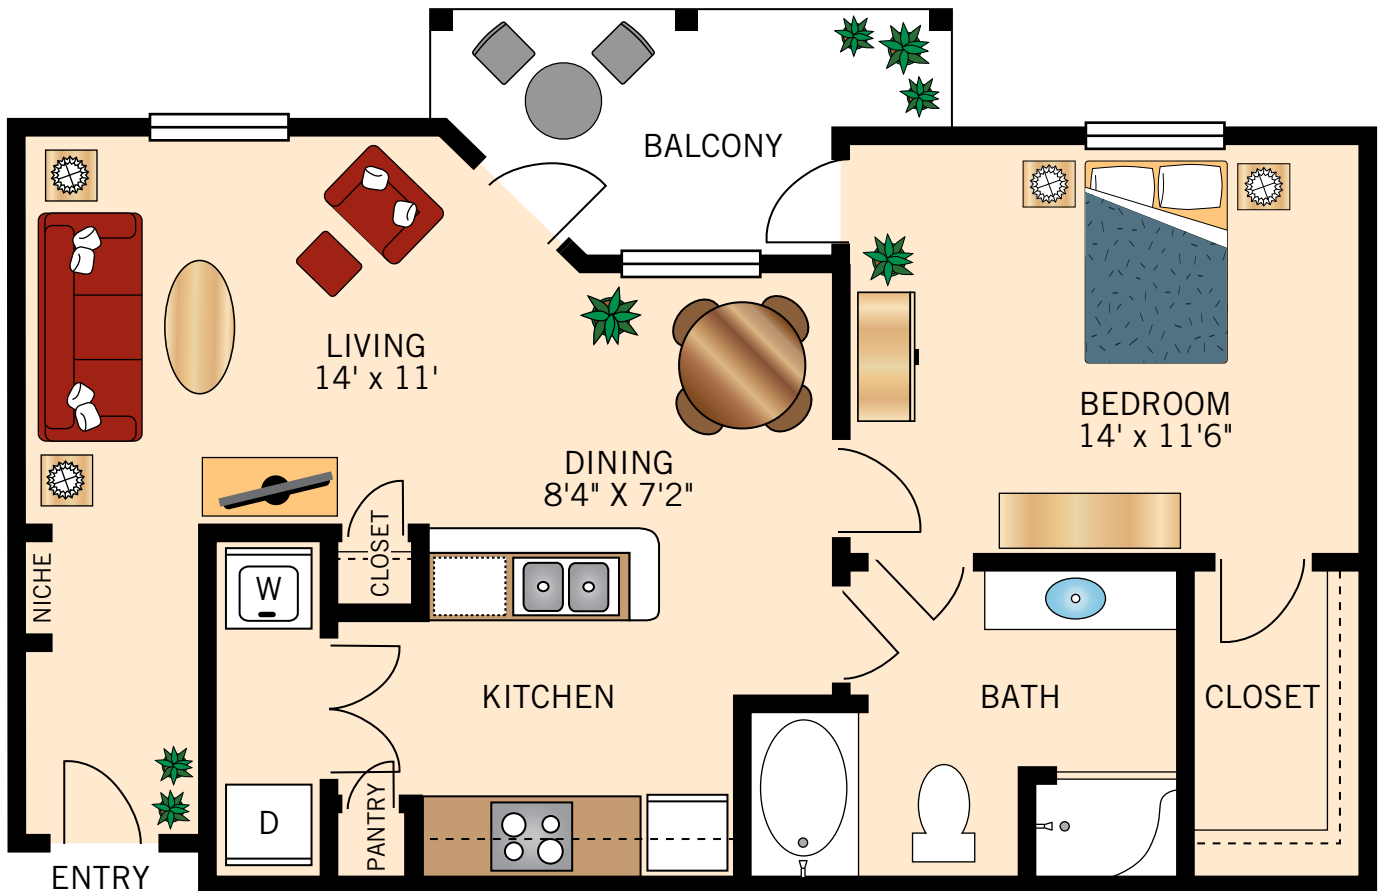

THE TUSCANY ONE BEDROOM ONE BATH

689-740 Square Feet

Floor plans are not to scale and are shown for comparative purposes only.
Actual apartment floor plans may have minor variations.

THE FLORENCE ONE BEDROOM ONE BATH

760-802 Square Feet

Floor plans are not to scale and are shown for comparative purposes only.
Actual apartment floor plans may have minor variations.

THE GENOA ONE BEDROOM ONE BATH

768-810 Square Feet

Floor plans are not to scale and are shown for comparative purposes only.
Actual apartment floor plans may have minor variations.

PARKVIEW IN FRISCO

A WATERMARK RETIREMENT COMMUNITY

INDEPENDENT LIVING AT THE TOWN CENTER

Floor Plan

THE MILAN

TWO BEDROOM TWO BATH

1,038 Square Feet

Floor plans are not to scale and are shown for comparative purposes only.
Actual apartment floor plans may have minor variations.

THE VENICE

TWO BEDROOM TWO BATH

1,015–1,061 Square Feet

Floor plans are not to scale and are shown for comparative purposes only.
Actual apartment floor plans may have minor variations.

THE PALERMO TWO BEDROOM TWO BATH