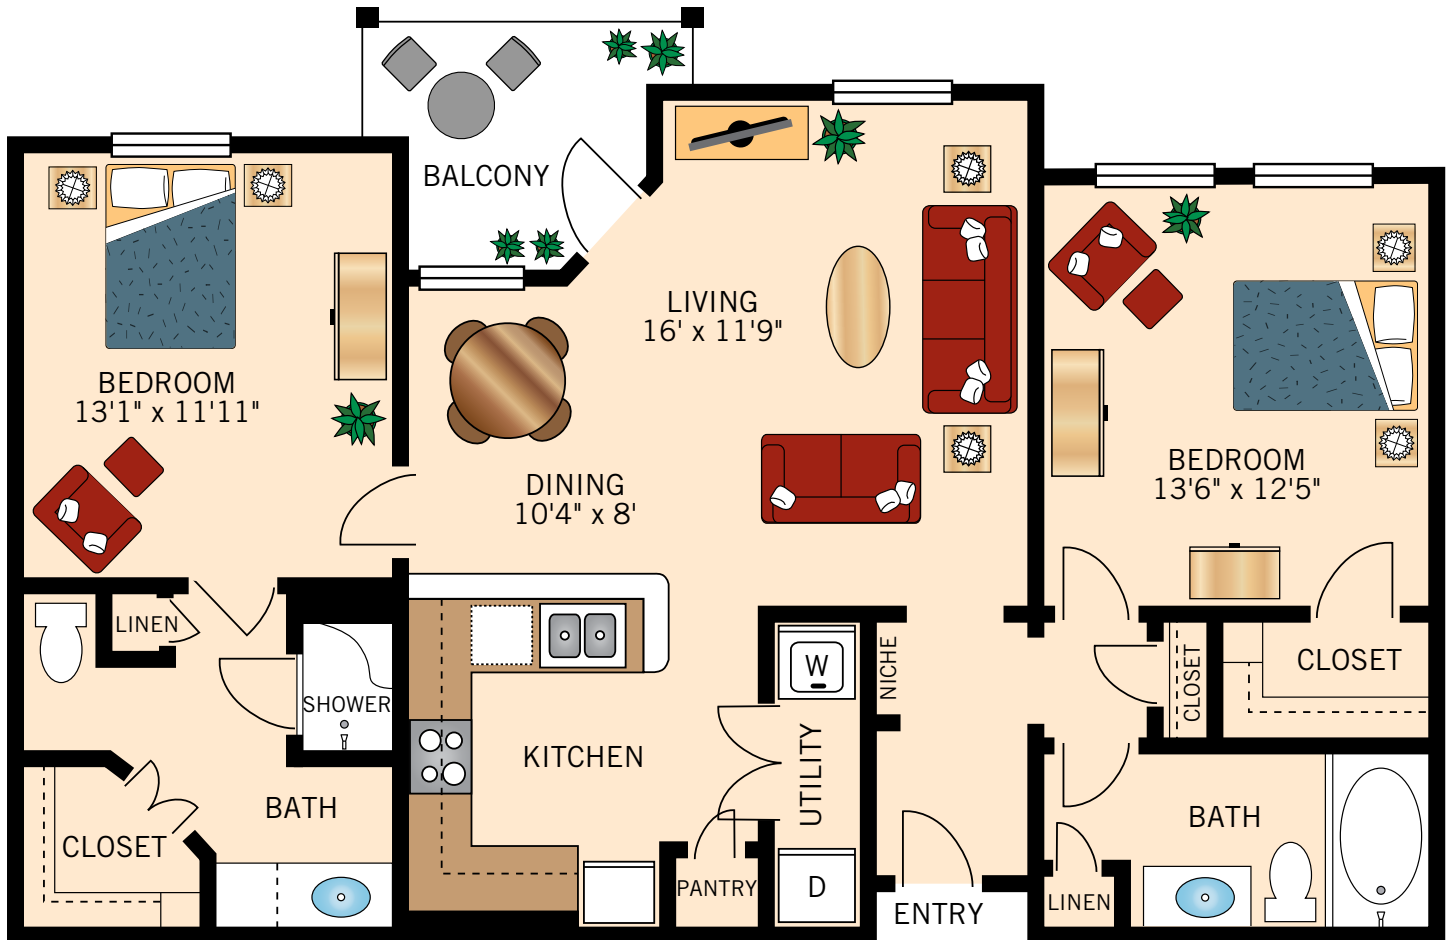

760-802 Square Feet

Floor plans are not to scale and are shown for comparative purposes only.
Actual apartment floor plans may have minor variations.

THE GENOA ONE BEDROOM ONE BATH

768-810 Square Feet

Floor plans are not to scale and are shown for comparative purposes only.
Actual apartment floor plans may have minor variations.

PARKVIEW IN FRISCO

A WATERMARK RETIREMENT COMMUNITY

INDEPENDENT LIVING AT THE TOWN CENTER

Floor Plan

THE MILAN

TWO BEDROOM TWO BATH

1,038 Square Feet

Floor plans are not to scale and are shown for comparative purposes only.
Actual apartment floor plans may have minor variations.

THE VENICE

TWO BEDROOM TWO BATH

1,015–1,061 Square Feet

Floor plans are not to scale and are shown for comparative purposes only.
Actual apartment floor plans may have minor variations.

THE PALERMO TWO BEDROOM TWO BATH

1,122–1,196 Square Feet

Floor plans are not to scale and are shown for comparative purposes only.
Actual apartment floor plans may have minor variations.