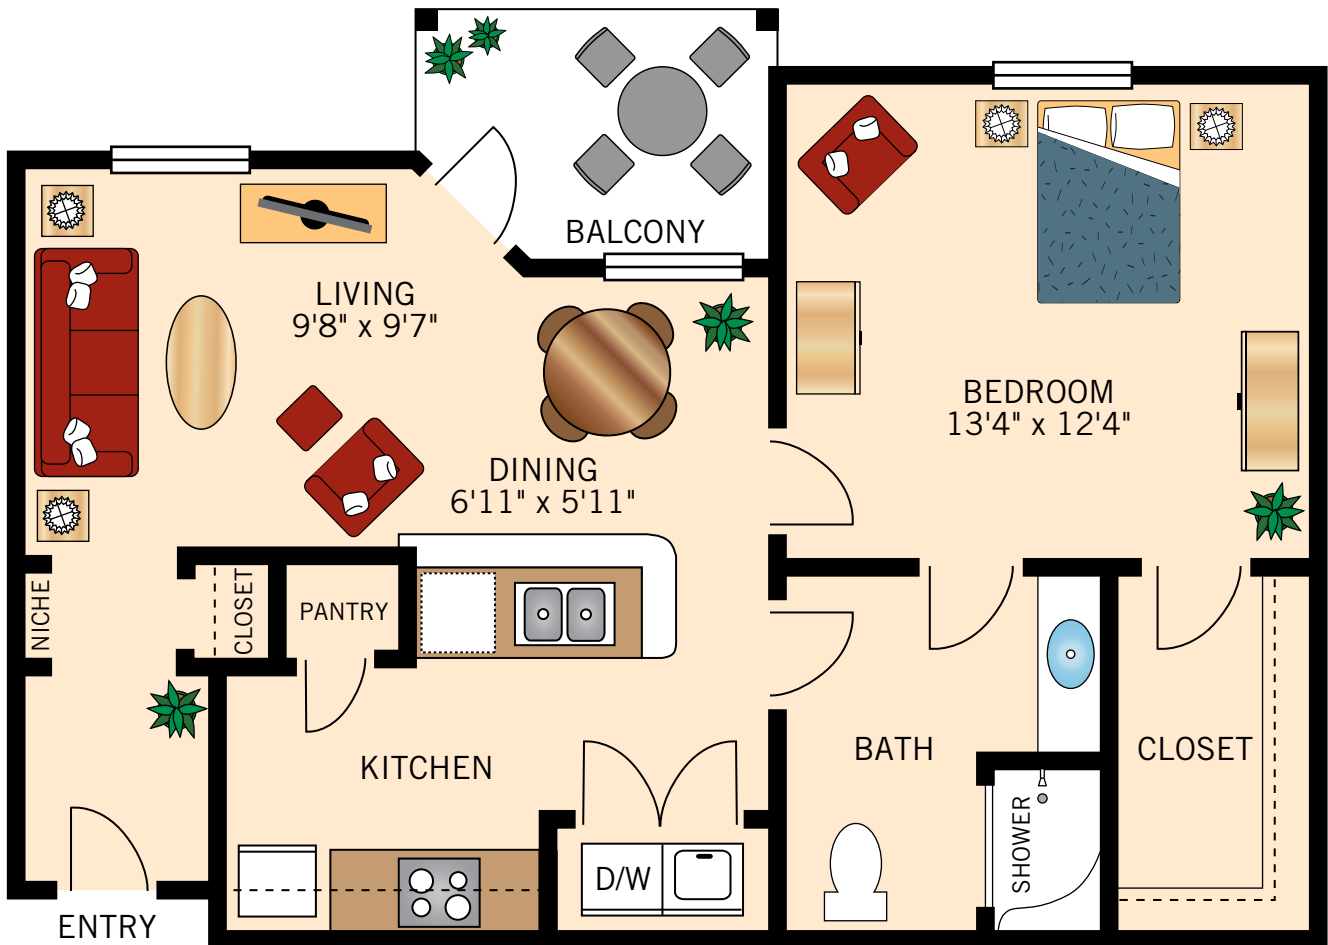

THE TUSCANY ONE BEDROOM ONE BATH

689-740 Square Feet

Floor plans are not to scale and are shown for comparative purposes only.
Actual apartment floor plans may have minor variations.

THE FLORENCE ONE BEDROOM ONE BATH

760-802 Square Feet

Floor plans are not to scale and are shown for comparative purposes only.
Actual apartment floor plans may have minor variations.

THE GENOA ONE BEDROOM ONE BATH

768-810 Square Feet

Floor plans are not to scale and are shown for comparative purposes only.
Actual apartment floor plans may have minor variations.

PARKVIEW IN FRISCO

A WATERMARK RETIREMENT COMMUNITY

INDEPENDENT LIVING AT THE TOWN CENTER

Floor Plan

THE MILAN

TWO BEDROOM TWO BATH

1,038 Square Feet

Floor plans are not to scale and are shown for comparative purposes only.
Actual apartment floor plans may have minor variations.

THE VENICE

TWO BEDROOM TWO BATH

1,015–1,061 Square Feet

Floor plans are not to scale and are shown for comparative purposes only.
Actual apartment floor plans may have minor variations.

THE PALERMO TWO BEDROOM TWO BATH