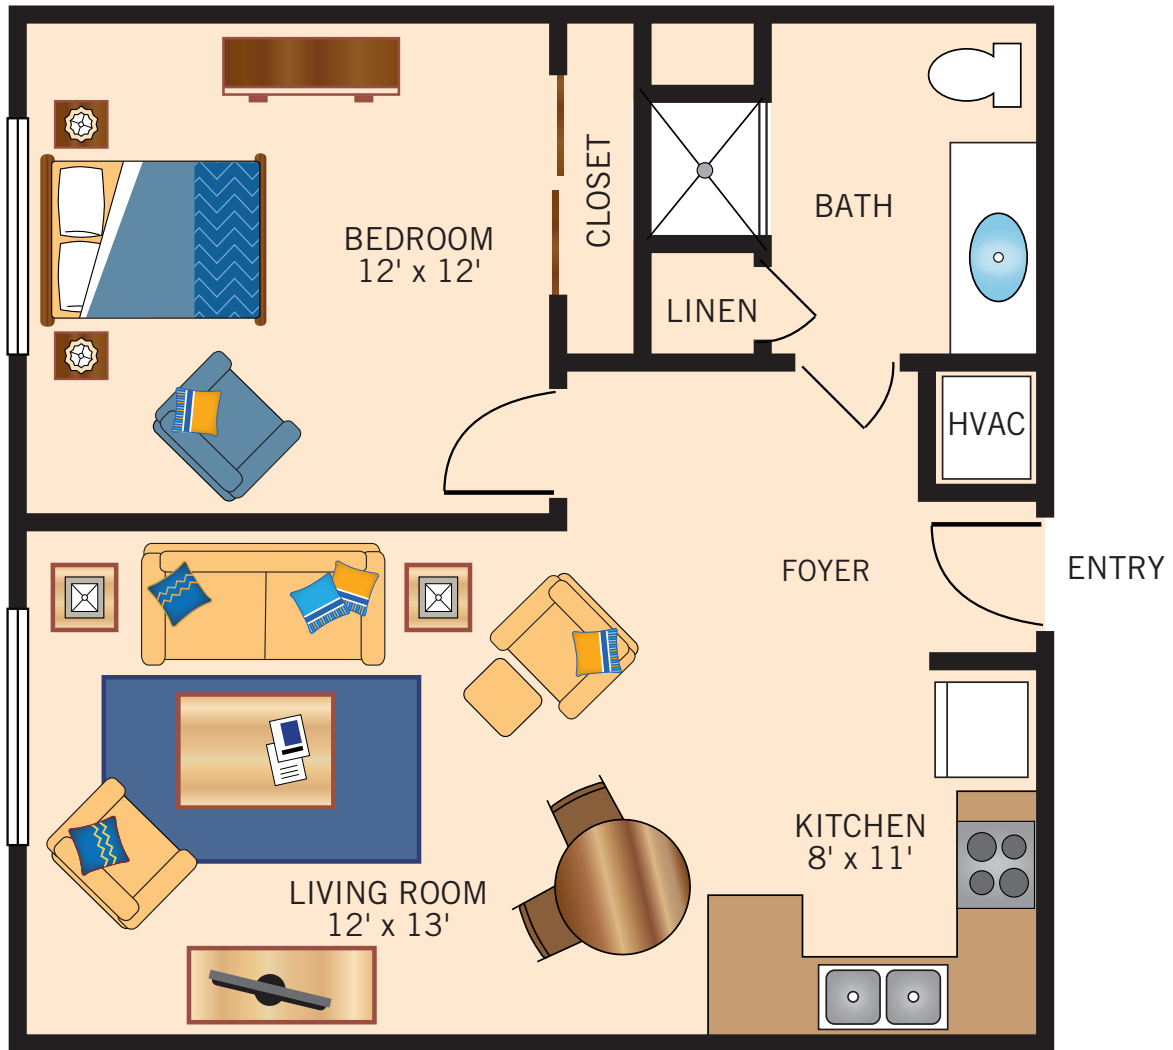

**STUDIO D**

440 Square Feet

Floor plans are not to scale and are shown for comparative purposes only.  
Actual apartment floor plans may have minor variations.

**STUDIO**

428–500 Square Feet

Floor plans are not to scale and are shown for comparative purposes only.  
Actual apartment floor plans may have minor variations.

**ONE BEDROOM**

600-766 Square Feet

Floor plans are not to scale and are shown for comparative purposes only.  
Actual apartment floor plans may have minor variations.

**TWO BEDROOM**  
800–870 Square Feet

Floor plans are not to scale and are shown for comparative purposes only.  
Actual apartment floor plans may have minor variations.