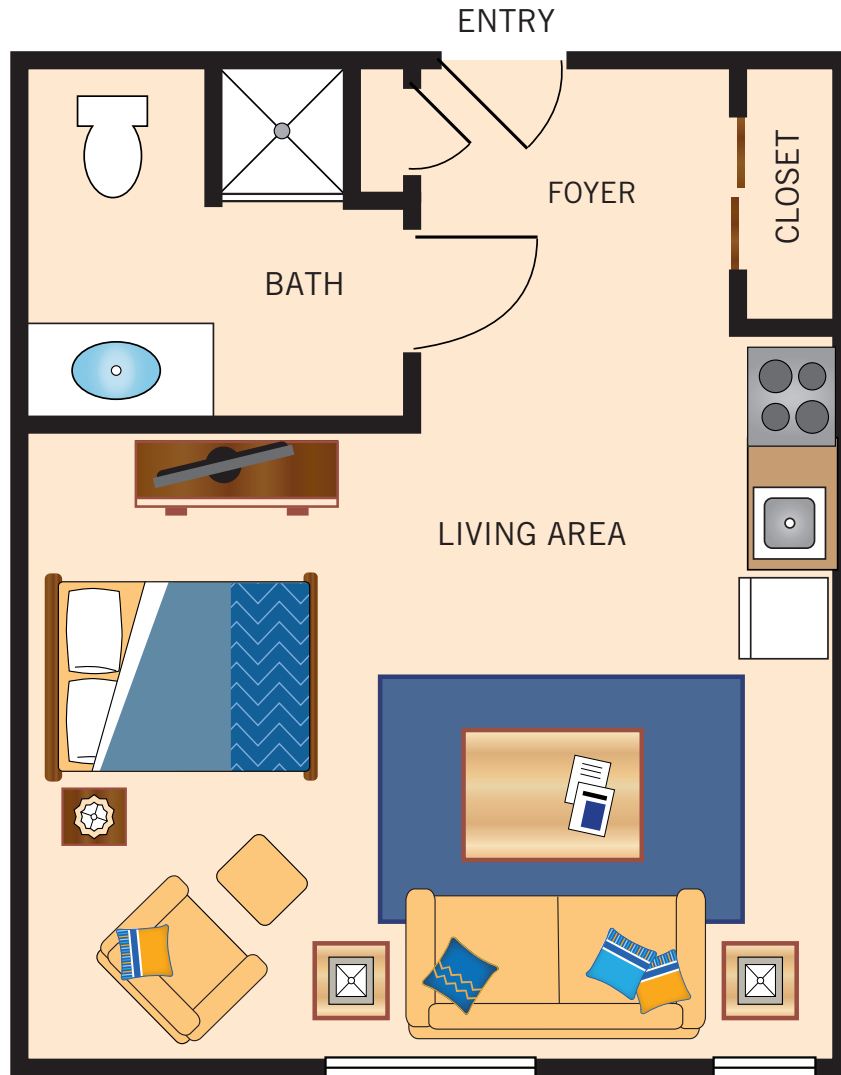

**STUDIO D**

440 Square Feet

Floor plans are not to scale and are shown for comparative purposes only.  
Actual apartment floor plans may have minor variations.

**STUDIO**

428–500 Square Feet

Floor plans are not to scale and are shown for comparative purposes only.  
Actual apartment floor plans may have minor variations.

**ONE BEDROOM**

600-766 Square Feet

Floor plans are not to scale and are shown for comparative purposes only.  
Actual apartment floor plans may have minor variations.

**TWO BEDROOM**  
800–870 Square Feet

Floor plans are not to scale and are shown for comparative purposes only.  
Actual apartment floor plans may have minor variations.