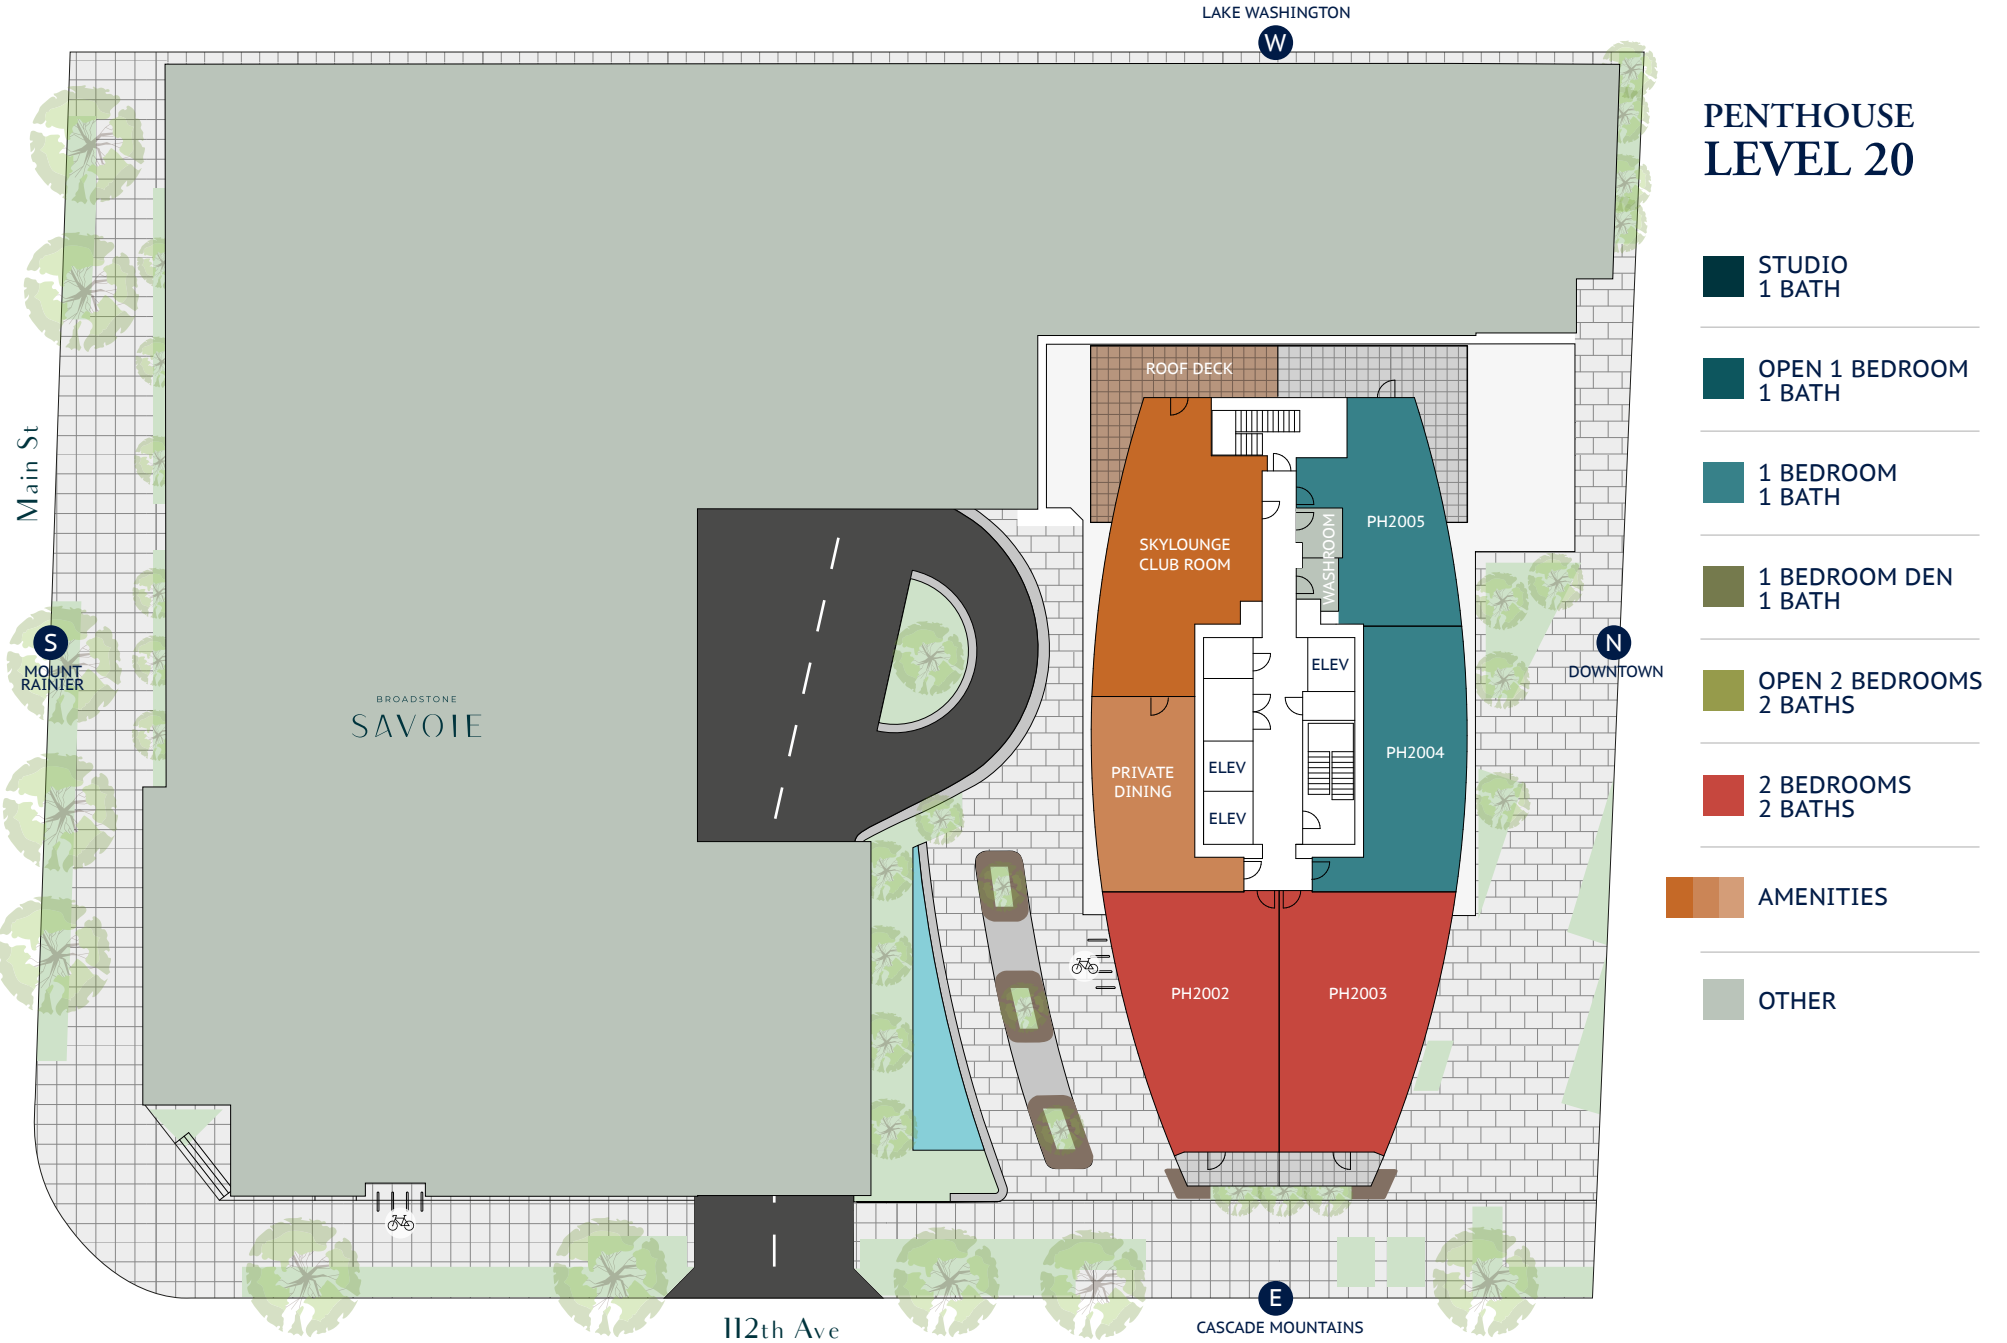

PARKING 2

- STUDIO
1 BATH

- OPEN 1 BEDROOM
1 BATH

- 1 BEDROOM
1 BATH

- 1 BEDROOM DEN
1 BATH

- OPEN 2 BEDROOMS
2 BATHS

- 2 BEDROOMS
2 BATHS

- AMENITIES

- OTHER

- ⚡** ELECTRIC VEHICLE

PARKING 1

-  STUDIO
1 BATH
-  OPEN 1 BEDROOM
1 BATH
-  1 BEDROOM
1 BATH
-  1 BEDROOM DEN
1 BATH
-  OPEN 2 BEDROOMS
2 BATHS
-  2 BEDROOMS
2 BATHS
-  AMENITIES
-  OTHER
-  ELECTRIC
VEHICLE

LEVEL 9

- STUDIO
1 BATH

- OPEN 1 BEDROOM
1 BATH

- 1 BEDROOM
1 BATH

- 1 BEDROOM DEN
1 BATH

- OPEN 2 BEDROOMS
2 BATHS

- 2 BEDROOMS
2 BATHS

- AMENITIES

- OTHER

PENTHOUSE LEVEL 20

- STUDIO
1 BATH

- OPEN 1 BEDROOM
1 BATH

- 1 BEDROOM
1 BATH

- 1 BEDROOM DEN
1 BATH

- OPEN 2 BEDROOMS
2 BATHS

- 2 BEDROOMS
2 BATHS