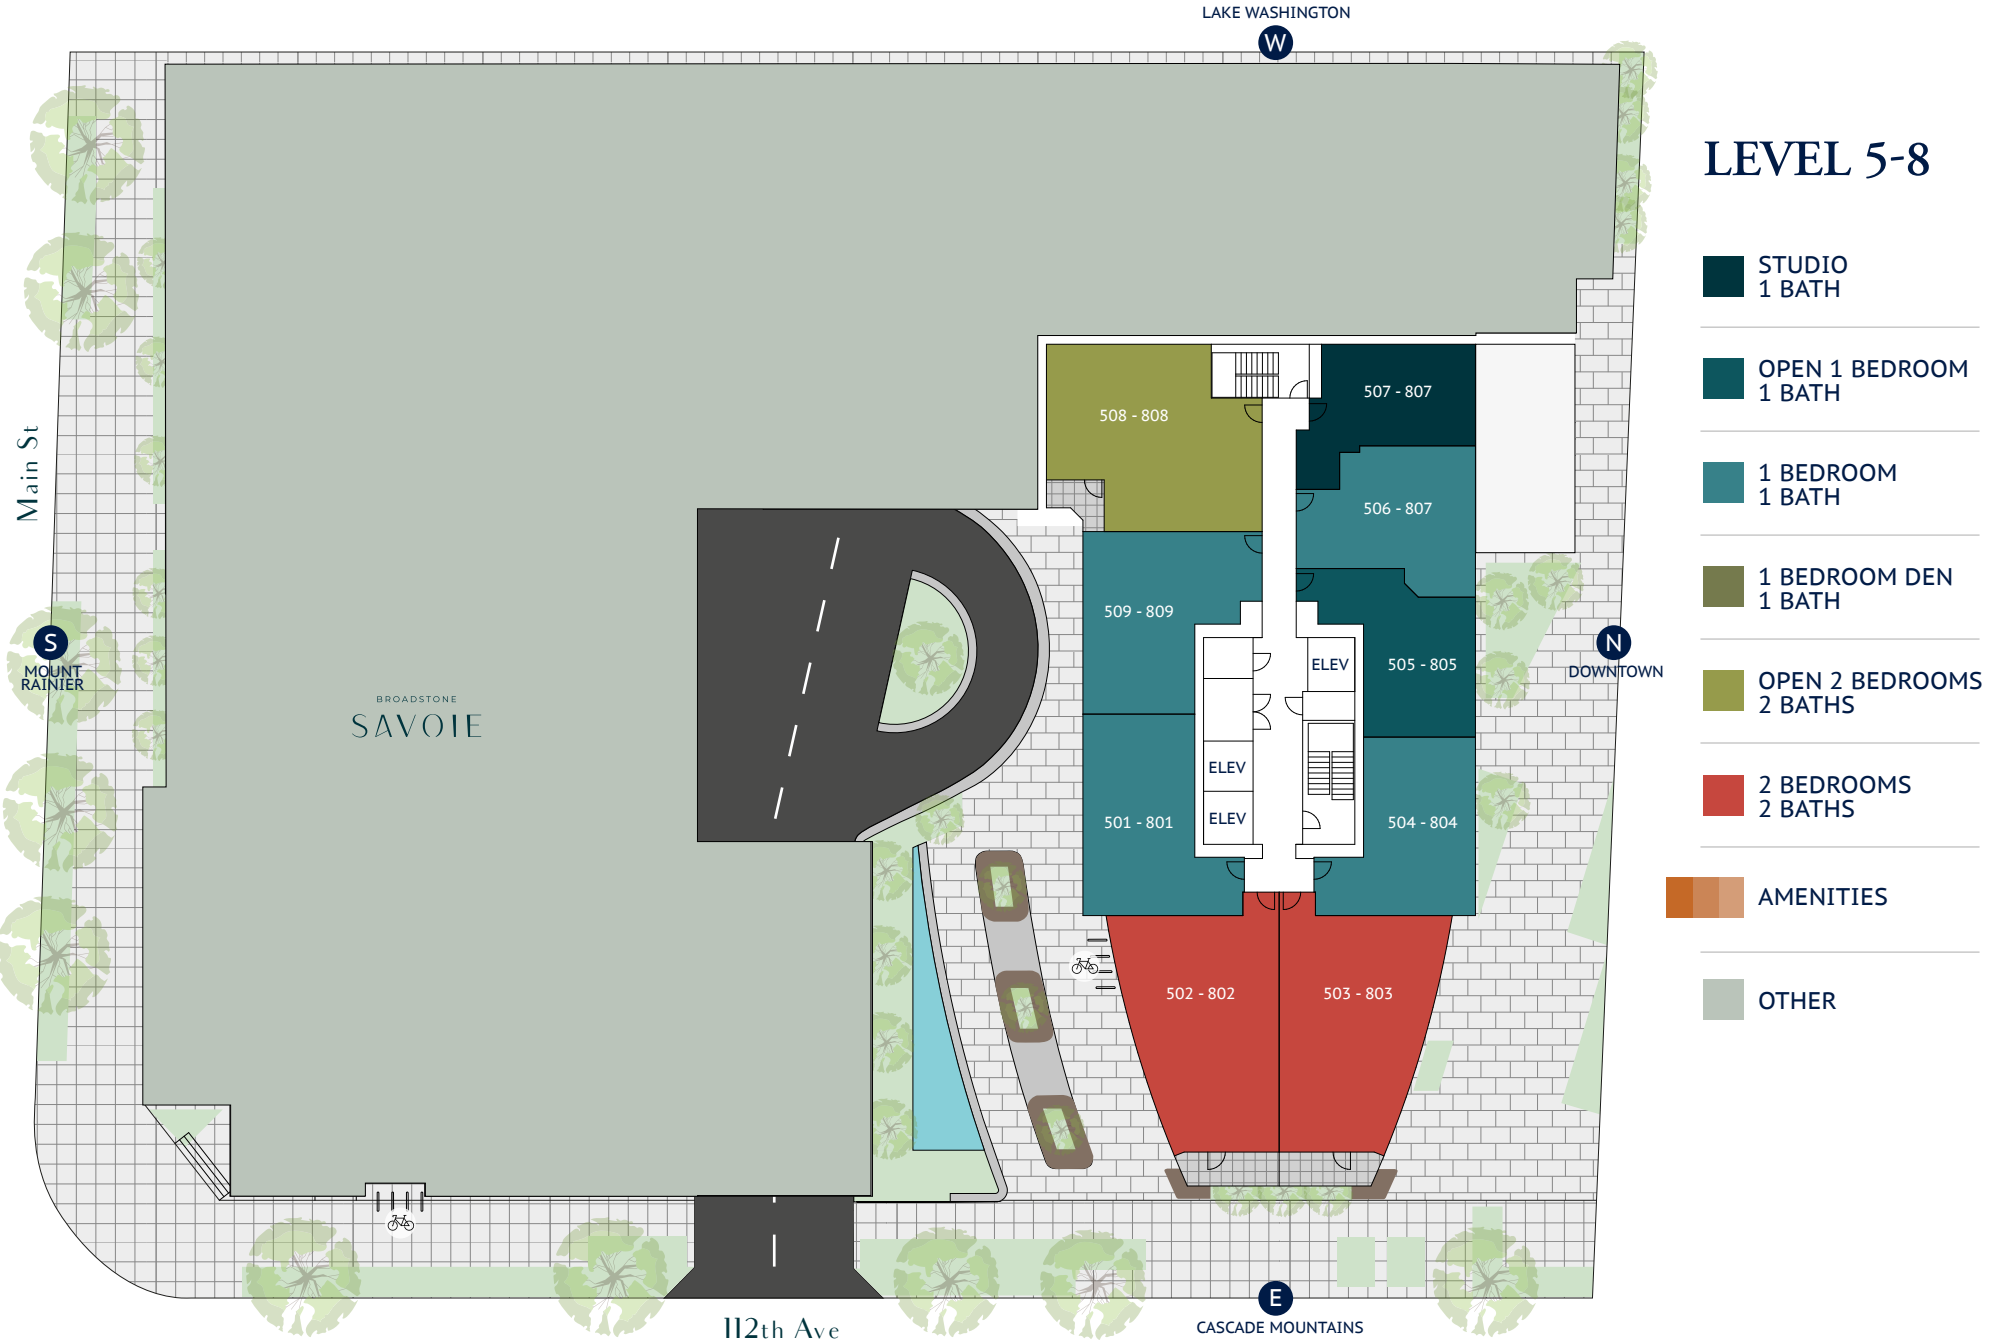

PARKING 2

- STUDIO
1 BATH

- OPEN 1 BEDROOM
1 BATH

- 1 BEDROOM
1 BATH

- 1 BEDROOM DEN
1 BATH

- OPEN 2 BEDROOMS
2 BATHS

- 2 BEDROOMS
2 BATHS

- AMENITIES

- OTHER

- ⚡** ELECTRIC VEHICLE

PARKING 1

-  STUDIO
1 BATH
-  OPEN 1 BEDROOM
1 BATH
-  1 BEDROOM
1 BATH
-  1 BEDROOM DEN
1 BATH
-  OPEN 2 BEDROOMS
2 BATHS
-  2 BEDROOMS
2 BATHS
-  AMENITIES
-  OTHER
-  ELECTRIC
VEHICLE

LEVEL 9

- STUDIO
1 BATH

- OPEN 1 BEDROOM
1 BATH

- 1 BEDROOM
1 BATH

- 1 BEDROOM DEN
1 BATH

- OPEN 2 BEDROOMS
2 BATHS

- 2 BEDROOMS
2 BATHS

- AMENITIES

- OTHER

PENTHOUSE LEVEL 20

- STUDIO
1 BATH

- OPEN 1 BEDROOM
1 BATH

- 1 BEDROOM
1 BATH

- 1 BEDROOM DEN
1 BATH

- OPEN 2 BEDROOMS
2 BATHS

- 2 BEDROOMS
2 BATHS