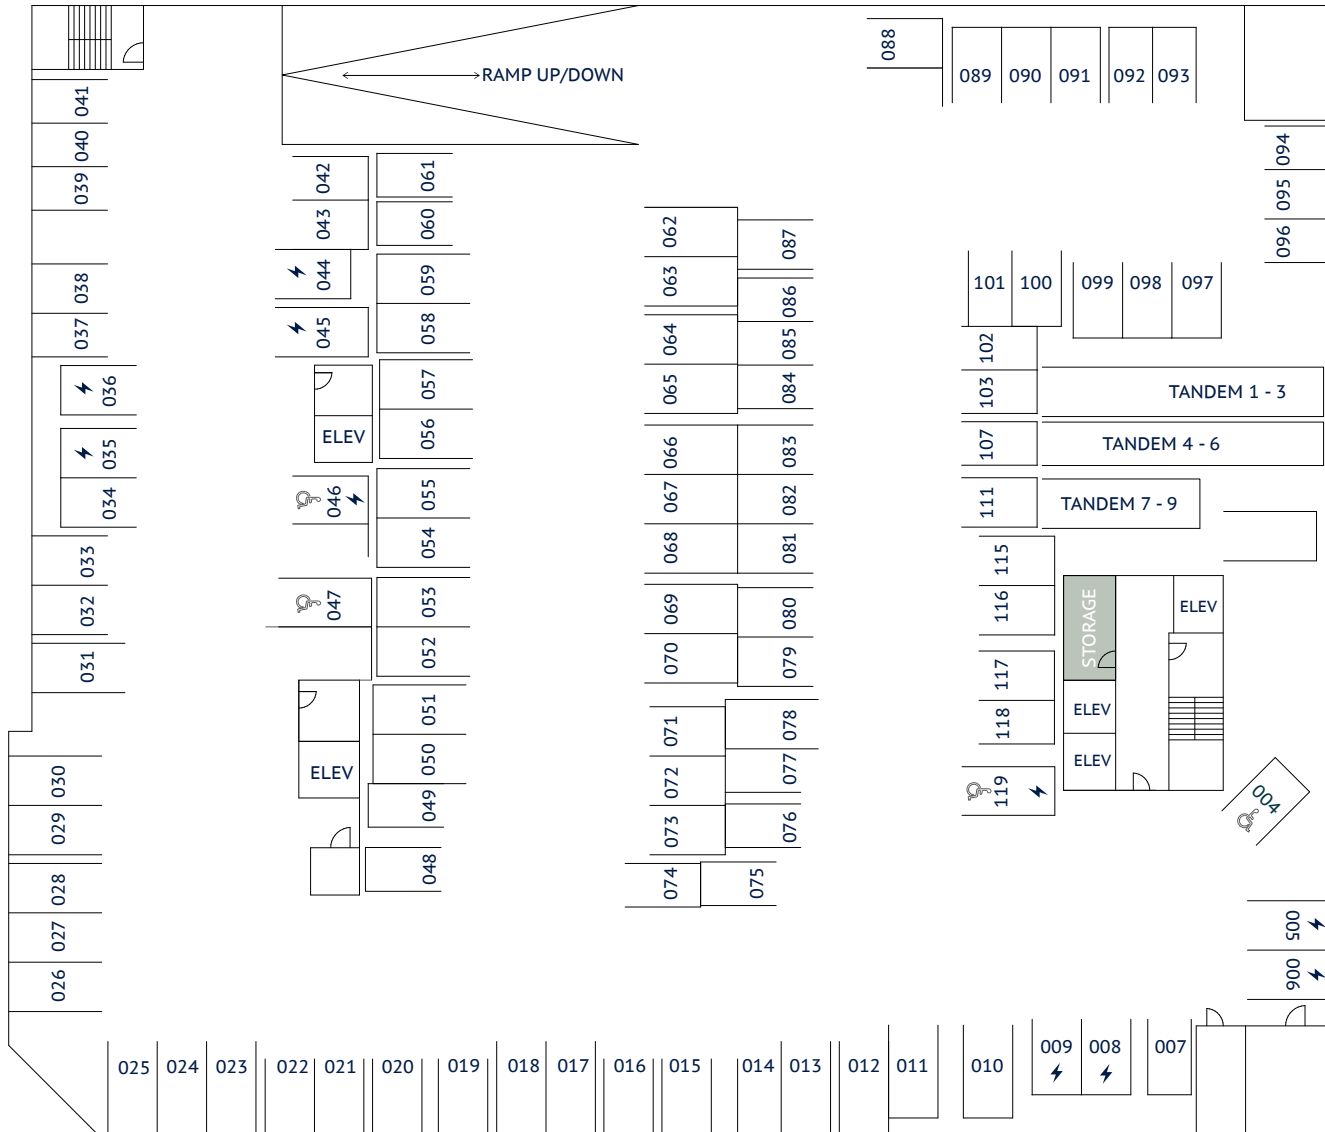

PARKING 2

- STUDIO
1 BATH

- OPEN 1 BEDROOM
1 BATH

- 1 BEDROOM
1 BATH

- 1 BEDROOM DEN
1 BATH

- OPEN 2 BEDROOMS
2 BATHS

- 2 BEDROOMS
2 BATHS

- AMENITIES

- OTHER

- ⚡** ELECTRIC VEHICLE

PARKING 1

-  STUDIO
1 BATH
-  OPEN 1 BEDROOM
1 BATH
-  1 BEDROOM
1 BATH
-  1 BEDROOM DEN
1 BATH
-  OPEN 2 BEDROOMS
2 BATHS
-  2 BEDROOMS
2 BATHS
-  AMENITIES
-  OTHER
-  ELECTRIC
VEHICLE

LEVEL 9

- STUDIO
1 BATH

- OPEN 1 BEDROOM
1 BATH

- 1 BEDROOM
1 BATH

- 1 BEDROOM DEN
1 BATH

- OPEN 2 BEDROOMS
2 BATHS

- 2 BEDROOMS
2 BATHS

- AMENITIES