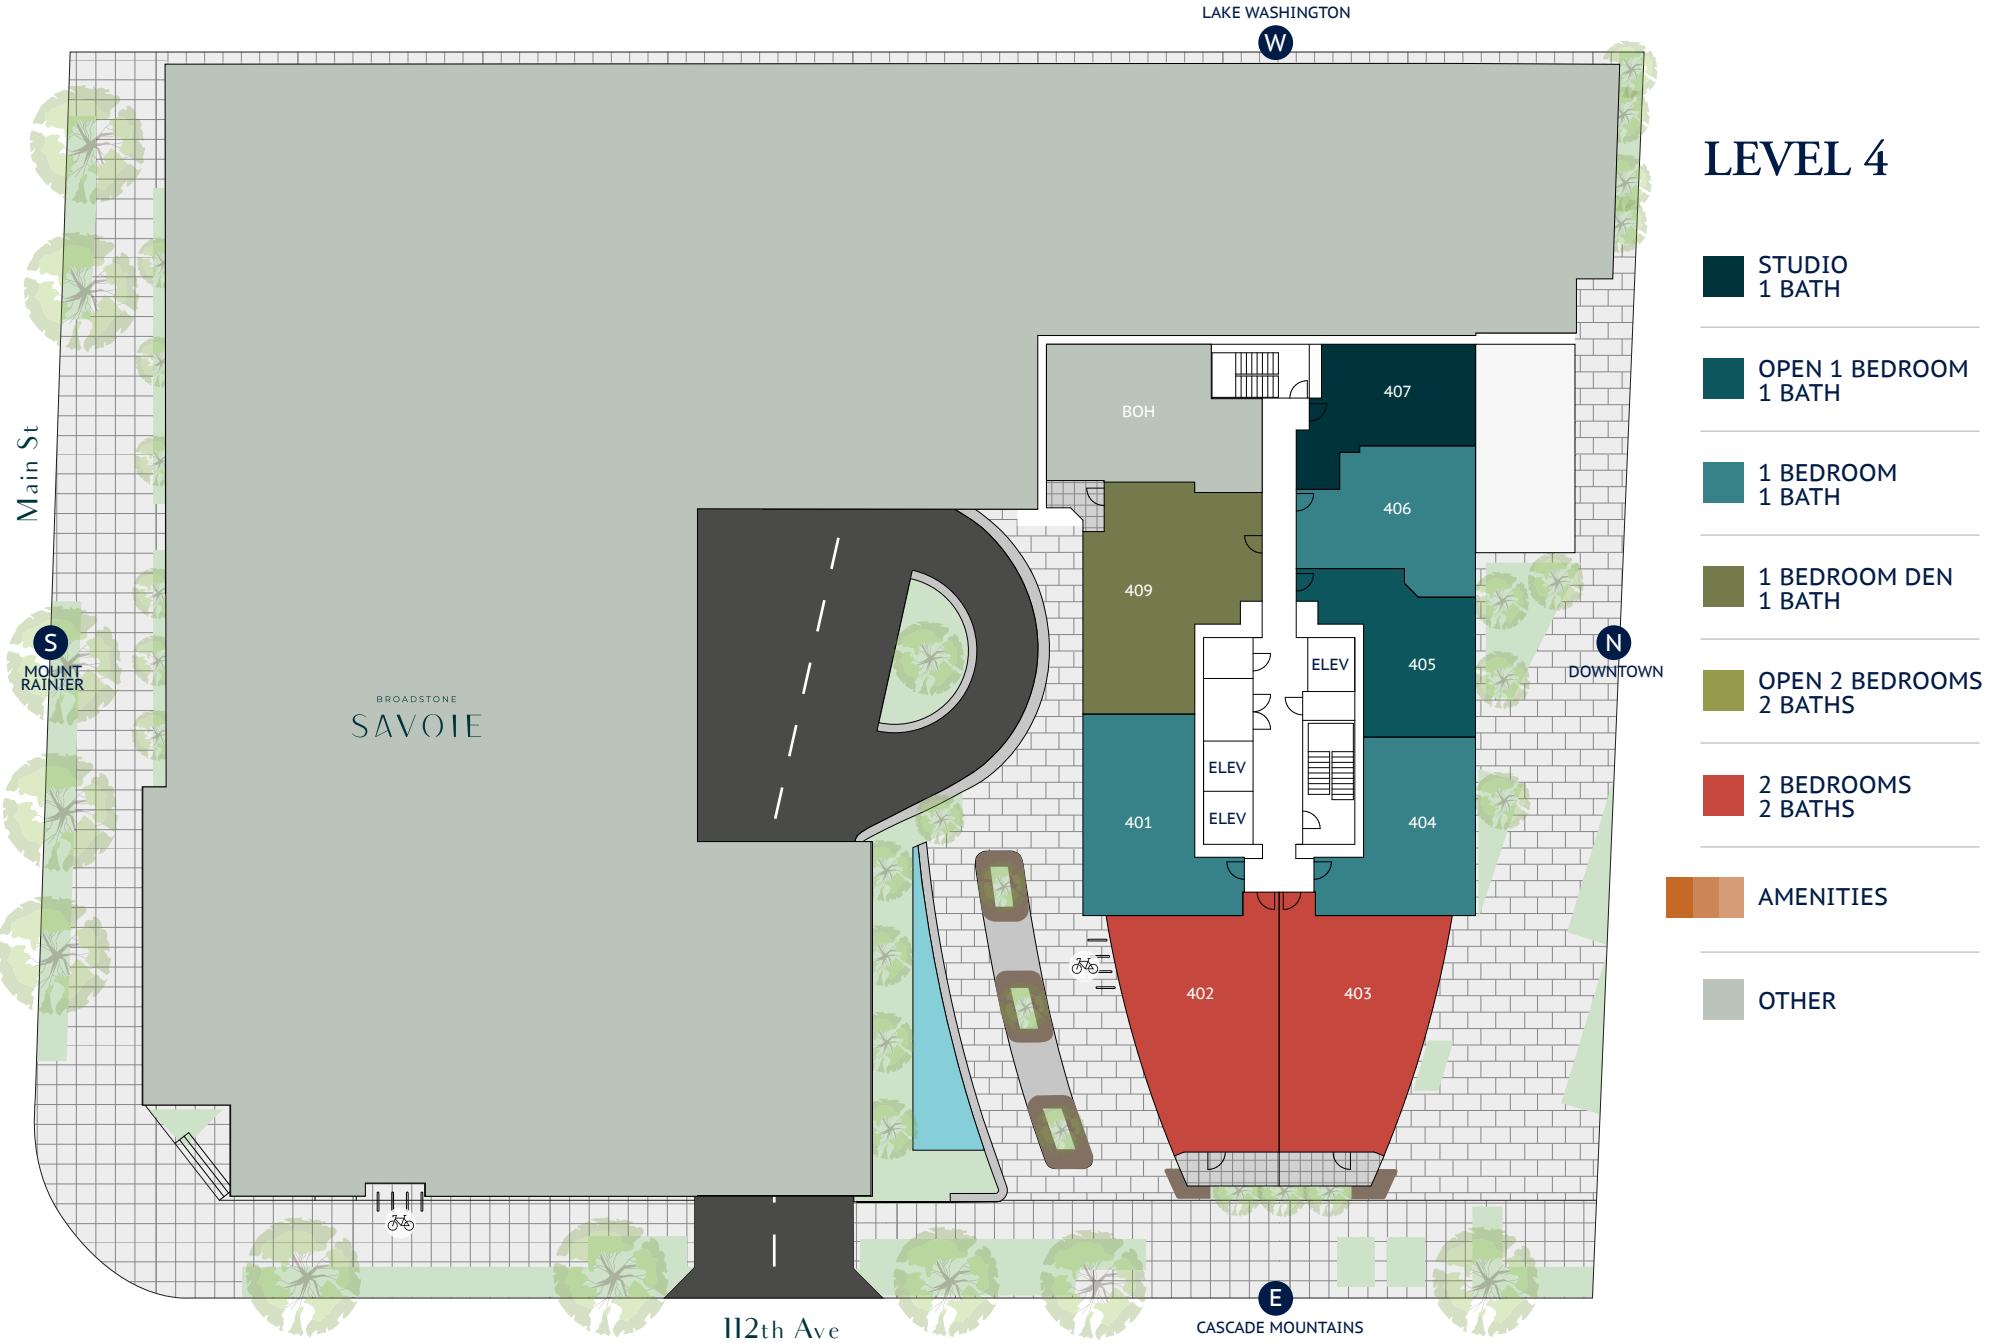

PARKING 2

- STUDIO
1 BATH

- OPEN 1 BEDROOM
1 BATH

- 1 BEDROOM
1 BATH

- 1 BEDROOM DEN
1 BATH

- OPEN 2 BEDROOMS
2 BATHS

- 2 BEDROOMS
2 BATHS

- AMENITIES

- OTHER

- ⚡** ELECTRIC VEHICLE

PARKING 1

-  STUDIO
1 BATH
-  OPEN 1 BEDROOM
1 BATH
-  1 BEDROOM
1 BATH
-  1 BEDROOM DEN
1 BATH
-  OPEN 2 BEDROOMS
2 BATHS
-  2 BEDROOMS
2 BATHS
-  AMENITIES
-  OTHER
-  ELECTRIC
VEHICLE

LEVEL 9

- STUDIO
1 BATH

- OPEN 1 BEDROOM
1 BATH

- 1 BEDROOM
1 BATH

- 1 BEDROOM DEN
1 BATH

- OPEN 2 BEDROOMS
2 BATHS

- 2 BEDROOMS
2 BATHS

- AMENITIES

- OTHER

PENTHOUSE LEVEL 20

- STUDIO
1 BATH

- OPEN 1 BEDROOM
1 BATH

- 1 BEDROOM
1 BATH

- 1 BEDROOM DEN
1 BATH

- OPEN 2 BEDROOMS
2 BATHS

- 2 BEDROOMS
2 BATHS