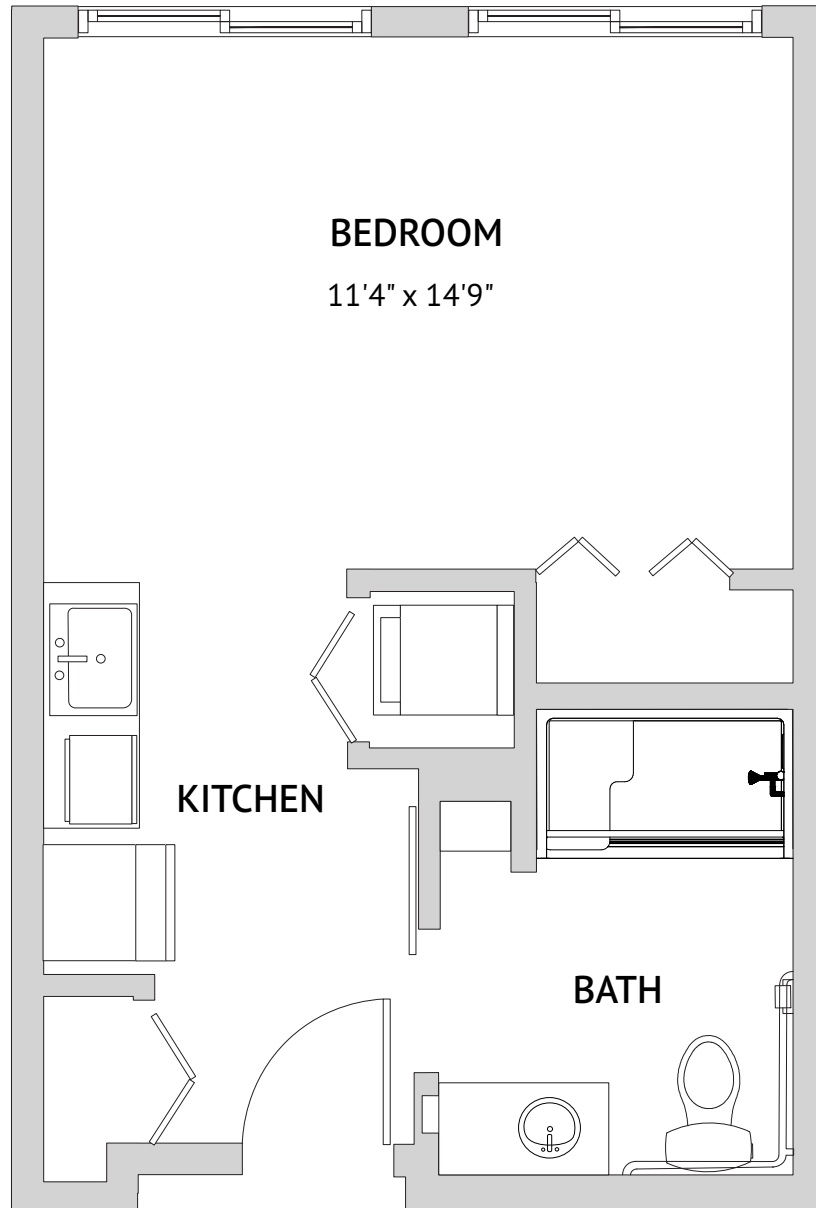

GREENFIELD – STUDIO
393 Square Feet

Floor plans are not to scale and are shown for comparative purposes only.
Actual apartment floor plans may have minor variations.

LUPINE - ONE BEDROOM
637 Square Feet

Floor plans are not to scale and are shown for comparative purposes only.
Actual apartment floor plans may have minor variations.

OCOTILLO - ONE BEDROOM
589 Square Feet

Floor plans are not to scale and are shown for comparative purposes only.
Actual apartment floor plans may have minor variations.

PIMA CANYON – ONE BEDROOM
496 Square Feet

Floor plans are not to scale and are shown for comparative purposes only.
Actual apartment floor plans may have minor variations.

RIPARIAN – ONE BEDROOM

596 Square Feet

ZANJERO – TWO BEDROOM
1040 Square Feet

Floor plans are not to scale and are shown for comparative purposes only.
Actual apartment floor plans may have minor variations.

CACTUS TRIBUTE – STUDIO

272 Square Feet