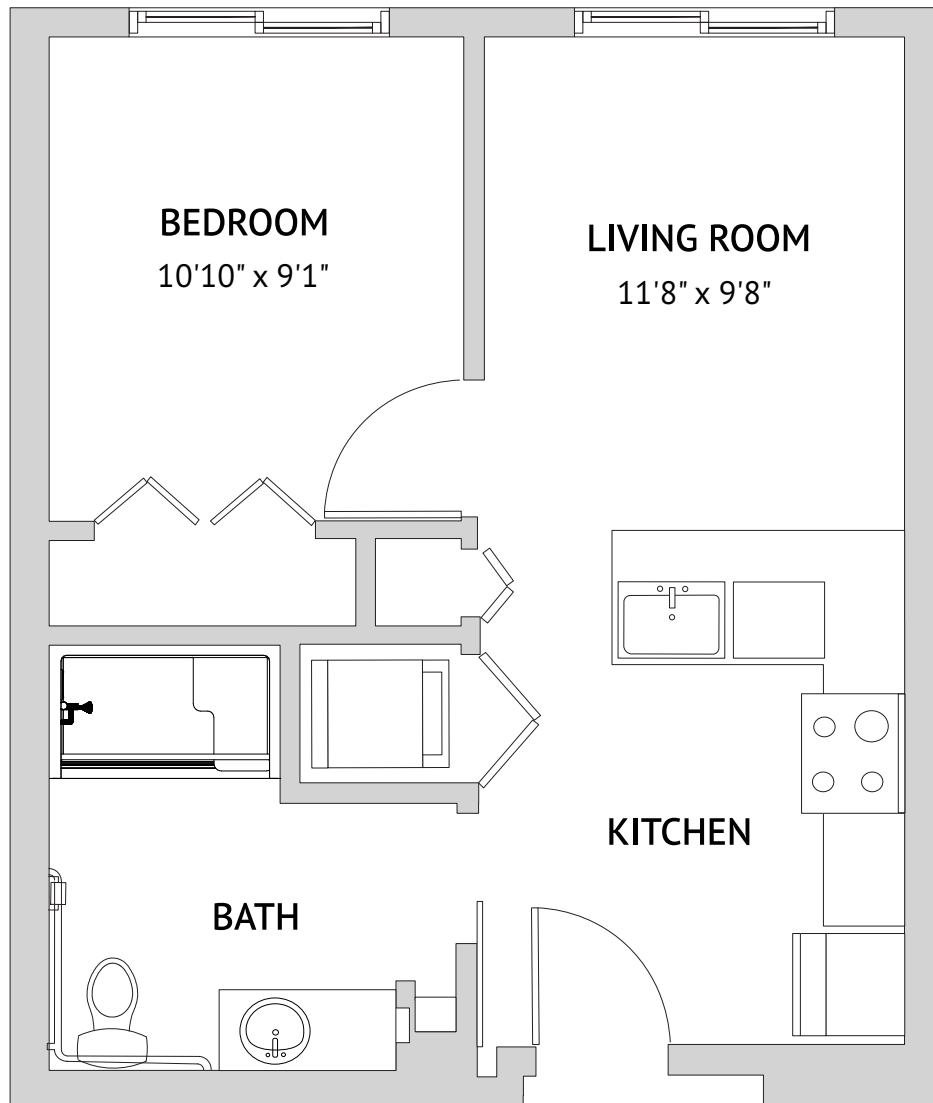

Floor plans are not to scale and are shown for comparative purposes only.
Actual apartment floor plans may have minor variations.

OCOTILLO - ONE BEDROOM
589 Square Feet

Floor plans are not to scale and are shown for comparative purposes only.
Actual apartment floor plans may have minor variations.

PIMA CANYON – ONE BEDROOM
496 Square Feet

Floor plans are not to scale and are shown for comparative purposes only.
Actual apartment floor plans may have minor variations.

RIPARIAN – ONE BEDROOM

596 Square Feet

Floor plans are not to scale and are shown for comparative purposes only.
Actual apartment floor plans may have minor variations.

SAN TAN – ONE BEDROOM
496 Square Feet

Floor plans are not to scale and are shown for comparative purposes only.
Actual apartment floor plans may have minor variations.

ZANJERO – TWO BEDROOM
1040 Square Feet

Floor plans are not to scale and are shown for comparative purposes only.
Actual apartment floor plans may have minor variations.

CACTUS TRIBUTE – STUDIO

272 Square Feet