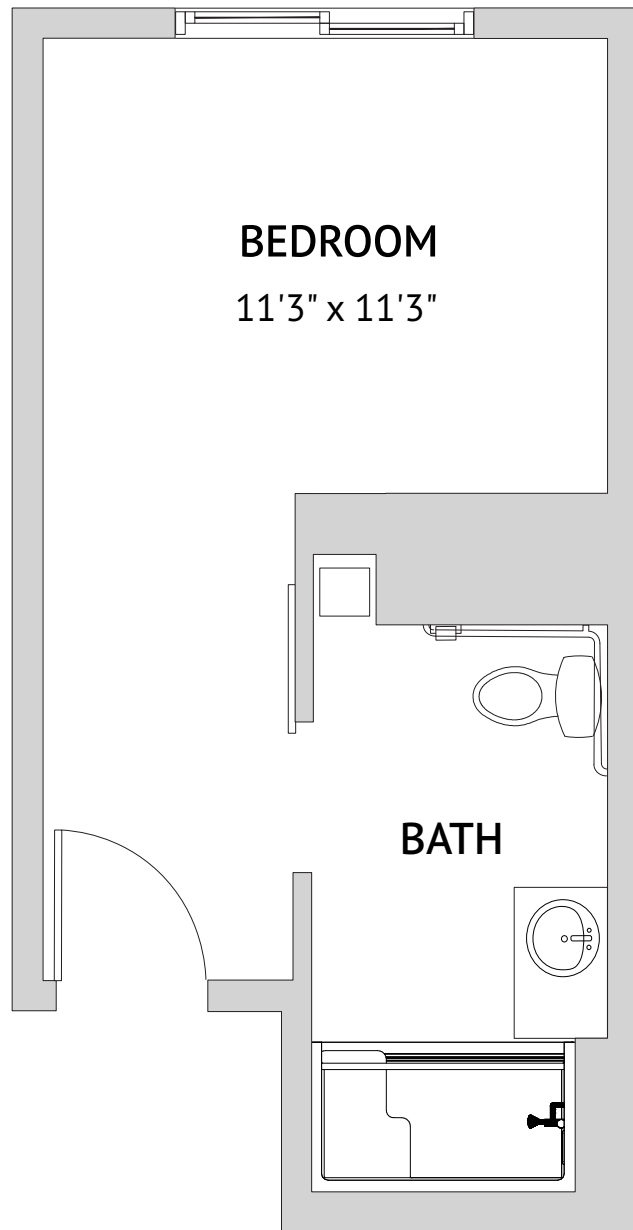

Floor plans are not to scale and are shown for comparative purposes only.
Actual apartment floor plans may have minor variations.

OCOTILLO - ONE BEDROOM
589 Square Feet

Floor plans are not to scale and are shown for comparative purposes only.
Actual apartment floor plans may have minor variations.

PIMA CANYON – ONE BEDROOM
496 Square Feet

Floor plans are not to scale and are shown for comparative purposes only.
Actual apartment floor plans may have minor variations.

RIPARIAN – ONE BEDROOM

596 Square Feet

Floor plans are not to scale and are shown for comparative purposes only.
Actual apartment floor plans may have minor variations.

SAN TAN – ONE BEDROOM
496 Square Feet

Floor plans are not to scale and are shown for comparative purposes only.
Actual apartment floor plans may have minor variations.

ZANJERO – TWO BEDROOM
1040 Square Feet

Floor plans are not to scale and are shown for comparative purposes only.
Actual apartment floor plans may have minor variations.

CACTUS TRIBUTE – STUDIO

272 Square Feet