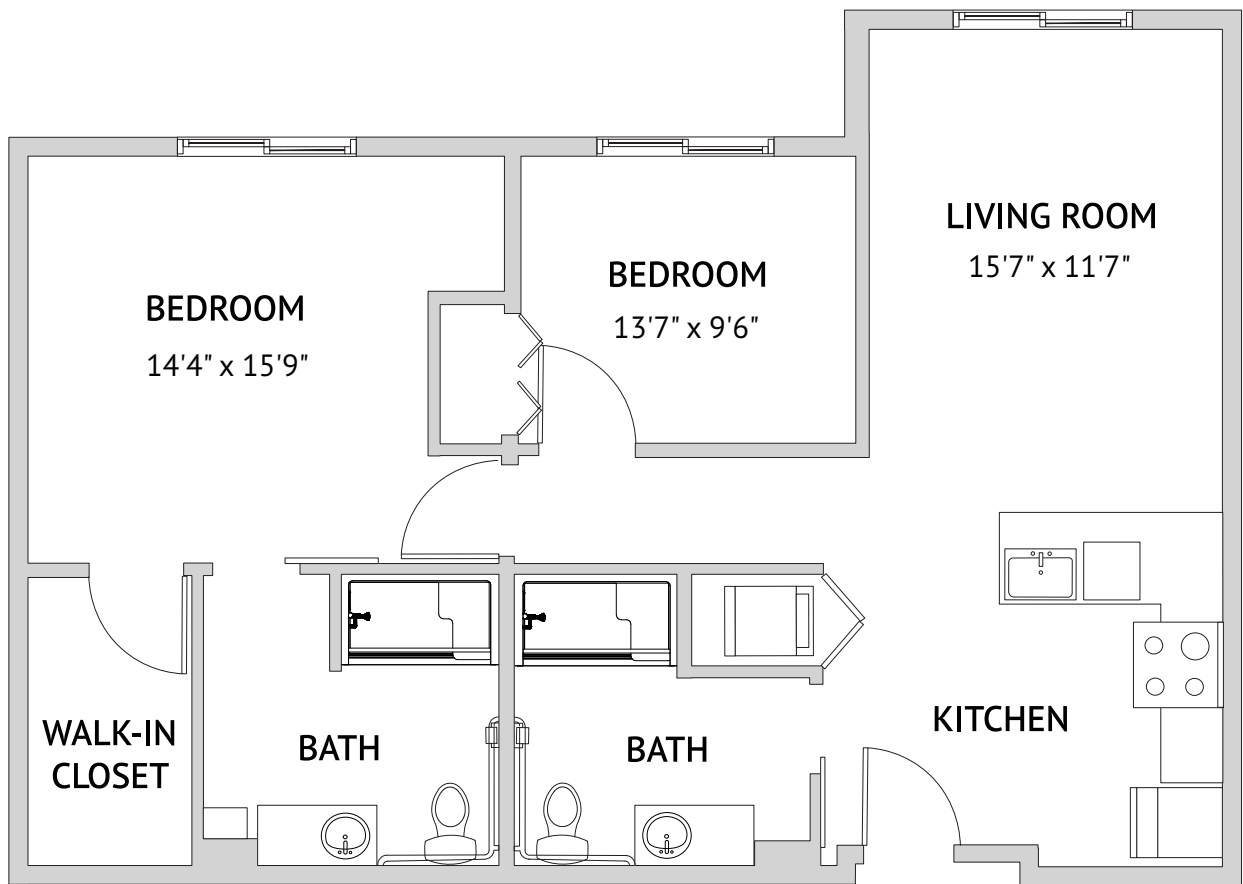

Floor plans are not to scale and are shown for comparative purposes only.
Actual apartment floor plans may have minor variations.

OCOTILLO - ONE BEDROOM
589 Square Feet

Floor plans are not to scale and are shown for comparative purposes only.
Actual apartment floor plans may have minor variations.

PIMA CANYON – ONE BEDROOM
496 Square Feet

Floor plans are not to scale and are shown for comparative purposes only.
Actual apartment floor plans may have minor variations.

RIPARIAN – ONE BEDROOM

596 Square Feet

Floor plans are not to scale and are shown for comparative purposes only.
Actual apartment floor plans may have minor variations.

SAN TAN – ONE BEDROOM
496 Square Feet

Floor plans are not to scale and are shown for comparative purposes only.
Actual apartment floor plans may have minor variations.

ZANJERO – TWO BEDROOM
1040 Square Feet

Floor plans are not to scale and are shown for comparative purposes only.
Actual apartment floor plans may have minor variations.

CACTUS TRIBUTE – STUDIO

272 Square Feet