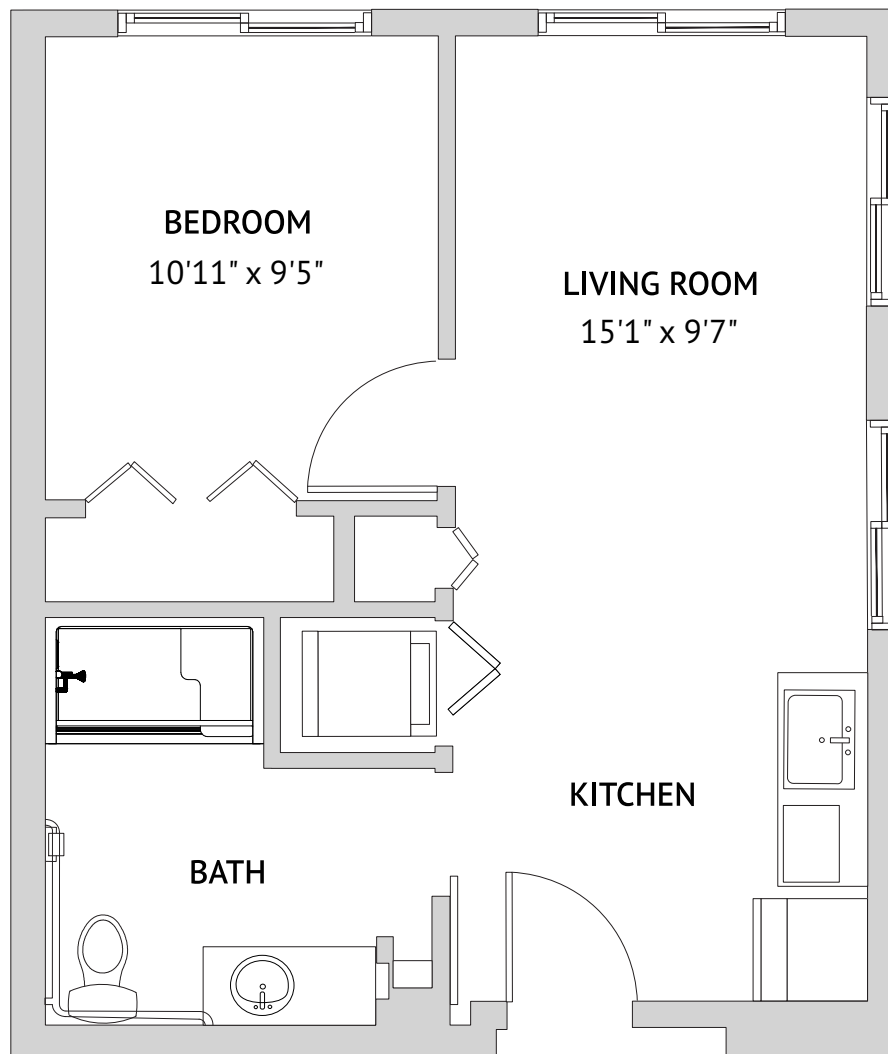

GREENFIELD – STUDIO
393 Square Feet

Floor plans are not to scale and are shown for comparative purposes only.
Actual apartment floor plans may have minor variations.

LUPINE - ONE BEDROOM
637 Square Feet

Floor plans are not to scale and are shown for comparative purposes only.
Actual apartment floor plans may have minor variations.

OCOTILLO - ONE BEDROOM
589 Square Feet

Floor plans are not to scale and are shown for comparative purposes only.
Actual apartment floor plans may have minor variations.

PIMA CANYON – ONE BEDROOM
496 Square Feet

Floor plans are not to scale and are shown for comparative purposes only.
Actual apartment floor plans may have minor variations.

RIPARIAN – ONE BEDROOM

596 Square Feet

Floor plans are not to scale and are shown for comparative purposes only.
Actual apartment floor plans may have minor variations.

SAN TAN – ONE BEDROOM
496 Square Feet

Floor plans are not to scale and are shown for comparative purposes only.
Actual apartment floor plans may have minor variations.