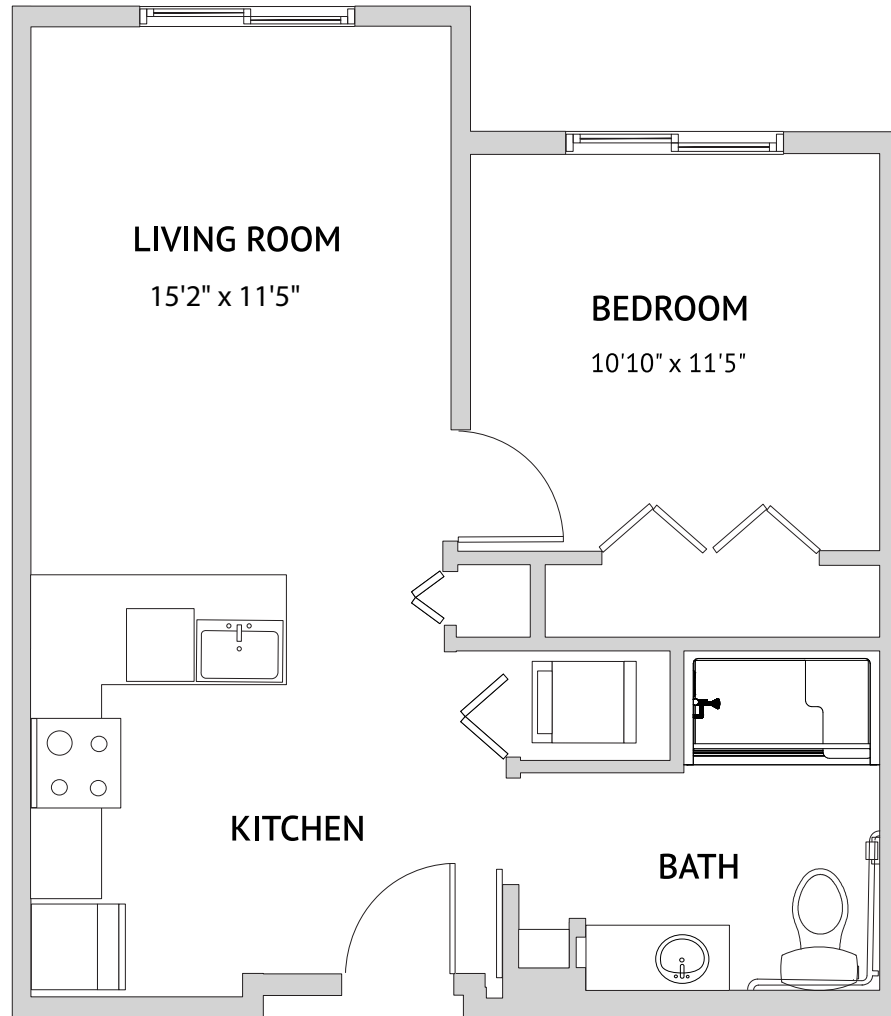

GREENFIELD – STUDIO
393 Square Feet

Floor plans are not to scale and are shown for comparative purposes only.
Actual apartment floor plans may have minor variations.

LUPINE - ONE BEDROOM
637 Square Feet

Floor plans are not to scale and are shown for comparative purposes only.
Actual apartment floor plans may have minor variations.

OCOTILLO - ONE BEDROOM
589 Square Feet

Floor plans are not to scale and are shown for comparative purposes only.
Actual apartment floor plans may have minor variations.

PIMA CANYON – ONE BEDROOM
496 Square Feet

Floor plans are not to scale and are shown for comparative purposes only.
Actual apartment floor plans may have minor variations.

RIPARIAN – ONE BEDROOM

596 Square Feet

ZANJERO – TWO BEDROOM
1040 Square Feet

Floor plans are not to scale and are shown for comparative purposes only.
Actual apartment floor plans may have minor variations.

CACTUS TRIBUTE – STUDIO

272 Square Feet