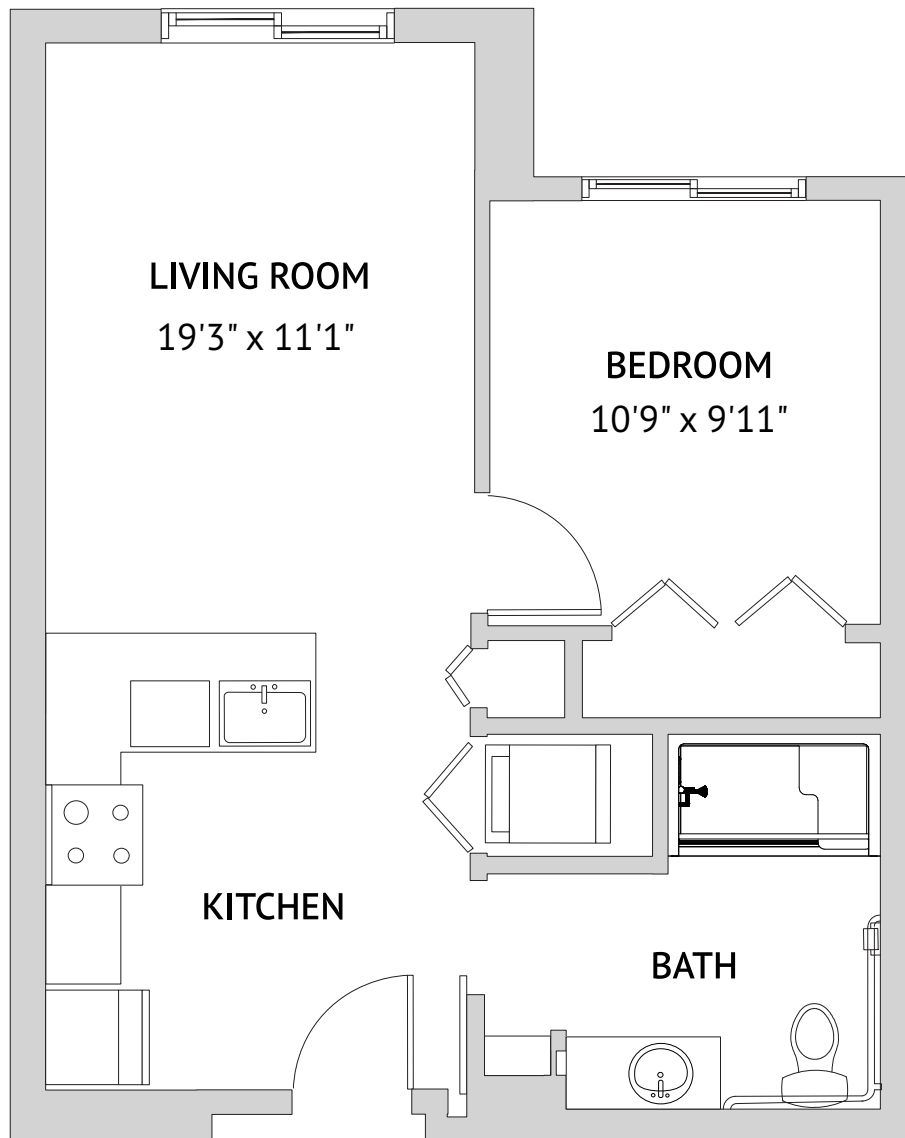

GREENFIELD – STUDIO
393 Square Feet

Floor plans are not to scale and are shown for comparative purposes only.
Actual apartment floor plans may have minor variations.

LUPINE - ONE BEDROOM
637 Square Feet

Floor plans are not to scale and are shown for comparative purposes only.
Actual apartment floor plans may have minor variations.

OCOTILLO - ONE BEDROOM
589 Square Feet

Floor plans are not to scale and are shown for comparative purposes only.
Actual apartment floor plans may have minor variations.

PIMA CANYON – ONE BEDROOM
496 Square Feet

Floor plans are not to scale and are shown for comparative purposes only.
Actual apartment floor plans may have minor variations.

RIPARIAN – ONE BEDROOM

596 Square Feet

ZANJERO – TWO BEDROOM
1040 Square Feet

Floor plans are not to scale and are shown for comparative purposes only.
Actual apartment floor plans may have minor variations.

CACTUS TRIBUTE – STUDIO

272 Square Feet