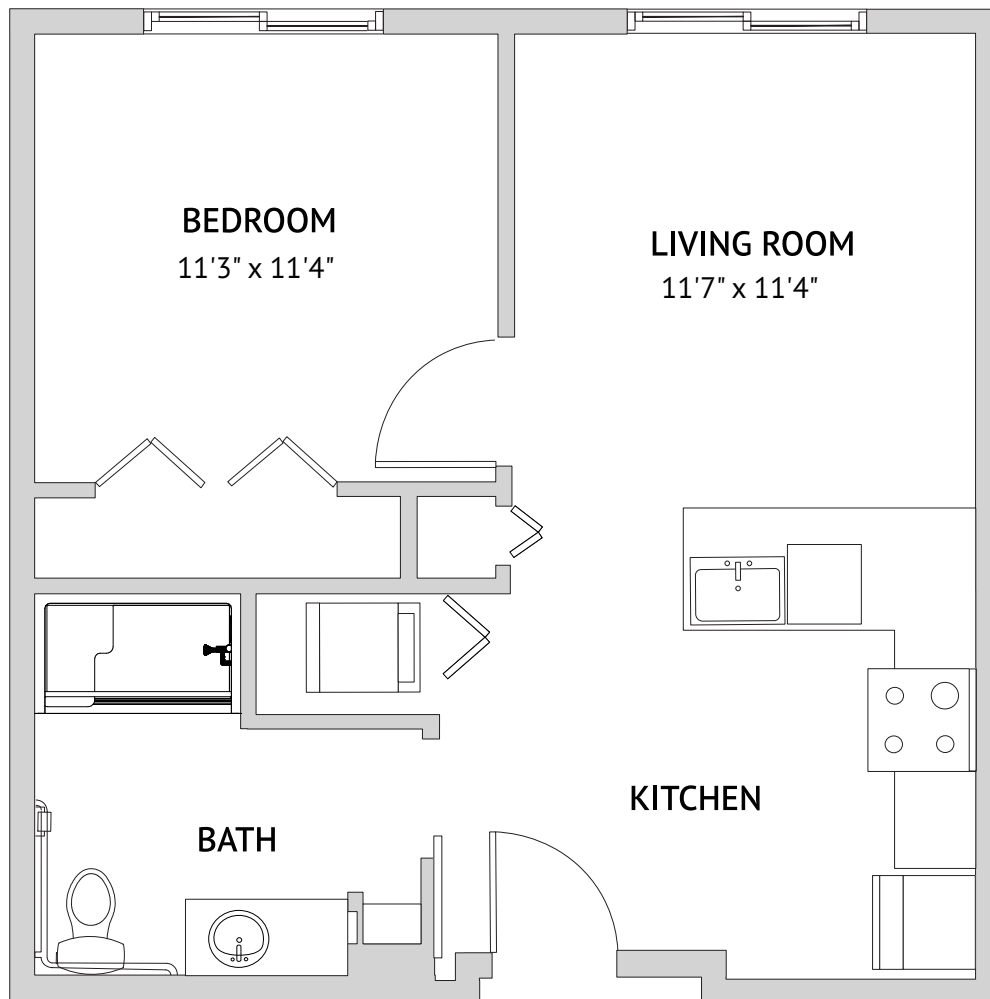

GREENFIELD – STUDIO
393 Square Feet

Floor plans are not to scale and are shown for comparative purposes only.
Actual apartment floor plans may have minor variations.

LUPINE - ONE BEDROOM
637 Square Feet

Floor plans are not to scale and are shown for comparative purposes only.
Actual apartment floor plans may have minor variations.

OCOTILLO - ONE BEDROOM
589 Square Feet

Floor plans are not to scale and are shown for comparative purposes only.
Actual apartment floor plans may have minor variations.

PIMA CANYON – ONE BEDROOM
496 Square Feet

Floor plans are not to scale and are shown for comparative purposes only.
Actual apartment floor plans may have minor variations.

RIPARIAN – ONE BEDROOM

596 Square Feet

ZANJERO – TWO BEDROOM
1040 Square Feet

Floor plans are not to scale and are shown for comparative purposes only.
Actual apartment floor plans may have minor variations.

CACTUS TRIBUTE – STUDIO

272 Square Feet