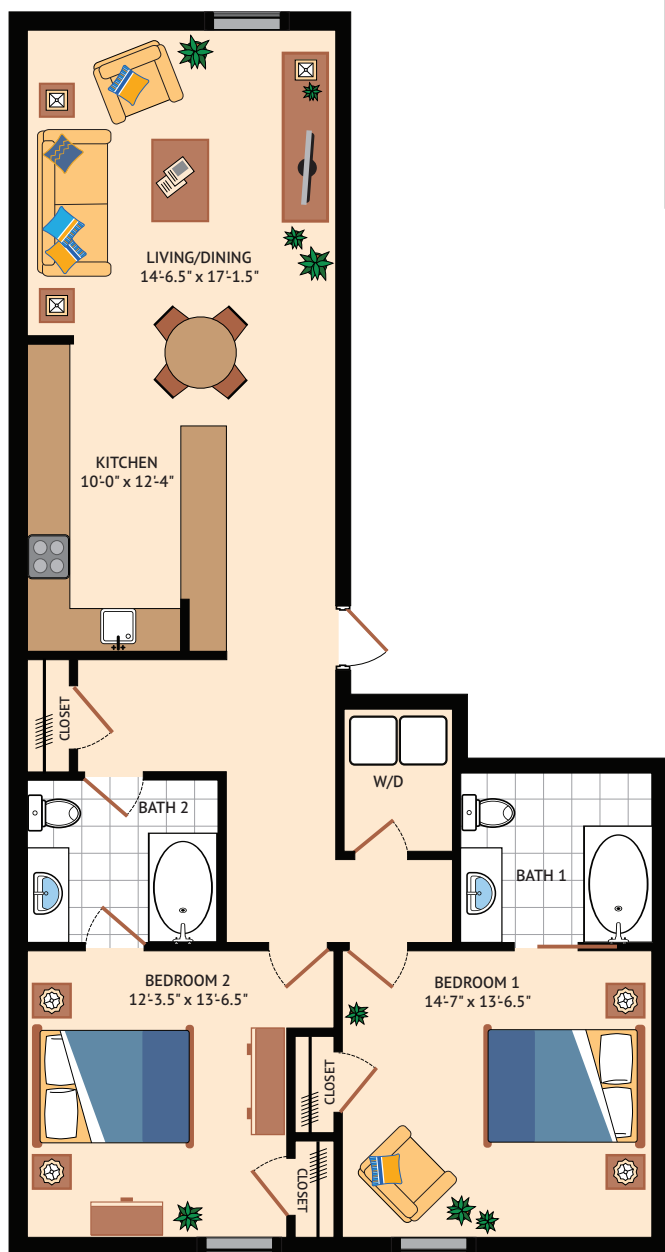

 THE HACIENDA
AT THE RIVER

ÉLAN COLLECTION

 A WATERMARK RETIREMENT COMMUNITYSM

2720 East River Road, Tucson, AZ 85718

Tel: 520-485-1060

haciendariver.watermarkcommunities.com

*Floor plans are not to scale and are for comparative purposes only.
Actual apartment floor plans may have minor variations.*

22-THR-4120A

Independent Living
FLOOR PLANS

 THE HACIENDA
AT THE RIVER

ÉLAN COLLECTION

 A WATERMARK RETIREMENT COMMUNITYSM

Two Bedroom/Two Bathroom
1,662 Square Feet

Two Bedroom/Two Bathroom
1,173 Square Feet

One Bedroom/One Bathroom
832 Square Feet

One Bedroom/One Bathroom
938 Square Feet