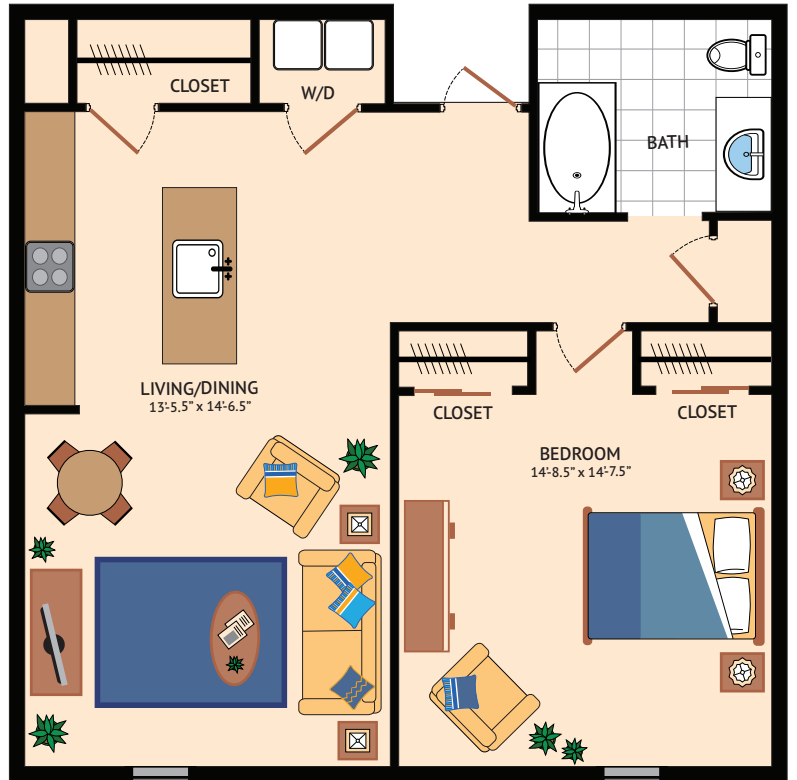

22-THR-4120A

Independent Living
FLOOR PLANS

 THE HACIENDA
AT THE RIVER

ÉLAN COLLECTION

 A WATERMARK RETIREMENT COMMUNITYSM

Two Bedroom/Two Bathroom
1,662 Square Feet

Two Bedroom/Two Bathroom
1,173 Square Feet

One Bedroom/One Bathroom
832 Square Feet

One Bedroom/One Bathroom
938 Square Feet