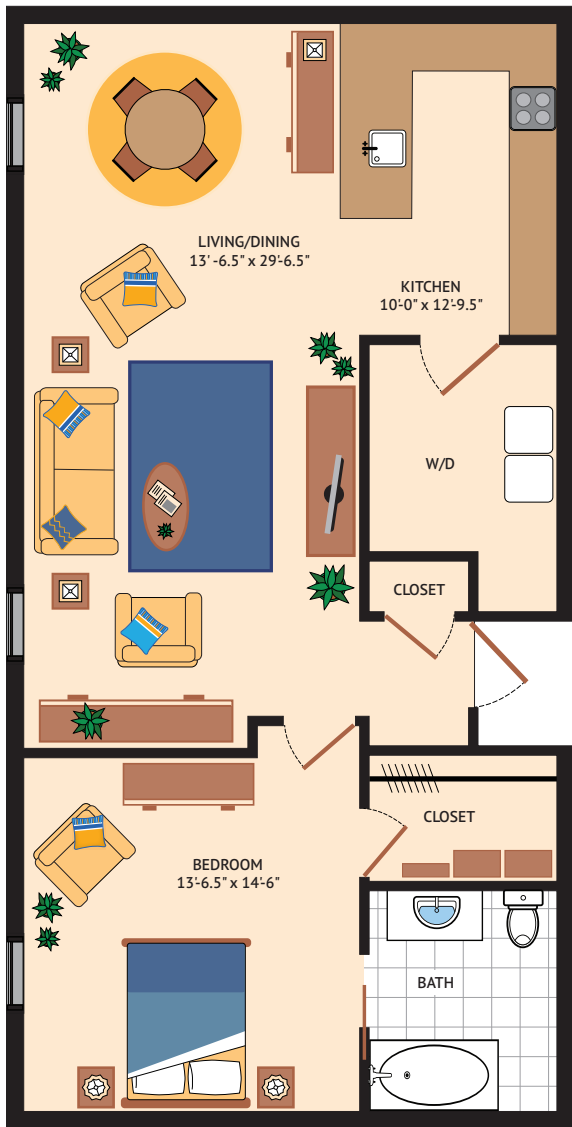

 THE HACIENDA
AT THE RIVER

ÉLAN COLLECTION

 A WATERMARK RETIREMENT COMMUNITYSM

2720 East River Road, Tucson, AZ 85718

Tel: 520-485-1060

haciendariver.watermarkcommunities.com

*Floor plans are not to scale and are for comparative purposes only.
Actual apartment floor plans may have minor variations.*

22-THR-4120A

Independent Living
FLOOR PLANS

 THE HACIENDA
AT THE RIVER

ÉLAN COLLECTION

 A WATERMARK RETIREMENT COMMUNITYSM

Two Bedroom/Two Bathroom
1,662 Square Feet

Two Bedroom/Two Bathroom
1,173 Square Feet

One Bedroom/One Bathroom
832 Square Feet

One Bedroom/One Bathroom
938 Square Feet