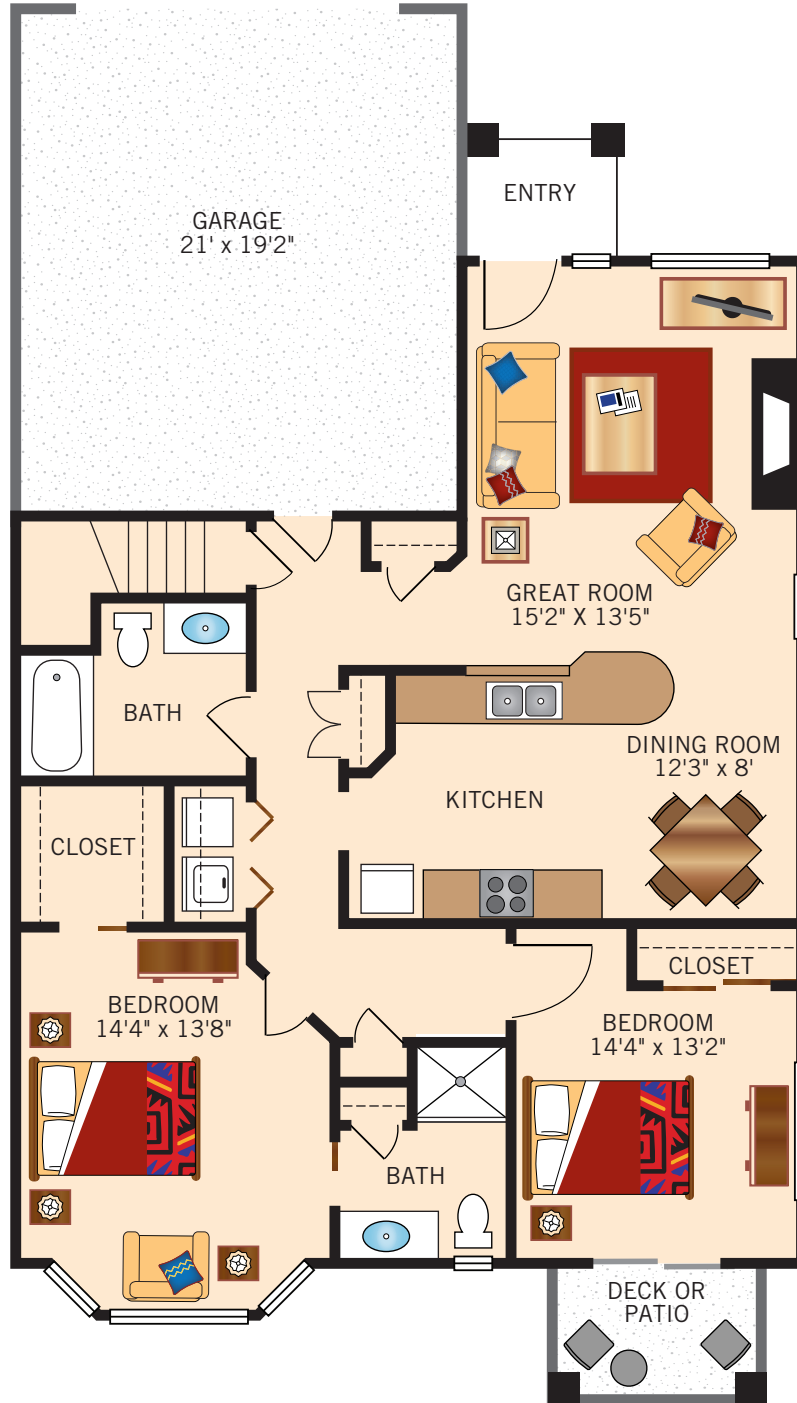

RANCH VILLA END APARTMENT

1,283 Square Feet

Floor plans are not to scale and are shown for comparative purposes only.
Actual apartment floor plans may have minor variations.

**RANCH VILLA
 INNER APARTMENT**
 1,283 Square Feet

Floor plans are not to scale and are shown for comparative purposes only.
 Actual apartment floor plans may have minor variations.

TWO-STORY VILLA

1,763 Square Feet

Floor plans are not to scale and are shown for comparative purposes only.
 Actual apartment floor plans may have minor variations.