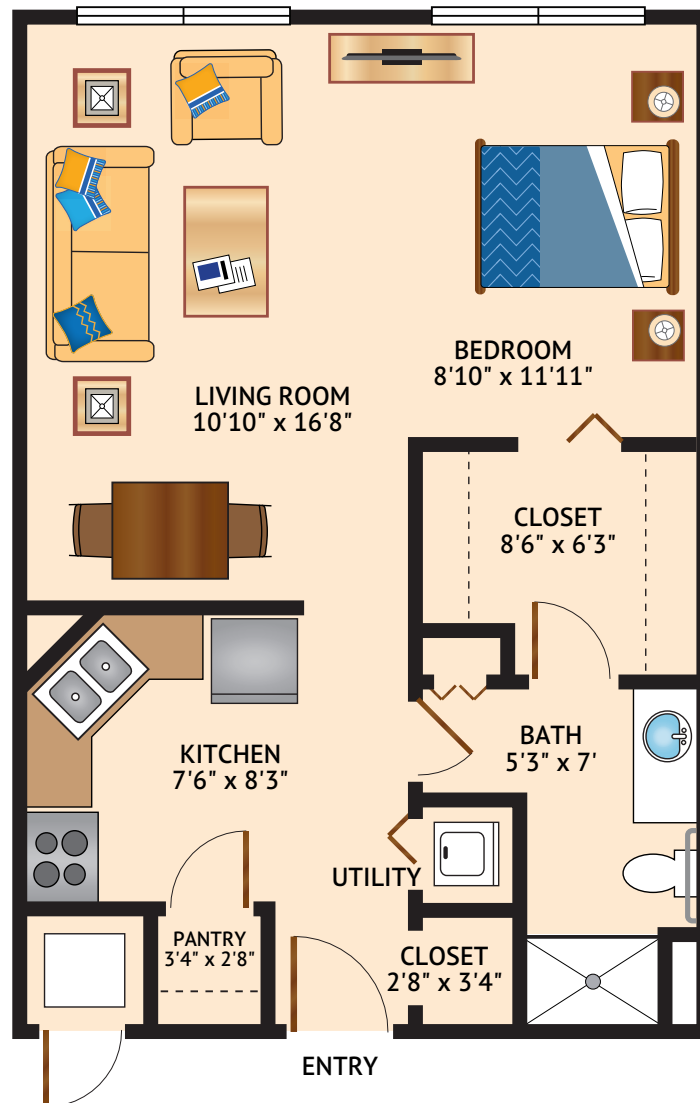

THE DAISY – ALCOVE STUDIO
600 Square Feet

Floor plans are not to scale and are shown for comparative purposes only.
Actual apartment floor plans may have minor variations.

THE BLUEBONNET – ONE BEDROOM
716 Square Feet

Floor plans are not to scale and are shown for comparative purposes only.
Actual apartment floor plans may have minor variations.

THE POPPY – TWO BEDROOM
1,081 Square Feet

Floor plans are not to scale and are shown for comparative purposes only.
Actual apartment floor plans may have minor variations.

THE SUNFLOWER – TWO BEDROOM DELUXE
1,322 Square Feet

Floor plans are not to scale and are shown for comparative purposes only.
Actual apartment floor plans may have minor variations.