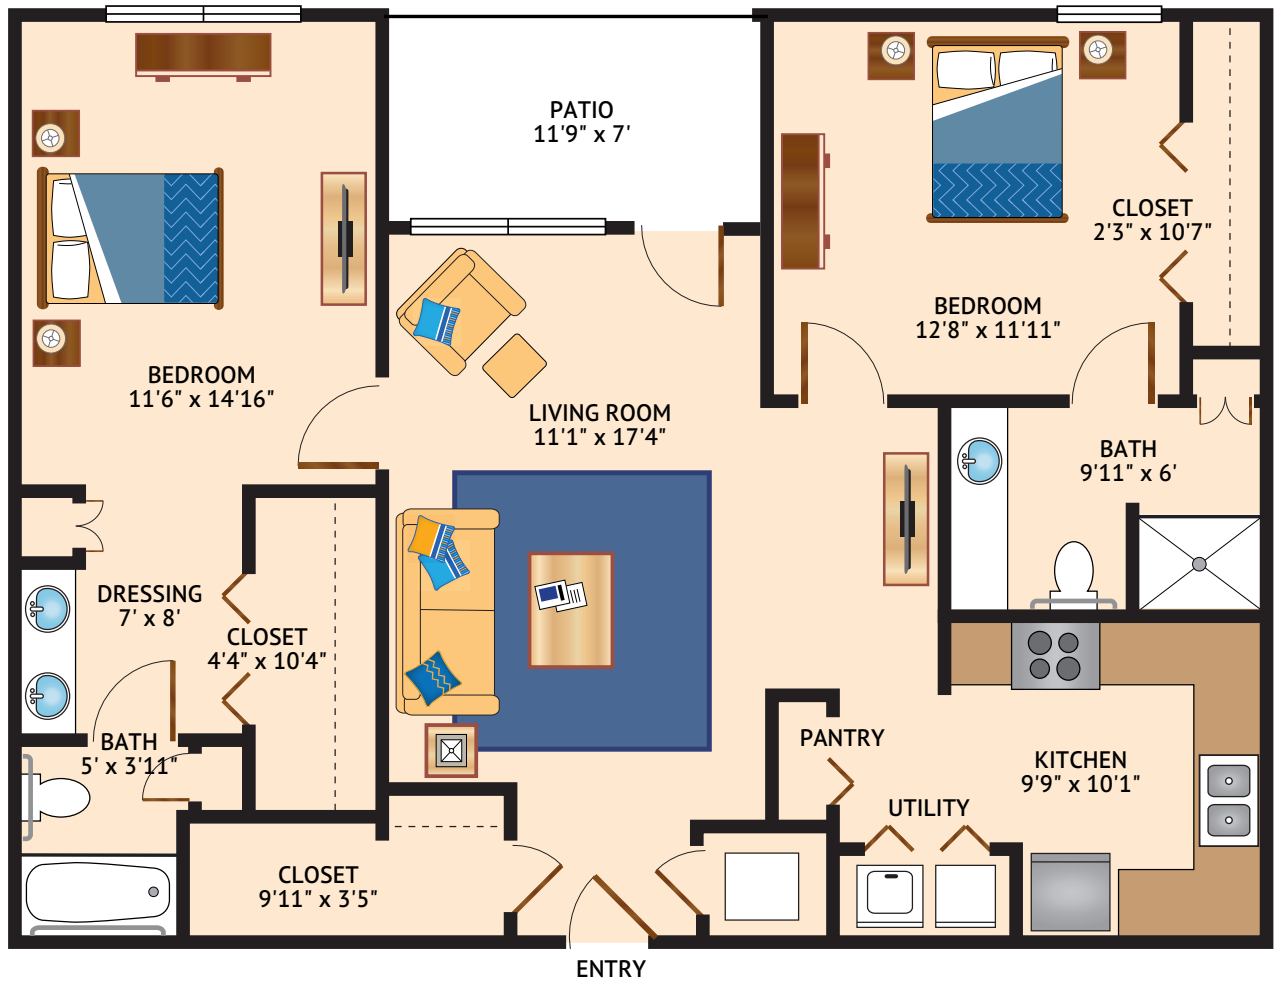

THE DAISY – ALCOVE STUDIO
600 Square Feet

Floor plans are not to scale and are shown for comparative purposes only.
Actual apartment floor plans may have minor variations.

THE BLUEBONNET – ONE BEDROOM
716 Square Feet

Floor plans are not to scale and are shown for comparative purposes only.
Actual apartment floor plans may have minor variations.

THE POPPY – TWO BEDROOM
1,081 Square Feet

Floor plans are not to scale and are shown for comparative purposes only.
Actual apartment floor plans may have minor variations.

THE SUNFLOWER – TWO BEDROOM DELUXE
1,322 Square Feet

Floor plans are not to scale and are shown for comparative purposes only.
Actual apartment floor plans may have minor variations.