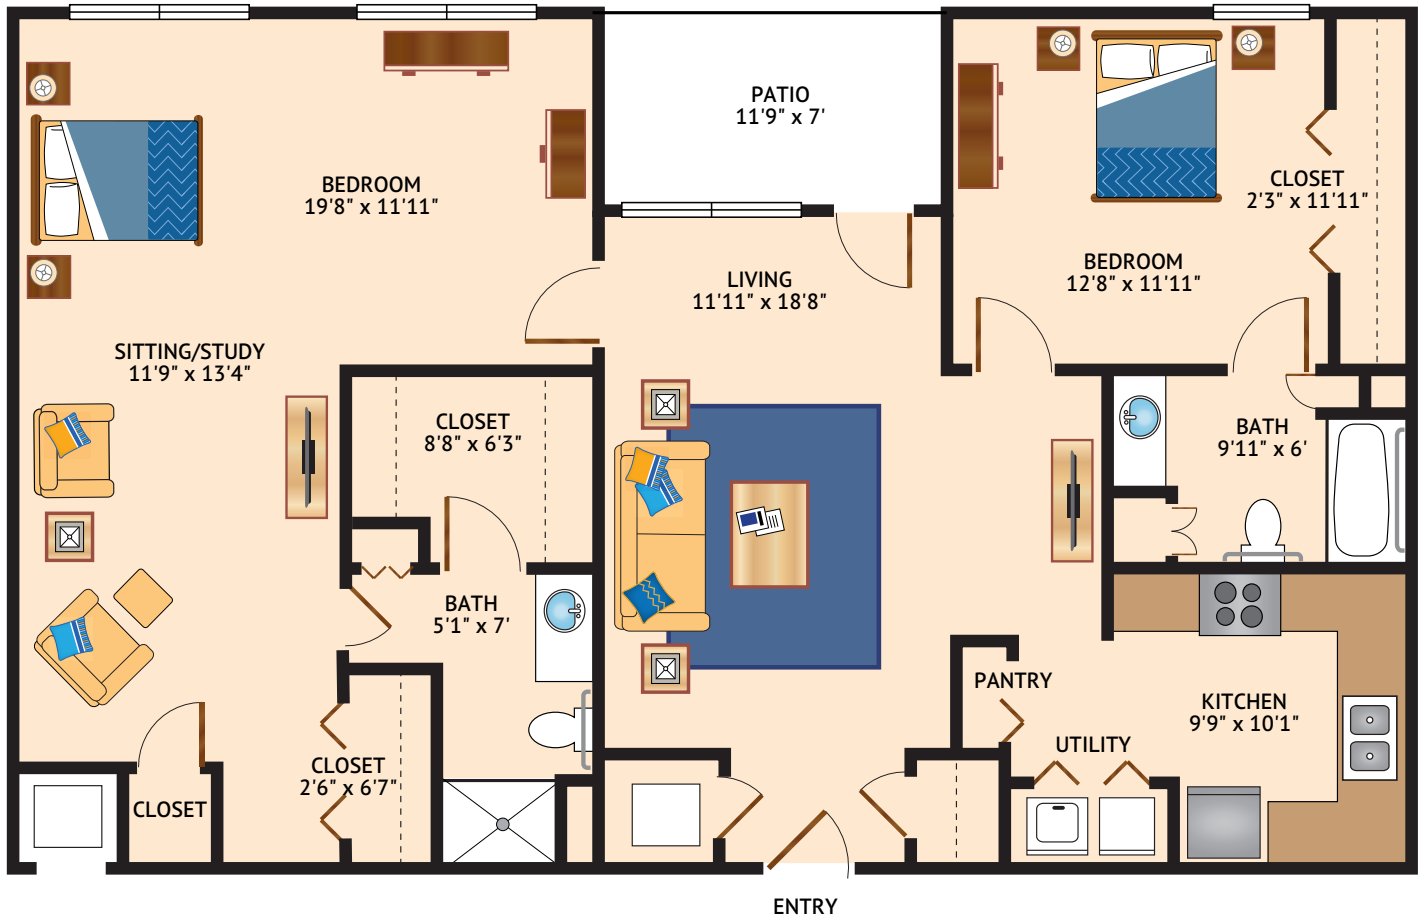

THE DAISY – ALCOVE STUDIO
600 Square Feet

Floor plans are not to scale and are shown for comparative purposes only.
Actual apartment floor plans may have minor variations.

THE BLUEBONNET – ONE BEDROOM
716 Square Feet

Floor plans are not to scale and are shown for comparative purposes only.
Actual apartment floor plans may have minor variations.

THE POPPY – TWO BEDROOM
1,081 Square Feet

Floor plans are not to scale and are shown for comparative purposes only.
Actual apartment floor plans may have minor variations.

THE SUNFLOWER – TWO BEDROOM DELUXE
1,322 Square Feet

Floor plans are not to scale and are shown for comparative purposes only.
Actual apartment floor plans may have minor variations.