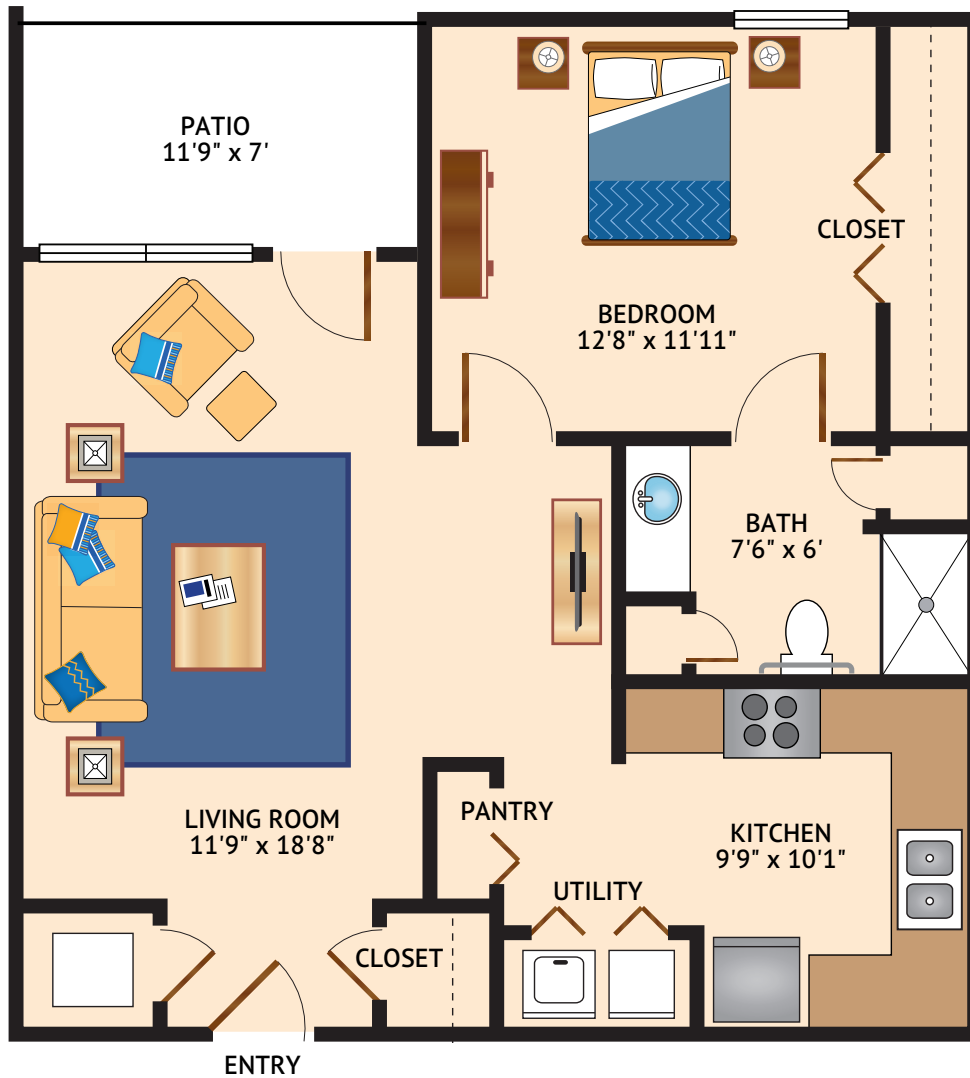

THE DAISY – ALCOVE STUDIO
600 Square Feet

Floor plans are not to scale and are shown for comparative purposes only.
Actual apartment floor plans may have minor variations.

THE BLUEBONNET – ONE BEDROOM
716 Square Feet

Floor plans are not to scale and are shown for comparative purposes only.
Actual apartment floor plans may have minor variations.

THE POPPY – TWO BEDROOM
1,081 Square Feet

Floor plans are not to scale and are shown for comparative purposes only.
Actual apartment floor plans may have minor variations.

THE SUNFLOWER – TWO BEDROOM DELUXE
1,322 Square Feet

Floor plans are not to scale and are shown for comparative purposes only.
Actual apartment floor plans may have minor variations.