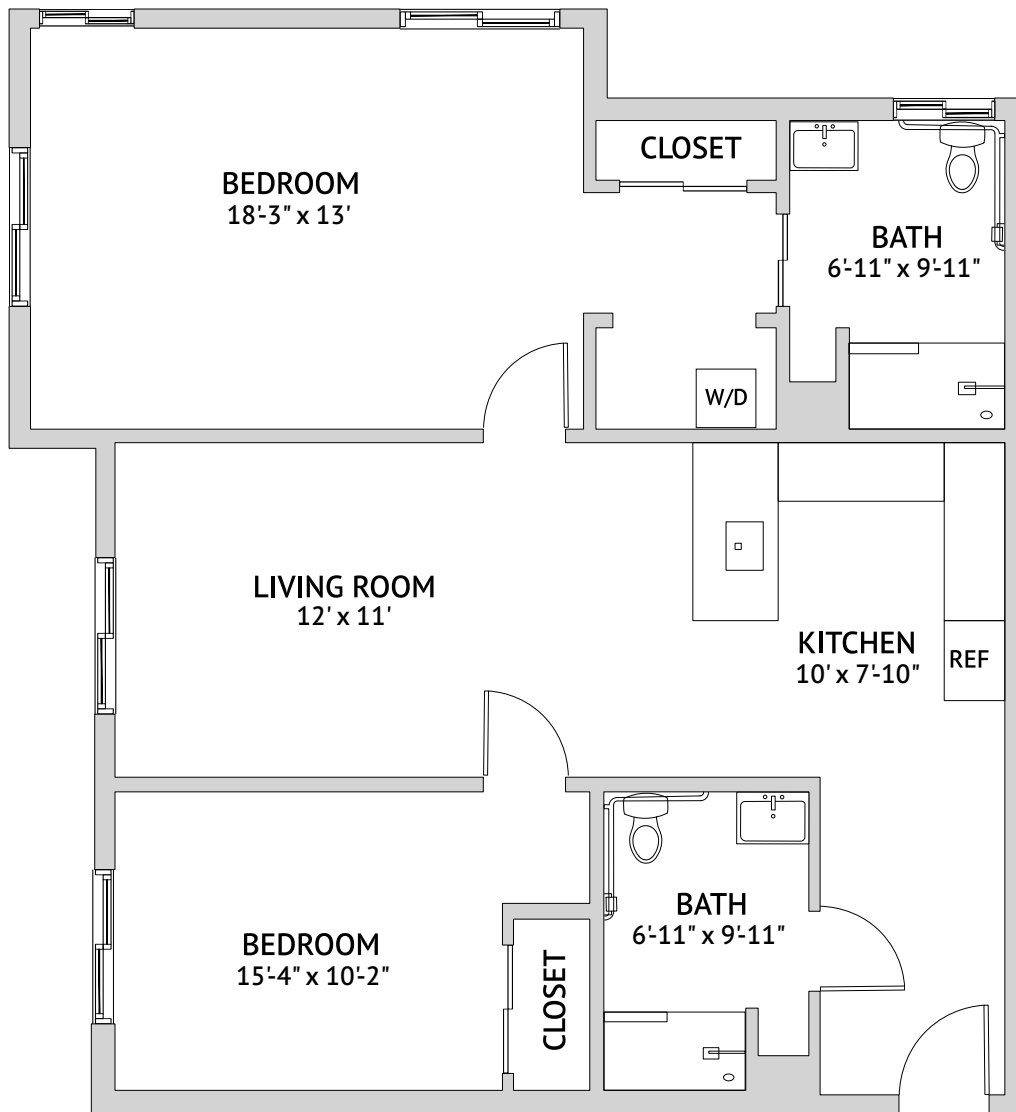

REDSTAR - TWO BEDROOM
960 Square Feet

Floor plans are not to scale and are shown for comparative purposes only.
Actual apartment floor plans may have minor variations.