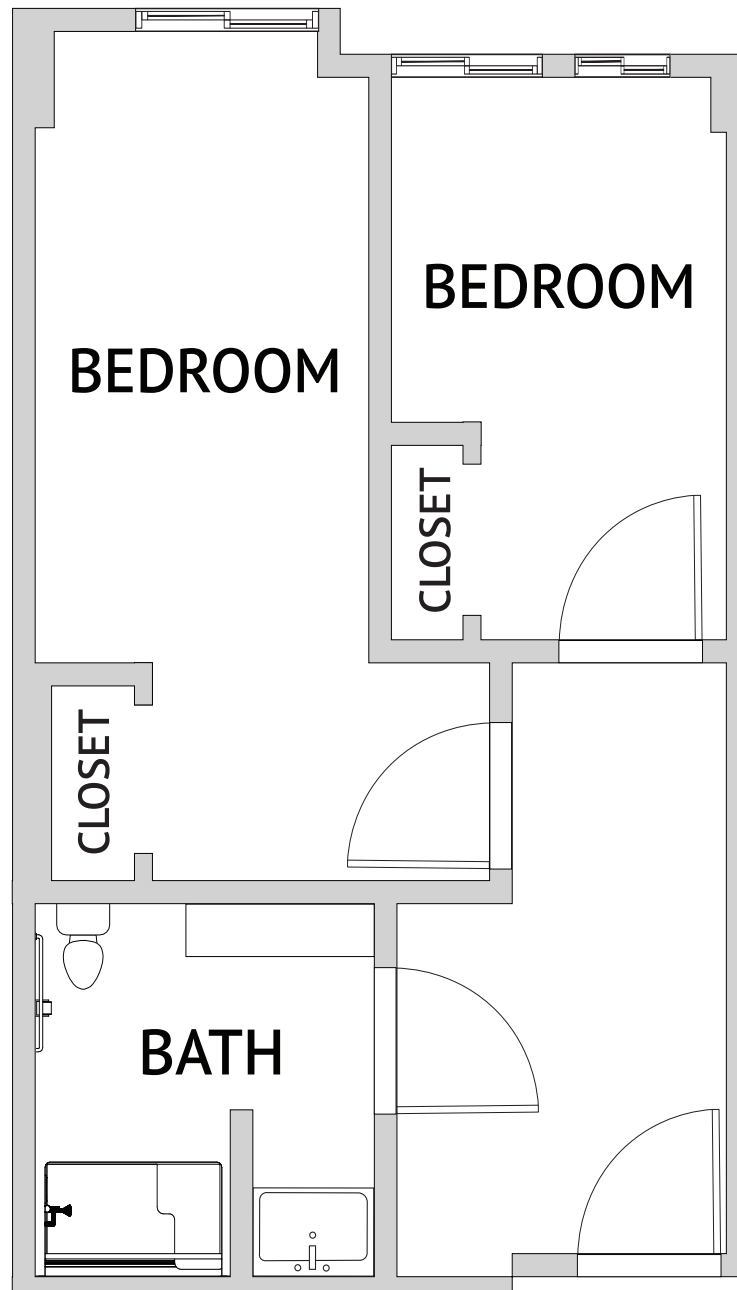

MONTROSE – SHARED STUDIO
534-964 Square Feet

Floor plans are not to scale and are shown for comparative purposes only.
Actual apartment floor plans may have minor variations.

MOORPARK -STUDIO
386-430 Square Feet

Floor plans are not to scale and are shown for comparative purposes only.
Actual apartment floor plans may have minor variations.