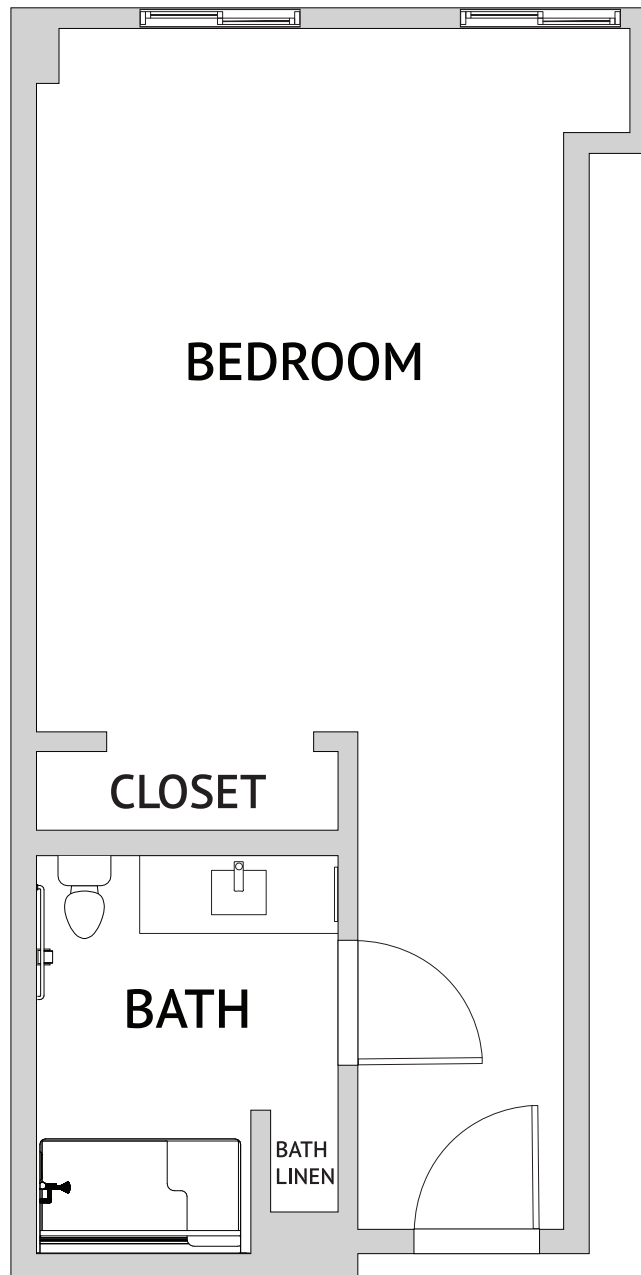

MONTROSE – SHARED STUDIO
534-964 Square Feet

Floor plans are not to scale and are shown for comparative purposes only.
Actual apartment floor plans may have minor variations.

MOORPARK -STUDIO
386-430 Square Feet

Floor plans are not to scale and are shown for comparative purposes only.
Actual apartment floor plans may have minor variations.