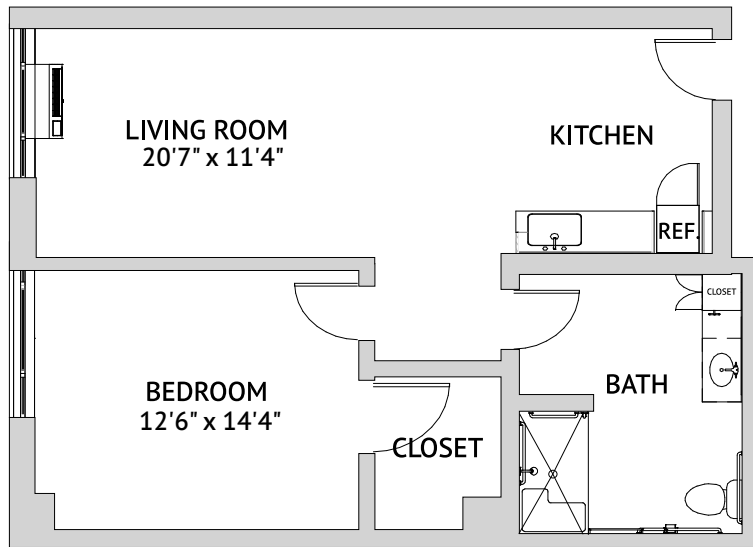

Morrison: One Bedroom
639 Square Feet

Assisted Living

1540 NW 13th Avenue, Portland, OR 97209 | 503-303-1220 | watermarkthepearl.com

Floor plans are not to scale and are shown for comparative purposes only. Actual apartment floor plans may have minor variations.