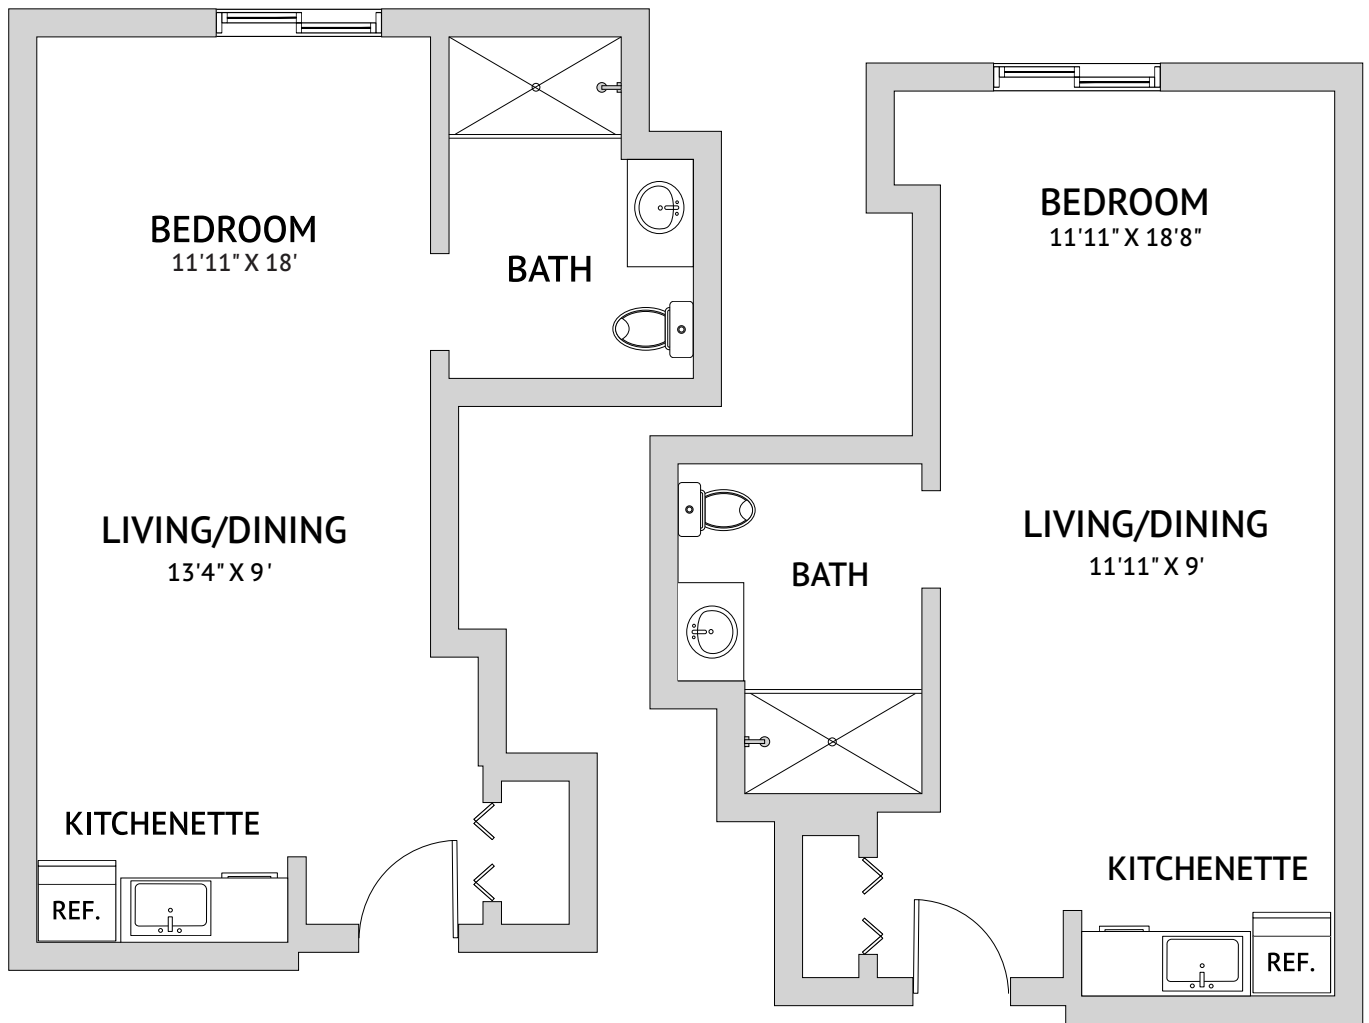

Studio Shared: 0B1

443 Square Feet

4055 Solano Avenue, Napa, CA 94558 | 707-345-1480 | watermarknapa.com

Floor plans are not to scale and are shown for comparative purposes only. Actual apartment floor plans may have minor variations.