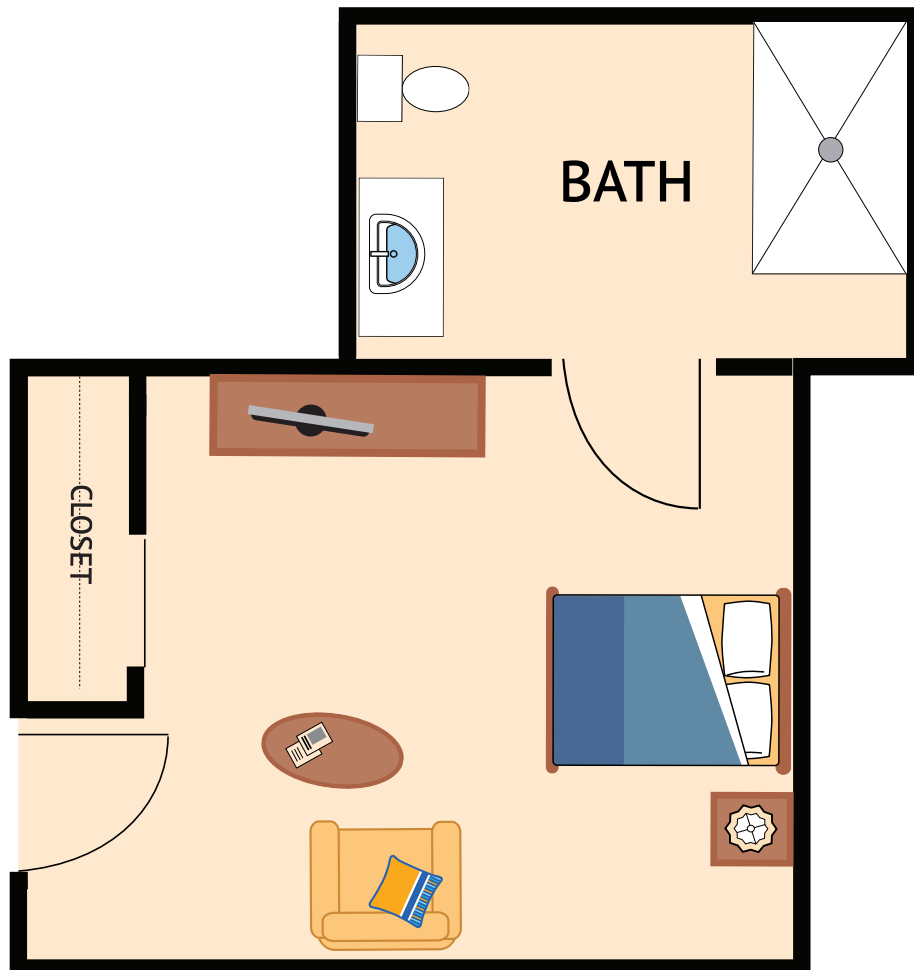

STUDIO
235 Square Feet

Floor plans are not to scale and are shown for comparative purposes only.
Actual apartment floor plans may have minor variations.

 A WATERMARK RETIREMENT COMMUNITYSM

611 East Hill Road • Southbury, CT 06488 • 203-262-6868 • easthill.watermarkcommunities.com

STUDIO
242 Square Feet

Floor plans are not to scale and are shown for comparative purposes only.
Actual apartment floor plans may have minor variations.

 A WATERMARK RETIREMENT COMMUNITYSM

611 East Hill Road • Southbury, CT 06488 • 203-262-6868 • easthill.watermarkcommunities.com