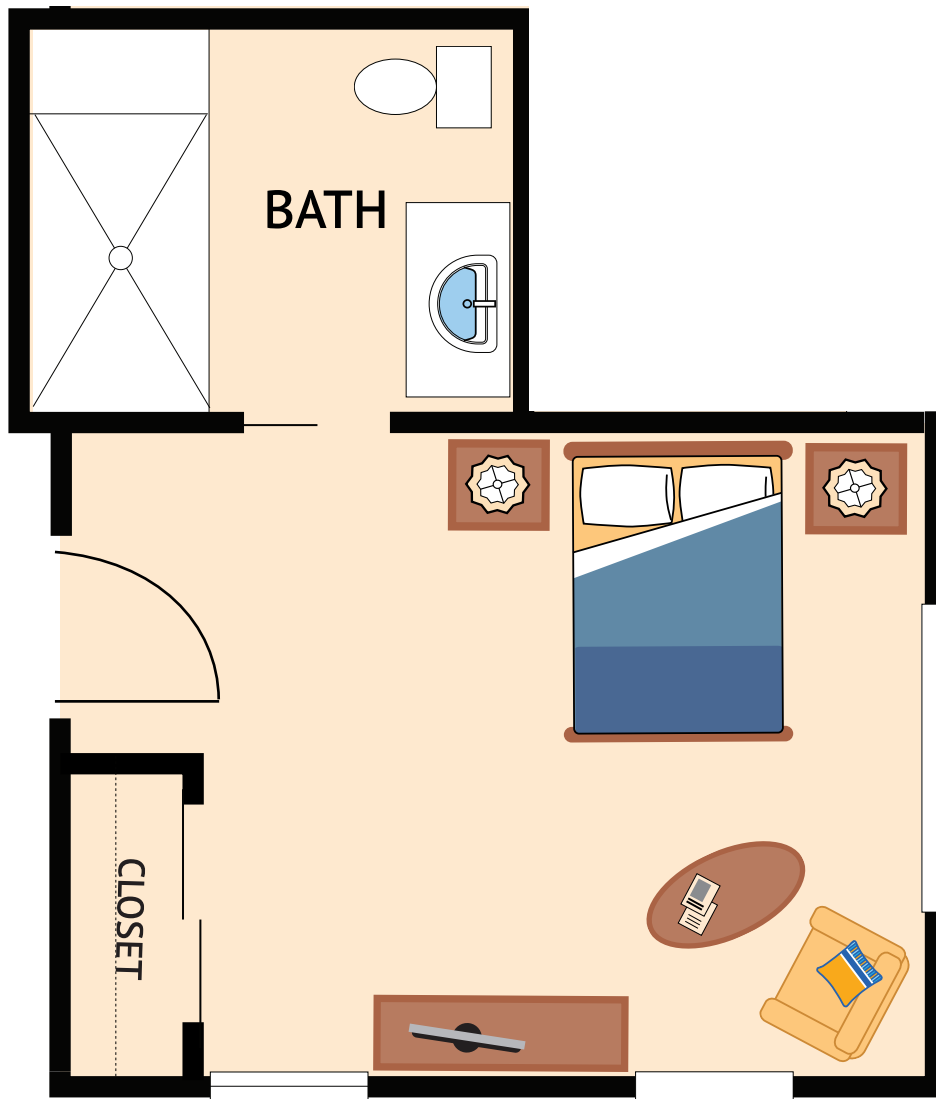

STUDIO
235 Square Feet

Floor plans are not to scale and are shown for comparative purposes only.
Actual apartment floor plans may have minor variations.

 A WATERMARK RETIREMENT COMMUNITYSM

611 East Hill Road • Southbury, CT 06488 • 203-262-6868 • easthill.watermarkcommunities.com

STUDIO
242 Square Feet

Floor plans are not to scale and are shown for comparative purposes only.
Actual apartment floor plans may have minor variations.

 A WATERMARK RETIREMENT COMMUNITYSM

611 East Hill Road • Southbury, CT 06488 • 203-262-6868 • easthill.watermarkcommunities.com