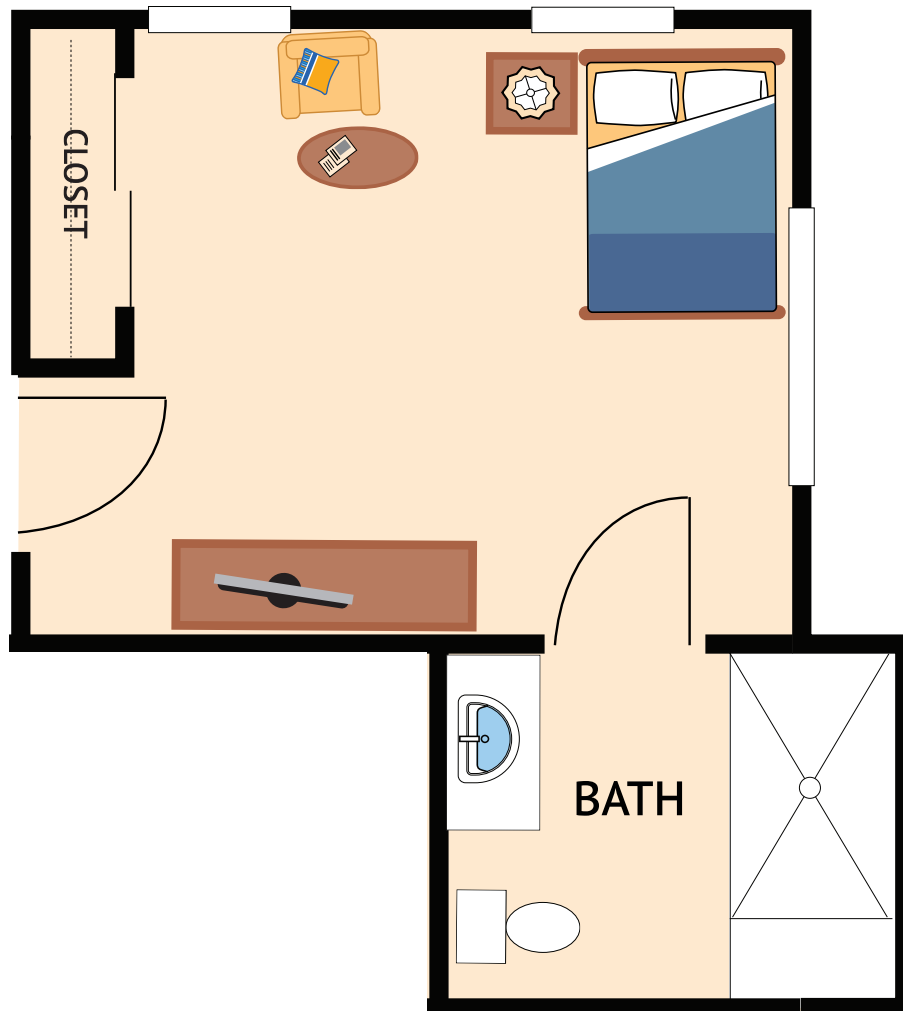

STUDIO
235 Square Feet

Floor plans are not to scale and are shown for comparative purposes only.
Actual apartment floor plans may have minor variations.

 A WATERMARK RETIREMENT COMMUNITYSM

611 East Hill Road • Southbury, CT 06488 • 203-262-6868 • easthill.watermarkcommunities.com

STUDIO
242 Square Feet

Floor plans are not to scale and are shown for comparative purposes only.
Actual apartment floor plans may have minor variations.

 A WATERMARK RETIREMENT COMMUNITYSM

611 East Hill Road • Southbury, CT 06488 • 203-262-6868 • easthill.watermarkcommunities.com