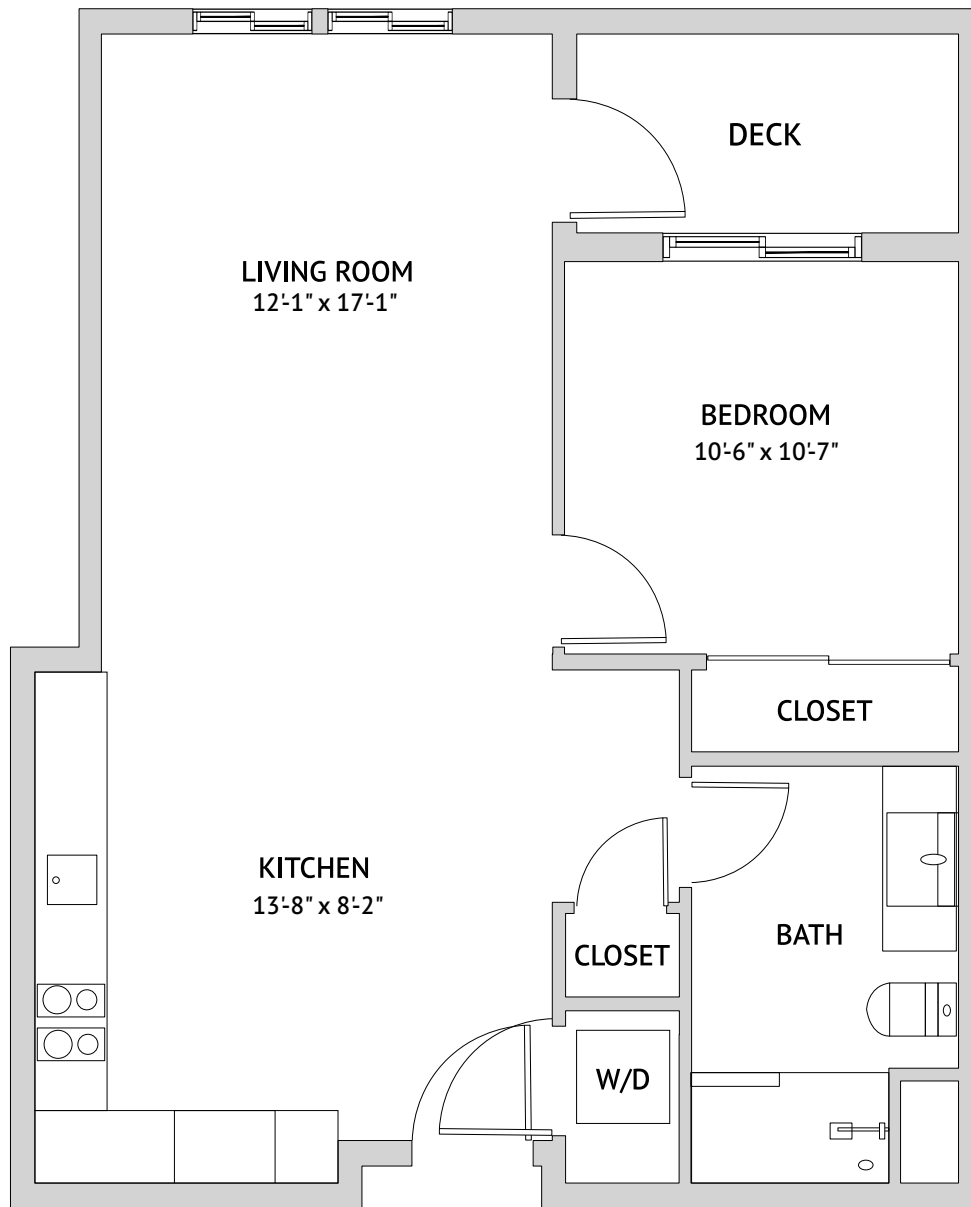

**FAIRLAND - ONE BEDROOM**  
673 Square Feet

Floor plans are not to scale and are shown for comparative purposes only.  
Actual apartment floor plans may have minor variations.

**DORSETT - ONE BEDROOM**  
772 Square Feet

Floor plans are not to scale and are shown for comparative purposes only.  
Actual apartment floor plans may have minor variations.

**DORSETT - ONE BEDROOM**  
772 Square Feet

Floor plans are not to scale and are shown for comparative purposes only.  
Actual apartment floor plans may have minor variations.

**FAIRLAND - ONE BEDROOM**  
673 Square Feet

Floor plans are not to scale and are shown for comparative purposes only.  
Actual apartment floor plans may have minor variations.

**CAPRON - LARGE ONE BEDROOM**  
930 Square Feet

Floor plans are not to scale and are shown for comparative purposes only.  
Actual apartment floor plans may have minor variations.

**ALBION - ONE BEDROOM**  
721 Square Feet

Floor plans are not to scale and are shown for comparative purposes only.  
Actual apartment floor plans may have minor variations.