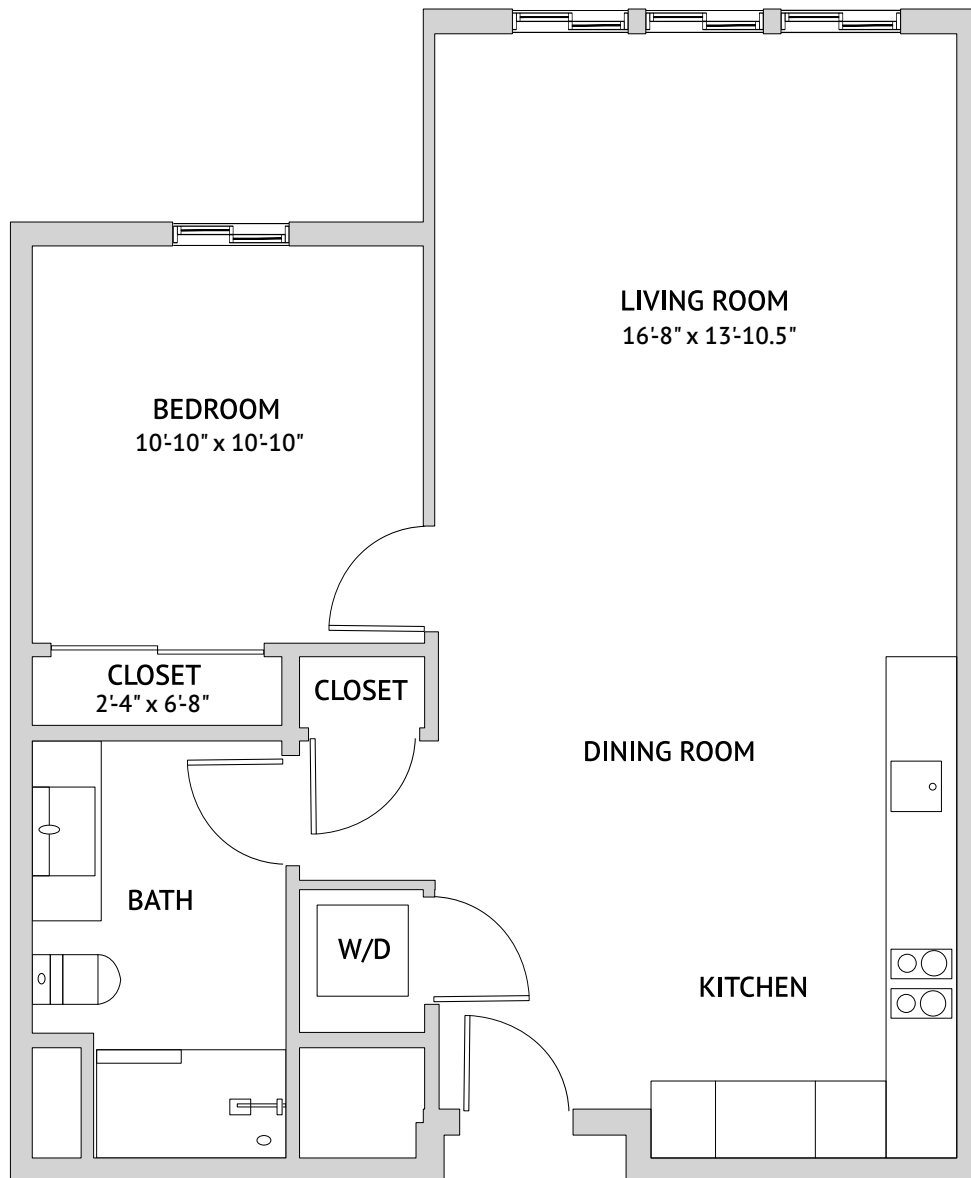

**FAIRLAND - ONE BEDROOM**  
673 Square Feet

Floor plans are not to scale and are shown for comparative purposes only.  
Actual apartment floor plans may have minor variations.

**DORSETT - ONE BEDROOM**  
772 Square Feet

Floor plans are not to scale and are shown for comparative purposes only.  
Actual apartment floor plans may have minor variations.

**DORSETT - ONE BEDROOM**  
772 Square Feet

Floor plans are not to scale and are shown for comparative purposes only.  
Actual apartment floor plans may have minor variations.

**FAIRLAND - ONE BEDROOM**  
673 Square Feet

Floor plans are not to scale and are shown for comparative purposes only.  
Actual apartment floor plans may have minor variations.

**CAPRON - LARGE ONE BEDROOM**  
930 Square Feet

Floor plans are not to scale and are shown for comparative purposes only.  
Actual apartment floor plans may have minor variations.

**ALBION - ONE BEDROOM**  
721 Square Feet

Floor plans are not to scale and are shown for comparative purposes only.  
Actual apartment floor plans may have minor variations.