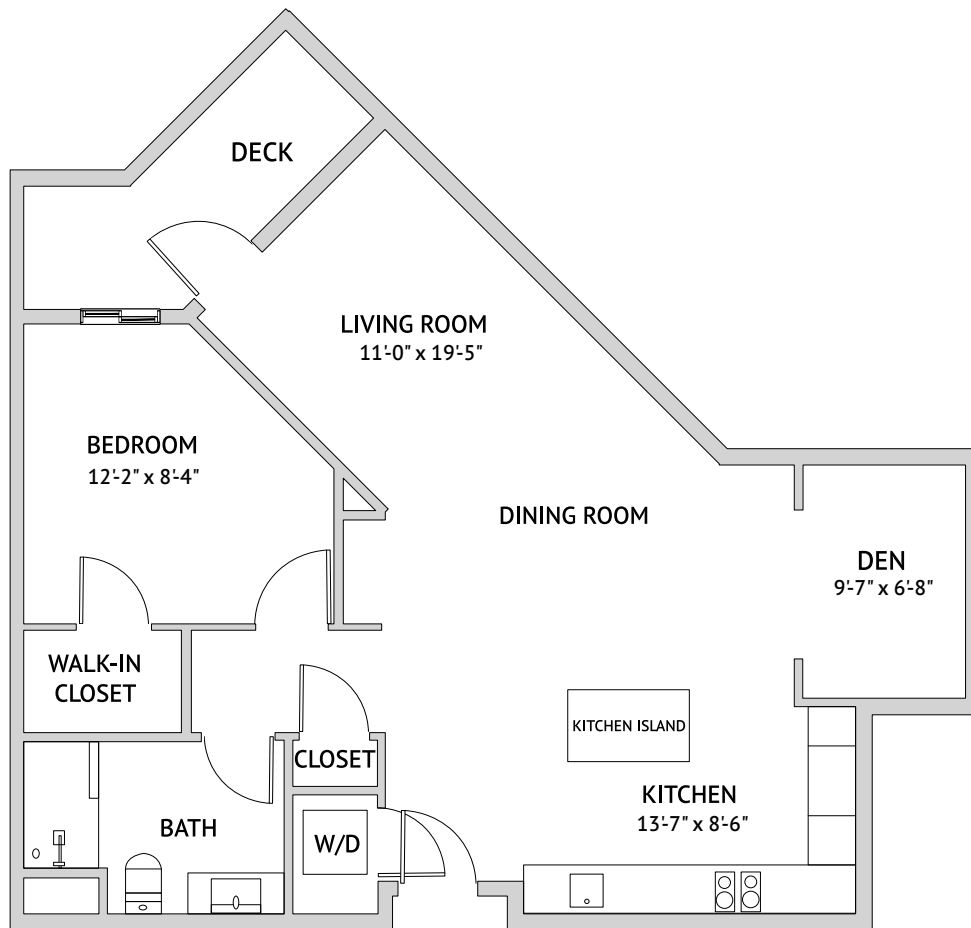

**FAIRLAND - ONE BEDROOM**  
673 Square Feet

Floor plans are not to scale and are shown for comparative purposes only.  
Actual apartment floor plans may have minor variations.

**DORSETT - ONE BEDROOM**  
772 Square Feet

Floor plans are not to scale and are shown for comparative purposes only.  
Actual apartment floor plans may have minor variations.

**DORSETT - ONE BEDROOM**  
772 Square Feet

Floor plans are not to scale and are shown for comparative purposes only.  
Actual apartment floor plans may have minor variations.

**FAIRLAND - ONE BEDROOM**  
673 Square Feet

Floor plans are not to scale and are shown for comparative purposes only.  
Actual apartment floor plans may have minor variations.

**CAPRON - LARGE ONE BEDROOM**  
930 Square Feet

Floor plans are not to scale and are shown for comparative purposes only.  
Actual apartment floor plans may have minor variations.

**ALBION - ONE BEDROOM**  
721 Square Feet

Floor plans are not to scale and are shown for comparative purposes only.  
Actual apartment floor plans may have minor variations.