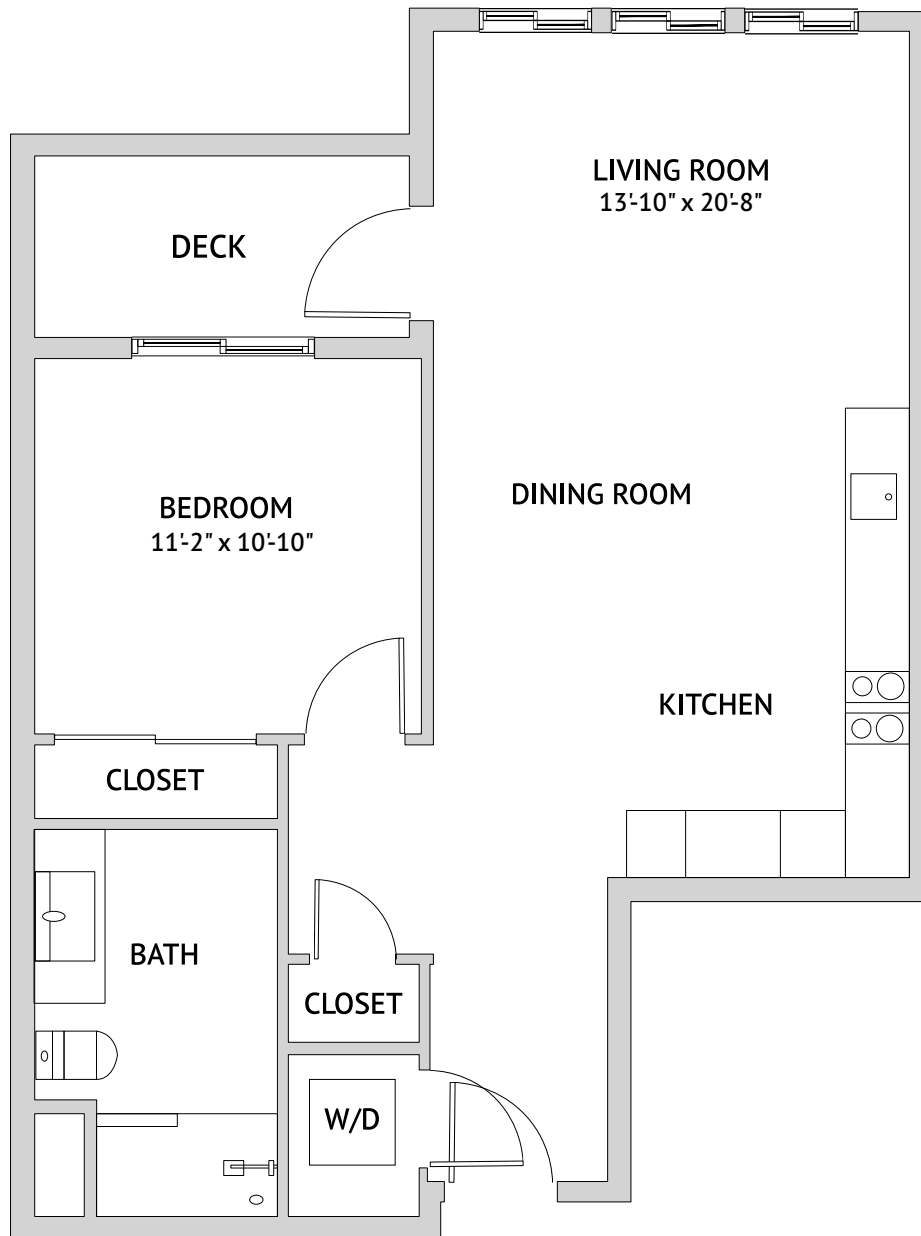

ELSANTA - ONE BEDROOM
824 Square Feet

Floor plans are not to scale and are shown for comparative purposes only.
Actual apartment floor plans may have minor variations.