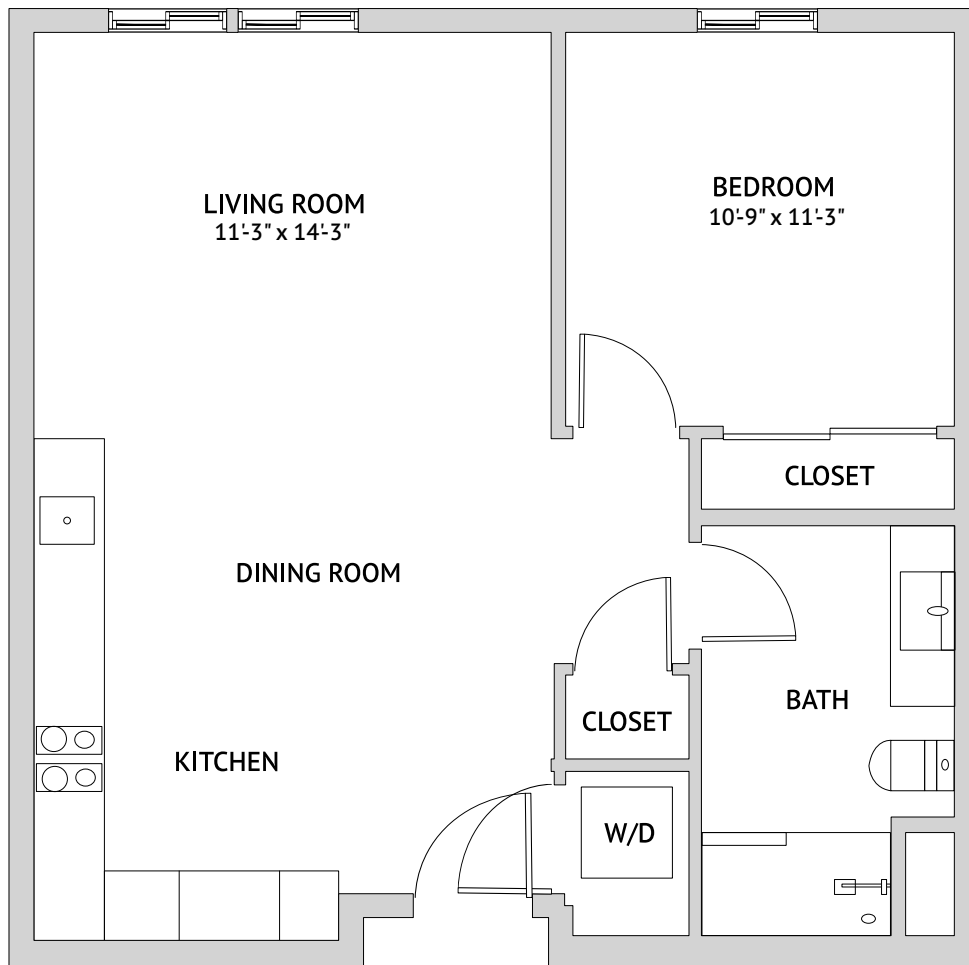

**FAIRLAND - ONE BEDROOM**  
673 Square Feet

Floor plans are not to scale and are shown for comparative purposes only.  
Actual apartment floor plans may have minor variations.

**DORSETT - ONE BEDROOM**  
772 Square Feet

Floor plans are not to scale and are shown for comparative purposes only.  
Actual apartment floor plans may have minor variations.

**DORSETT - ONE BEDROOM**  
772 Square Feet

Floor plans are not to scale and are shown for comparative purposes only.  
Actual apartment floor plans may have minor variations.

**FAIRLAND - ONE BEDROOM**  
673 Square Feet

Floor plans are not to scale and are shown for comparative purposes only.  
Actual apartment floor plans may have minor variations.

**CAPRON - LARGE ONE BEDROOM**  
930 Square Feet

Floor plans are not to scale and are shown for comparative purposes only.  
Actual apartment floor plans may have minor variations.

**ALBION - ONE BEDROOM**  
721 Square Feet

Floor plans are not to scale and are shown for comparative purposes only.  
Actual apartment floor plans may have minor variations.