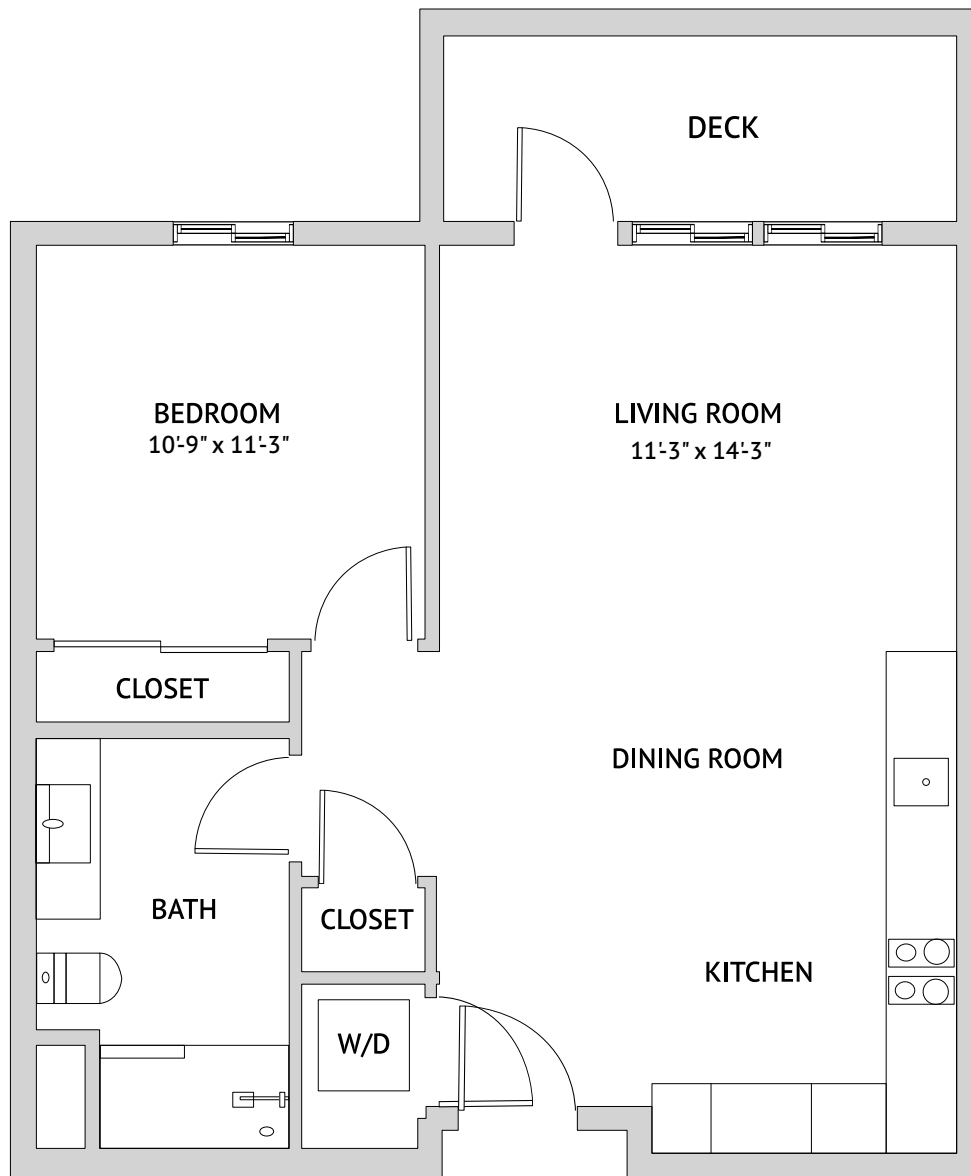

**FAIRLAND - ONE BEDROOM**  
673 Square Feet

Floor plans are not to scale and are shown for comparative purposes only.  
Actual apartment floor plans may have minor variations.

**DORSETT - ONE BEDROOM**  
772 Square Feet

Floor plans are not to scale and are shown for comparative purposes only.  
Actual apartment floor plans may have minor variations.

**DORSETT - ONE BEDROOM**  
772 Square Feet

Floor plans are not to scale and are shown for comparative purposes only.  
Actual apartment floor plans may have minor variations.

**FAIRLAND - ONE BEDROOM**  
673 Square Feet

Floor plans are not to scale and are shown for comparative purposes only.  
Actual apartment floor plans may have minor variations.

**CAPRON - LARGE ONE BEDROOM**  
930 Square Feet

Floor plans are not to scale and are shown for comparative purposes only.  
Actual apartment floor plans may have minor variations.

**ALBION - ONE BEDROOM**  
721 Square Feet

Floor plans are not to scale and are shown for comparative purposes only.  
Actual apartment floor plans may have minor variations.