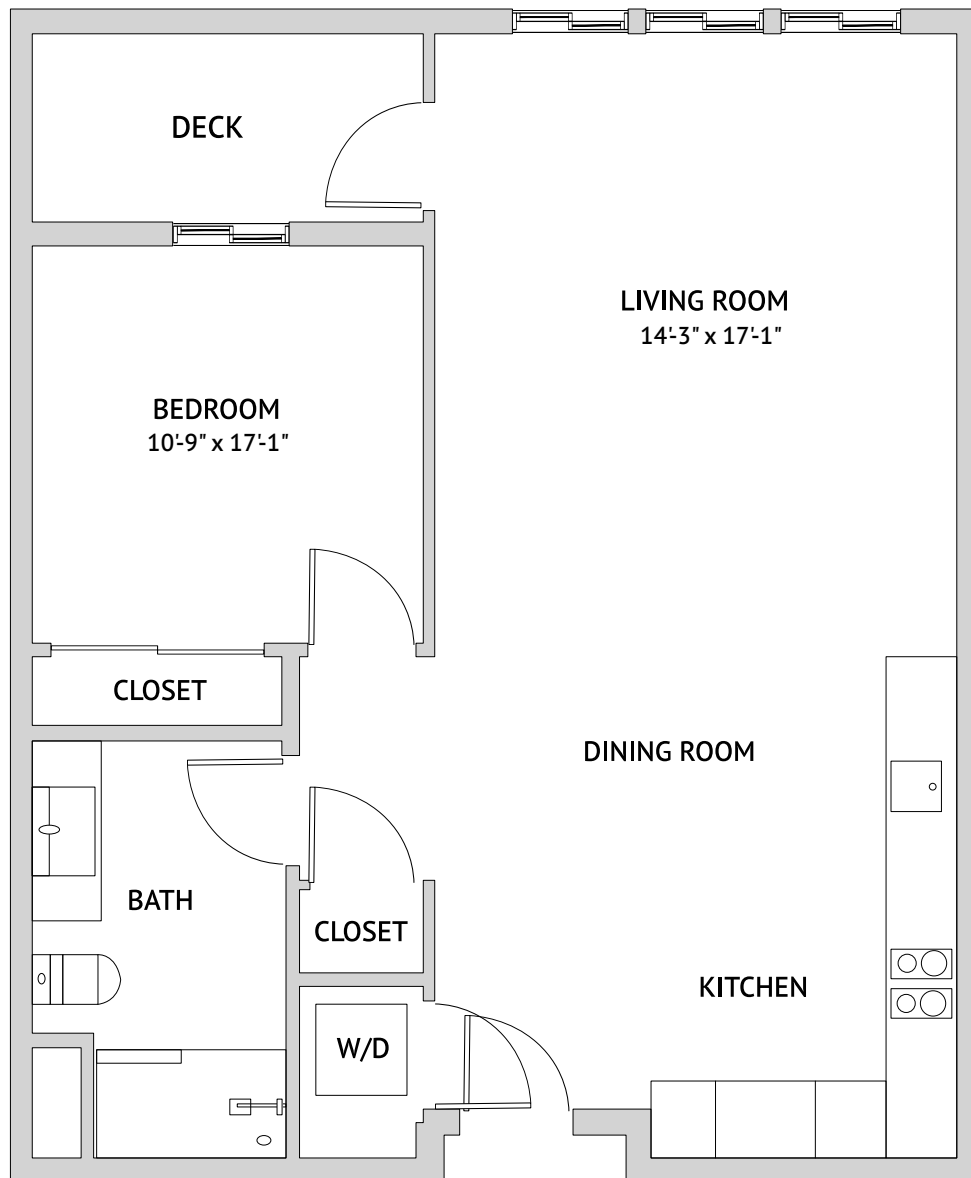

**FAIRLAND - ONE BEDROOM**  
673 Square Feet

Floor plans are not to scale and are shown for comparative purposes only.  
Actual apartment floor plans may have minor variations.

**DORSETT - ONE BEDROOM**  
772 Square Feet

Floor plans are not to scale and are shown for comparative purposes only.  
Actual apartment floor plans may have minor variations.

**DORSETT - ONE BEDROOM**  
772 Square Feet

Floor plans are not to scale and are shown for comparative purposes only.  
Actual apartment floor plans may have minor variations.

**FAIRLAND - ONE BEDROOM**  
673 Square Feet

Floor plans are not to scale and are shown for comparative purposes only.  
Actual apartment floor plans may have minor variations.

**CAPRON - LARGE ONE BEDROOM**  
930 Square Feet

Floor plans are not to scale and are shown for comparative purposes only.  
Actual apartment floor plans may have minor variations.

**ALBION - ONE BEDROOM**  
721 Square Feet

Floor plans are not to scale and are shown for comparative purposes only.  
Actual apartment floor plans may have minor variations.