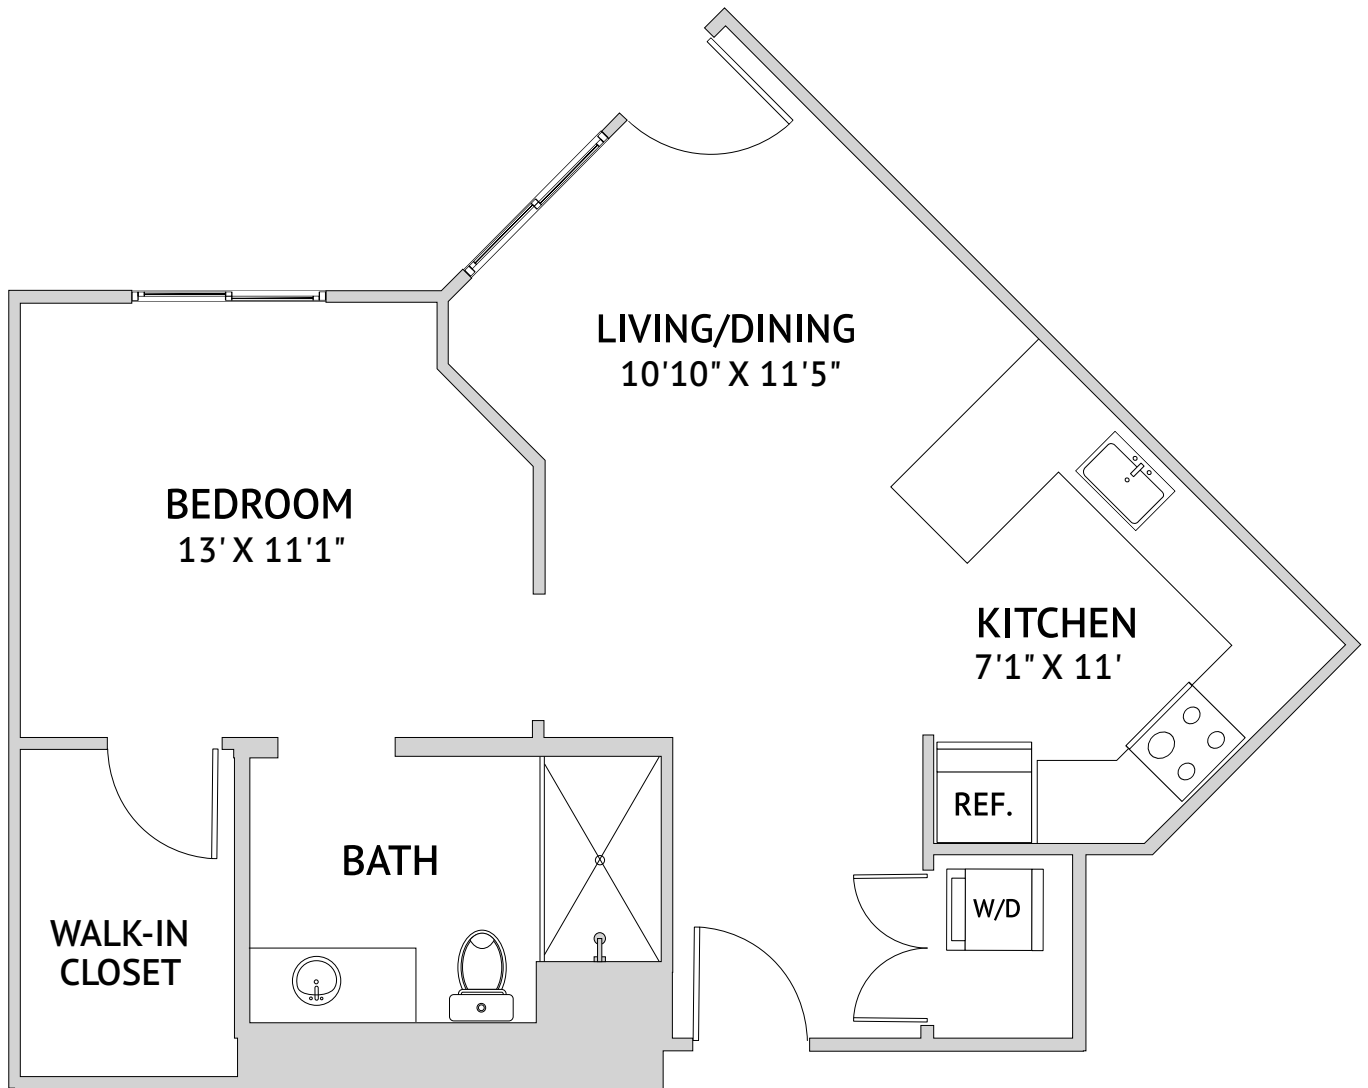

**One Bedroom: 1B1**

721 Square Feet

4055 Solano Avenue, Napa, CA 94558 | 707-345-1480 | watermarknapa.com

*Floor plans are not to scale and are shown for comparative purposes only. Actual apartment floor plans may have minor variations.*

## One Bedroom: 1C1

624 Square Feet

Patio size varies by residence  
(Including Juliet Balcony in some residences)

4055 Solano Avenue, Napa, CA 94558 | 707-345-1480 | watermarknapa.com

*Floor plans are not to scale and are shown for comparative purposes only. Actual apartment floor plans may have minor variations.*

**One Bedroom: 1C3**

630 Square Feet

4055 Solano Avenue, Napa, CA 94558 | 707-345-1480 | watermarknapa.com

*Floor plans are not to scale and are shown for comparative purposes only. Actual apartment floor plans may have minor variations.*