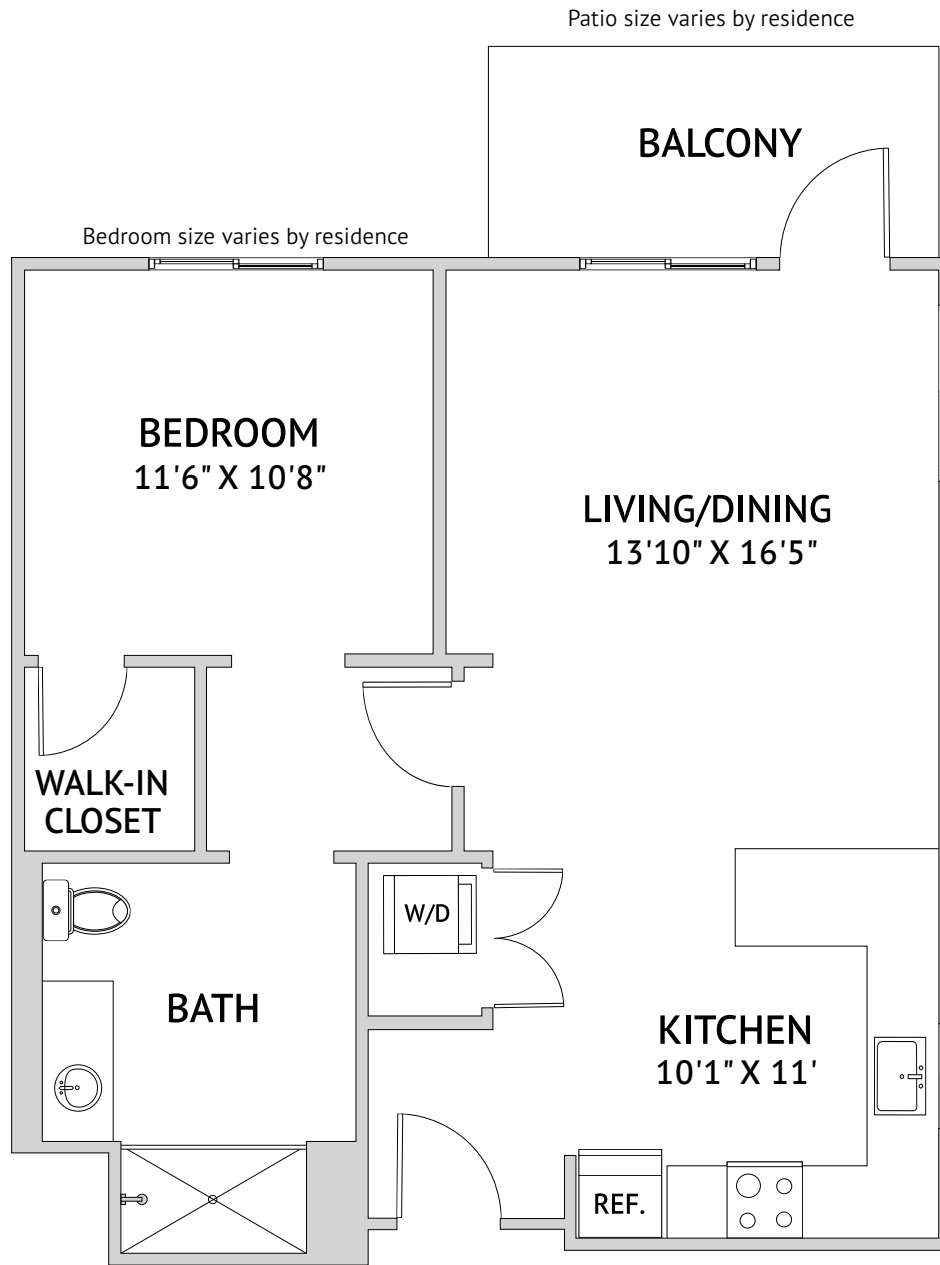

**One Bedroom: 1A4**

751 Square Feet

4055 Solano Avenue, Napa, CA 94558 | 707-345-1480 | watermarknapa.com

*Floor plans are not to scale and are shown for comparative purposes only. Actual apartment floor plans may have minor variations.*

**One Bedroom: 1B1**

721 Square Feet

4055 Solano Avenue, Napa, CA 94558 | 707-345-1480 | watermarknapa.com

*Floor plans are not to scale and are shown for comparative purposes only. Actual apartment floor plans may have minor variations.*

## One Bedroom: 1C1

624 Square Feet

Patio size varies by residence  
(Including Juliet Balcony in some residences)

4055 Solano Avenue, Napa, CA 94558 | 707-345-1480 | watermarknapa.com

*Floor plans are not to scale and are shown for comparative purposes only. Actual apartment floor plans may have minor variations.*