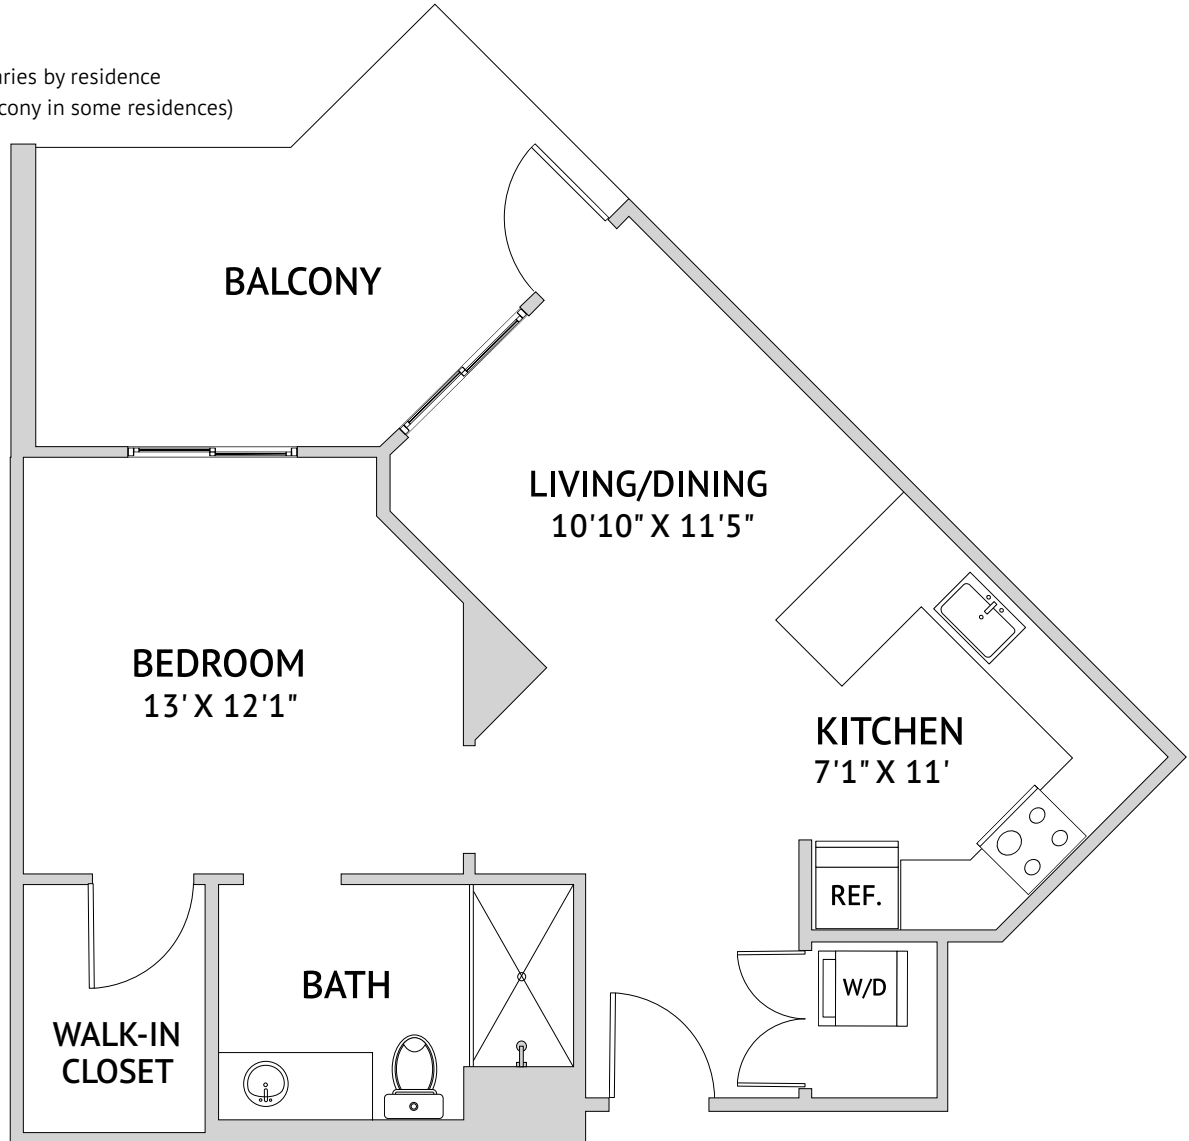

**One Bedroom: 1A4**

751 Square Feet

4055 Solano Avenue, Napa, CA 94558 | 707-345-1480 | watermarknapa.com

*Floor plans are not to scale and are shown for comparative purposes only. Actual apartment floor plans may have minor variations.*

**One Bedroom: 1B1**

721 Square Feet

4055 Solano Avenue, Napa, CA 94558 | 707-345-1480 | watermarknapa.com

*Floor plans are not to scale and are shown for comparative purposes only. Actual apartment floor plans may have minor variations.*

## One Bedroom: 1C1

624 Square Feet

Patio size varies by residence  
(Including Juliet Balcony in some residences)

4055 Solano Avenue, Napa, CA 94558 | 707-345-1480 | watermarknapa.com

*Floor plans are not to scale and are shown for comparative purposes only. Actual apartment floor plans may have minor variations.*