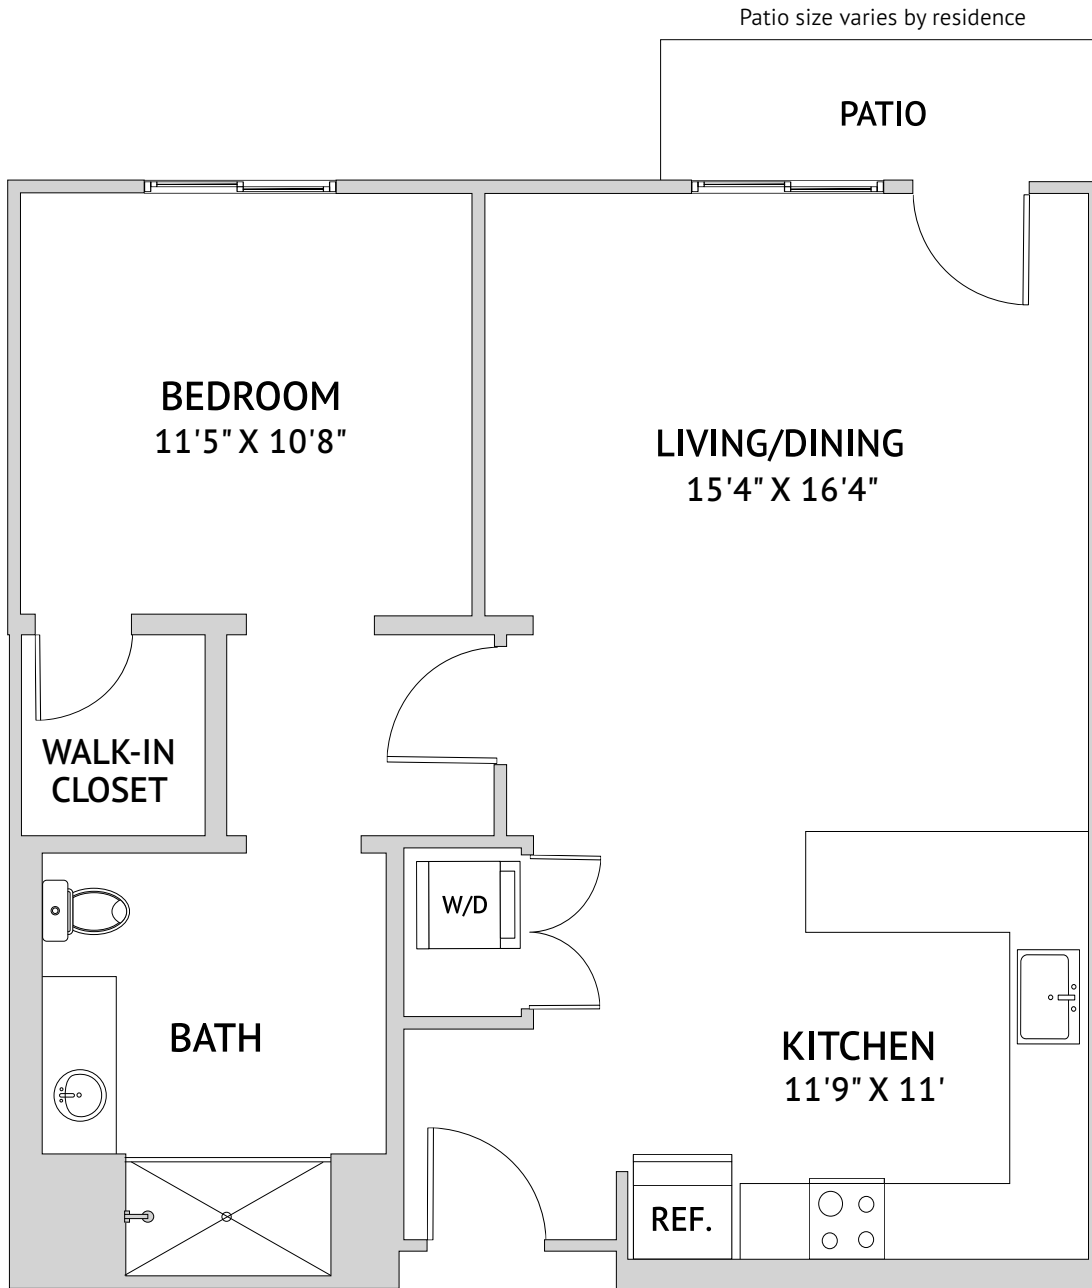

**One Bedroom: 1A4**

751 Square Feet

4055 Solano Avenue, Napa, CA 94558 | 707-345-1480 | watermarknapa.com

*Floor plans are not to scale and are shown for comparative purposes only. Actual apartment floor plans may have minor variations.*

**One Bedroom: 1B1**

721 Square Feet

4055 Solano Avenue, Napa, CA 94558 | 707-345-1480 | watermarknapa.com

*Floor plans are not to scale and are shown for comparative purposes only. Actual apartment floor plans may have minor variations.*

## One Bedroom: 1C1

624 Square Feet

Patio size varies by residence  
(Including Juliet Balcony in some residences)

4055 Solano Avenue, Napa, CA 94558 | 707-345-1480 | watermarknapa.com

*Floor plans are not to scale and are shown for comparative purposes only. Actual apartment floor plans may have minor variations.*