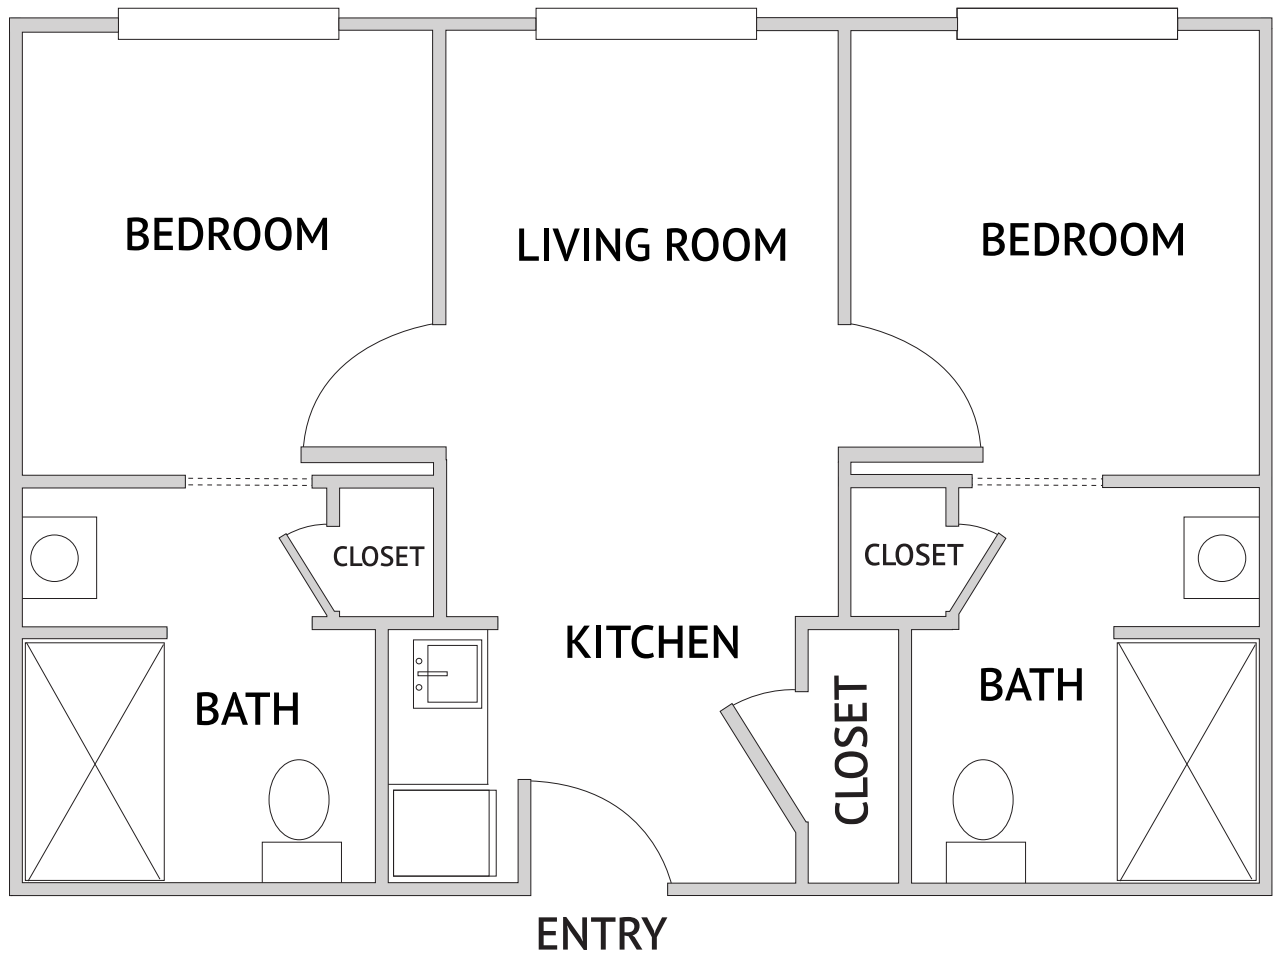

Floor plans are not to scale and are shown for comparative purposes only.
Actual apartment floor plans may have minor variations.

FLORENCE – TWO BEDROOM

Approx. 954 Square Feet

Floor plans are not to scale and are shown for comparative purposes only.
Actual apartment floor plans may have minor variations.

MASSA – TWO BEDROOM DELUXE

Approx. 1060 Square Feet

Floor plans are not to scale and are shown for comparative purposes only.
Actual apartment floor plans may have minor variations.

MONTECARLO – TWO BEDROOM

Approx. 592 Square Feet

Floor plans are not to scale and are shown for comparative purposes only.
Actual apartment floor plans may have minor variations.