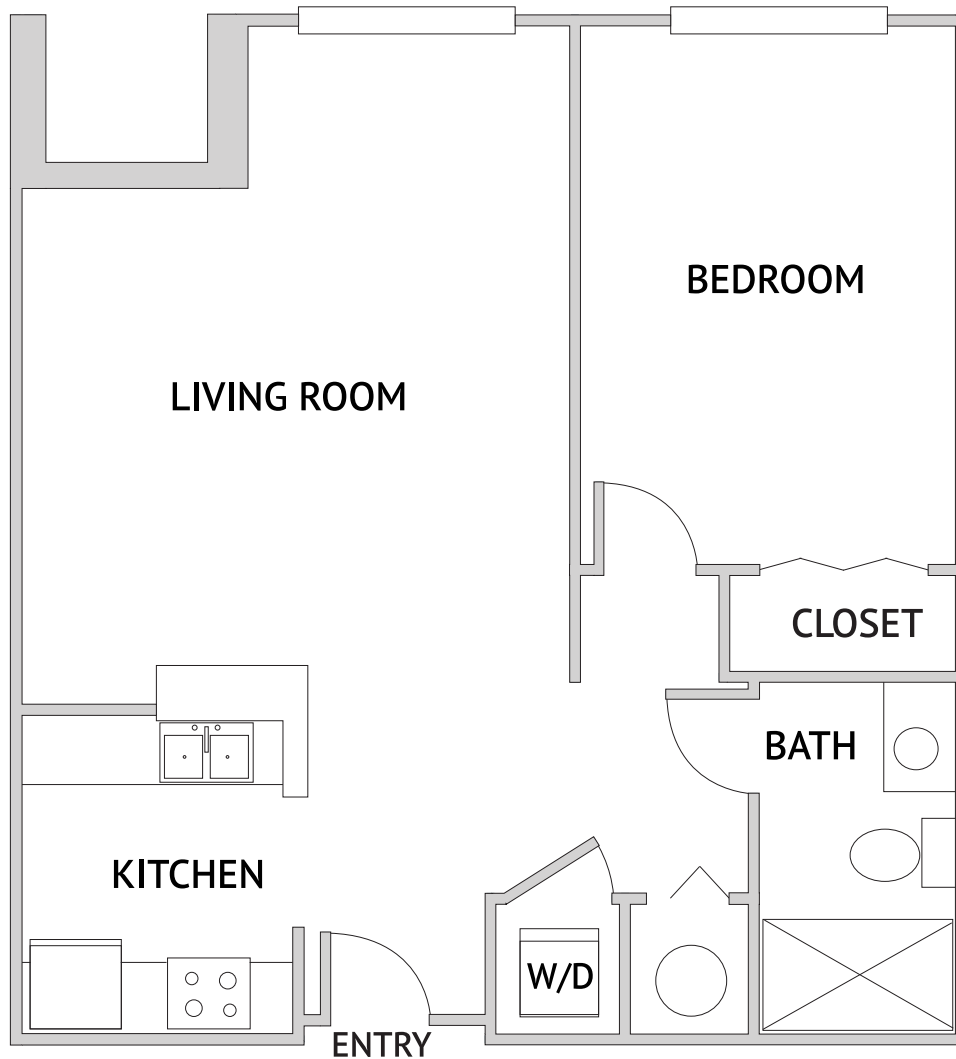

Floor plans are not to scale and are shown for comparative purposes only.
Actual apartment floor plans may have minor variations.

CORSICA – ONE BEDROOM

Approx. 627 Square Feet

Floor plans are not to scale and are shown for comparative purposes only.
Actual apartment floor plans may have minor variations.

SOVANA – ONE BEDROOM

Approx. 695 Square Feet

Floor plans are not to scale and are shown for comparative purposes only.
Actual apartment floor plans may have minor variations.

PISA – ONE BEDROOM DELUXE

Approx. 756 Square Feet

Floor plans are not to scale and are shown for comparative purposes only.
Actual apartment floor plans may have minor variations.

FLORENCE – TWO BEDROOM

Approx. 954 Square Feet

Floor plans are not to scale and are shown for comparative purposes only.
Actual apartment floor plans may have minor variations.

MASSA – TWO BEDROOM DELUXE

Approx. 1060 Square Feet

Floor plans are not to scale and are shown for comparative purposes only.
Actual apartment floor plans may have minor variations.

MONTECARLO – TWO BEDROOM