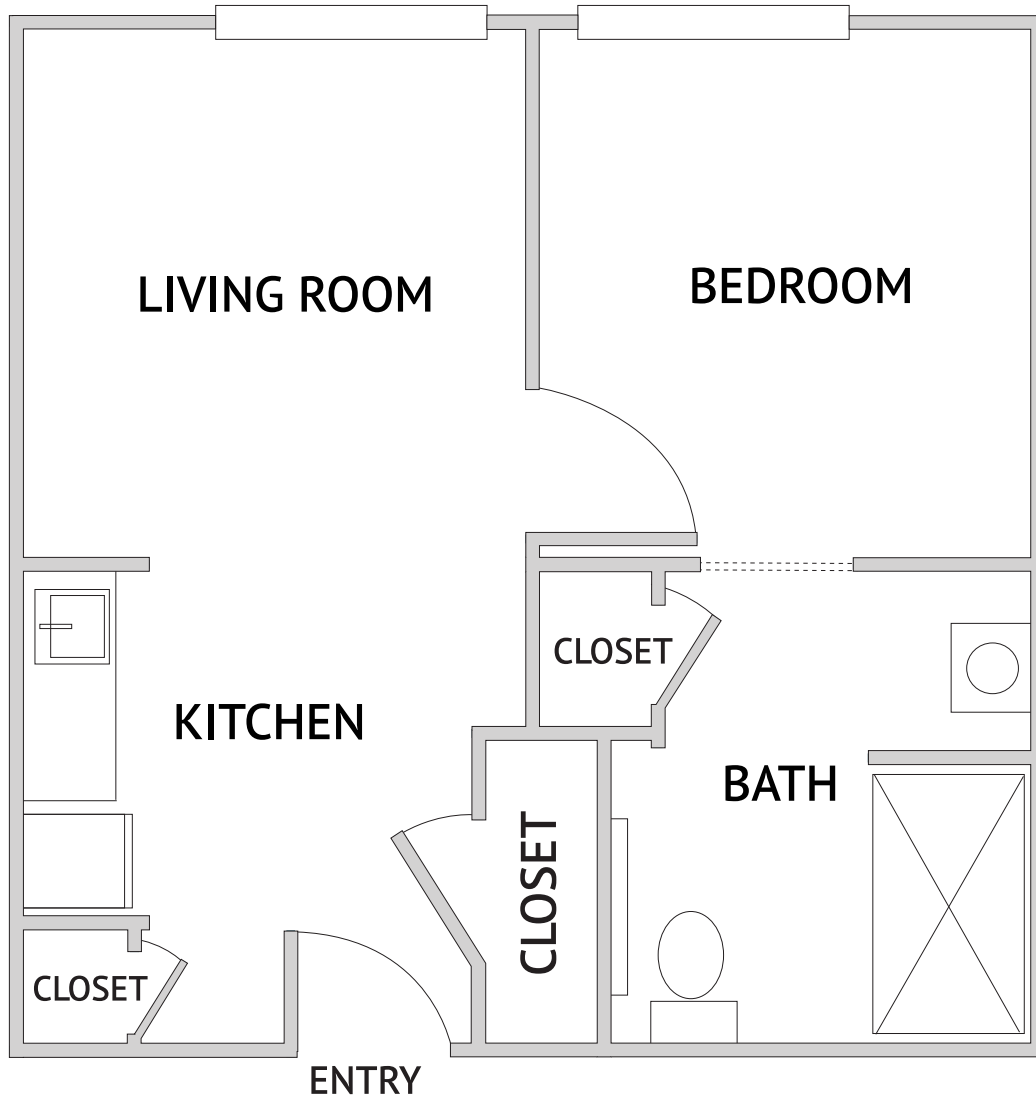

PRATO – STUDIO
Approx. 346 Square Feet

Floor plans are not to scale and are shown for comparative purposes only.
Actual apartment floor plans may have minor variations.

AREZZO – ONE BEDROOM

Approx. 402 Square Feet

Floor plans are not to scale and are shown for comparative purposes only.
Actual apartment floor plans may have minor variations.

CORSICA – ONE BEDROOM

Approx. 627 Square Feet

Floor plans are not to scale and are shown for comparative purposes only.
Actual apartment floor plans may have minor variations.

SOVANA – ONE BEDROOM

Approx. 695 Square Feet

Floor plans are not to scale and are shown for comparative purposes only.
Actual apartment floor plans may have minor variations.

PISA – ONE BEDROOM DELUXE

Approx. 756 Square Feet

Floor plans are not to scale and are shown for comparative purposes only.
Actual apartment floor plans may have minor variations.

FLORENCE – TWO BEDROOM

Approx. 954 Square Feet

Floor plans are not to scale and are shown for comparative purposes only.
Actual apartment floor plans may have minor variations.