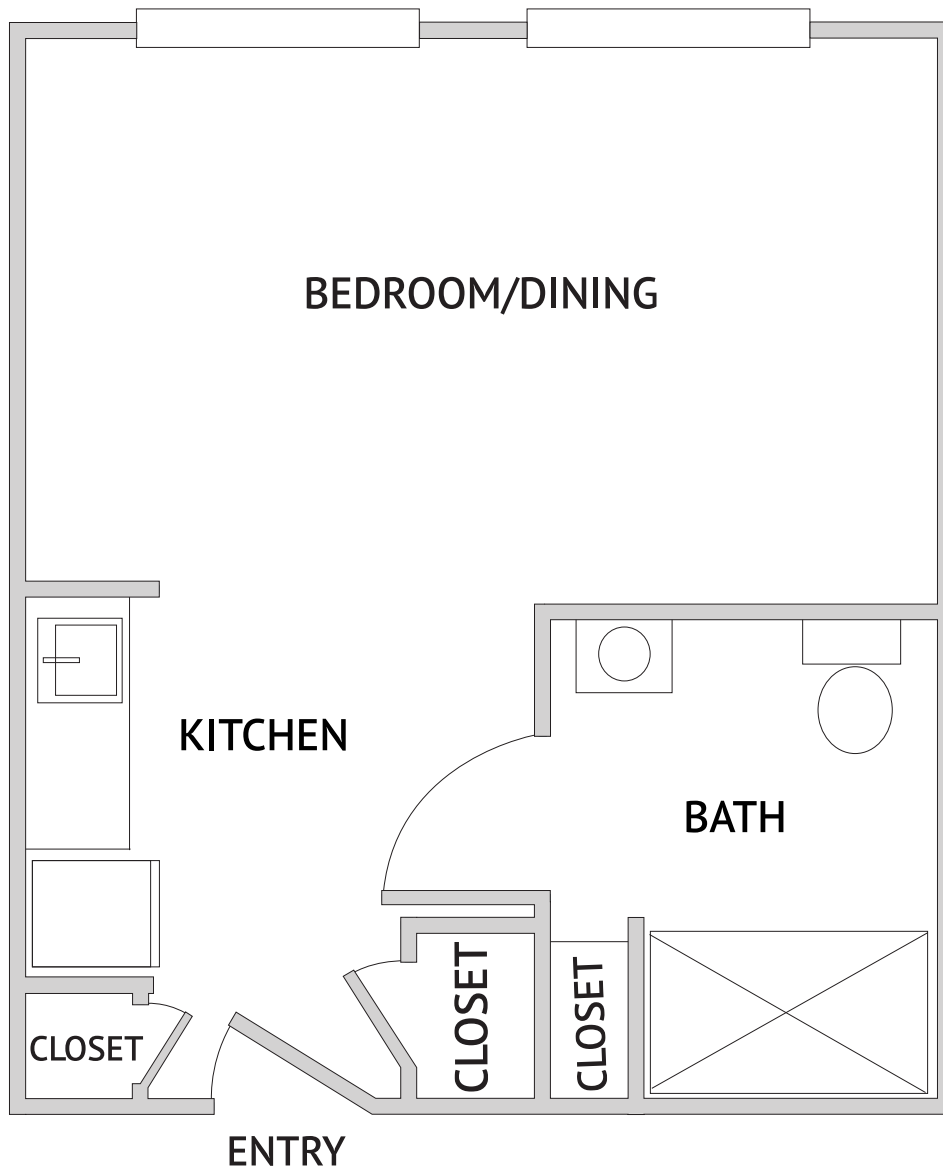

PRATO – STUDIO
Approx. 346 Square Feet

Floor plans are not to scale and are shown for comparative purposes only.
Actual apartment floor plans may have minor variations.

AREZZO – ONE BEDROOM

Approx. 402 Square Feet

Floor plans are not to scale and are shown for comparative purposes only.
Actual apartment floor plans may have minor variations.

CORSICA – ONE BEDROOM

Approx. 627 Square Feet

Floor plans are not to scale and are shown for comparative purposes only.
Actual apartment floor plans may have minor variations.

SOVANA – ONE BEDROOM

Approx. 695 Square Feet

Floor plans are not to scale and are shown for comparative purposes only.
Actual apartment floor plans may have minor variations.

PISA – ONE BEDROOM DELUXE

Approx. 756 Square Feet

Floor plans are not to scale and are shown for comparative purposes only.
Actual apartment floor plans may have minor variations.

FLORENCE – TWO BEDROOM

Approx. 954 Square Feet

Floor plans are not to scale and are shown for comparative purposes only.
Actual apartment floor plans may have minor variations.