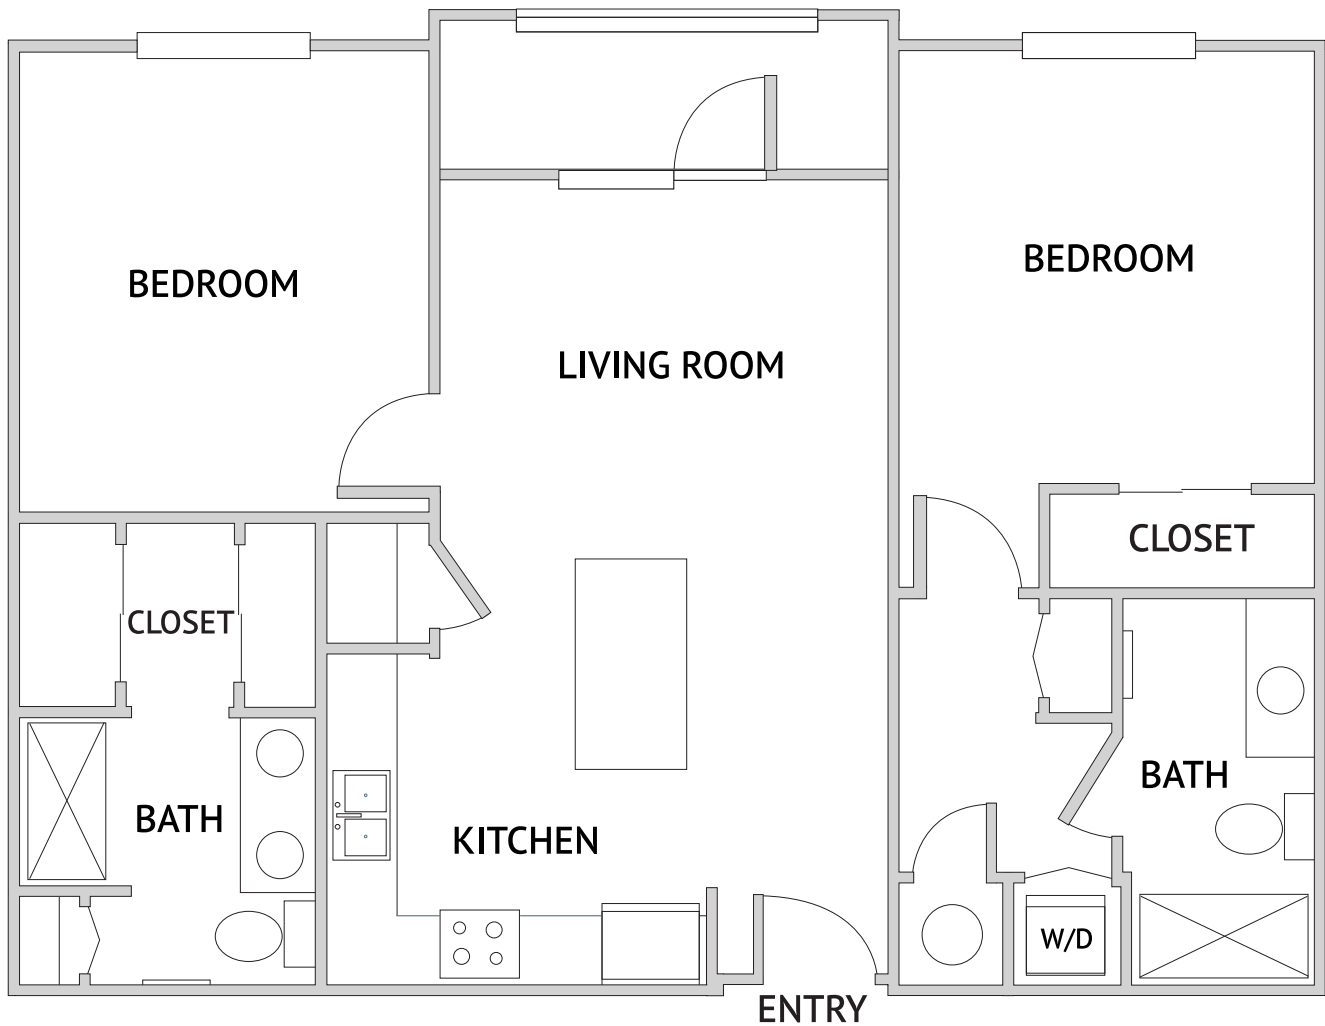

SOVANA – ONE BEDROOM

Approx. 695 Square Feet

Floor plans are not to scale and are shown for comparative purposes only.
Actual apartment floor plans may have minor variations.

PISA – ONE BEDROOM DELUXE

Approx. 756 Square Feet

Floor plans are not to scale and are shown for comparative purposes only.
Actual apartment floor plans may have minor variations.

FLORENCE – TWO BEDROOM

Approx. 954 Square Feet

Floor plans are not to scale and are shown for comparative purposes only.
Actual apartment floor plans may have minor variations.

MASSA – TWO BEDROOM DELUXE

Approx. 1060 Square Feet

Floor plans are not to scale and are shown for comparative purposes only.
Actual apartment floor plans may have minor variations.

MONTECARLO – TWO BEDROOM