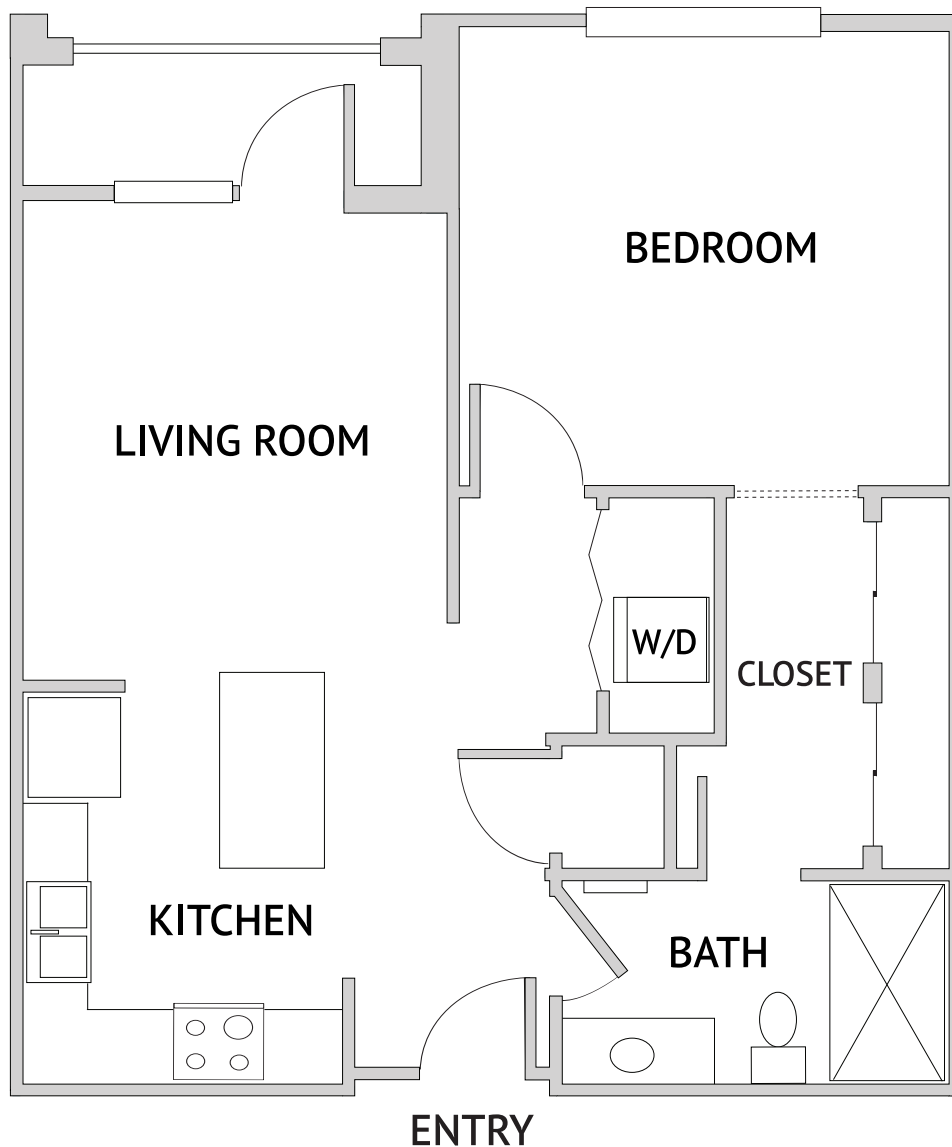

PRATO – STUDIO
Approx. 346 Square Feet

Floor plans are not to scale and are shown for comparative purposes only.
Actual apartment floor plans may have minor variations.

AREZZO – ONE BEDROOM

Approx. 402 Square Feet

Floor plans are not to scale and are shown for comparative purposes only.
Actual apartment floor plans may have minor variations.

CORSICA – ONE BEDROOM

Approx. 627 Square Feet

Floor plans are not to scale and are shown for comparative purposes only.
Actual apartment floor plans may have minor variations.

SOVANA – ONE BEDROOM

Approx. 695 Square Feet

Floor plans are not to scale and are shown for comparative purposes only.
Actual apartment floor plans may have minor variations.

PISA – ONE BEDROOM DELUXE

Approx. 756 Square Feet

Floor plans are not to scale and are shown for comparative purposes only.
Actual apartment floor plans may have minor variations.

FLORENCE – TWO BEDROOM

Approx. 954 Square Feet

Floor plans are not to scale and are shown for comparative purposes only.
Actual apartment floor plans may have minor variations.