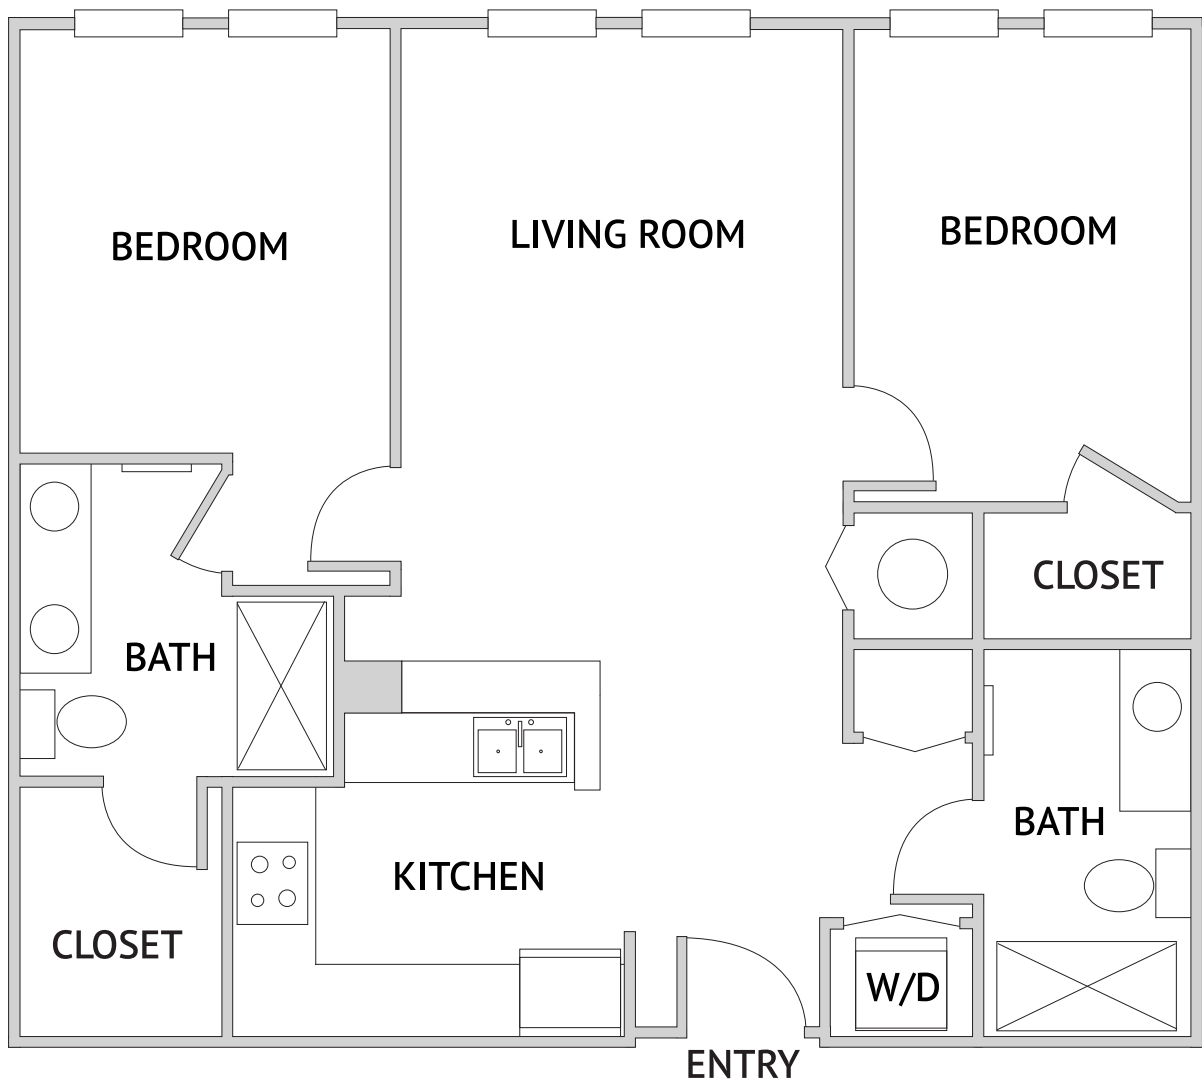

Floor plans are not to scale and are shown for comparative purposes only.
Actual apartment floor plans may have minor variations.

CORSICA – ONE BEDROOM

Approx. 627 Square Feet

Floor plans are not to scale and are shown for comparative purposes only.
Actual apartment floor plans may have minor variations.

SOVANA – ONE BEDROOM

Approx. 695 Square Feet

Floor plans are not to scale and are shown for comparative purposes only.
Actual apartment floor plans may have minor variations.

PISA – ONE BEDROOM DELUXE

Approx. 756 Square Feet

Floor plans are not to scale and are shown for comparative purposes only.
Actual apartment floor plans may have minor variations.

FLORENCE – TWO BEDROOM

Approx. 954 Square Feet

Floor plans are not to scale and are shown for comparative purposes only.
Actual apartment floor plans may have minor variations.

MASSA – TWO BEDROOM DELUXE

Approx. 1060 Square Feet

Floor plans are not to scale and are shown for comparative purposes only.
Actual apartment floor plans may have minor variations.

MONTECARLO – TWO BEDROOM