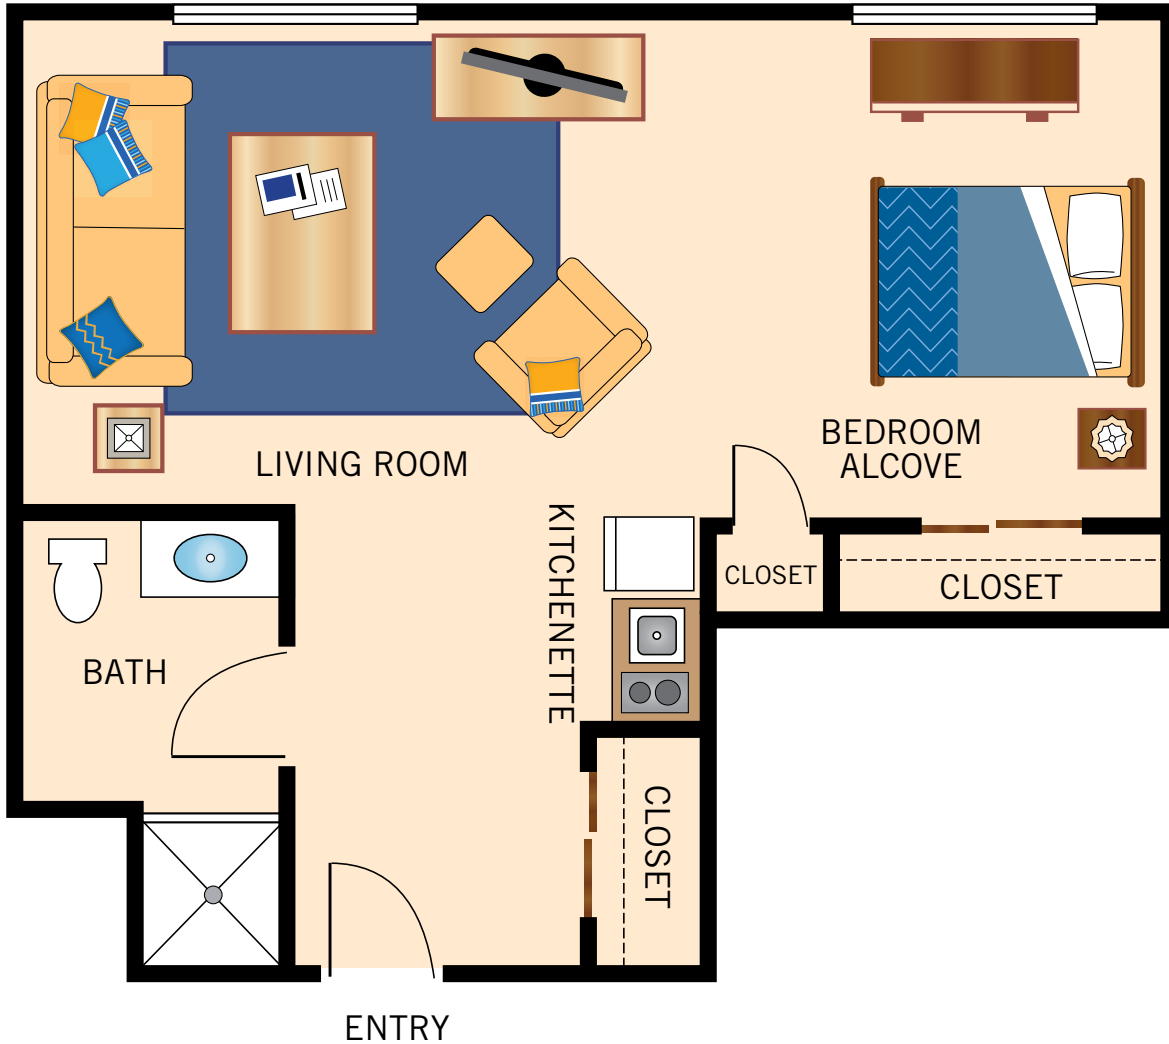

**STUDIO DELUXE**

460 Square Feet

Floor plans are not to scale and are shown for comparative purposes only.  
Actual apartment floor plans may have minor variations.

**FRIENDSHIP SUITE**

168 Square Feet

Floor plans are not to scale and are shown for comparative purposes only.  
Actual apartment floor plans may have minor variations.