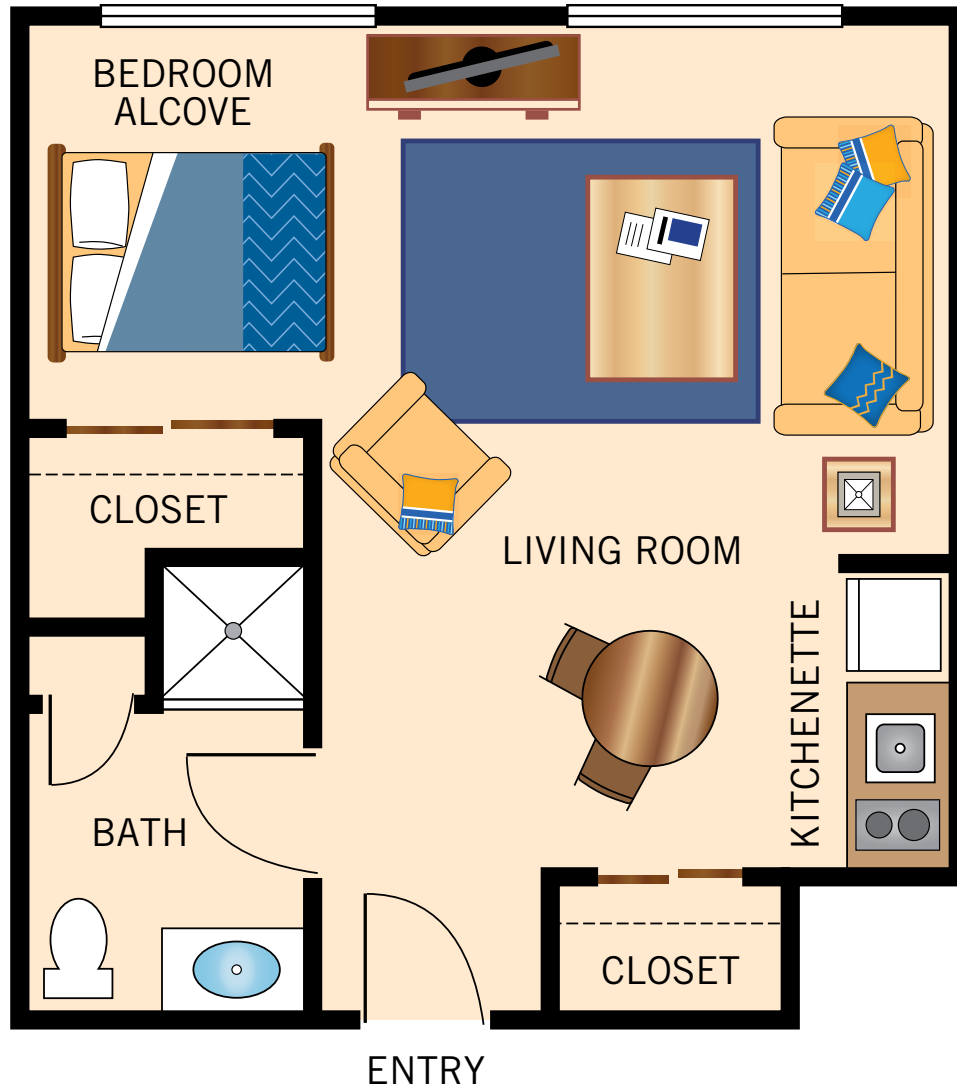

**STUDIO DELUXE**

460 Square Feet

Floor plans are not to scale and are shown for comparative purposes only.  
Actual apartment floor plans may have minor variations.

**FRIENDSHIP SUITE**

168 Square Feet

Floor plans are not to scale and are shown for comparative purposes only.  
Actual apartment floor plans may have minor variations.