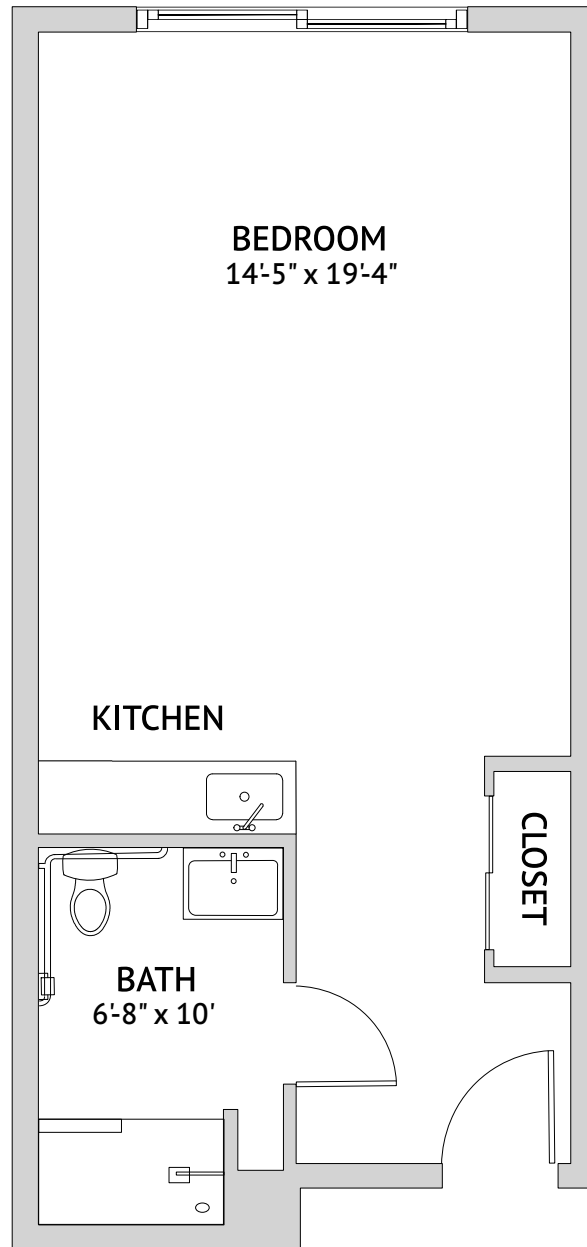

LORAN - STUDIO
394 Square Feet

Floor plans are not to scale and are shown for comparative purposes only.
Actual apartment floor plans may have minor variations.