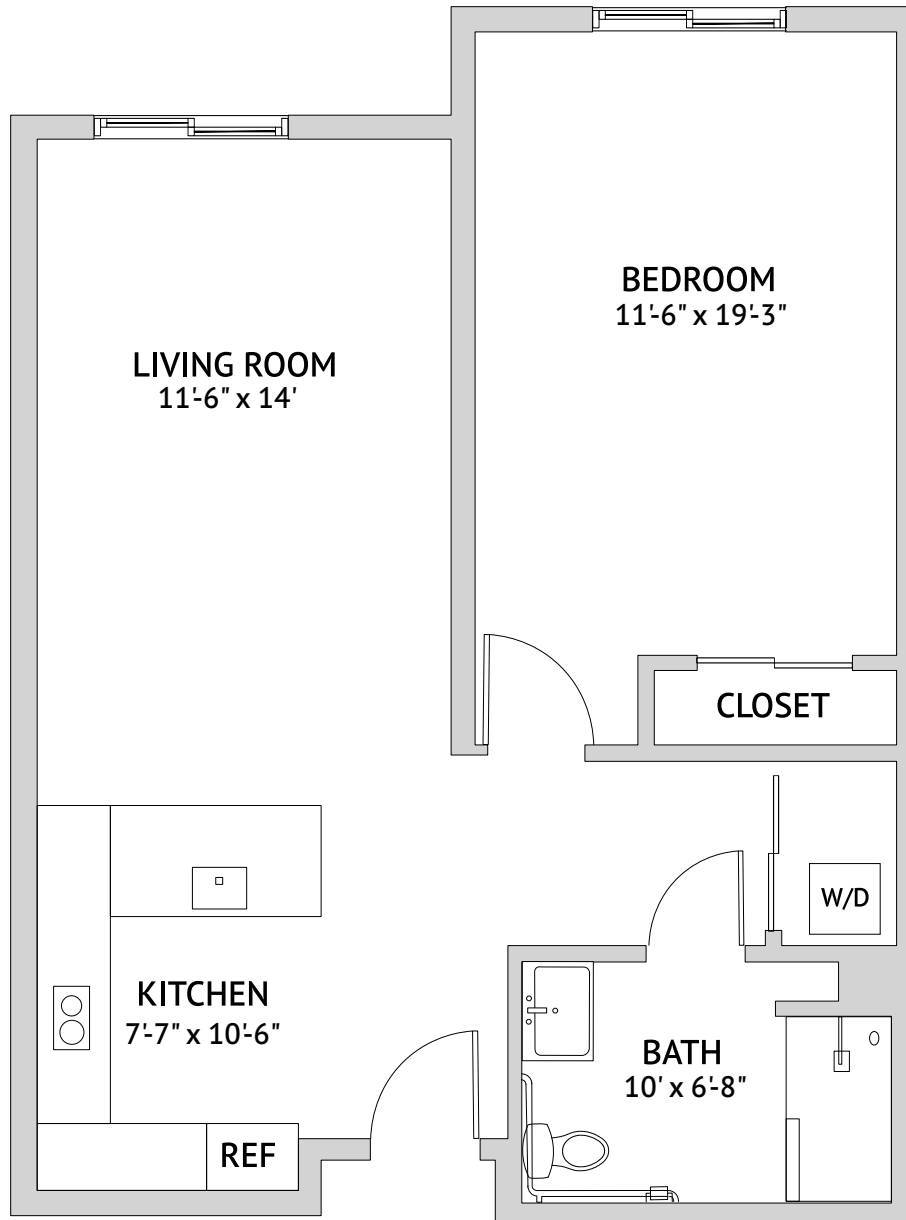

CALYPSO - ONE BEDROOM
718 Square Feet

Floor plans are not to scale and are shown for comparative purposes only.
Actual apartment floor plans may have minor variations.