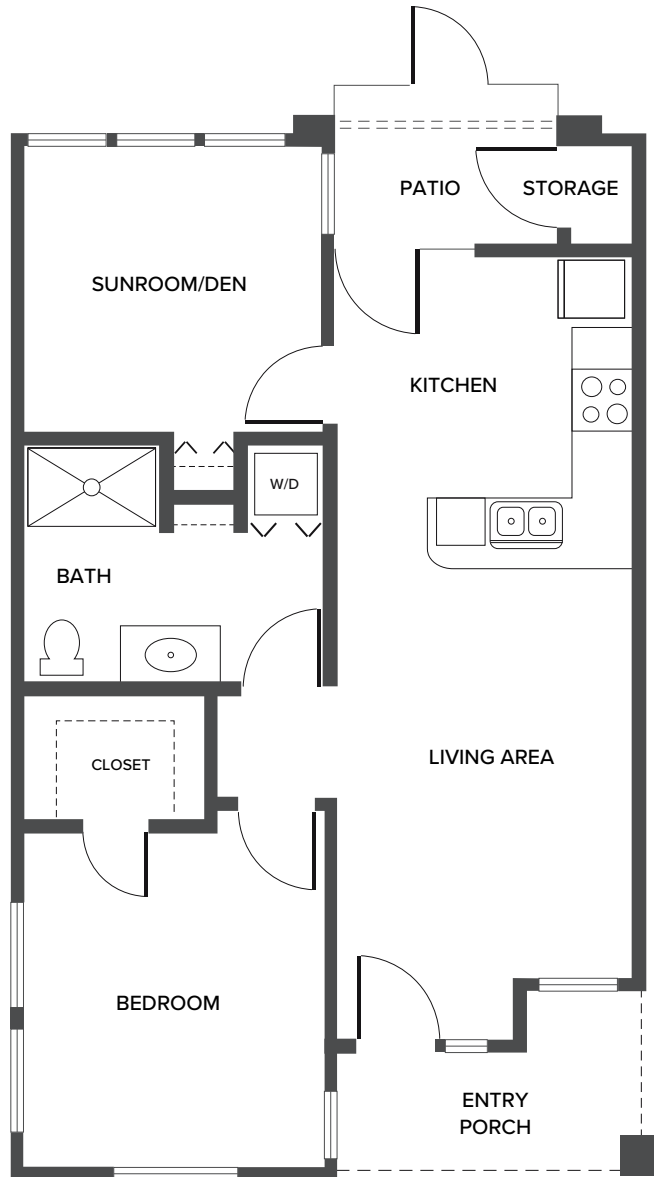

One Bedroom - Thistle

934 Square Feet

2001 West Rudasill Road | Tucson, AZ 85704 | 520-797-2001 | FountainsLaCholla.com

Floor plans are not to scale and are shown for comparative purposes only. Actual apartment floor plans may have minor variations.