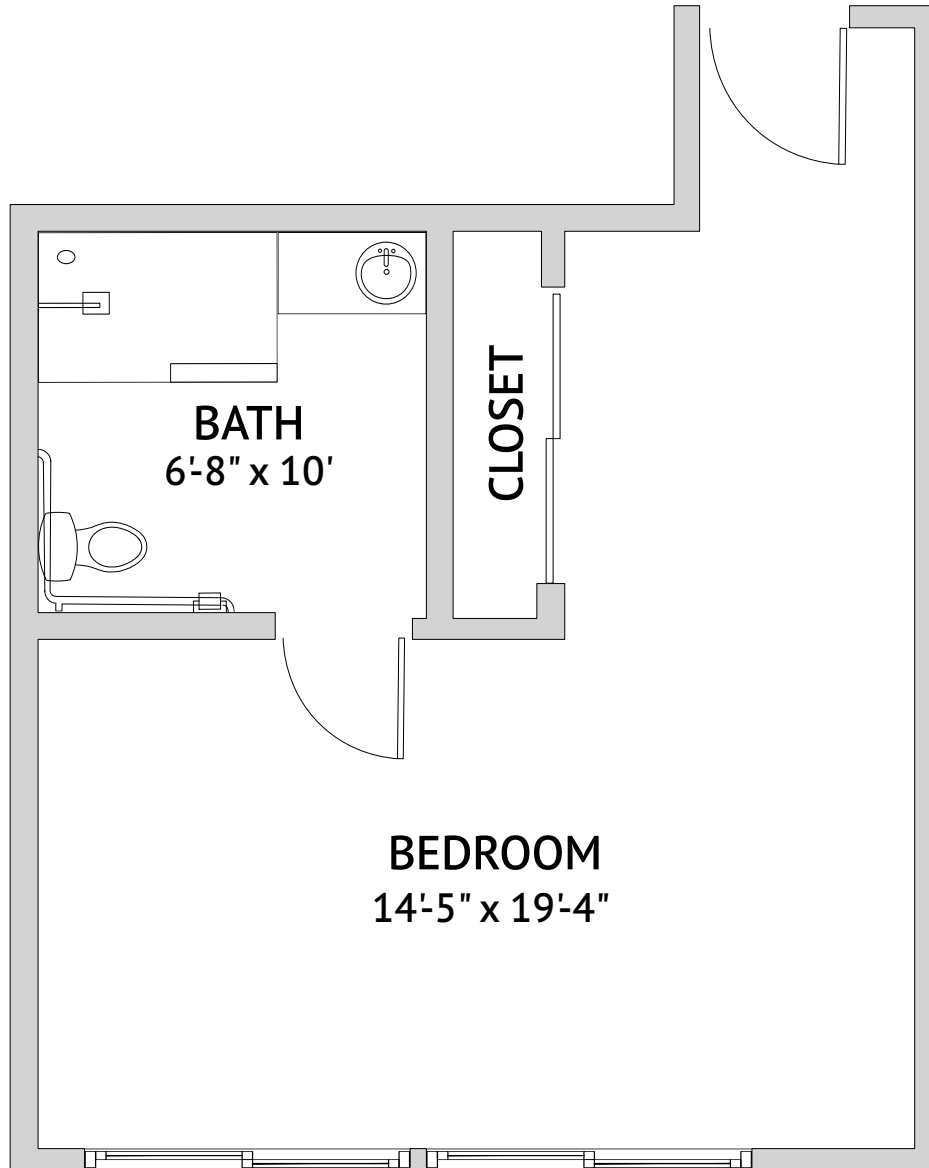

Sapphire: Studio
438 Square Feet

Memory Care

1041 Roseville Parkway, Roseville, CA 95678 | 279-213-0047 | SonrisaSeniorLiving.com

Floor plans are not to scale and are shown for comparative purposes only. Actual apartment floor plans may have minor variations.