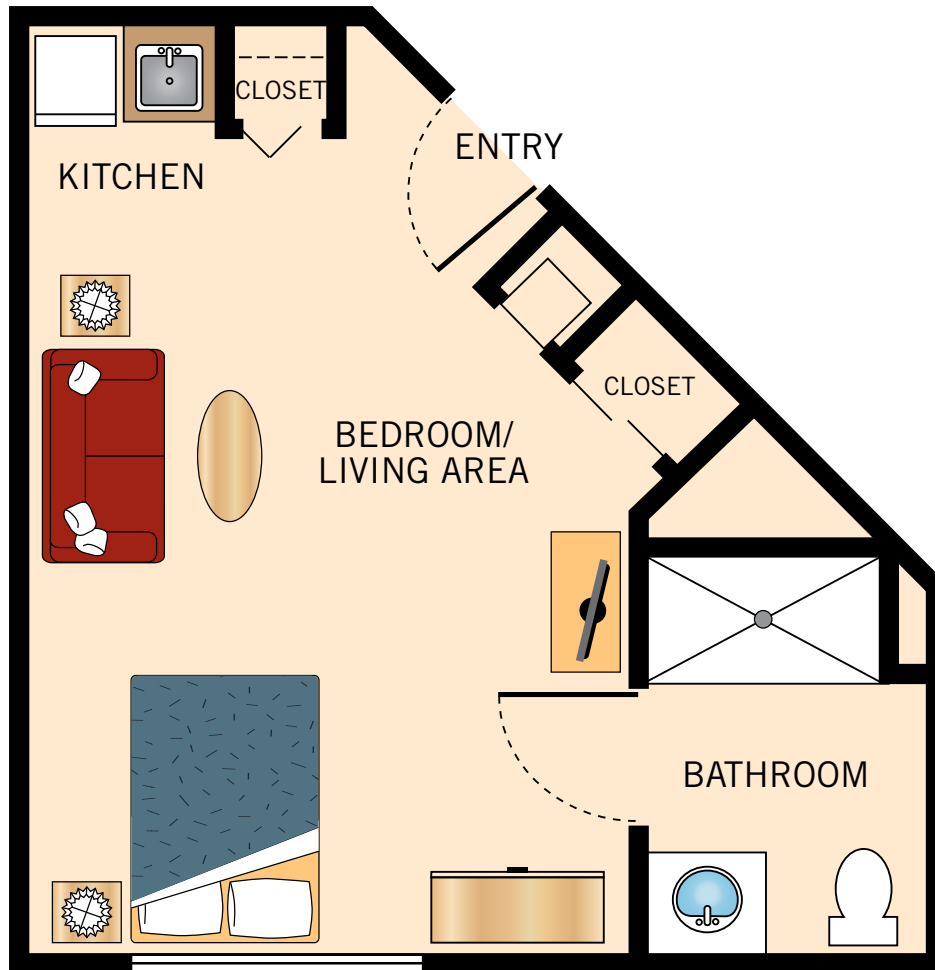

ALCOVE

339 Square Feet

Floor plans are not to scale and are shown for comparative purposes only.
Actual apartment floor plans may have minor variations.

ALCOVE SUITE

324 Square Feet

Floor plans are not to scale and are shown for comparative purposes only.
Actual apartment floor plans may have minor variations.

STUDIO

282 Square Feet

Floor plans are not to scale and are shown for comparative purposes only.
Actual apartment floor plans may have minor variations.

ONE BEDROOM

452 Square Feet

Floor plans are not to scale and are shown for comparative purposes only.
Actual apartment floor plans may have minor variations.

ONE BEDROOM DELUXE

484 Square Feet

Floor plans are not to scale and are shown for comparative purposes only.
Actual apartment floor plans may have minor variations.

ONE BEDROOM DELUXE

500 Square Feet

Floor plans are not to scale and are shown for comparative purposes only.
Actual apartment floor plans may have minor variations.