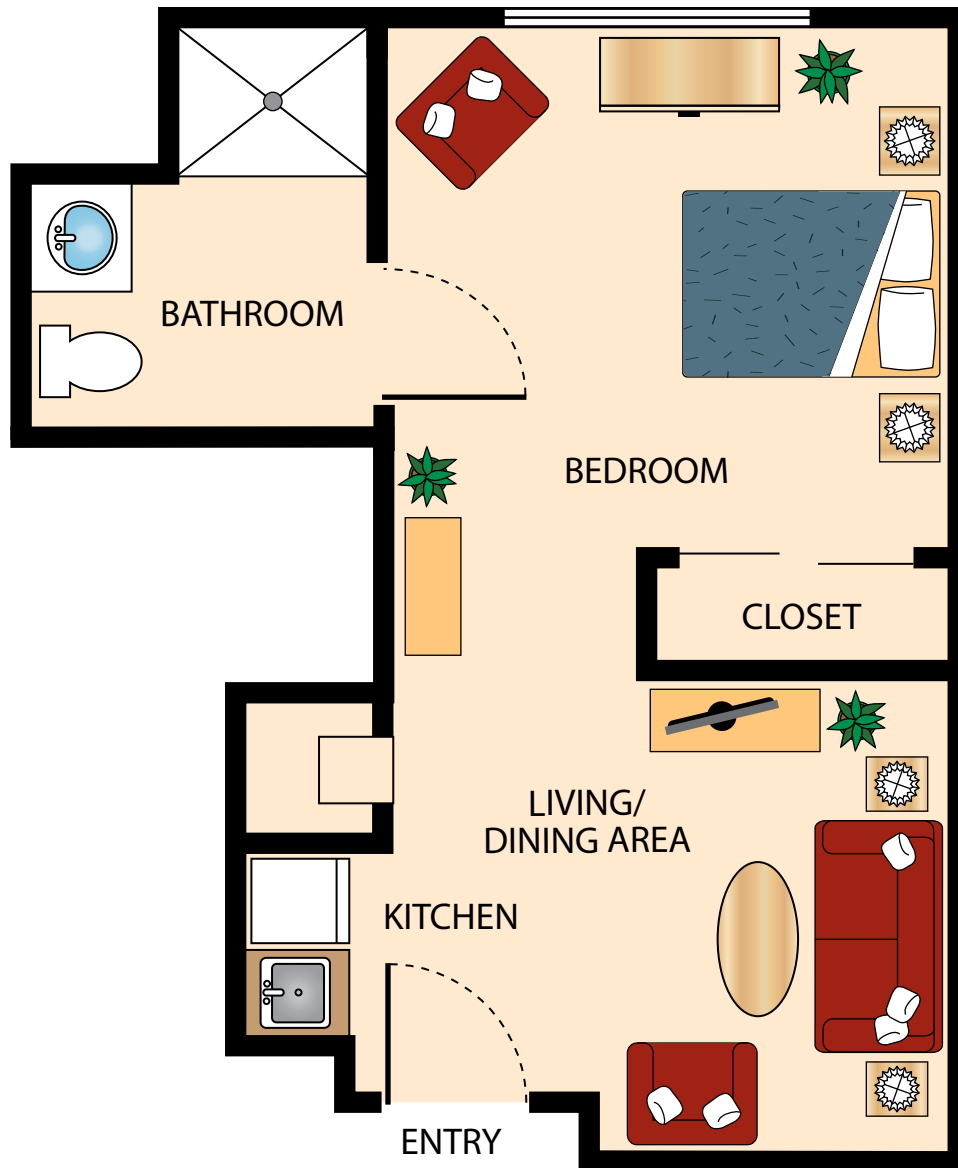

ALCOVE

339 Square Feet

Floor plans are not to scale and are shown for comparative purposes only.
Actual apartment floor plans may have minor variations.

ALCOVE SUITE

324 Square Feet

Floor plans are not to scale and are shown for comparative purposes only.
Actual apartment floor plans may have minor variations.

STUDIO

282 Square Feet

Floor plans are not to scale and are shown for comparative purposes only.
Actual apartment floor plans may have minor variations.

ONE BEDROOM

452 Square Feet

Floor plans are not to scale and are shown for comparative purposes only.
Actual apartment floor plans may have minor variations.

ONE BEDROOM DELUXE

484 Square Feet

Floor plans are not to scale and are shown for comparative purposes only.
Actual apartment floor plans may have minor variations.

ONE BEDROOM DELUXE

500 Square Feet

Floor plans are not to scale and are shown for comparative purposes only.
Actual apartment floor plans may have minor variations.