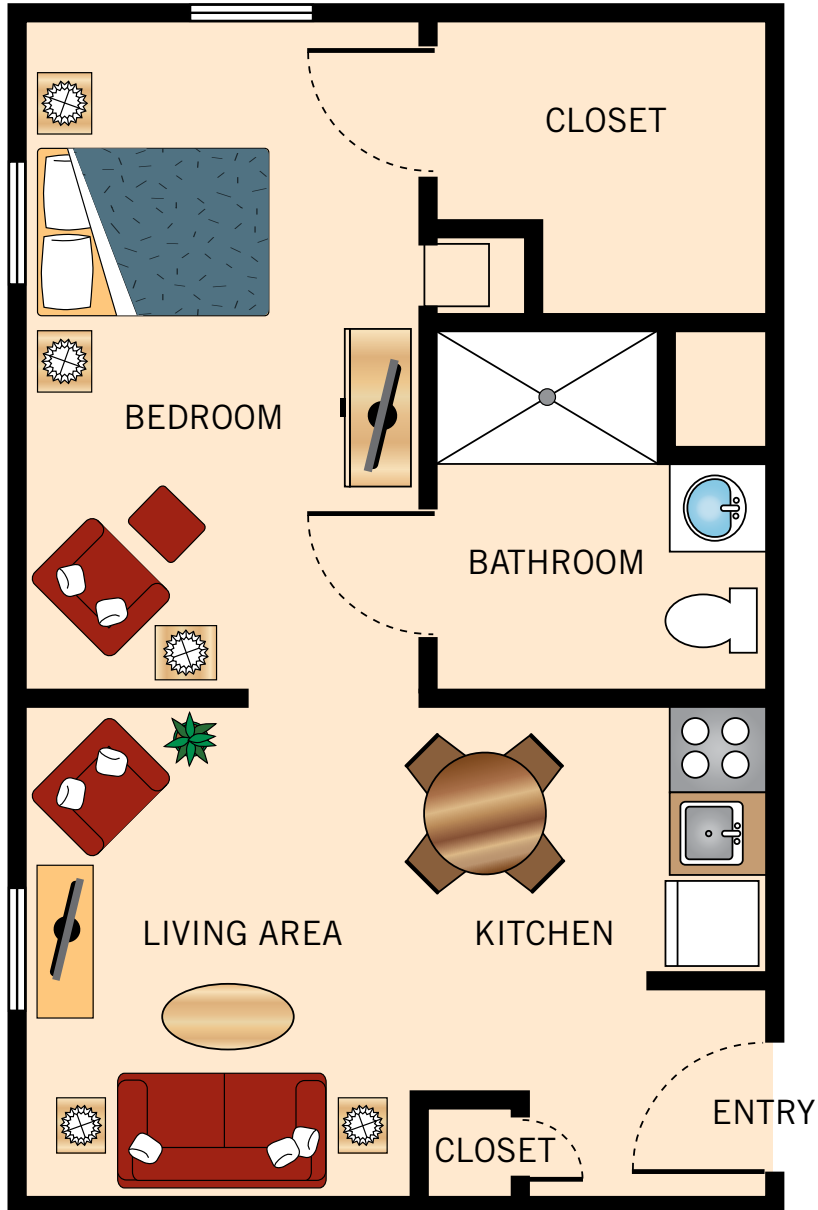

ALCOVE

339 Square Feet

Floor plans are not to scale and are shown for comparative purposes only.
Actual apartment floor plans may have minor variations.

ALCOVE SUITE

324 Square Feet

Floor plans are not to scale and are shown for comparative purposes only.
Actual apartment floor plans may have minor variations.

STUDIO

282 Square Feet

Floor plans are not to scale and are shown for comparative purposes only.
Actual apartment floor plans may have minor variations.

ONE BEDROOM

452 Square Feet

Floor plans are not to scale and are shown for comparative purposes only.
Actual apartment floor plans may have minor variations.

ONE BEDROOM DELUXE

484 Square Feet

Floor plans are not to scale and are shown for comparative purposes only.
Actual apartment floor plans may have minor variations.

ONE BEDROOM DELUXE

500 Square Feet

Floor plans are not to scale and are shown for comparative purposes only.
Actual apartment floor plans may have minor variations.