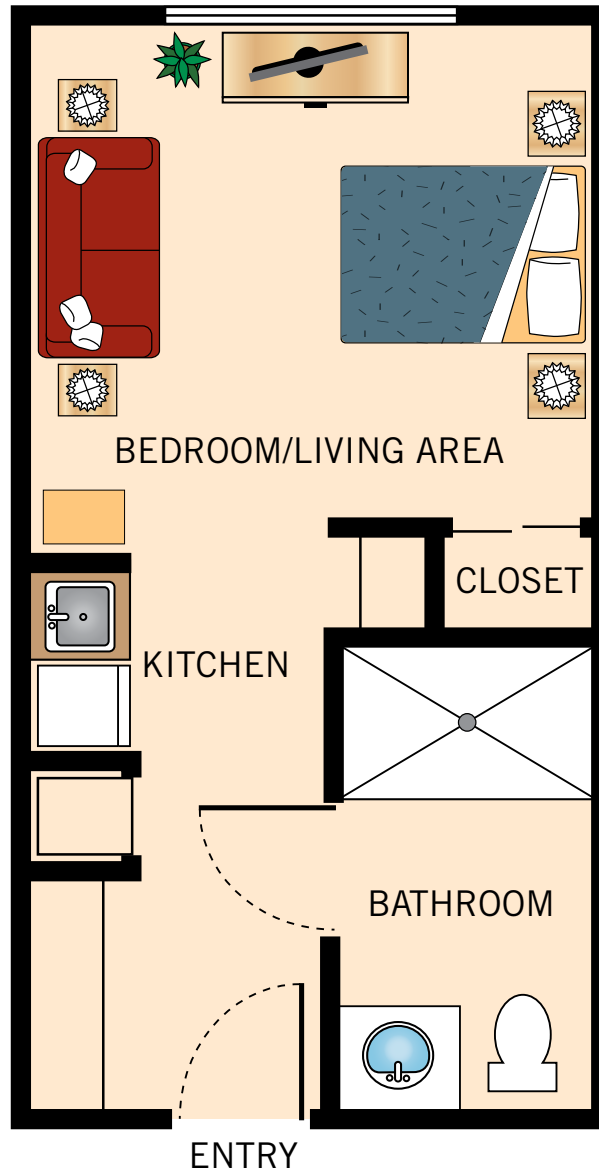

ALCOVE

339 Square Feet

Floor plans are not to scale and are shown for comparative purposes only.
Actual apartment floor plans may have minor variations.

ALCOVE SUITE

324 Square Feet

Floor plans are not to scale and are shown for comparative purposes only.
Actual apartment floor plans may have minor variations.

STUDIO

282 Square Feet

Floor plans are not to scale and are shown for comparative purposes only.
Actual apartment floor plans may have minor variations.

ONE BEDROOM

452 Square Feet

Floor plans are not to scale and are shown for comparative purposes only.
Actual apartment floor plans may have minor variations.

ONE BEDROOM DELUXE

484 Square Feet

Floor plans are not to scale and are shown for comparative purposes only.
Actual apartment floor plans may have minor variations.

ONE BEDROOM DELUXE

500 Square Feet

Floor plans are not to scale and are shown for comparative purposes only.
Actual apartment floor plans may have minor variations.