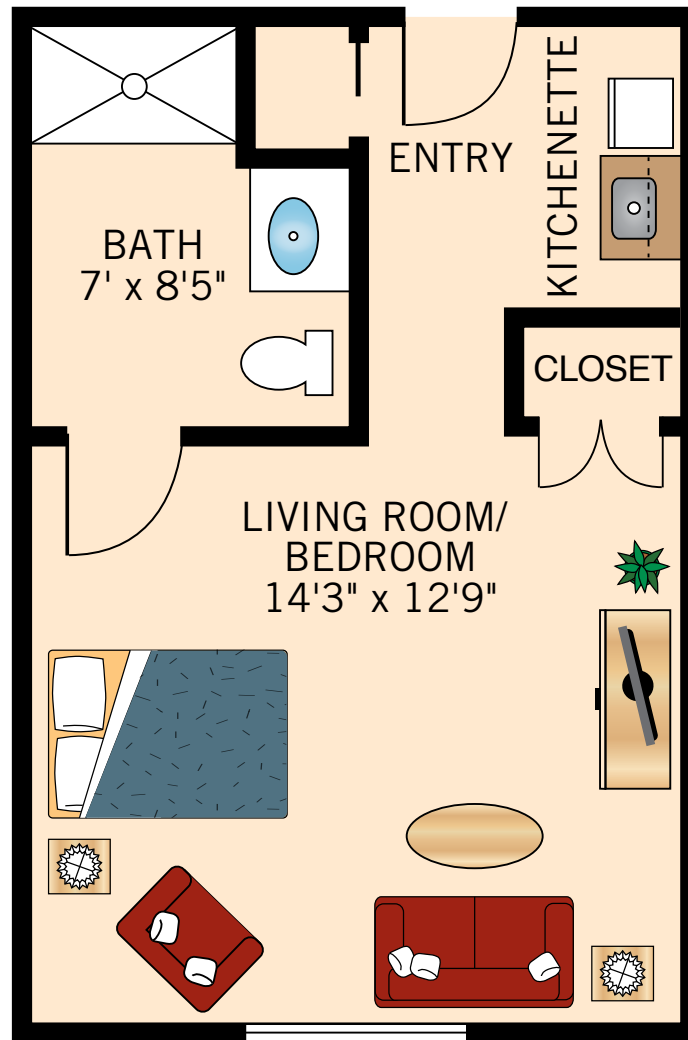

**HONEYSUCKLE  
STUDIO**  
300 Square Feet

Floor plans are not to scale and are shown for comparative purposes only.  
Actual apartment floor plans may have minor variations.

**IRIS  
STUDIO**  
325 Square Feet

Floor plans are not to scale and are shown for comparative purposes only.  
Actual apartment floor plans may have minor variations.

**JONQUIL  
ALCOVE**  
435 Square Feet

Floor plans are not to scale and are shown for comparative purposes only.  
Actual apartment floor plans may have minor variations.

**KALANCHOE  
ALCOVE**

480 Square Feet

Floor plans are not to scale and are shown for comparative purposes only.  
Actual apartment floor plans may have minor variations.

**LANTANA**  
**ONE BEDROOM**  
460 Square Feet

Floor plans are not to scale and are shown for comparative purposes only.  
Actual apartment floor plans may have minor variations.

**MAGNOLIA**  
**ONE BEDROOM**  
515 Square Feet

Floor plans are not to scale and are shown for comparative purposes only.  
Actual apartment floor plans may have minor variations.