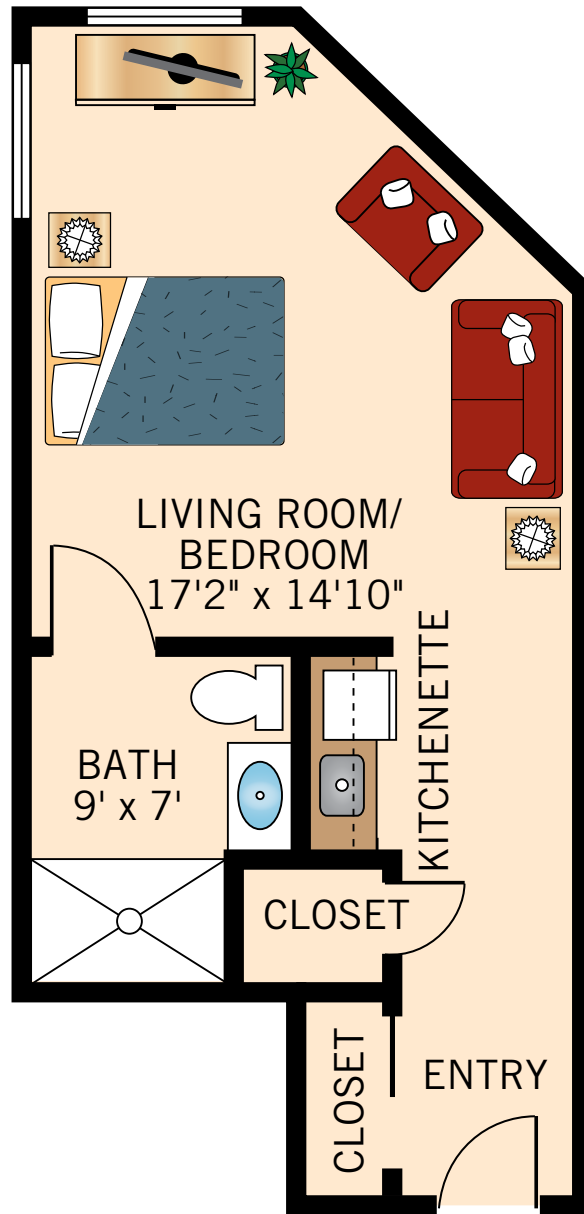

**HONEYSUCKLE  
STUDIO**  
300 Square Feet

Floor plans are not to scale and are shown for comparative purposes only.  
Actual apartment floor plans may have minor variations.

**IRIS  
STUDIO**  
325 Square Feet

Floor plans are not to scale and are shown for comparative purposes only.  
Actual apartment floor plans may have minor variations.

**JONQUIL  
ALCOVE**  
435 Square Feet

Floor plans are not to scale and are shown for comparative purposes only.  
Actual apartment floor plans may have minor variations.

**KALANCHOE  
ALCOVE**

480 Square Feet

Floor plans are not to scale and are shown for comparative purposes only.  
Actual apartment floor plans may have minor variations.

**LANTANA**  
**ONE BEDROOM**  
460 Square Feet

Floor plans are not to scale and are shown for comparative purposes only.  
Actual apartment floor plans may have minor variations.

**MAGNOLIA**  
**ONE BEDROOM**  
515 Square Feet

Floor plans are not to scale and are shown for comparative purposes only.  
Actual apartment floor plans may have minor variations.