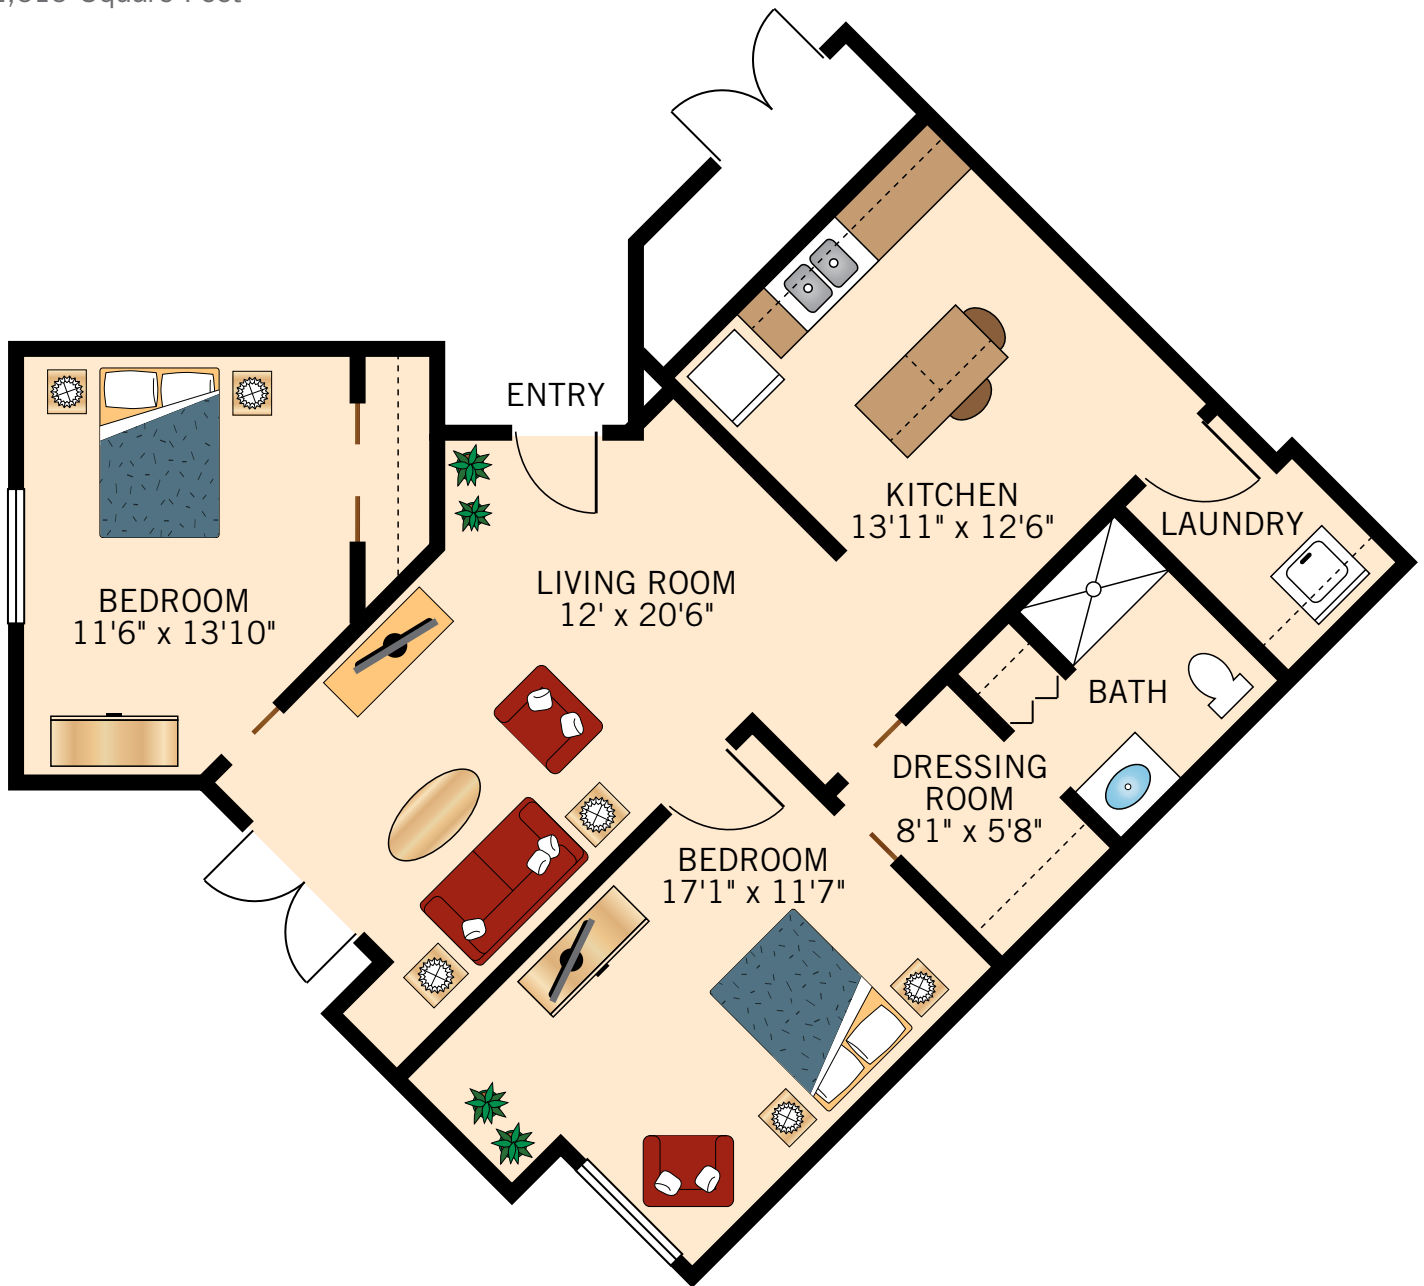

**NASTURTIUM**  
**ONE BEDROOM**  
545 Square Feet

Floor plans are not to scale and are shown for comparative purposes only.  
Actual apartment floor plans may have minor variations.

**DESERT LILY**  
**ONE BEDROOM**  
895 Square Feet

Floor plans are not to scale and are shown for comparative purposes only.  
Actual apartment floor plans may have minor variations.

**DESERT MAGNOLIA**  
**ONE BEDROOM AND STUDY**  
999 Square Feet

Floor plans are not to scale and are shown for comparative purposes only.  
Actual apartment floor plans may have minor variations.

**DESERT PRIMROSE**  
**TWO BEDROOM**  
1,010 Square Feet

Floor plans are not to scale and are shown for comparative purposes only.  
Actual apartment floor plans may have minor variations.

**DESERT POPPY**  
**TWO BEDROOM**  
1,017 Square Feet

Floor plans are not to scale and are shown for comparative purposes only.  
Actual apartment floor plans may have minor variations.