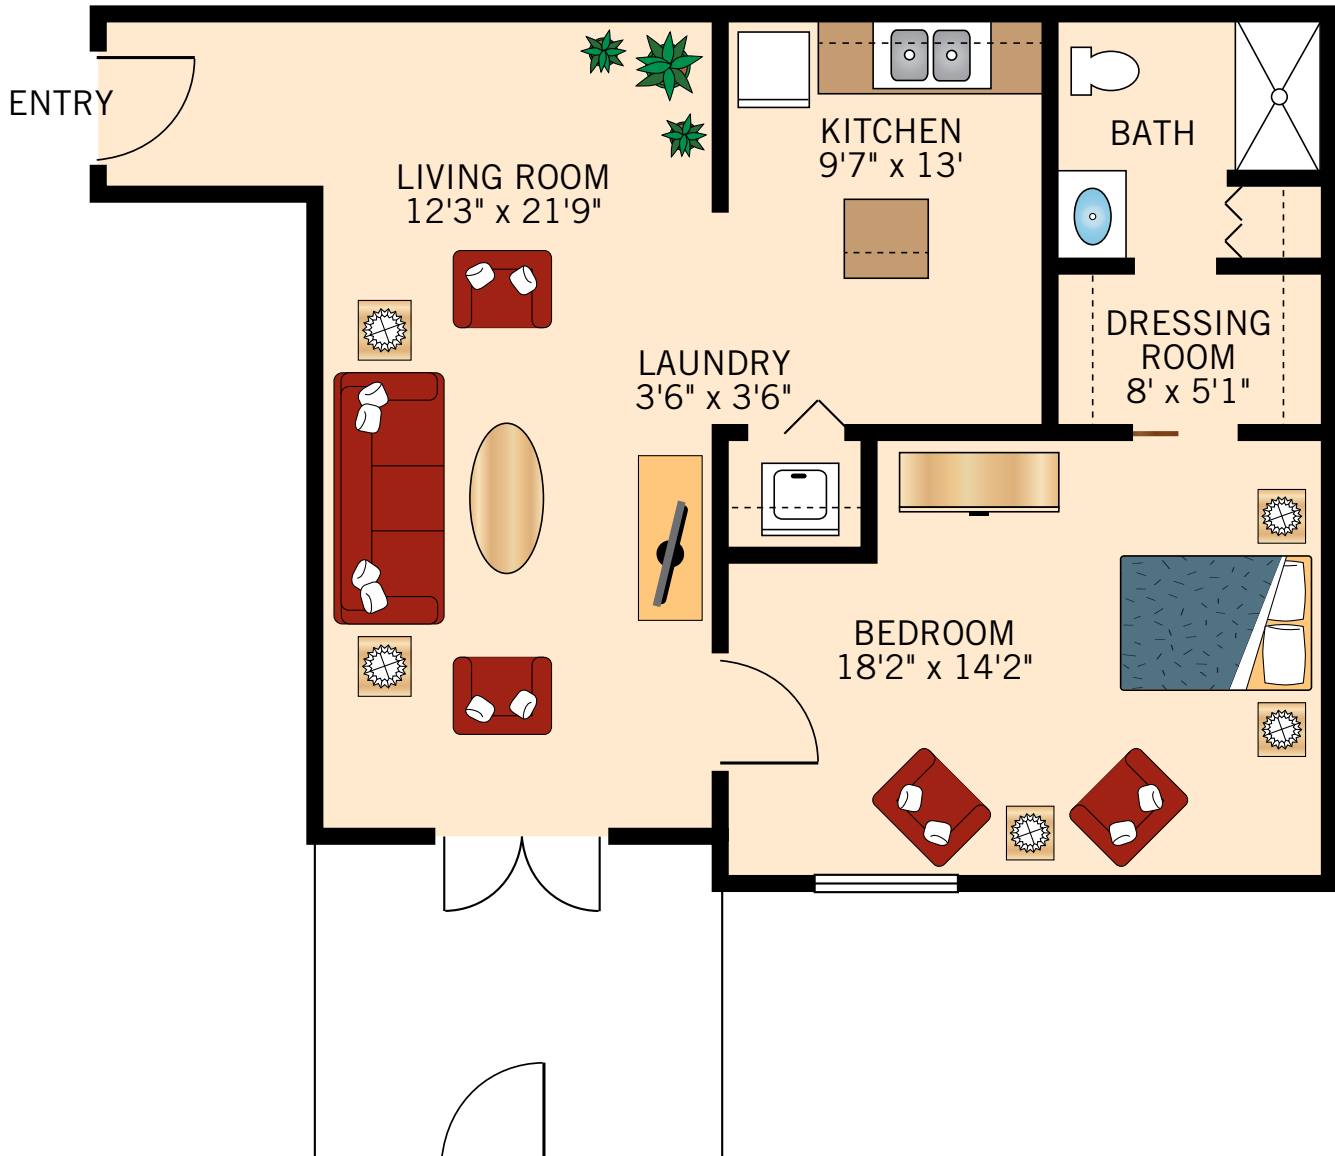

**KALANCHOE  
ALCOVE**

480 Square Feet

Floor plans are not to scale and are shown for comparative purposes only.  
Actual apartment floor plans may have minor variations.

**LANTANA**  
**ONE BEDROOM**  
460 Square Feet

Floor plans are not to scale and are shown for comparative purposes only.  
Actual apartment floor plans may have minor variations.

**MAGNOLIA**  
**ONE BEDROOM**  
515 Square Feet

Floor plans are not to scale and are shown for comparative purposes only.  
Actual apartment floor plans may have minor variations.

**NASTURTIUM**  
**ONE BEDROOM**  
545 Square Feet

Floor plans are not to scale and are shown for comparative purposes only.  
Actual apartment floor plans may have minor variations.

**DESERT LILY**  
**ONE BEDROOM**  
895 Square Feet

Floor plans are not to scale and are shown for comparative purposes only.  
Actual apartment floor plans may have minor variations.

**DESERT MAGNOLIA**  
**ONE BEDROOM AND STUDY**  
999 Square Feet

Floor plans are not to scale and are shown for comparative purposes only.  
Actual apartment floor plans may have minor variations.