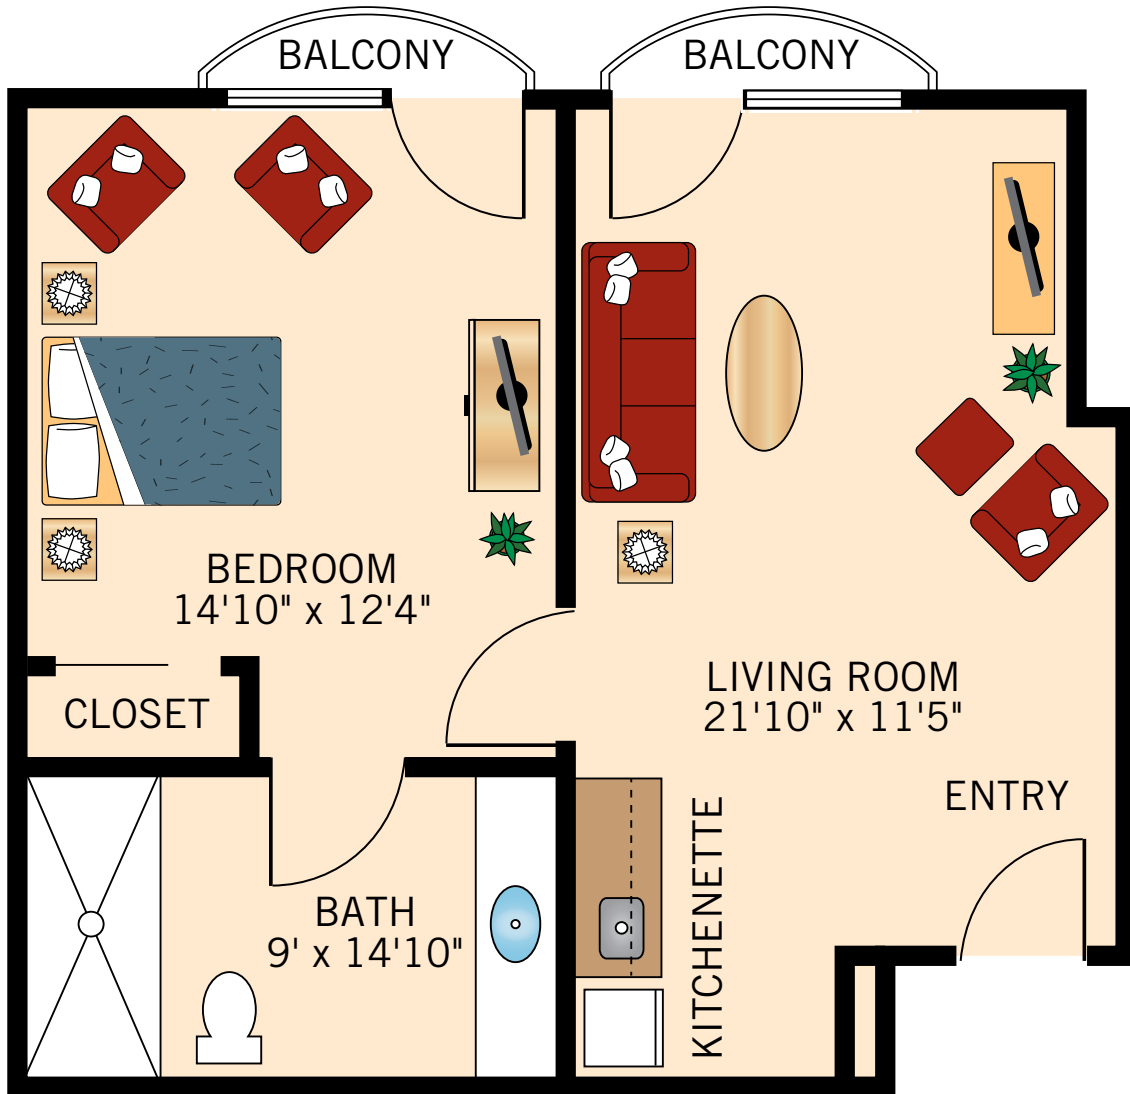

Floor plans are not to scale and are shown for comparative purposes only.  
Actual apartment floor plans may have minor variations.

**JONQUIL  
ALCOVE**  
435 Square Feet

Floor plans are not to scale and are shown for comparative purposes only.  
Actual apartment floor plans may have minor variations.

**KALANCHOE  
ALCOVE**

480 Square Feet

Floor plans are not to scale and are shown for comparative purposes only.  
Actual apartment floor plans may have minor variations.

**LANTANA**  
**ONE BEDROOM**  
460 Square Feet

Floor plans are not to scale and are shown for comparative purposes only.  
Actual apartment floor plans may have minor variations.

**MAGNOLIA**  
**ONE BEDROOM**  
515 Square Feet

Floor plans are not to scale and are shown for comparative purposes only.  
Actual apartment floor plans may have minor variations.

**NASTURTIUM**  
**ONE BEDROOM**  
545 Square Feet

Floor plans are not to scale and are shown for comparative purposes only.  
Actual apartment floor plans may have minor variations.

**DESERT LILY**  
**ONE BEDROOM**  
895 Square Feet