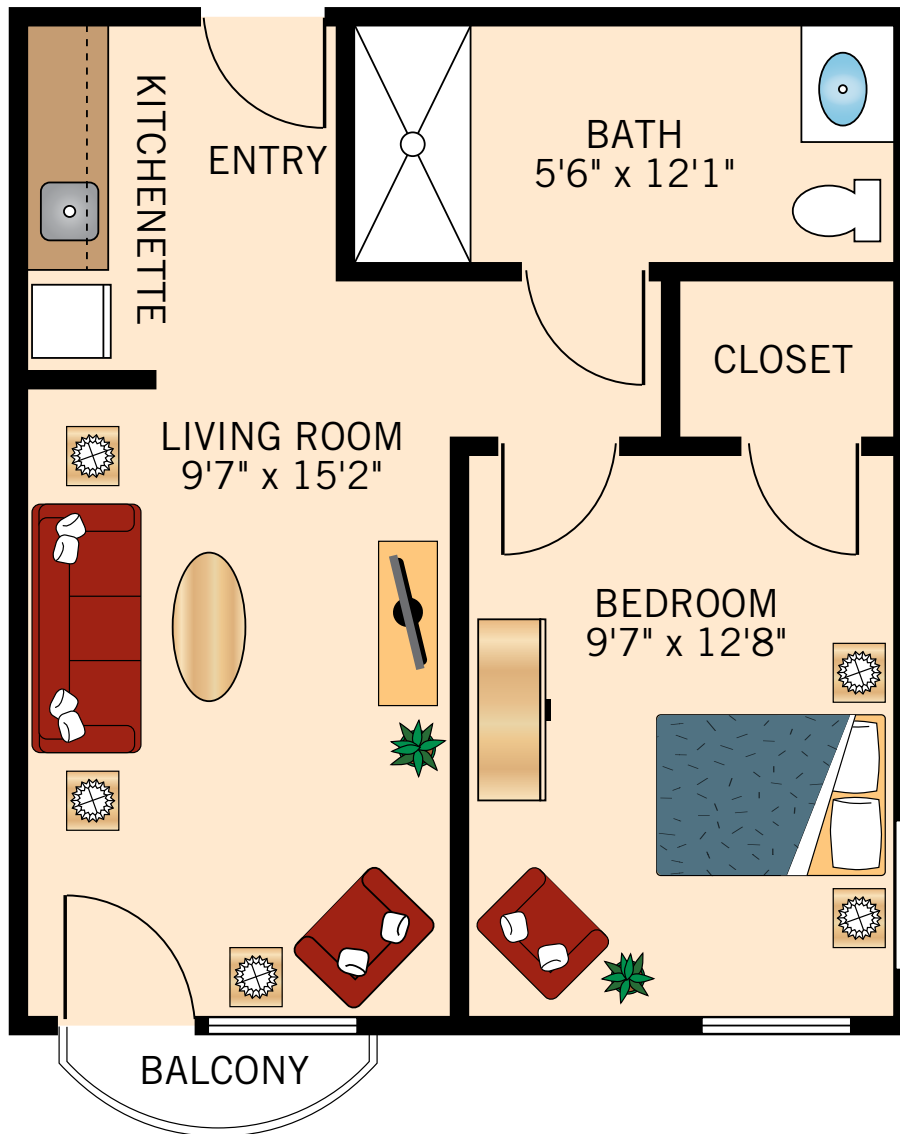

**HONEYSUCKLE  
STUDIO**  
300 Square Feet

Floor plans are not to scale and are shown for comparative purposes only.  
Actual apartment floor plans may have minor variations.

**IRIS  
STUDIO**  
325 Square Feet

Floor plans are not to scale and are shown for comparative purposes only.  
Actual apartment floor plans may have minor variations.

**JONQUIL  
ALCOVE**  
435 Square Feet

Floor plans are not to scale and are shown for comparative purposes only.  
Actual apartment floor plans may have minor variations.

**KALANCHOE  
ALCOVE**

480 Square Feet

Floor plans are not to scale and are shown for comparative purposes only.  
Actual apartment floor plans may have minor variations.

**LANTANA**  
**ONE BEDROOM**  
460 Square Feet

Floor plans are not to scale and are shown for comparative purposes only.  
Actual apartment floor plans may have minor variations.

**MAGNOLIA**  
**ONE BEDROOM**  
515 Square Feet

Floor plans are not to scale and are shown for comparative purposes only.  
Actual apartment floor plans may have minor variations.