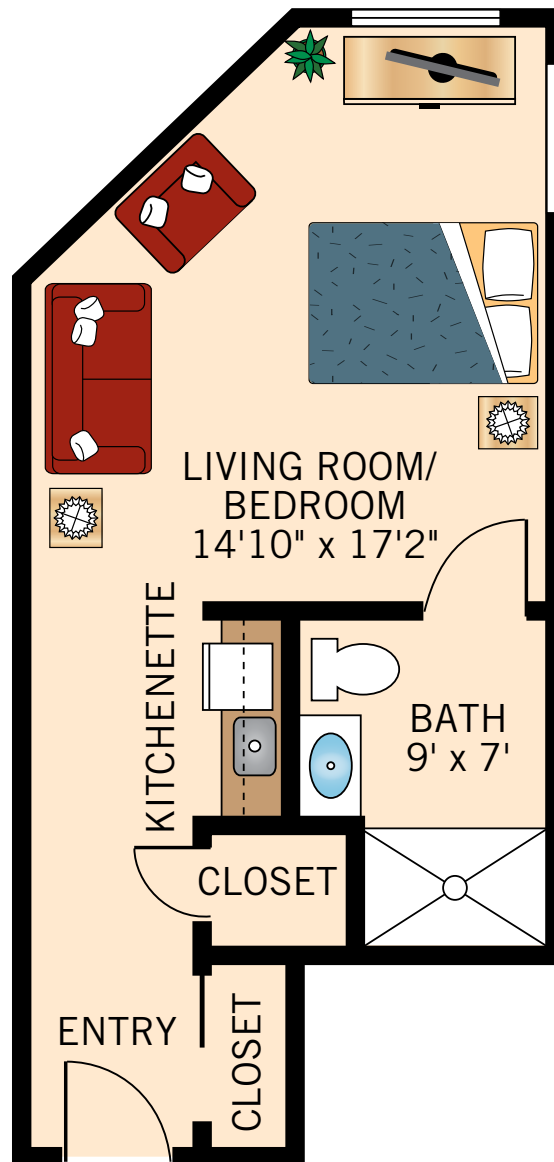

**HONEYSUCKLE  
STUDIO**  
300 Square Feet

Floor plans are not to scale and are shown for comparative purposes only.  
Actual apartment floor plans may have minor variations.

**IRIS  
STUDIO**  
325 Square Feet

Floor plans are not to scale and are shown for comparative purposes only.  
Actual apartment floor plans may have minor variations.

**JONQUIL  
ALCOVE**  
435 Square Feet

Floor plans are not to scale and are shown for comparative purposes only.  
Actual apartment floor plans may have minor variations.

**KALANCHOE  
ALCOVE**

480 Square Feet

Floor plans are not to scale and are shown for comparative purposes only.  
Actual apartment floor plans may have minor variations.

**LANTANA**  
**ONE BEDROOM**  
460 Square Feet

Floor plans are not to scale and are shown for comparative purposes only.  
Actual apartment floor plans may have minor variations.

**MAGNOLIA**  
**ONE BEDROOM**  
515 Square Feet

Floor plans are not to scale and are shown for comparative purposes only.  
Actual apartment floor plans may have minor variations.