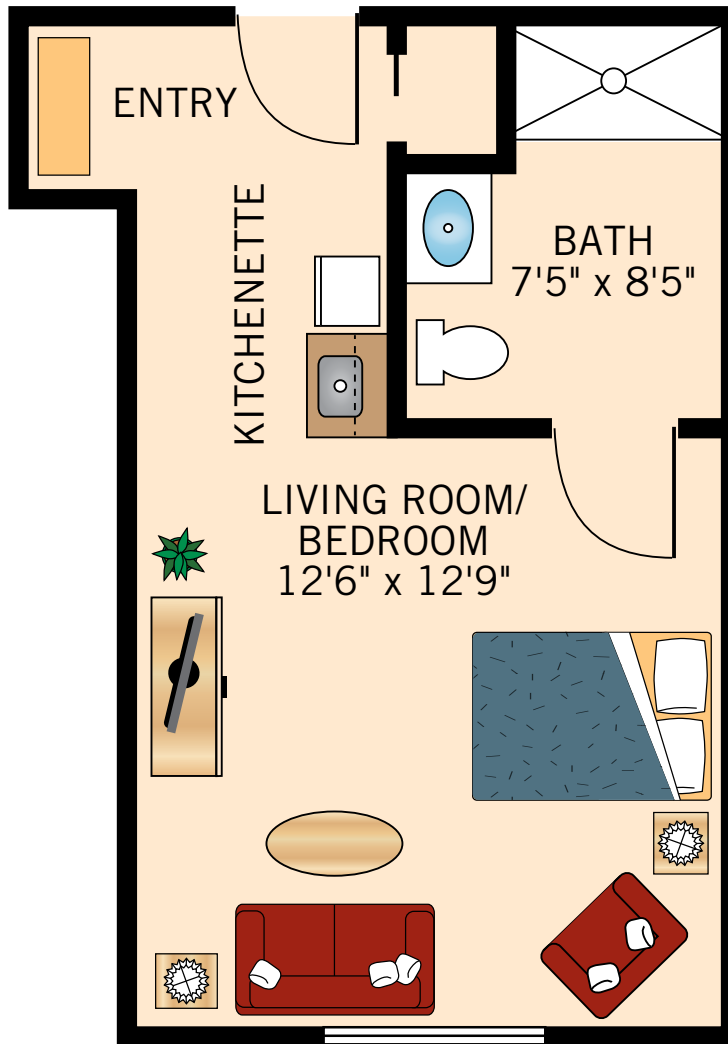

**HONEYSUCKLE  
STUDIO**  
300 Square Feet

Floor plans are not to scale and are shown for comparative purposes only.  
Actual apartment floor plans may have minor variations.

**IRIS  
STUDIO**  
325 Square Feet

Floor plans are not to scale and are shown for comparative purposes only.  
Actual apartment floor plans may have minor variations.

**JONQUIL  
ALCOVE**  
435 Square Feet

Floor plans are not to scale and are shown for comparative purposes only.  
Actual apartment floor plans may have minor variations.

**KALANCHOE  
ALCOVE**

480 Square Feet

Floor plans are not to scale and are shown for comparative purposes only.  
Actual apartment floor plans may have minor variations.

**LANTANA**  
**ONE BEDROOM**  
460 Square Feet

Floor plans are not to scale and are shown for comparative purposes only.  
Actual apartment floor plans may have minor variations.

**MAGNOLIA**  
**ONE BEDROOM**  
515 Square Feet

Floor plans are not to scale and are shown for comparative purposes only.  
Actual apartment floor plans may have minor variations.