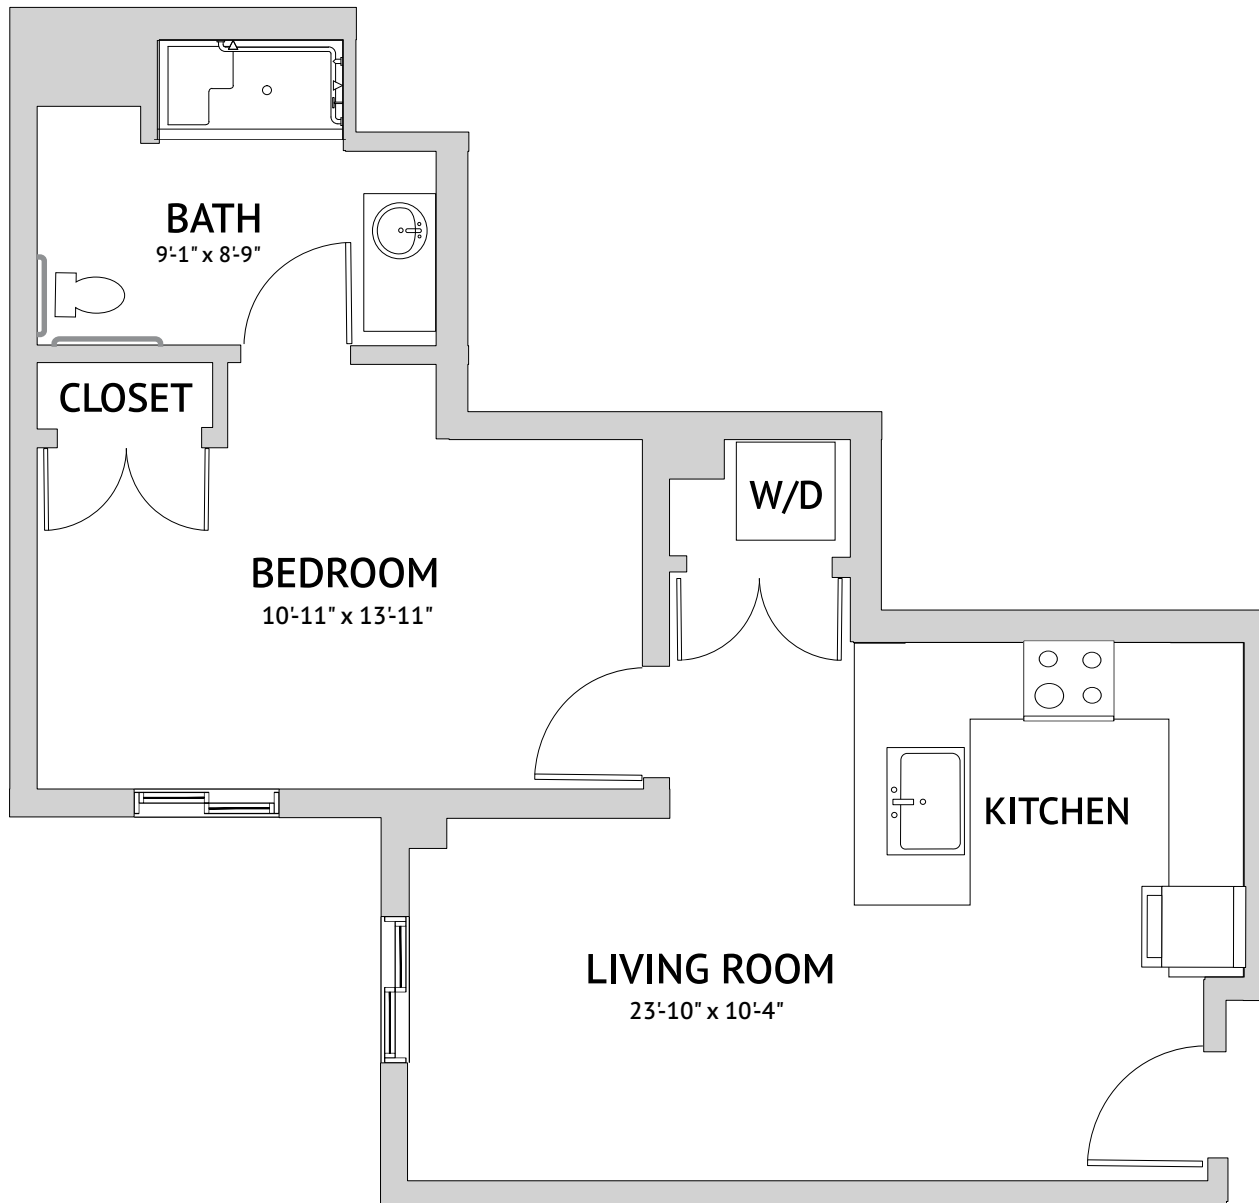

Japantown: One Bedroom Small
631 Square Feet

Assisted Living

1015 South Bascom Avenue, San Jose, CA 95128 | 669-321-5500 | WatermarkSanJose.com

Leasing Gallery: 969 South Bascom Avenue, San Jose, CA 95128

Floor plans are 3/16 scale. Actual apartment floor plans may have minor variations.

Palm Haven: One Bedroom

696 Square Feet

Assisted Living

1015 South Bascom Avenue, San Jose, CA 95128 | 669-321-5500 | WatermarkSanJose.com

Leasing Gallery: 969 South Bascom Avenue, San Jose, CA 95128

Floor plans are 3/16 scale. Actual apartment floor plans may have minor variations.

The Alameda: One Bedroom Large
894 Square Feet

Assisted Living