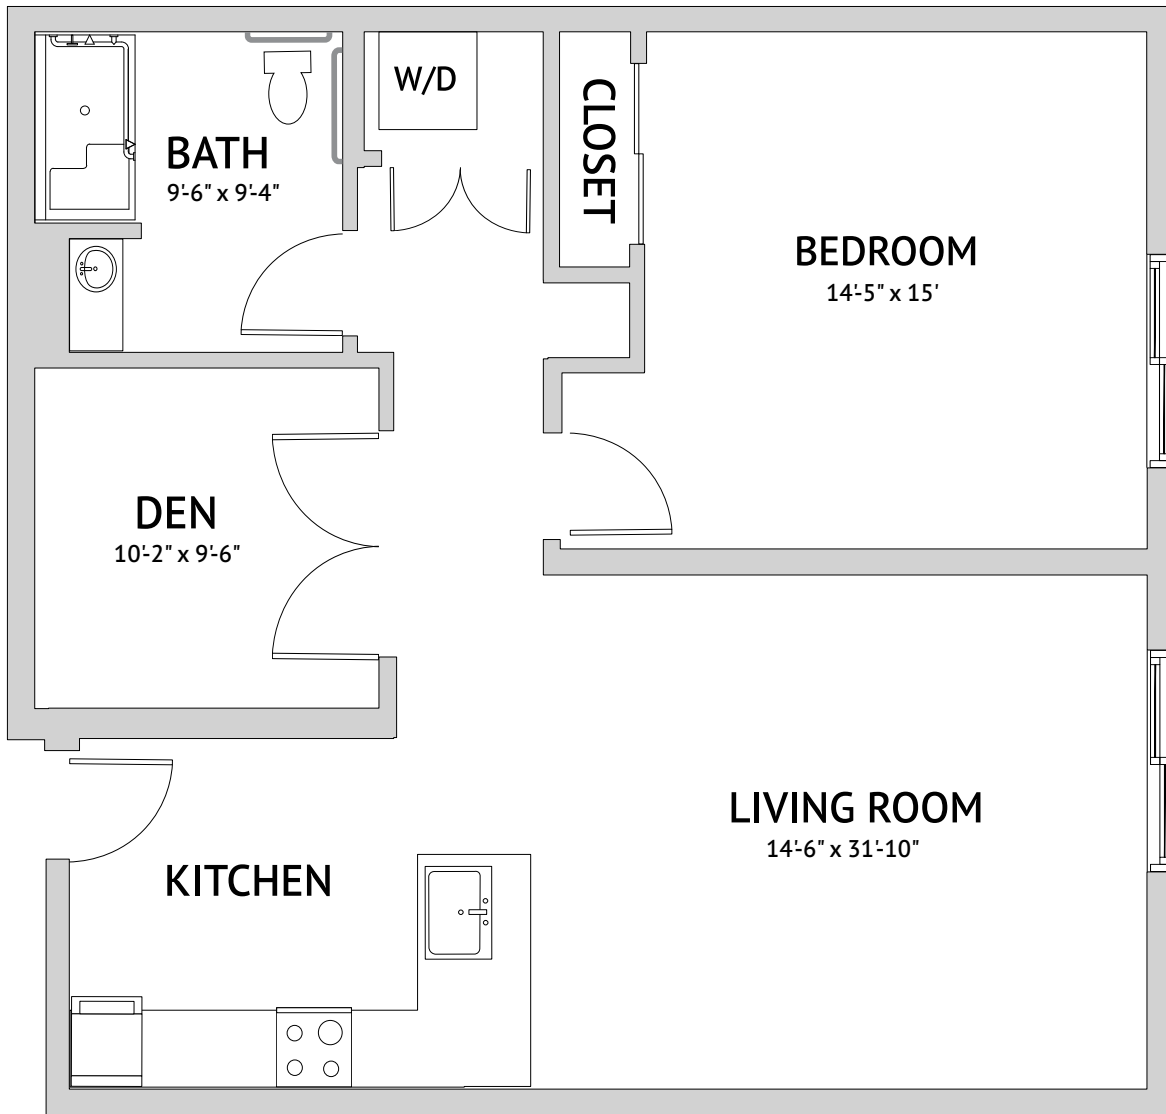

Leasing Gallery: 969 South Bascom Avenue, San Jose, CA 95128

Floor plans are 3/16 scale. Actual apartment floor plans may have minor variations.

The Alameda: One Bedroom Large
894 Square Feet

Assisted Living

Rose Garden: One Bedroom Den
852 Square Feet

Assisted Living

1015 South Bascom Avenue, San Jose, CA 95128 | 669-321-5500 | WatermarkSanJose.com

Leasing Gallery: 969 South Bascom Avenue, San Jose, CA 95128

Floor plans are 3/16 scale. Actual apartment floor plans may have minor variations.

Blossom Valley: One Bedroom Den
947 Square Feet

Assisted Living

1015 South Bascom Avenue, San Jose, CA 95128 | 669-321-5500 | WatermarkSanJose.com