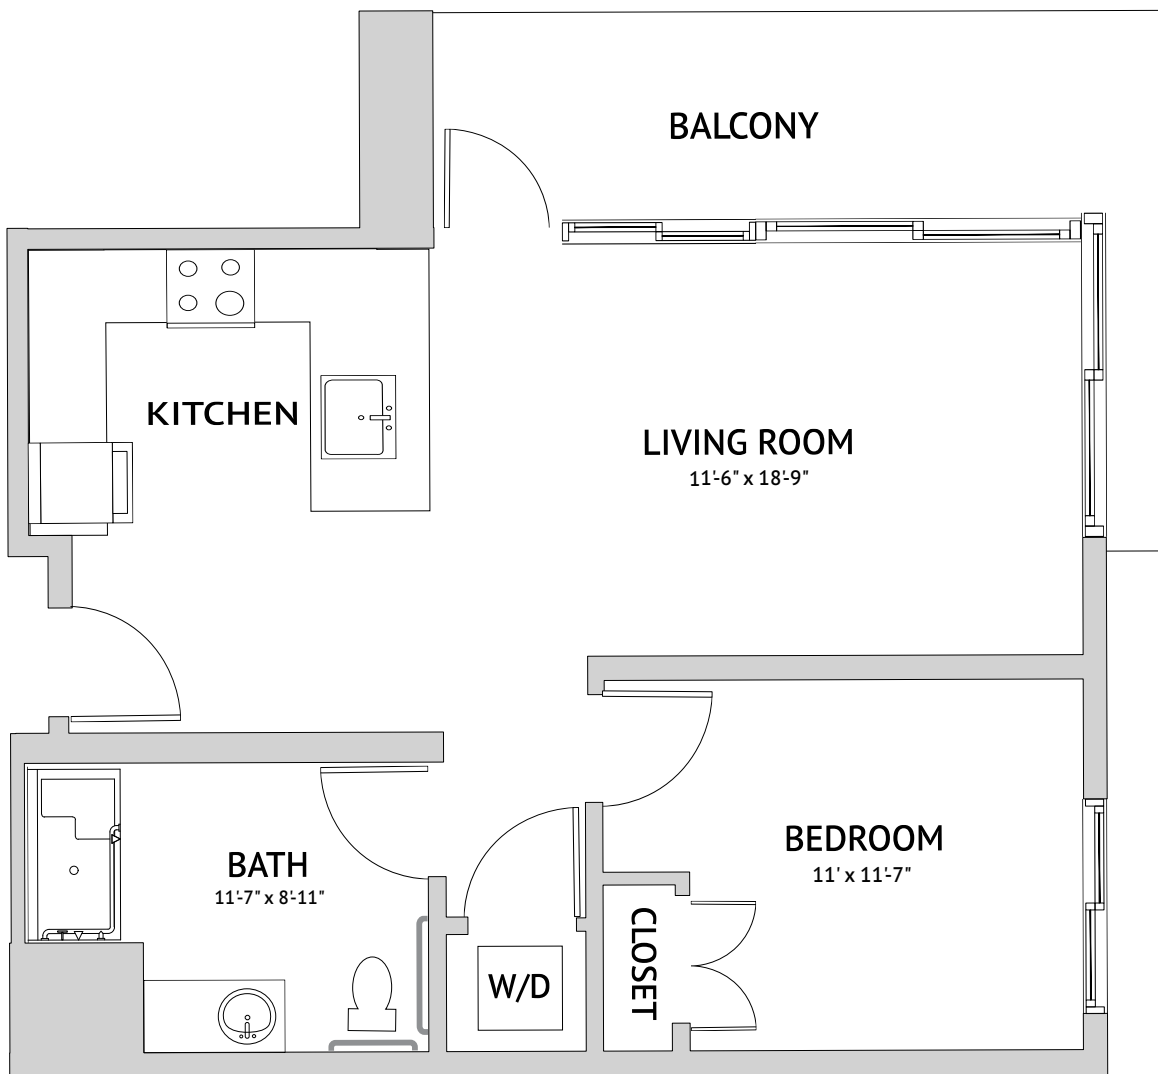

Japantown: One Bedroom Small
631 Square Feet

Assisted Living

1015 South Bascom Avenue, San Jose, CA 95128 | 669-321-5500 | WatermarkSanJose.com

Leasing Gallery: 969 South Bascom Avenue, San Jose, CA 95128

Floor plans are 3/16 scale. Actual apartment floor plans may have minor variations.

Palm Haven: One Bedroom

696 Square Feet

Assisted Living

1015 South Bascom Avenue, San Jose, CA 95128 | 669-321-5500 | WatermarkSanJose.com

Leasing Gallery: 969 South Bascom Avenue, San Jose, CA 95128

Floor plans are 3/16 scale. Actual apartment floor plans may have minor variations.

The Alameda: One Bedroom Large
894 Square Feet

Assisted Living