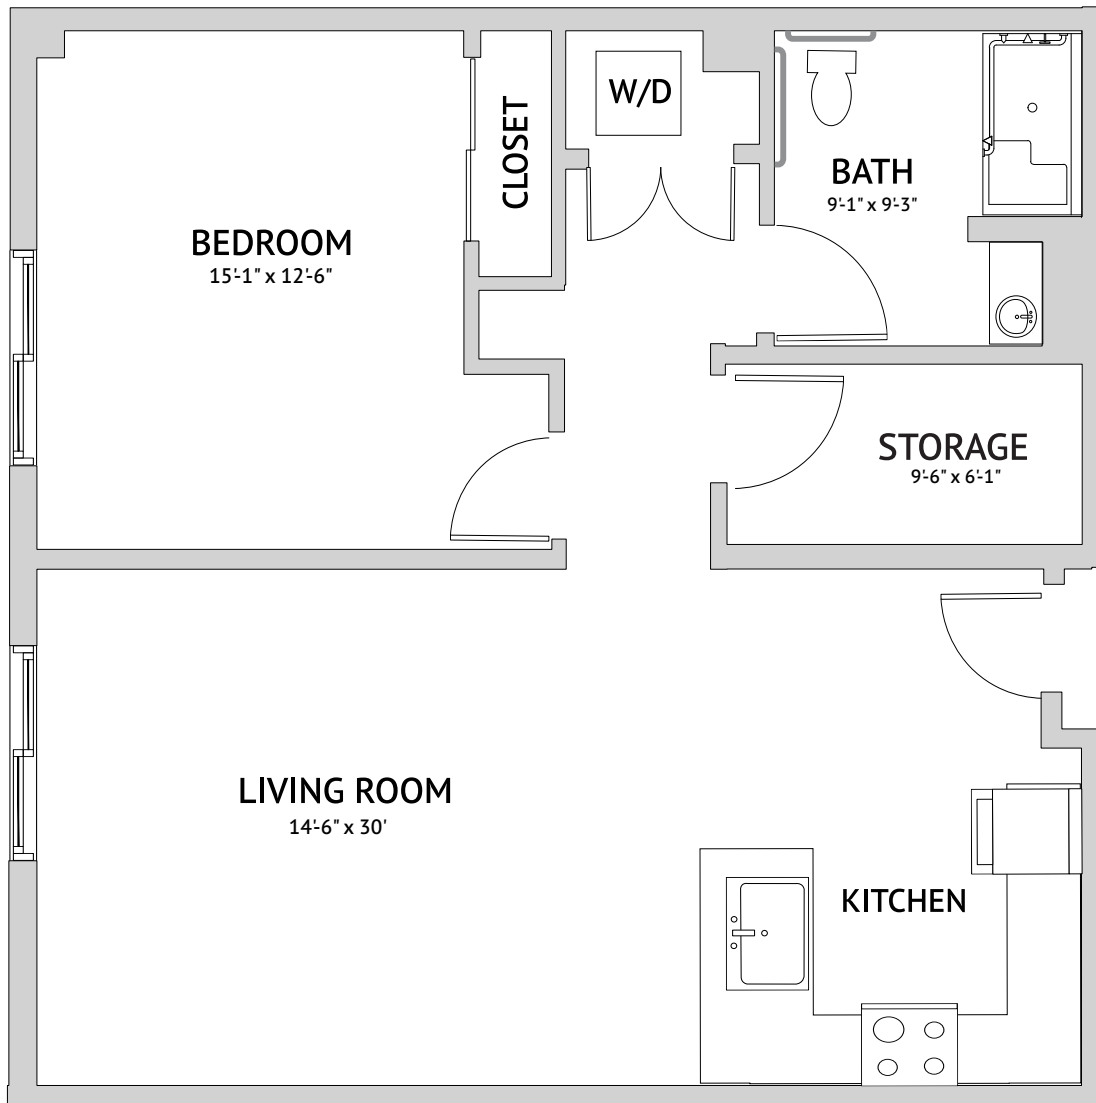

Japantown: One Bedroom Small
631 Square Feet

Assisted Living

1015 South Bascom Avenue, San Jose, CA 95128 | 669-321-5500 | WatermarkSanJose.com

Leasing Gallery: 969 South Bascom Avenue, San Jose, CA 95128

Floor plans are 3/16 scale. Actual apartment floor plans may have minor variations.

Palm Haven: One Bedroom

696 Square Feet

Assisted Living

1015 South Bascom Avenue, San Jose, CA 95128 | 669-321-5500 | WatermarkSanJose.com

Leasing Gallery: 969 South Bascom Avenue, San Jose, CA 95128

Floor plans are 3/16 scale. Actual apartment floor plans may have minor variations.

The Alameda: One Bedroom Large
894 Square Feet

Assisted Living