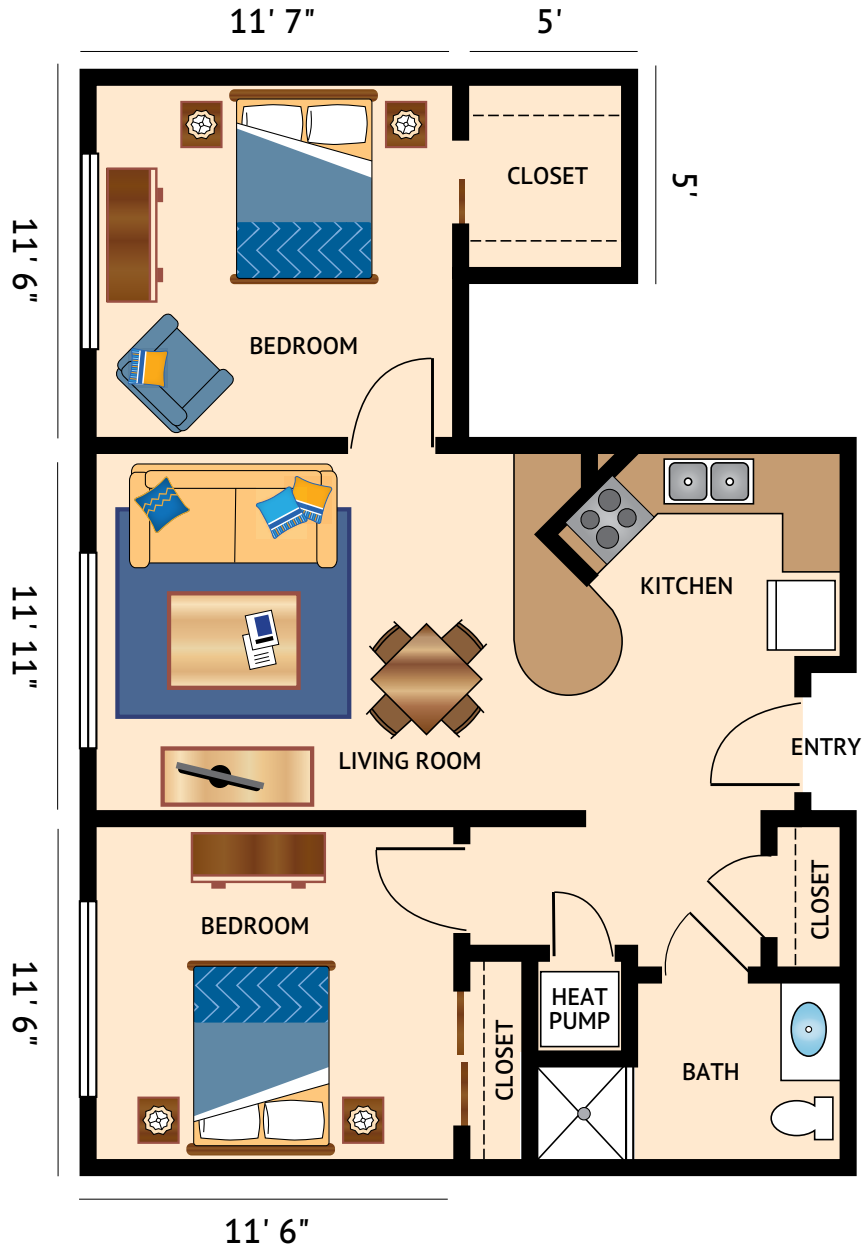

**TWO BEDROOM**  
 790 Square Feet

Floor plans are not to scale and are shown for comparative purposes only.  
 Actual apartment floor plans may have minor variations.

100 McAuley Drive • Rochester, NY 14610 585-218-9000 • [legacycloverblossom.watermarkcommunities.com](http://legacycloverblossom.watermarkcommunities.com)