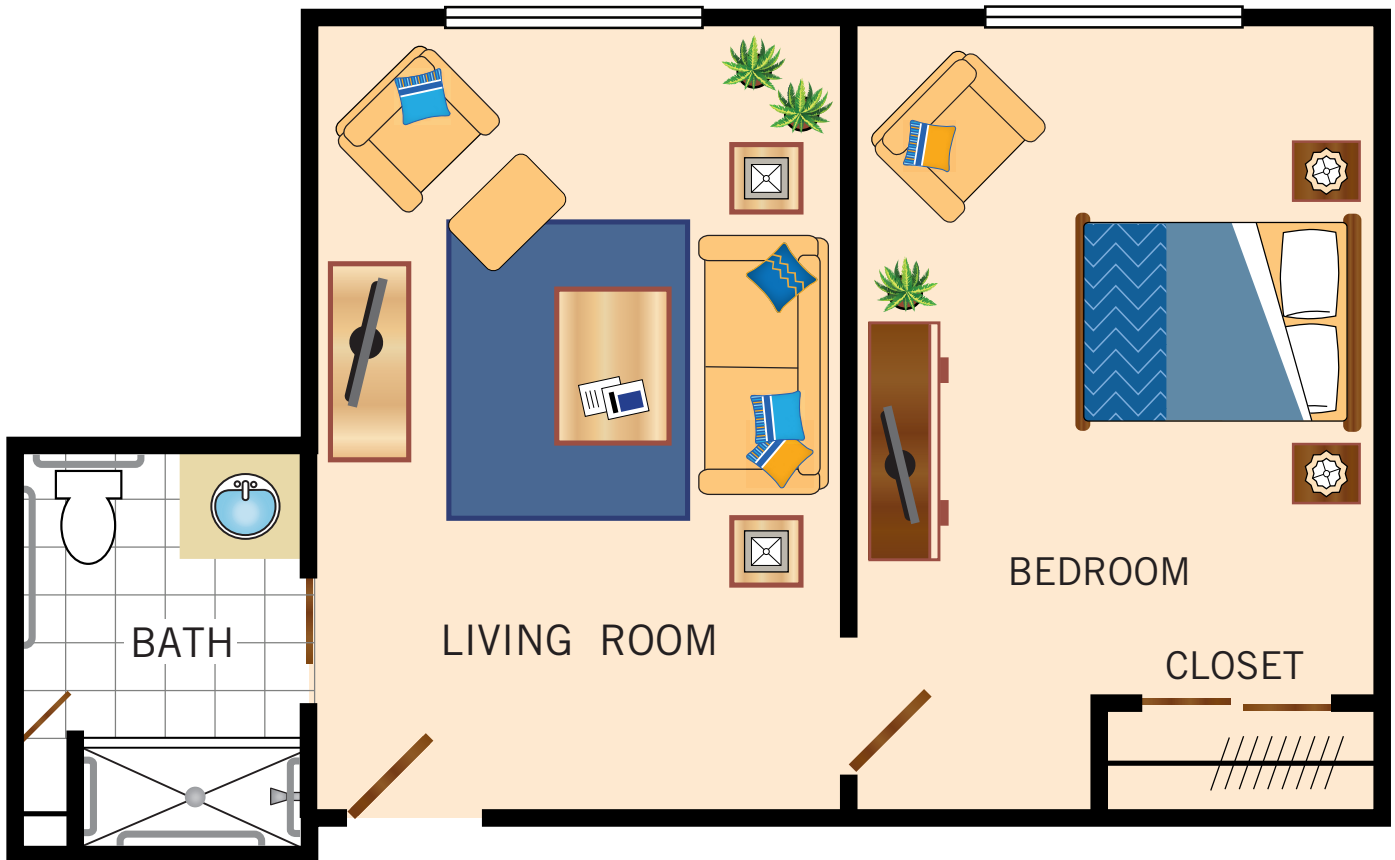

ONE BEDROOM
SNAPDRAGON
467 Square Feet

Floor plans are not to scale and are shown for comparative purposes only.
Actual apartment floor plans may have minor variations.

ONE BEDROOM
CHAPARRAL
487 Square Feet

Floor plans are not to scale and are shown for comparative purposes only.
Actual apartment floor plans may have minor variations.

ONE BEDROOM
PRIMROSE
536 Square Feet

Floor plans are not to scale and are shown for comparative purposes only.
Actual apartment floor plans may have minor variations.